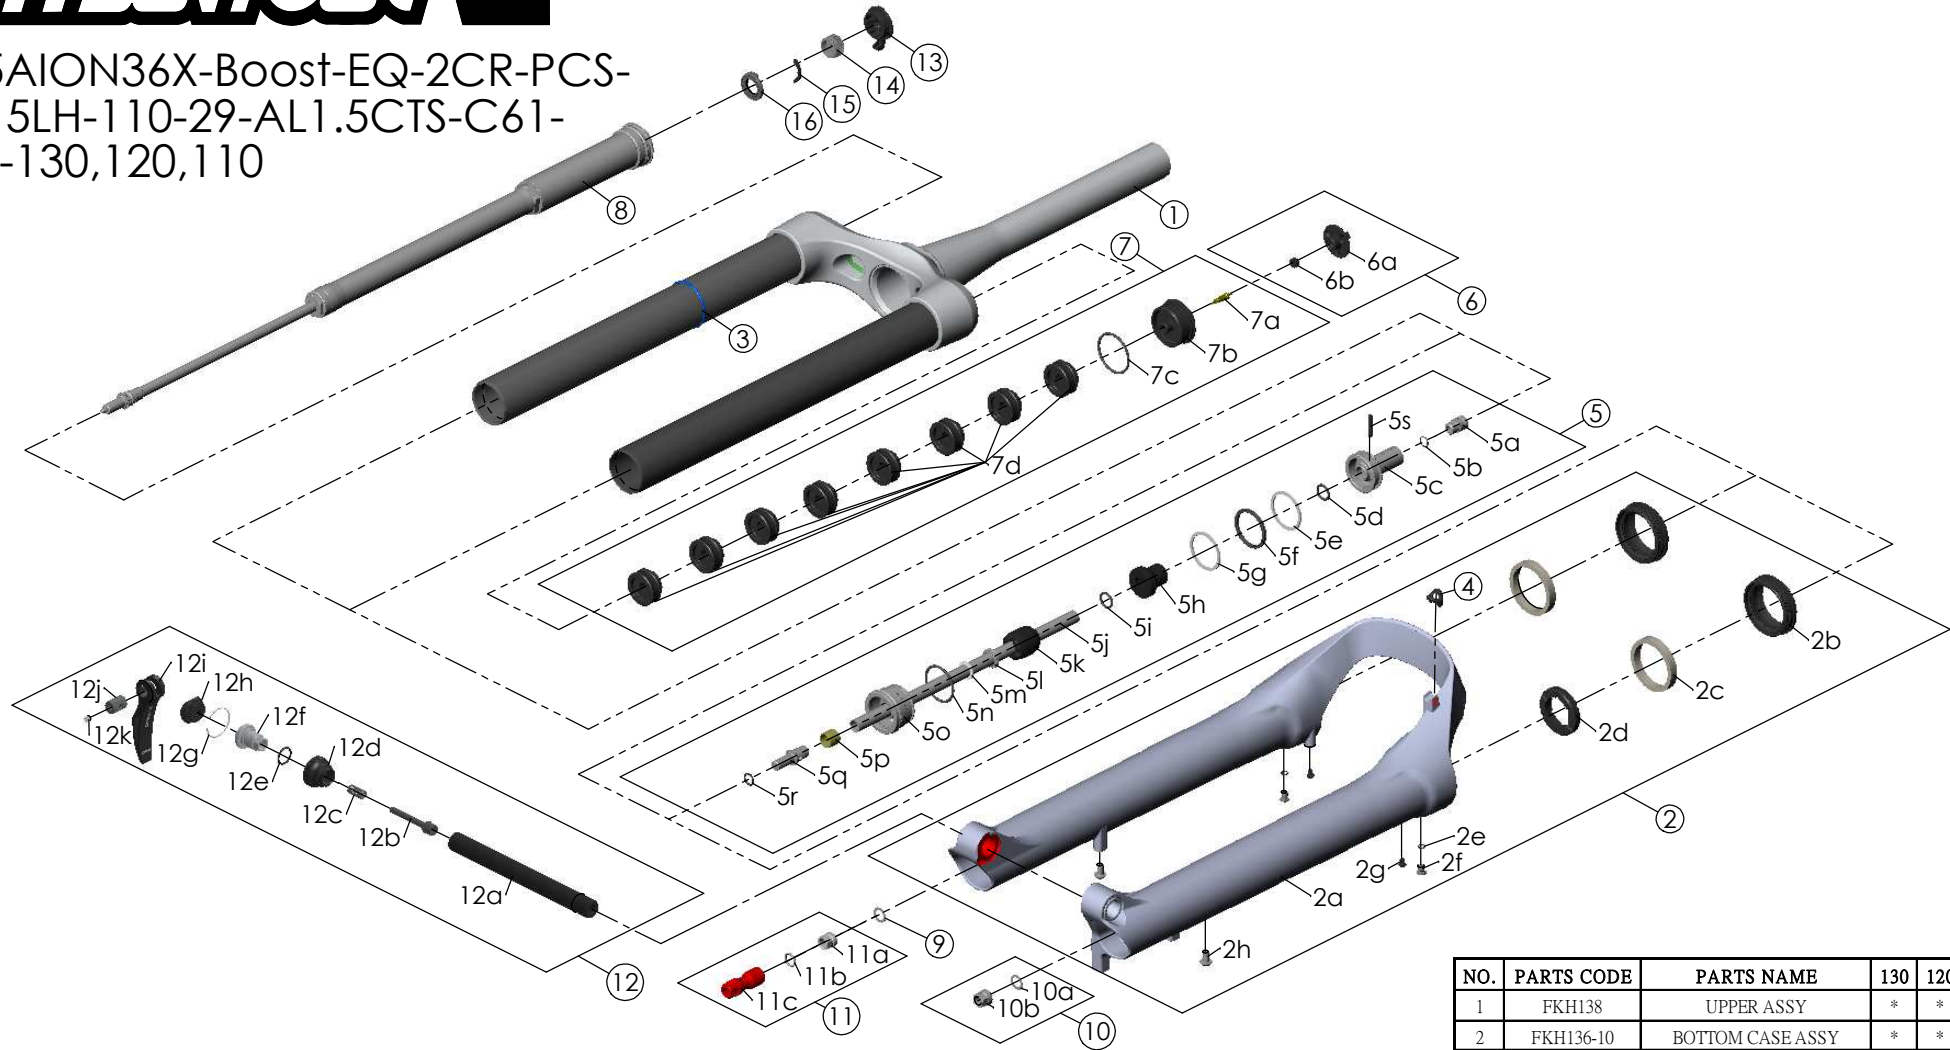

SF25AION36X-Boost-EQ-2CR-PCS-
DS-15LH-110-29-AL1.5CTS-C61-
O44-130,120,110

Date	2023.07.25	Version	0
Amended			

NO.	PARTS CODE	PARTS NAME	130	120	110	QT
11	FKE583	REBOUND KNOB ASSY	*	*	*	1
12	FKA116-02	15LH-110 AXLE SET	*	*	*	1
13	FKE590-01	2CR KNOB ASSY	*	*	*	1
14	FEE256-10	ADJUST CORE	*	*	*	1
15	FEE258	ADJUST CLICK	*	*	*	1
16	FEE257	CLICK HOLDER	*	*	*	1

NO.	PARTS CODE	PARTS NAME	130	120	110	QT
6	FKE595	VALVE CAP ASSY	*	*	*	1
	FKE594-32	AIR CAP ASSY	*			1
	FKE594-42			*		1
	FKE594-52				*	1
7d	FEG270	VOLUME REDUCER	*			8
	FEG270			*		9
	FEG270				*	10
8	FUN171-75	2CR-PCS UNIT	*	*	*	1
9	CSS014	WASHER	*	*	*	1
10	FKA063-03	FIXING NUT SET	*	*	*	1

NO.	PARTS CODE	PARTS NAME	130	120	110	QT
1	FKH138	UPPER ASSY	*	*	*	1
2	FKH136-10	BOTTOM CASE ASSY	*	*	*	1
2b	FAA420	DUST SEAL	*	*	*	2
2c	FAA421-10	OIL WIPER	*	*	*	2
2d	FEP233-20	BOTTOM BUMPER	*	*	*	1
2e	FAA270	O RING	*	*	*	2
2f	FSB188	SEAL SCREW	*	*	*	2
2g	FAA200-10	MOUNT CAP	*	*	*	2
2h	FSB203	FIXING BOLT	*	*	*	2
3	FEG397-40	O RING	*	*	*	1
4	FEG034	CABLE CLIP	*	*	*	1
5	FKE587-02	SUPPORT TUBE ASSY-130	*			1
	FKE587-12	SUPPORT TUBE ASSY-120		*		1
	FKE587-22	SUPPORT TUBE ASSY-110			*	1