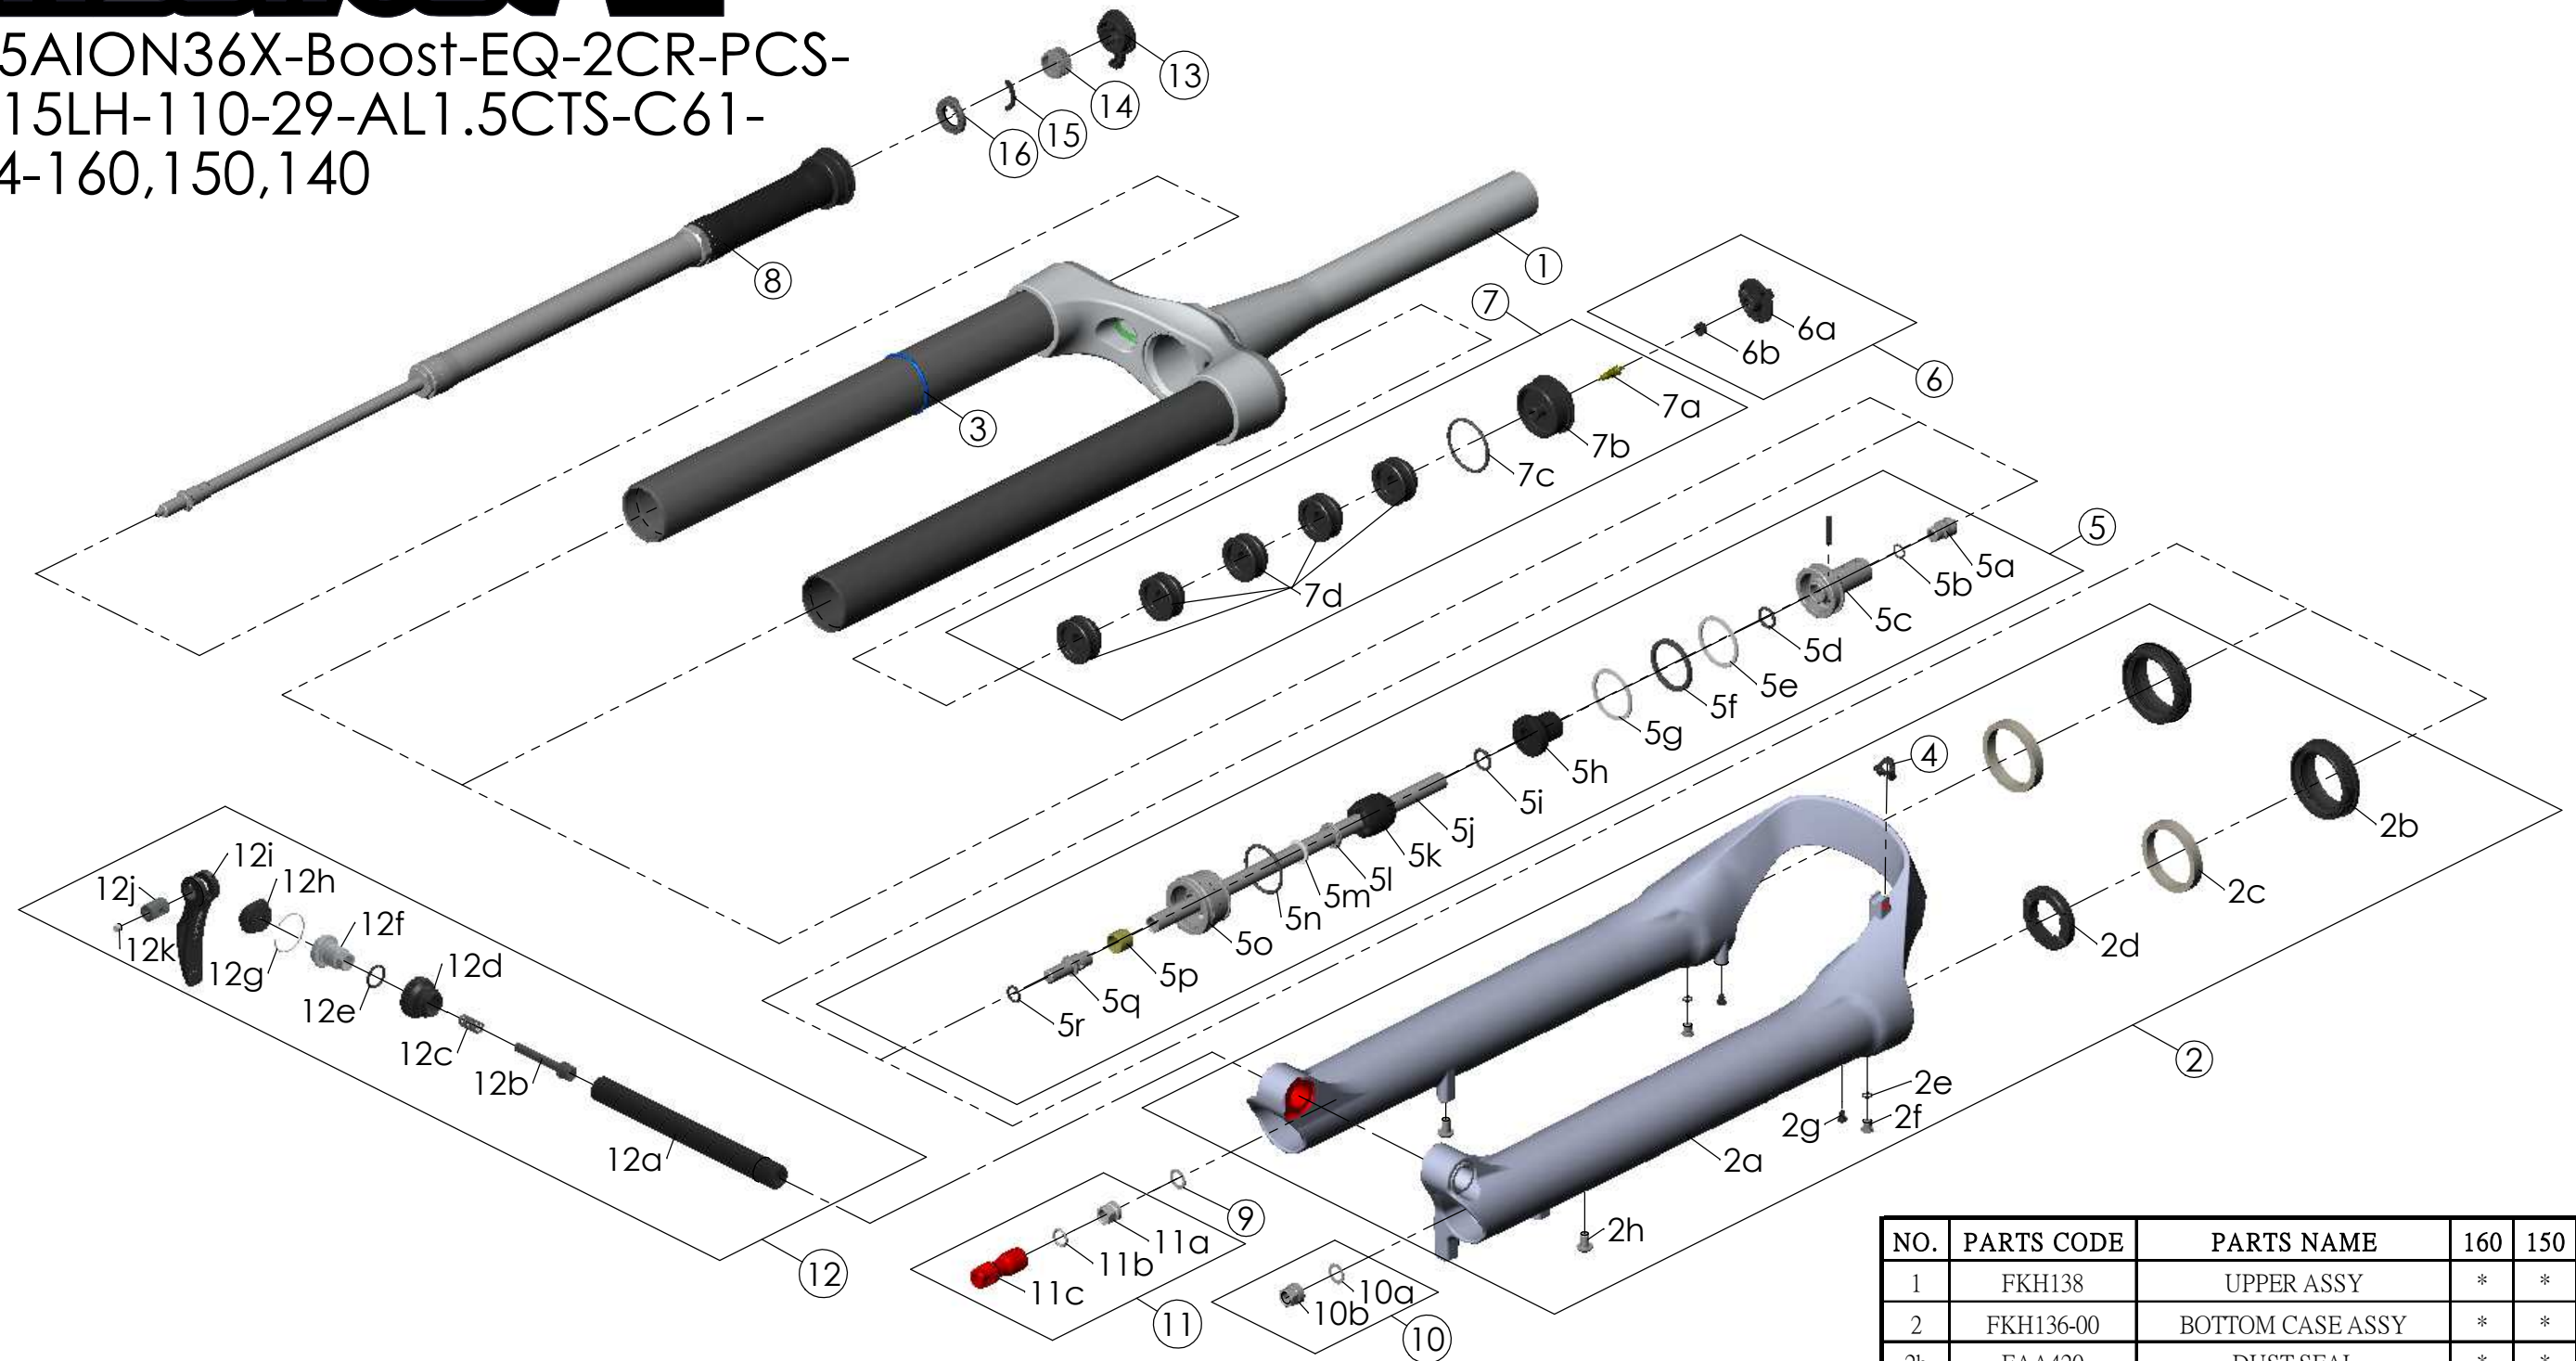

SF25AION36X-Boost-EQ-2CR-PCS-
DS-15LH-110-29-AL1.5CTS-C61-
O44-160,150,140

Date	2023.07.25	Version	0
Amended			

NO.	PARTS CODE	PARTS NAME	160	150	140	QT
11	FKE583	REBOUND KNOB ASSY	*	*	*	1
12	FKA116-02	15LH-110 AXLE SET	*	*	*	1
13	FKE590-01	2CR KNOB ASSY	*	*	*	1
14	FEE256-10	ADJUST CORE	*	*	*	1
15	FEE258	ADJUST CLICK	*	*	*	1
16	FEE257	CLICK HOLDER	*	*	*	1

NO.	PARTS CODE	PARTS NAME	160	150	140	QT
6	FKE595	VALVE CAP ASSY	*	*	*	1
7	FKE594-02	AIR CAP ASSY	*			1
	FKE594-12			*		1
	FKE594-22				*	1
7d	FEG270	VOLUME REDUCER	*			5
	FEG270			*		6
	FEG270				*	7
8	FUN171-75	2CR-PCS UNIT	*	*	*	1
9	CSS014	WASHER	*	*	*	1
10	FKA063-03	FIXING NUT SET	*	*	*	1

NO.	PARTS CODE	PARTS NAME	160	150	140	QT
1	FKH138	UPPER ASSY	*	*	*	1
2	FKH136-00	BOTTOM CASE ASSY	*	*	*	1
2b	FAA420	DUST SEAL	*	*	*	2
2c	FAA421-10	OIL WIPER	*	*	*	2
2d	FEP233-20	BOTTOM BUMPER	*	*	*	1
2e	FAA270	O RING	*	*	*	2
2f	FSB188	SEAL SCREW	*	*	*	2
2g	FAA200-10	MOUNT CAP	*	*	*	2
2h	FSB203	FIXING BOLT	*	*	*	2
3	FAA397-40	O RING	*	*	*	1
4	FEG034	CABLE CLIP	*	*	*	1
5	FKE587-01	SUPPORT TUBE ASSY-160	*			1
	FKE587-11	SUPPORT TUBE ASSY-150		*		1
	FKE587-21	SUPPORT TUBE ASSY-140			*	1