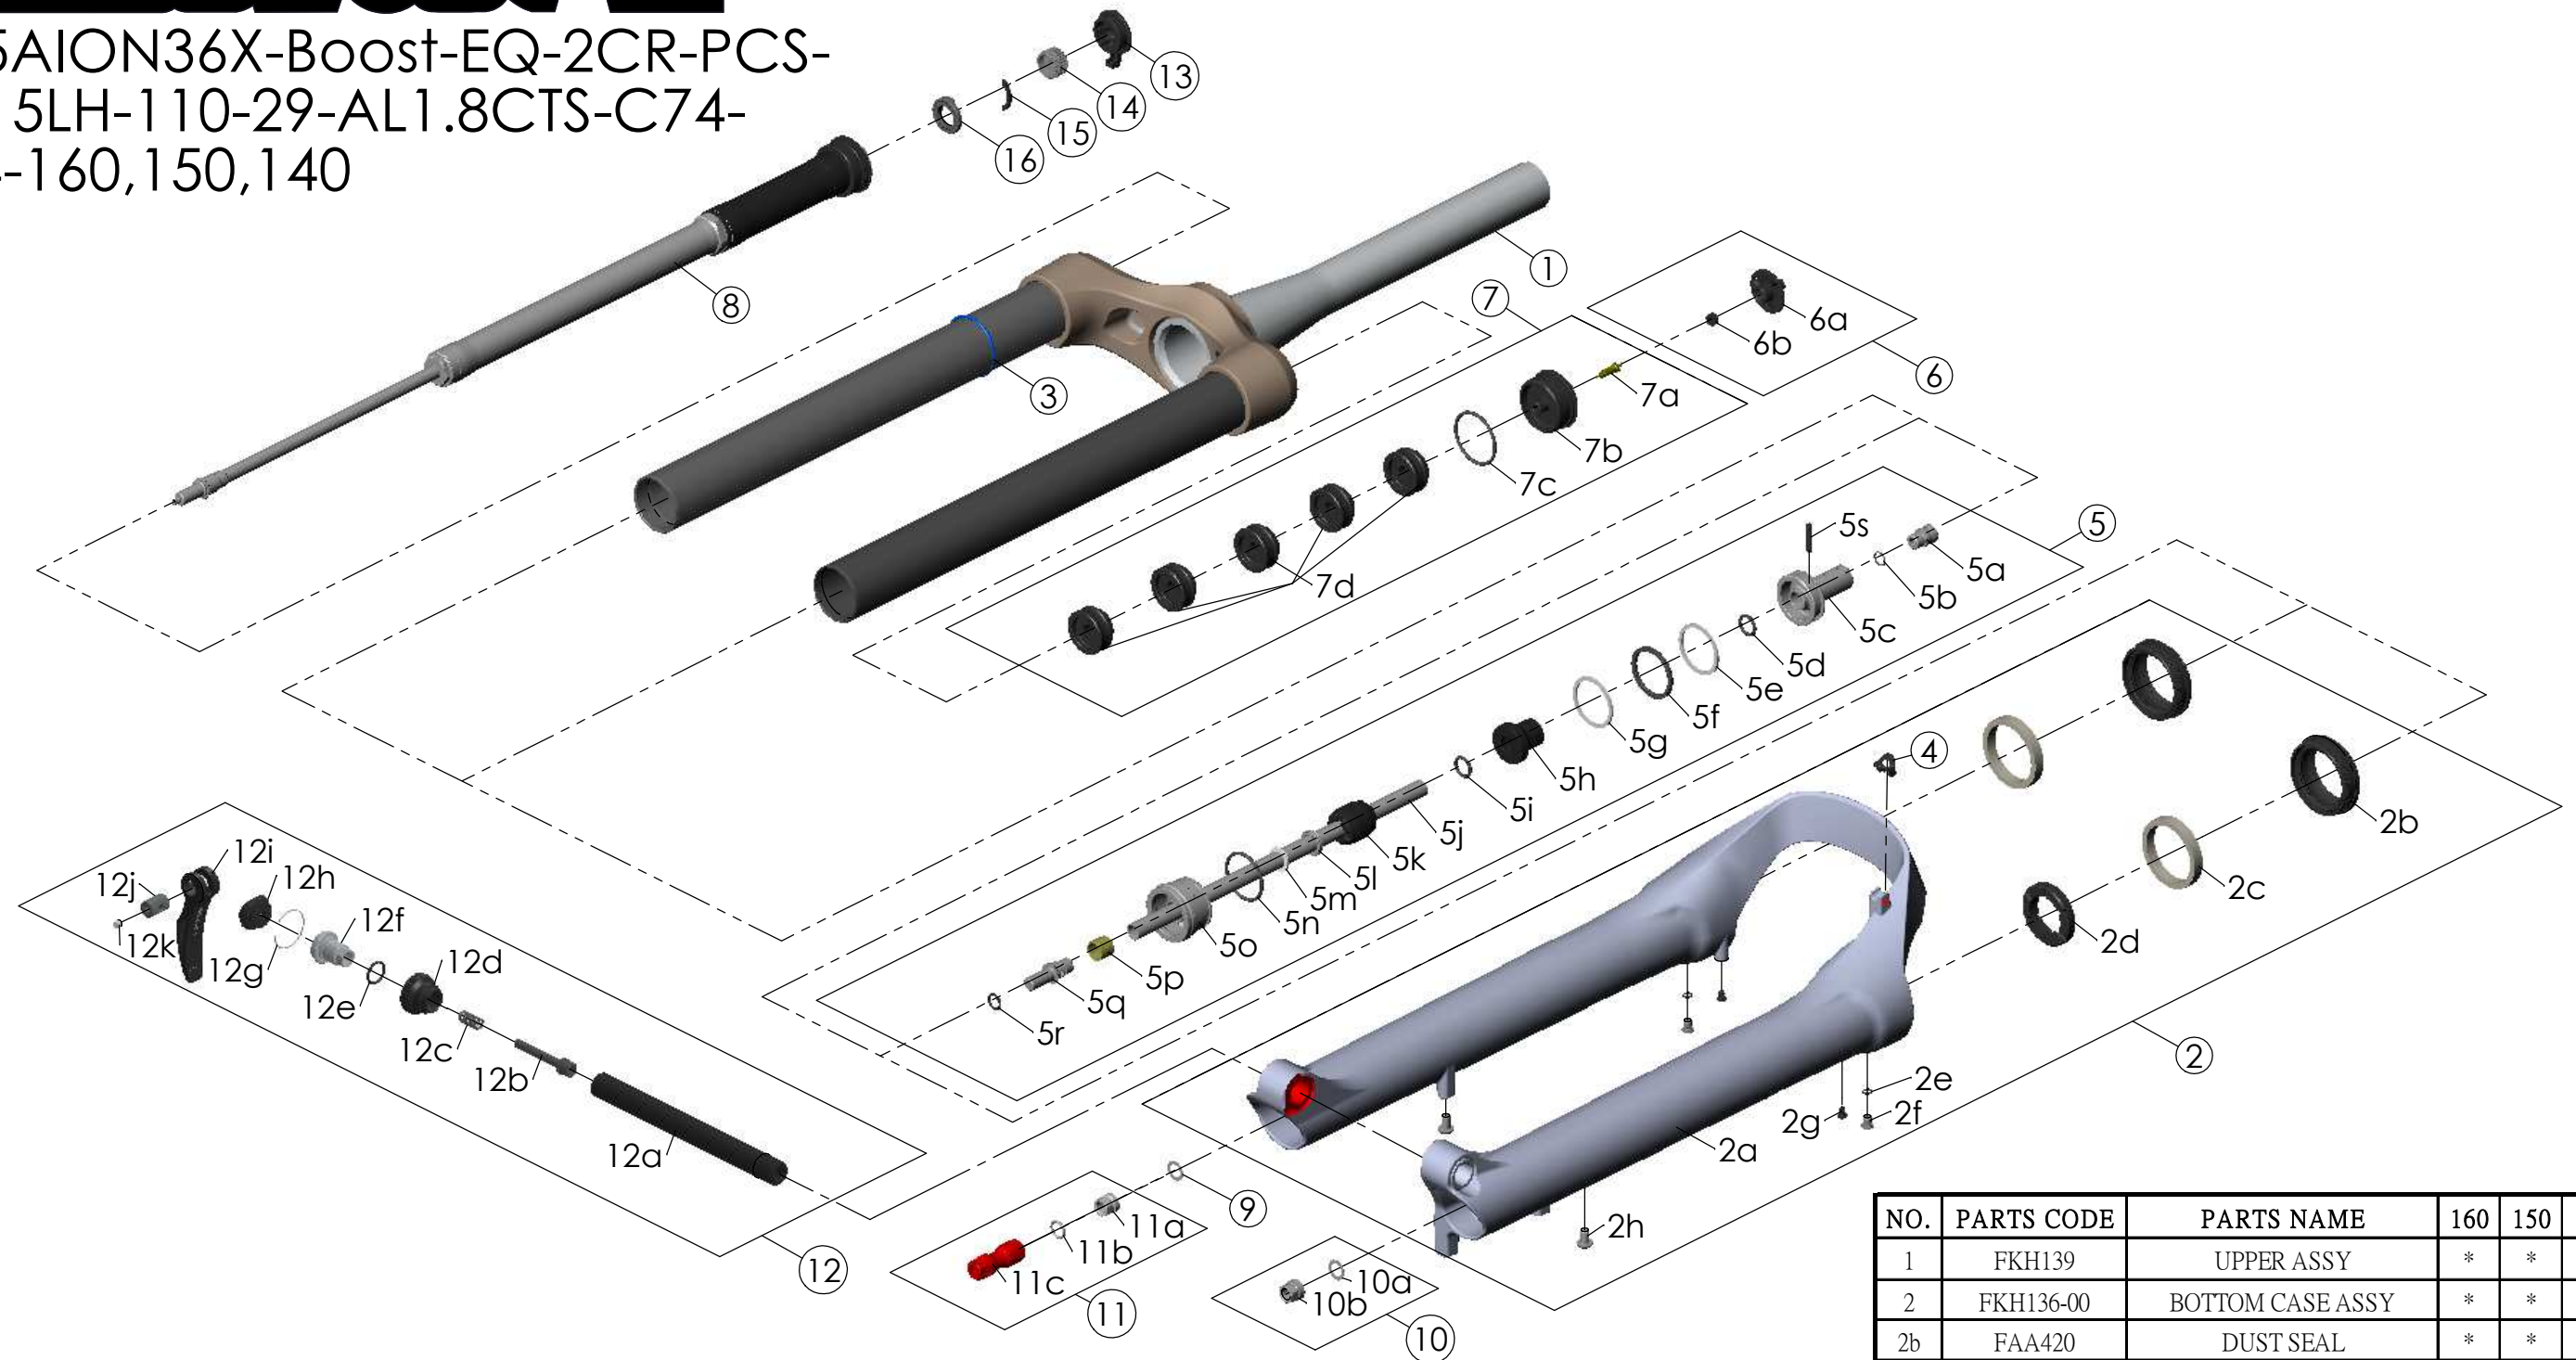

SF25AION36X-Boost-EQ-2CR-PCS-
DS-15LH-110-29-AL1.8CTS-C74-
O44-160,150,140

Date	2023.07.25	Version	0
Amended			

NO.	PARTS CODE	PARTS NAME	160	150	140	QT
11	FKE583	REBOUND KNOB ASSY	*	*	*	1
12	FKA116-02	15LH-110 AXLE SET	*	*	*	1
13	FKE590-01	2CR KNOB ASSY	*	*	*	1
14	FEE256-10	ADJUST CORE	*	*	*	1
15	FEE258	ADJUST CLICK	*	*	*	1
16	FEE257	CLICK HOLDER	*	*	*	1

NO.	PARTS CODE	PARTS NAME	160	150	140	QT
6	FKE595	VALVE CAP ASSY	*	*	*	1
7	FKE594-02	AIR CAP ASSY	*			1
	FKE594-12			*		1
	FKE594-22				*	1
7d	FEG270	VOLUME REDUCER	*			5
	FEG270			*		6
	FEG270				*	7
8	FUN171-75	2CR-PCS UNIT	*	*	*	1
9	CSS014	WASHER	*	*	*	1
10	FKA063-03	FIXING NUT SET	*	*	*	1

NO.	PARTS CODE	PARTS NAME	160	150	140	QT
1	FKH139	UPPER ASSY	*	*	*	1
2	FKH136-00	BOTTOM CASE ASSY	*	*	*	1
2b	FAA420	DUST SEAL	*	*	*	2
2c	FAA421-10	OIL WIPER	*	*	*	2
2d	FEP233-20	BOTTOM BUMPER	*	*	*	1
2e	FAA270	O RING	*	*	*	2
2f	FSB188	SEAL SCREW	*	*	*	2
2g	FAA200-10	MOUNT CAP	*	*	*	2
2h	FSB203	FIXING BOLT	*	*	*	2
3	FAA397-40	O RING	*	*	*	1
4	FEG034	CABLE CLIP	*	*	*	1
5	FKE587-01	SUPPORT TUBE ASSY-160	*			1
	FKE587-11	SUPPORT TUBE ASSY-150		*		1
	FKE587-21	SUPPORT TUBE ASSY-140			*	1