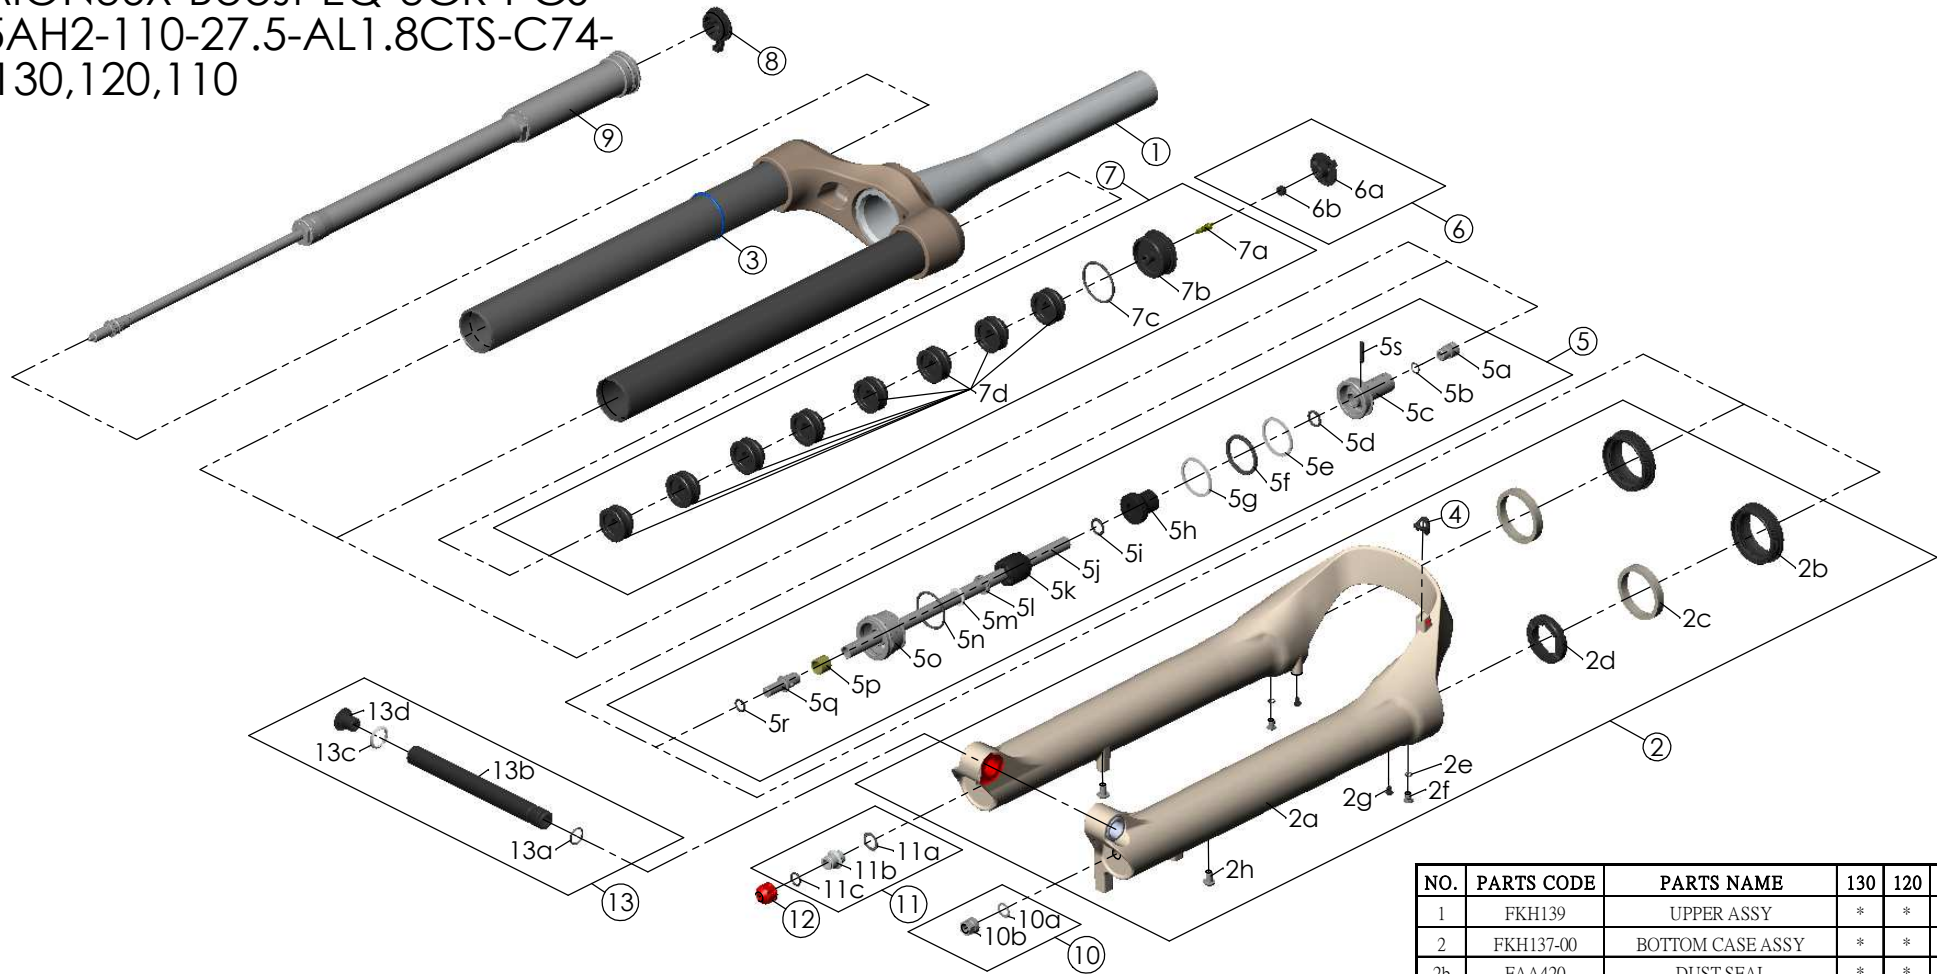

SF25AION36X-Boost-EQ-3CR-PCS-
DS-15AH2-110-27.5-AL1.8CTS-C74-
O44-130,120,110

NO.	PARTS CODE	PARTS NAME	130	120	110	QT
11	FKE436	FIXING NUT SET	*	*	*	1
12	FE201	REBOUND KNOB	*	*	*	1
13	FKA117-00	15AH2-110 AXLE SET	*	*	*	1

NO.	PARTS CODE	PARTS NAME	130	120	110	QT
6	FKE595	VALVE CAP ASSY	*	*	*	1
7	FKE594-32	AIR CAP ASSY	*	*	*	1
	FKE594-42		*	*	1	
	FKE594-52		*	*	1	
7d	FE270	VOLUME REDUCER	*	*	*	8
	FE270		*	*	9	
	FE270		*	*	10	
8	FKE590-00	3CR KNOB ASSY	*	*	*	1
9	FUN210-25	3CR-PCS UNIT	*	*	*	1
10	FKA063-03	FIXING NUT SET	*	*	*	1

NO.	PARTS CODE	PARTS NAME	130	120	110	QT
1	FKH139	UPPER ASSY	*	*	*	1
2	FKH137-00	BOTTOM CASE ASSY	*	*	*	1
2b	FAA420	DUST SEAL	*	*	*	2
2c	FAA421-10	OIL WIPER	*	*	*	2
2d	FEP233-20	BOTTOM BUMPER	*	*	*	1
2e	FAA270	O RING	*	*	*	2
2f	FSB188	SEAL SCREW	*	*	*	2
2g	FAA200-10	MOUNT CAP	*	*	*	2
2h	FSB203	FIXING BOLT	*	*	*	2
3	FE270	O RING	*	*	*	1
4	FE203	CABLE CLIP	*	*	*	1
5	FKE587-02	SUPPORT TUBE ASSY-130	*	*	*	1
	FKE587-12	SUPPORT TUBE ASSY-120	*	*	*	1
	FKE587-22	SUPPORT TUBE ASSY-110	*	*	*	1