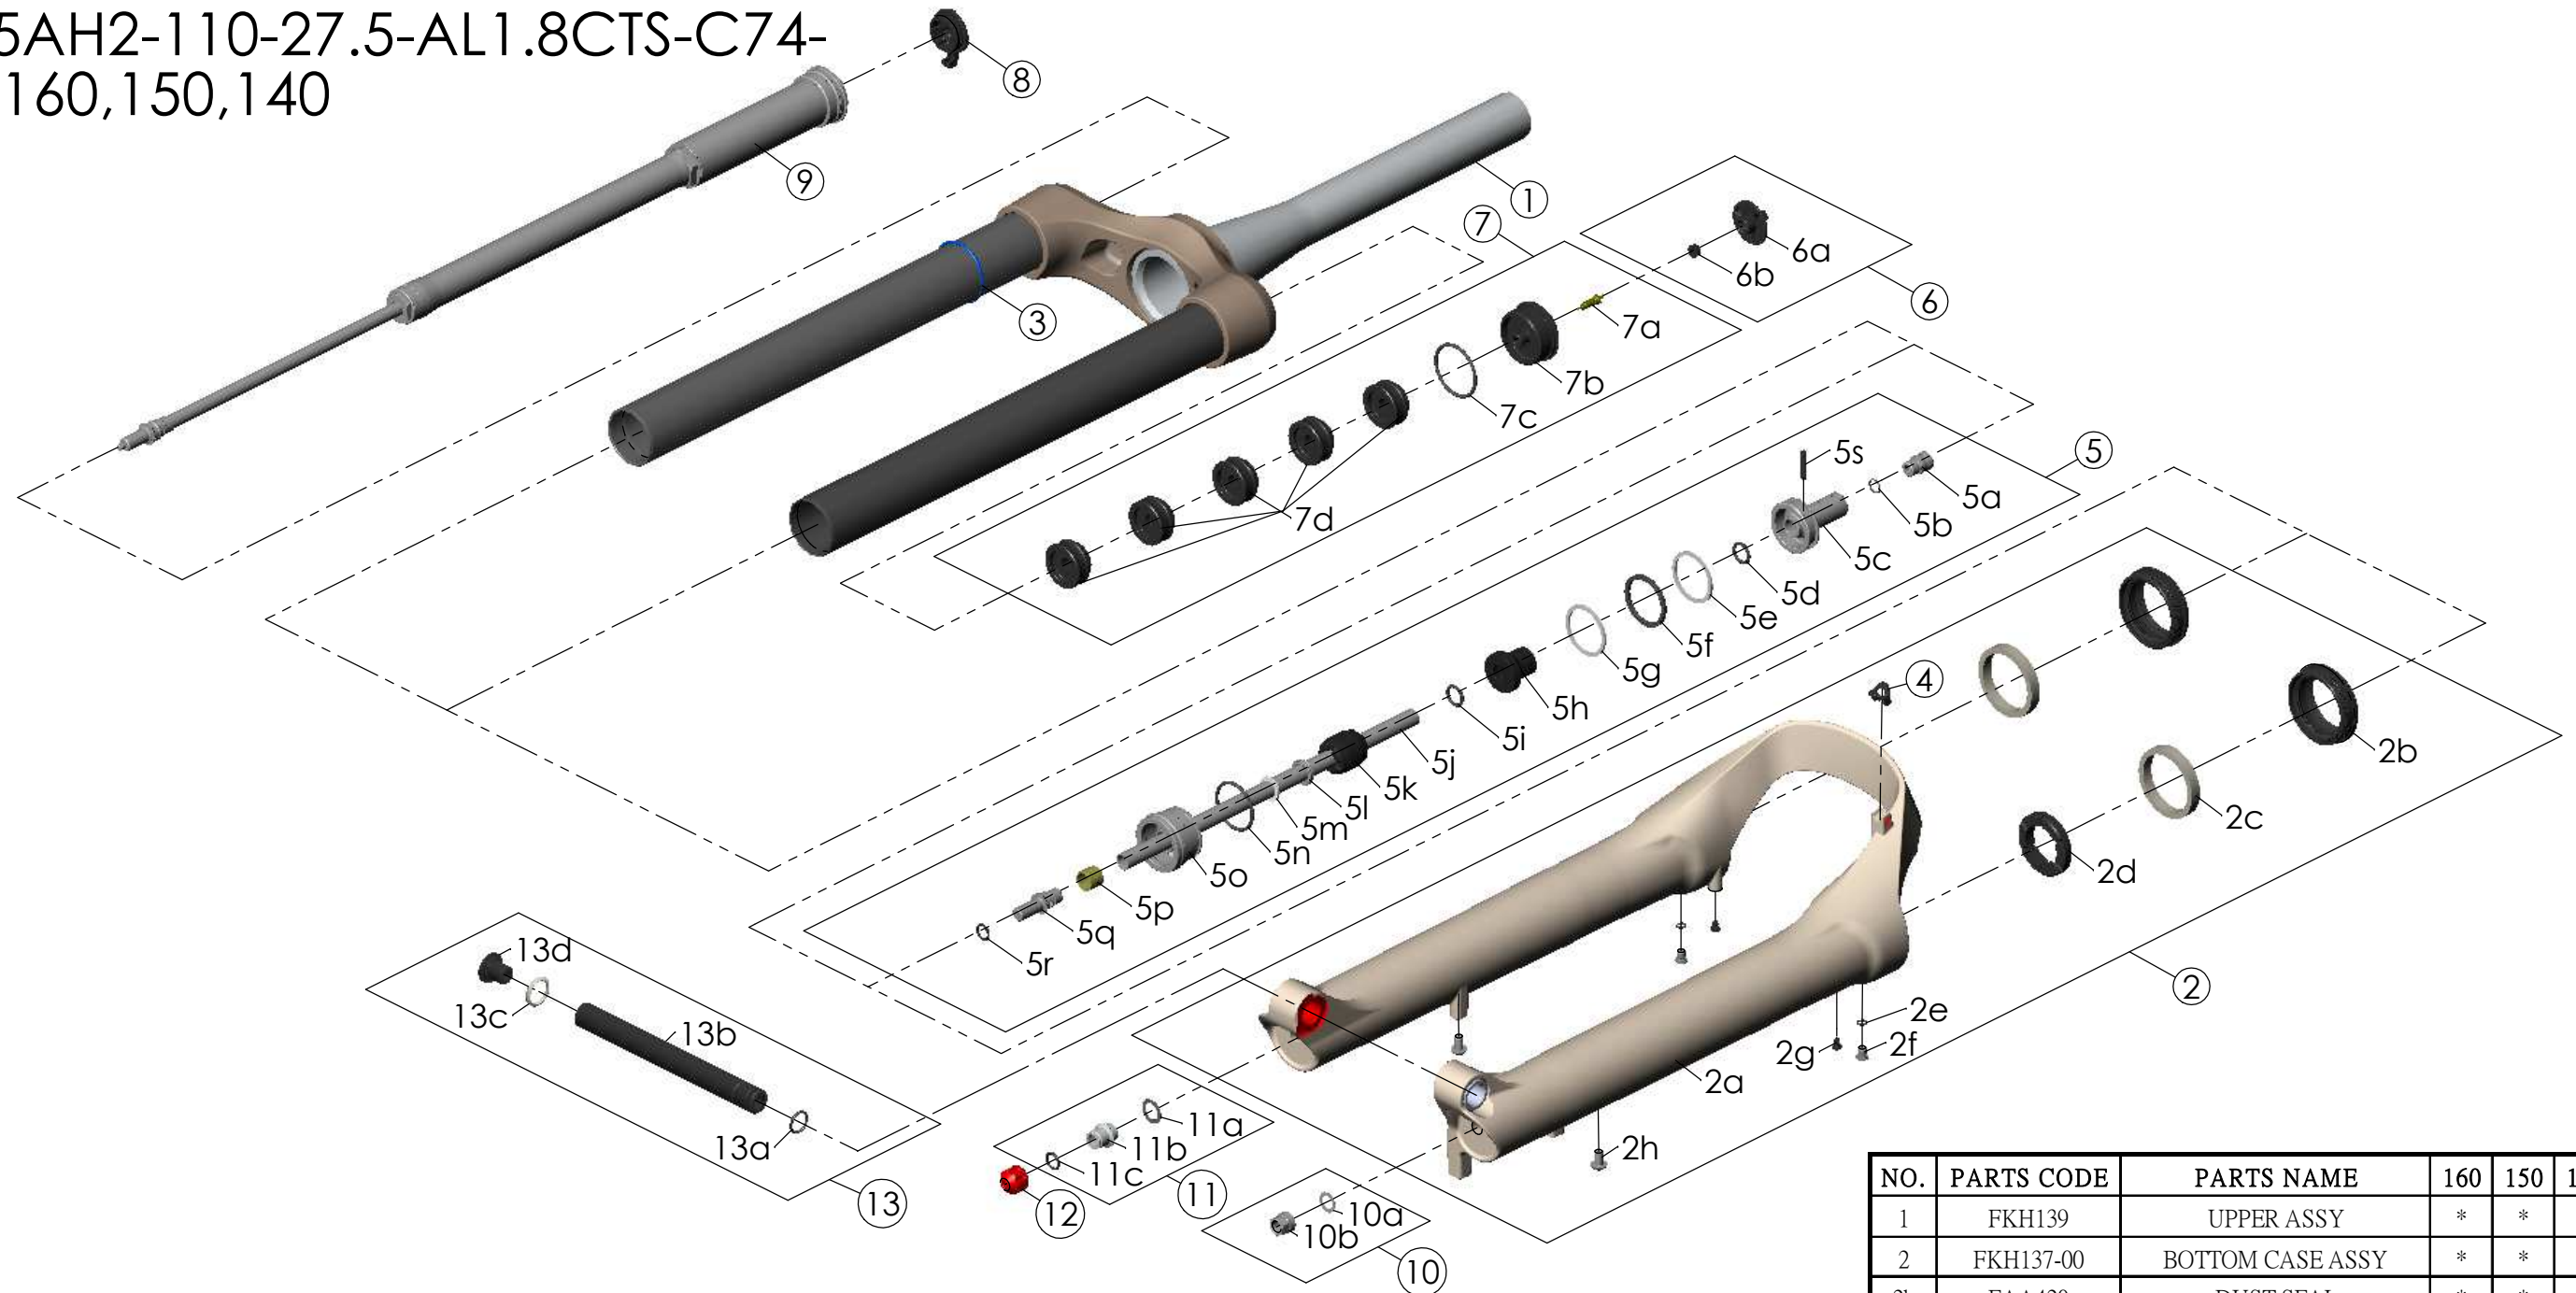

SF25AION36X-Boost-EQ-3CR-PCS-
DS-15AH2-110-27.5-AL1.8CTS-C74-
O44-160,150,140

Date	2023.07.25	Version	0
Amended			

NO.	PARTS CODE	PARTS NAME	160	150	140	QT
11	FKE436	FIXING NUT SET	*	*	*	1
12	FEG201	REBOUND KNOB	*	*	*	1
13	FKA117-00	15AH2-110 AXLE SET	*	*	*	1

NO.	PARTS CODE	PARTS NAME	160	150	140	QT
6	FKE595	VALVE CAP ASSY	*	*	*	1
7	FKE594-02	AIR CAP ASSY	*			1
	FKE594-12			*		1
	FKE594-22				*	1
7d	FEG270	VOLUME REDUCER	*			5
	FEG270			*		6
	FEG270				*	7
8	FKE590-00	3CR KNOB ASSY	*	*	*	1
9	FUN210-25	3CR-PCS UNIT	*	*	*	1
10	FKA063-03	FIXING NUT SET	*	*	*	1

NO.	PARTS CODE	PARTS NAME	160	150	140	QT
1	FKH139	UPPER ASSY	*	*	*	1
2	FKH137-00	BOTTOM CASE ASSY	*	*	*	1
2b	FAA420	DUST SEAL	*	*	*	2
2c	FAA421-10	OIL WIPER	*	*	*	2
2d	FEP233-20	BOTTOM BUMPER	*	*	*	1
2e	FAA270	O RING	*	*	*	2
2f	FSB188	SEAL SCREW	*	*	*	2
2g	FAA200-10	MOUNT CAP	*	*	*	2
2h	FSB203	FIXING BOLT	*	*	*	2
3	FAA397-40	O RING	*	*	*	1
4	FEG034	CABLE CLIP	*	*	*	1
5	FKE587-01	SUPPORT TUBE ASSY-160	*			1
	FKE587-11	SUPPORT TUBE ASSY-150		*		1
	FKE587-21	SUPPORT TUBE ASSY-140			*	1