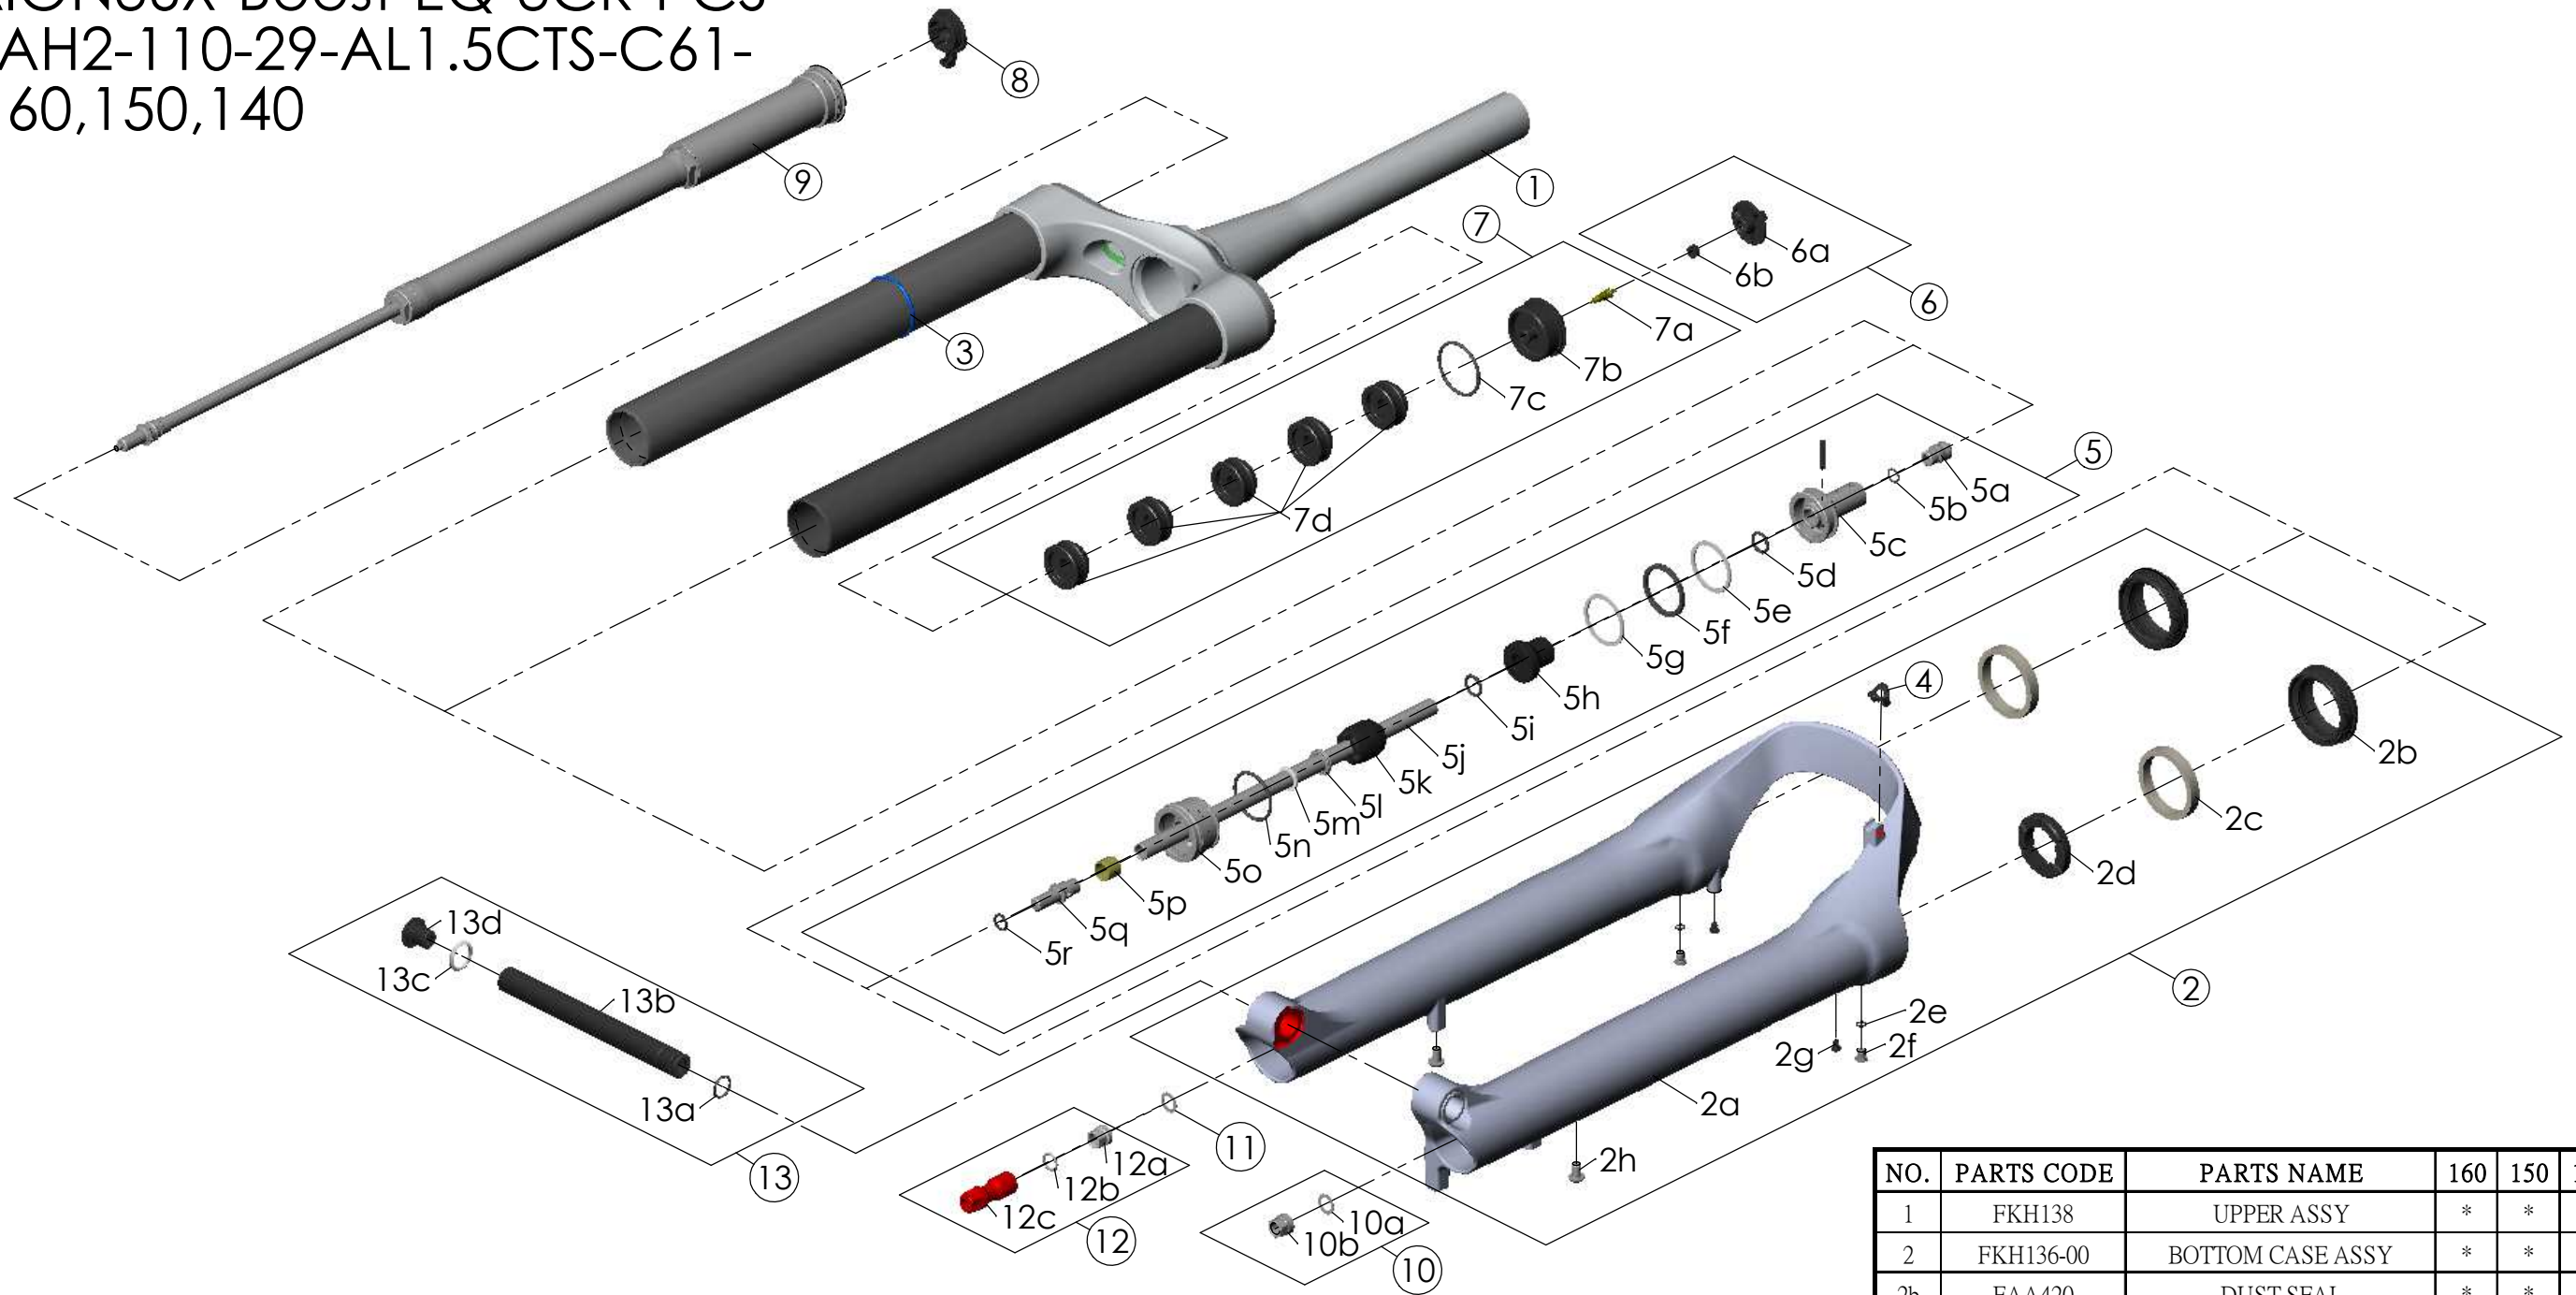

Date	2023.07.25	Version	0
Amended			

SF25AION36X-Boost-EQ-3CR-PCS-
DS-15AH2-110-29-AL1.5CTS-C61-
O44-160,150,140

NO.	PARTS CODE	PARTS NAME	160	150	140	QT
11	CSS014	WASHER	*	*	*	1
12	FKE583	REBOUND KNOB ASSY	*	*	*	1
13	FKA117-00	15AH2-110 AXLE SET	*	*	*	1

NO.	PARTS CODE	PARTS NAME	160	150	140	QT
6	FKE595	VALVE CAP ASSY	*	*	*	1
7	FKE594-02	AIR CAP ASSY	*			1
	FKE594-12			*		1
	FKE594-22				*	1
7d	FEG270	VOLUME REDUCER	*			5
	FEG270			*		6
	FEG270				*	7
8	FKE590-00	3CR KNOB ASSY	*	*	*	1
9	FUN210-25	3CR-PCS UNIT	*	*	*	1
10	FKA063-03	FIXING NUT SET	*	*	*	1

NO.	PARTS CODE	PARTS NAME	160	150	140	QT
1	FKH138	UPPER ASSY	*	*	*	1
2	FKH136-00	BOTTOM CASE ASSY	*	*	*	1
2b	FAA420	DUST SEAL	*	*	*	2
2c	FAA421-10	OIL WIPER	*	*	*	2
2d	FEP233-20	BOTTOM BUMPER	*	*	*	1
2e	FAA270	O RING	*	*	*	2
2f	FSB188	SEAL SCREW	*	*	*	2
2g	FAA200-10	MOUNT CAP	*	*	*	2
2h	FSB203	FIXING BOLT	*	*	*	2
3	FAA397-40	O RING	*	*	*	1
4	FEG034	CABLE CLIP	*	*	*	1
5	FKE587-01	SUPPORT TUBE ASSY-160	*			1
	FKE587-11	SUPPORT TUBE ASSY-150		*		1
	FKE587-21	SUPPORT TUBE ASSY-140			*	1