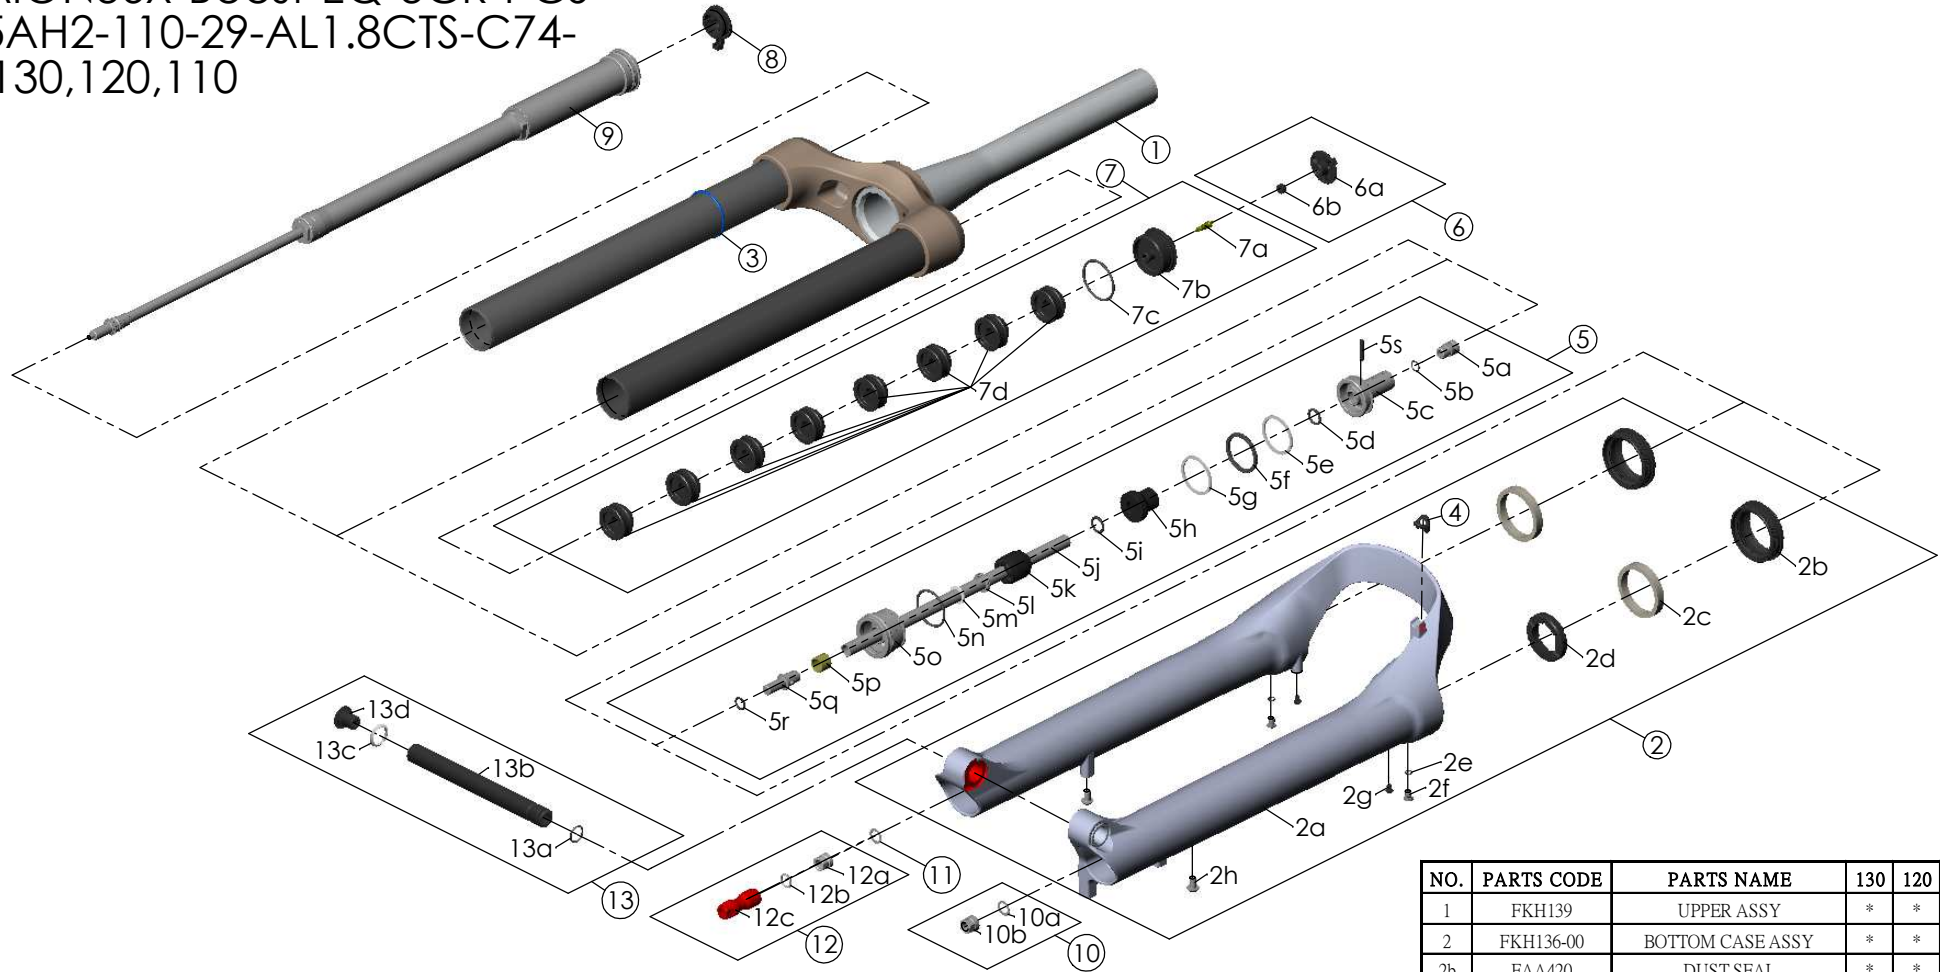

SF25AION36X-Boost-EQ-3CR-PCS-
DS-15AH2-110-29-AL1.8CTS-C74-
O44-130,120,110

NO.	PARTS CODE	PARTS NAME	130	120	110	QT
11	CSS014	WASHER	*	*	*	1
12	FKE583	REBOUND KNOB ASSY	*	*	*	1
13	FKA117-00	15AH2-110 AXLE SET	*	*	*	1

NO.	PARTS CODE	PARTS NAME	130	120	110	QT
6	FKE595	VALVE CAP ASSY	*	*	*	1
7	FKE594-32	AIR CAP ASSY	*	*	*	1
	FKE594-42		*	*	1	
	FKE594-52		*	*	1	
7d	PEG270	VOLUME REDUCER	*	*	*	8
	PEG270		*	*	9	
	PEG270		*	*	10	
8	FKE590-00	3CR KNOB ASSY	*	*	*	1
9	FUN210-25	3CR-PCS UNIT	*	*	*	1
10	FKA063-03	FIXING NUT SET	*	*	*	1

NO.	PARTS CODE	PARTS NAME	130	120	110	QT
1	FKH139	UPPER ASSY	*	*	*	1
2	FKH136-00	BOTTOM CASE ASSY	*	*	*	1
2b	FAA420	DUST SEAL	*	*	*	2
2c	FAA421-10	OIL WIPER	*	*	*	2
2d	FEP233-20	BOTTOM BUMPER	*	*	*	1
2e	FAA270	O RING	*	*	*	2
2f	FSB188	SEAL SCREW	*	*	*	2
2g	FAA200-10	MOUNT CAP	*	*	*	2
2h	FSB203	FIXING BOLT	*	*	*	2
3	FEG397-40	O RING	*	*	*	1
4	FEG034	CABLE CLIP	*	*	*	1
5	FKE587-02	SUPPORT TUBE ASSY-130	*	*	*	1
	FKE587-12	SUPPORT TUBE ASSY-120	*	*	*	1
	FKE587-22	SUPPORT TUBE ASSY-110	*	*	*	1