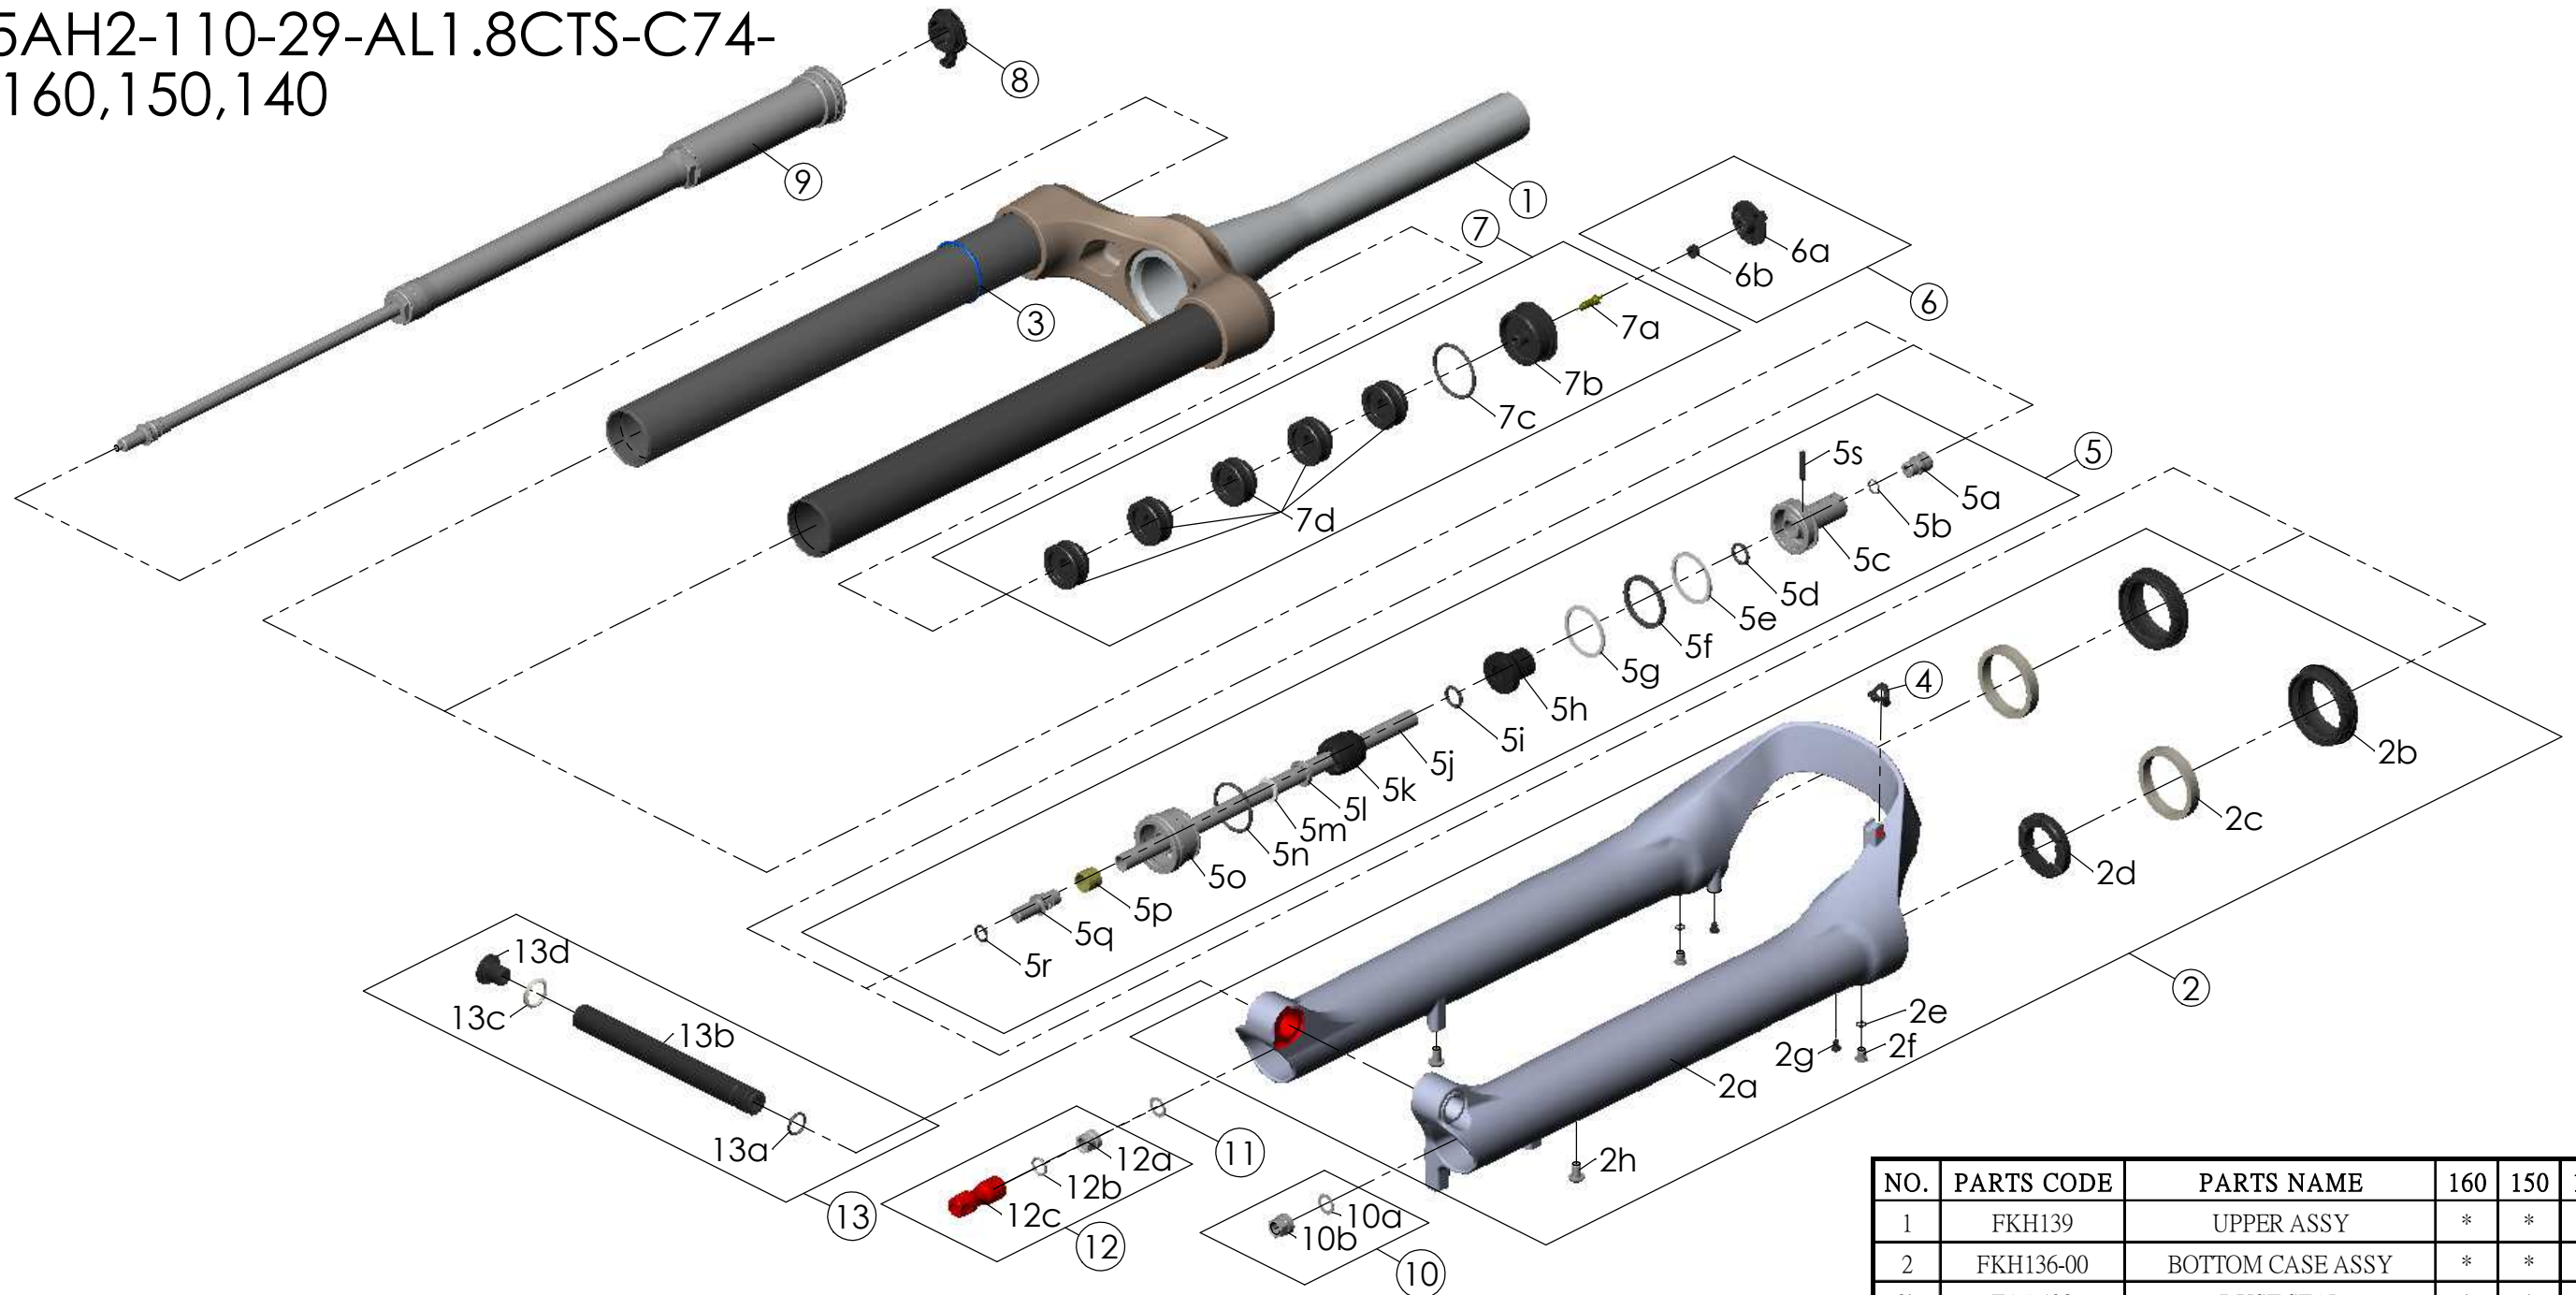

SF25AION36X-Boost-EQ-3CR-PCS-
DS-15AH2-110-29-AL1.8CTS-C74-
O44-160,150,140

Date	2023.07.25	Version	0
Amended			

NO.	PARTS CODE	PARTS NAME	160	150	140	QT
11	CSS014	WASHER	*	*	*	1
12	FKE583	REBOUND KNOB ASSY	*	*	*	1
13	FKA117-00	15AH2-110 AXLE SET	*	*	*	1

NO.	PARTS CODE	PARTS NAME	160	150	140	QT
6	FKE595	VALVE CAP ASSY	*	*	*	1
7	FKE594-02	AIR CAP ASSY	*			1
	FKE594-12			*		1
	FKE594-22				*	1
7d	FEG270	VOLUME REDUCER	*			5
	FEG270			*		6
	FEG270				*	7
8	FKE590-00	3CR KNOB ASSY	*	*	*	1
9	FUN210-25	3CR-PCS UNIT	*	*	*	1
10	FKA063-03	FIXING NUT SET	*	*	*	1

NO.	PARTS CODE	PARTS NAME	160	150	140	QT
1	FKH139	UPPER ASSY	*	*	*	1
2	FKH136-00	BOTTOM CASE ASSY	*	*	*	1
2b	FAA420	DUST SEAL	*	*	*	2
2c	FAA421-10	OIL WIPER	*	*	*	2
2d	FEP233-20	BOTTOM BUMPER	*	*	*	1
2e	FAA270	O RING	*	*	*	2
2f	FSB188	SEAL SCREW	*	*	*	2
2g	FAA200-10	MOUNT CAP	*	*	*	2
2h	FSB203	FIXING BOLT	*	*	*	2
3	FAA397-40	O RING	*	*	*	1
4	FEG034	CABLE CLIP	*	*	*	1
5	FKE587-01	SUPPORT TUBE ASSY-160	*			1
	FKE587-11	SUPPORT TUBE ASSY-150		*		1
	FKE587-21	SUPPORT TUBE ASSY-140			*	1