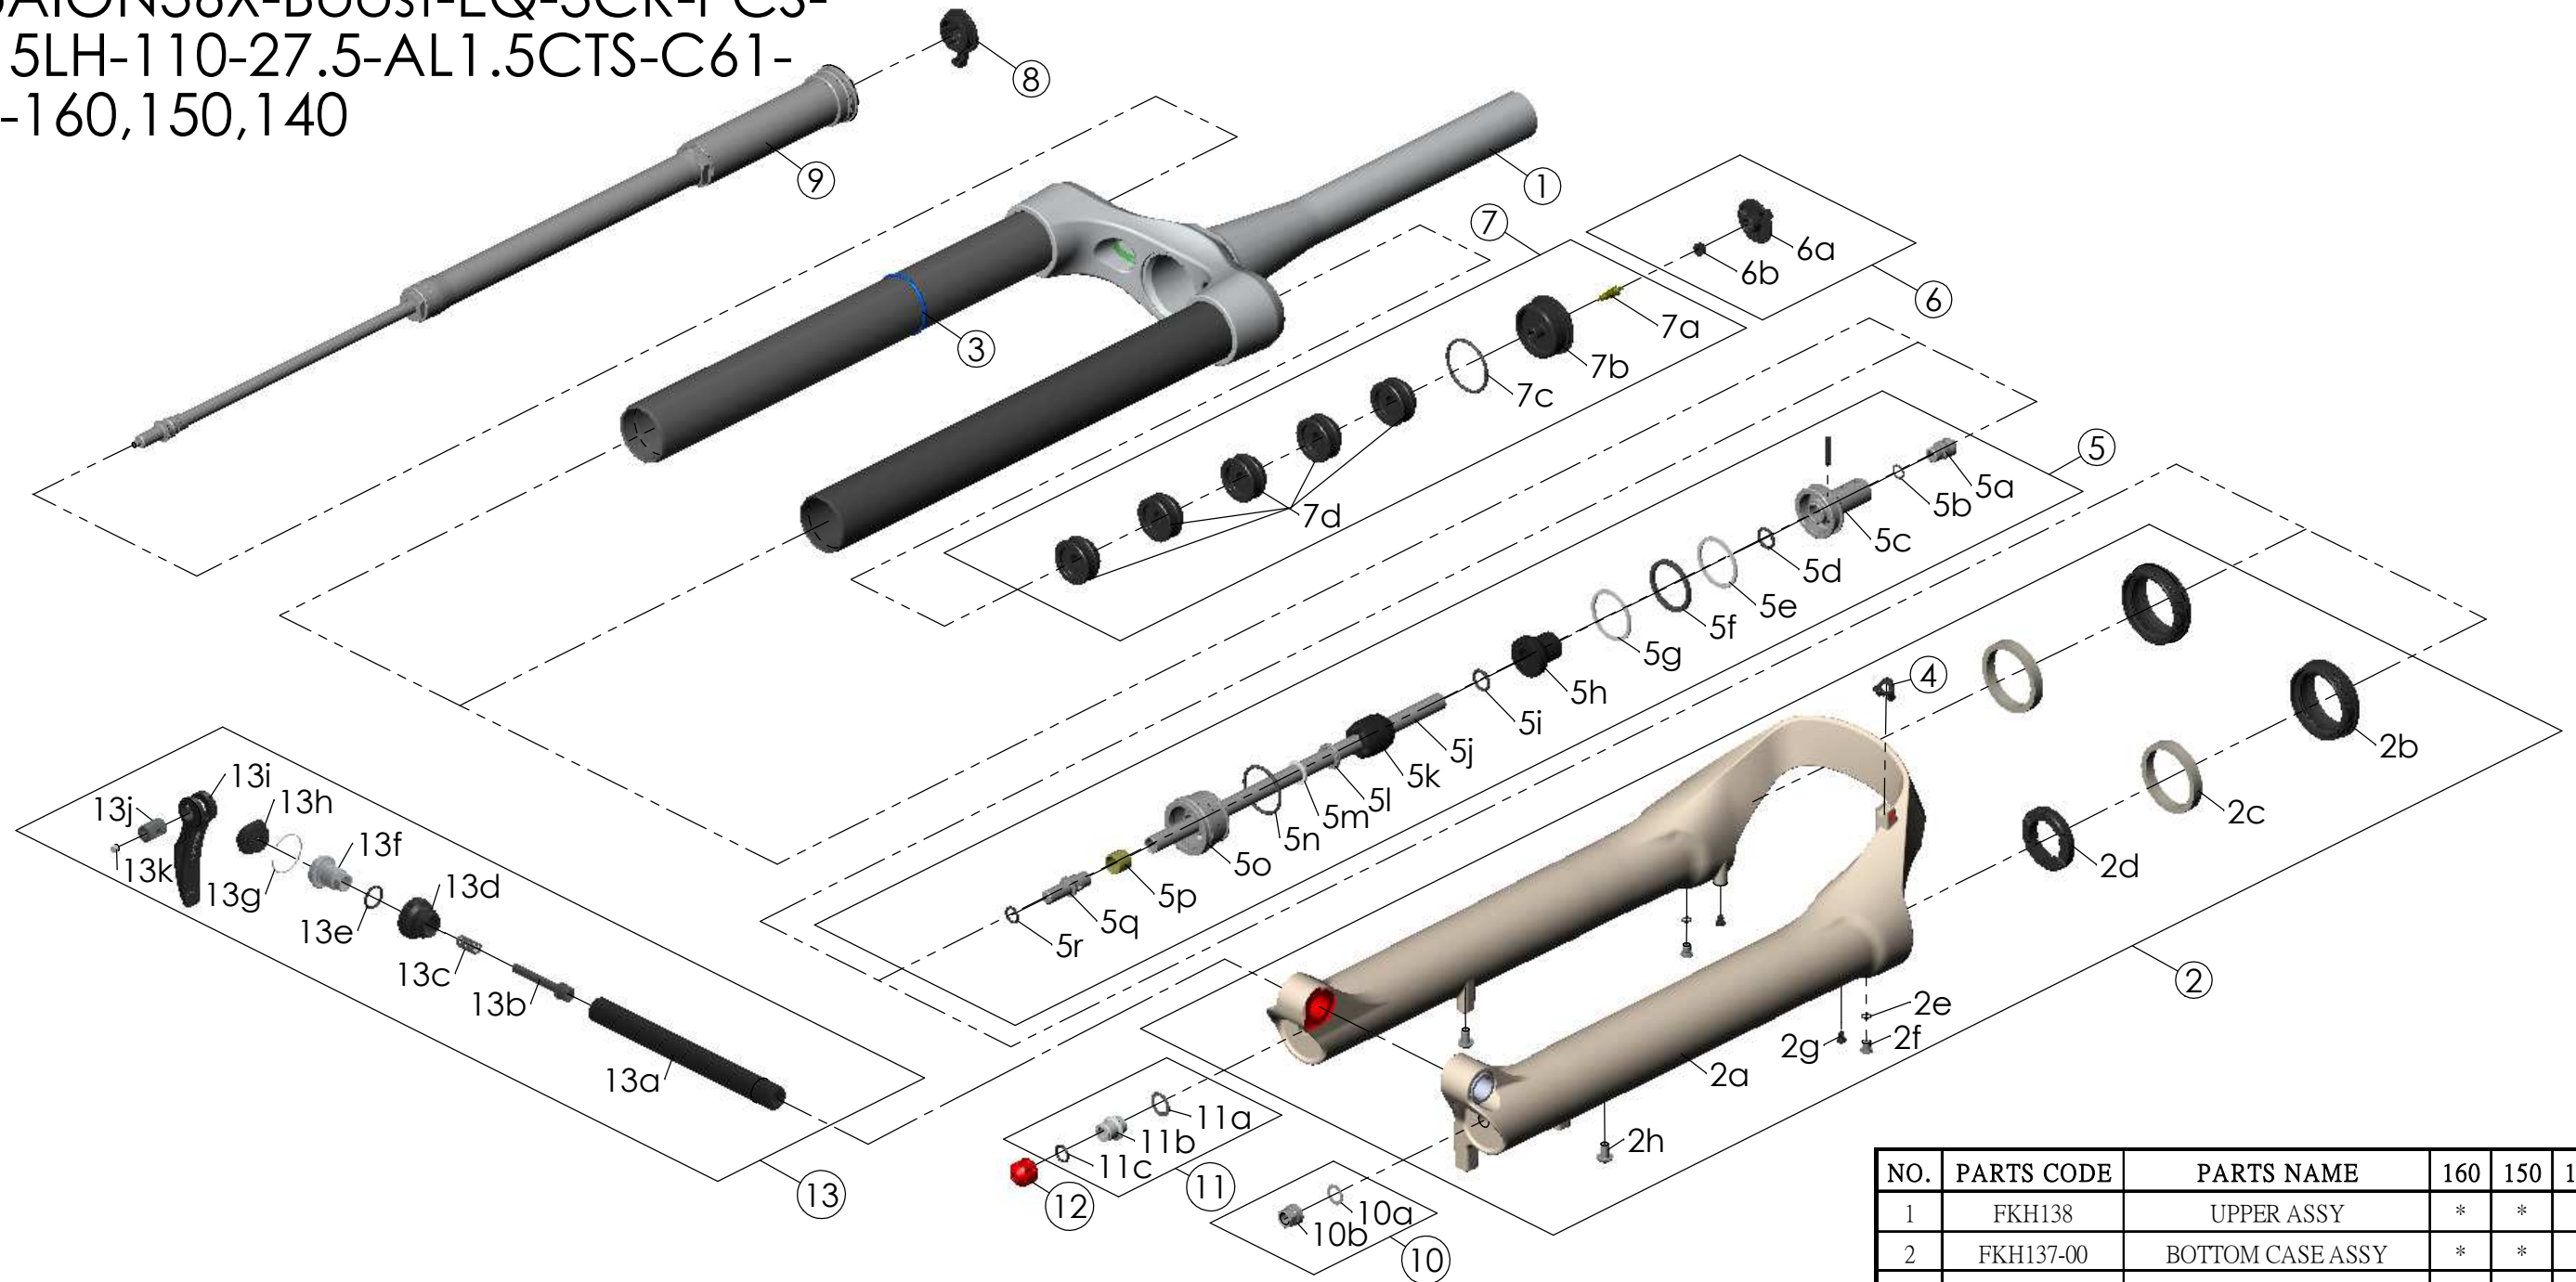

Date	2023.07.25	Version	0
Amended			

SF25AION36X-Boost-EQ-3CR-PCS-
DS-15LH-110-27.5-AL1.5CTS-C61-
O44-160,150,140

NO.	PARTS CODE	PARTS NAME	160	150	140	QT
11	FKE436	FIXING NUT SET	*	*	*	1
12	FEG201	REBOUND KNOB	*	*	*	1
13	FKA116-02	15LH-110 AXLE SET	*	*	*	1

NO.	PARTS CODE	PARTS NAME	160	150	140	QT
6	FKE595	VALVE CAP ASSY	*	*	*	1
7	FKE594-02	AIR CAP ASSY	*			1
	FKE594-12			*		1
	FKE594-22				*	1
7d	FEG270	VOLUME REDUCER	*			5
	FEG270			*		6
	FEG270				*	7
8	FKE590-00	3CR KNOB ASSY	*	*	*	1
9	FUN210-25	3CR-PCS UNIT	*	*	*	1
10	FKA063-03	FIXING NUT SET	*	*	*	1

NO.	PARTS CODE	PARTS NAME	160	150	140	QT
1	FKH138	UPPER ASSY	*	*	*	1
2	FKH137-00	BOTTOM CASE ASSY	*	*	*	1
2b	FAA420	DUST SEAL	*	*	*	2
2c	FAA421-10	OIL WIPER	*	*	*	2
2d	FEP233-20	BOTTOM BUMPER	*	*	*	1
2e	FAA270	O RING	*	*	*	2
2f	FSB188	SEAL SCREW	*	*	*	2
2g	FAA200-10	MOUNT CAP	*	*	*	2
2h	FSB203	FIXING BOLT	*	*	*	2
3	FAA397-40	O RING	*	*	*	1
4	FEG034	CABLE CLIP	*	*	*	1
5	FKE587-01	SUPPORT TUBE ASSY-160	*			1
	FKE587-11	SUPPORT TUBE ASSY-150		*		1
	FKE587-21	SUPPORT TUBE ASSY-140			*	1