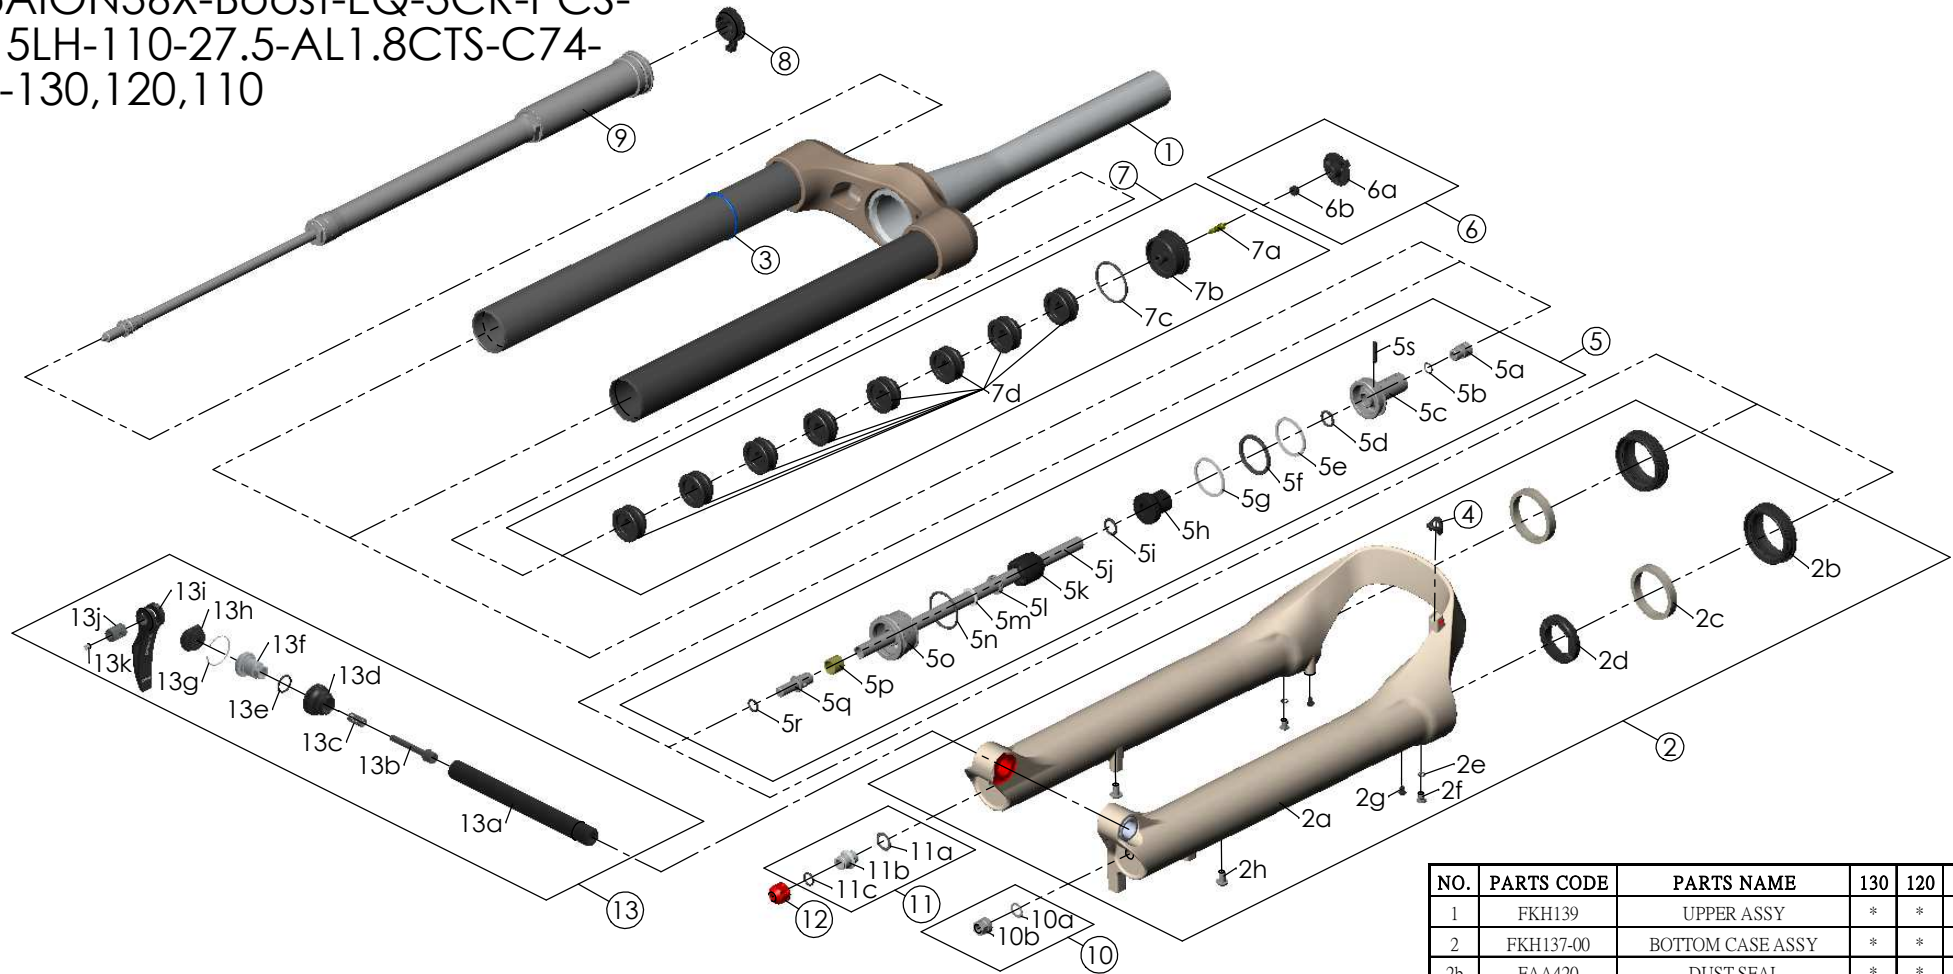

SF25AION36X-Boost-EQ-3CR-PCS-
DS-15LH-110-27.5-AL1.8CTS-C74-
O44-130,120,110

NO.	PARTS CODE	PARTS NAME	130	120	110	QT
11	FKE436	FIXING NUT SET	*	*	*	1
12	FEG201	REBOUND KNOB	*	*	*	1
13	FKA116-02	15LH-110 AXLE SET	*	*	*	1

NO.	PARTS CODE	PARTS NAME	130	120	110	QT
6	FKE595	VALVE CAP ASSY	*	*	*	1
7	FKE594-32	AIR CAP ASSY	*	*	*	1
	FKE594-42		*	*	1	
	FKE594-52		*	*	1	
7d	FEG270	VOLUME REDUCER	*	*	*	8
	FEG270		*	*	9	
	FEG270		*	*	10	
8	FKE590-00	3CR KNOB ASSY	*	*	*	1
9	FUN210-25	3CR-PCS UNIT	*	*	*	1
10	FKA063-03	FIXING NUT SET	*	*	*	1

NO.	PARTS CODE	PARTS NAME	130	120	110	QT
1	FKH139	UPPER ASSY	*	*	*	1
2	FKH137-00	BOTTOM CASE ASSY	*	*	*	1
2b	FAA420	DUST SEAL	*	*	*	2
2c	FAA421-10	OIL WIPER	*	*	*	2
2d	FEP233-20	BOTTOM BUMPER	*	*	*	1
2e	FAA270	O RING	*	*	*	2
2f	FSB188	SEAL SCREW	*	*	*	2
2g	FAA200-10	MOUNT CAP	*	*	*	2
2h	FSB203	FIXING BOLT	*	*	*	2
3	FEG397-40	O RING	*	*	*	1
4	FEG034	CABLE CLIP	*	*	*	1
5	FKE587-02	SUPPORT TUBE ASSY-130	*	*	*	1
	FKE587-12	SUPPORT TUBE ASSY-120	*	*	*	1
	FKE587-22	SUPPORT TUBE ASSY-110	*	*	*	1