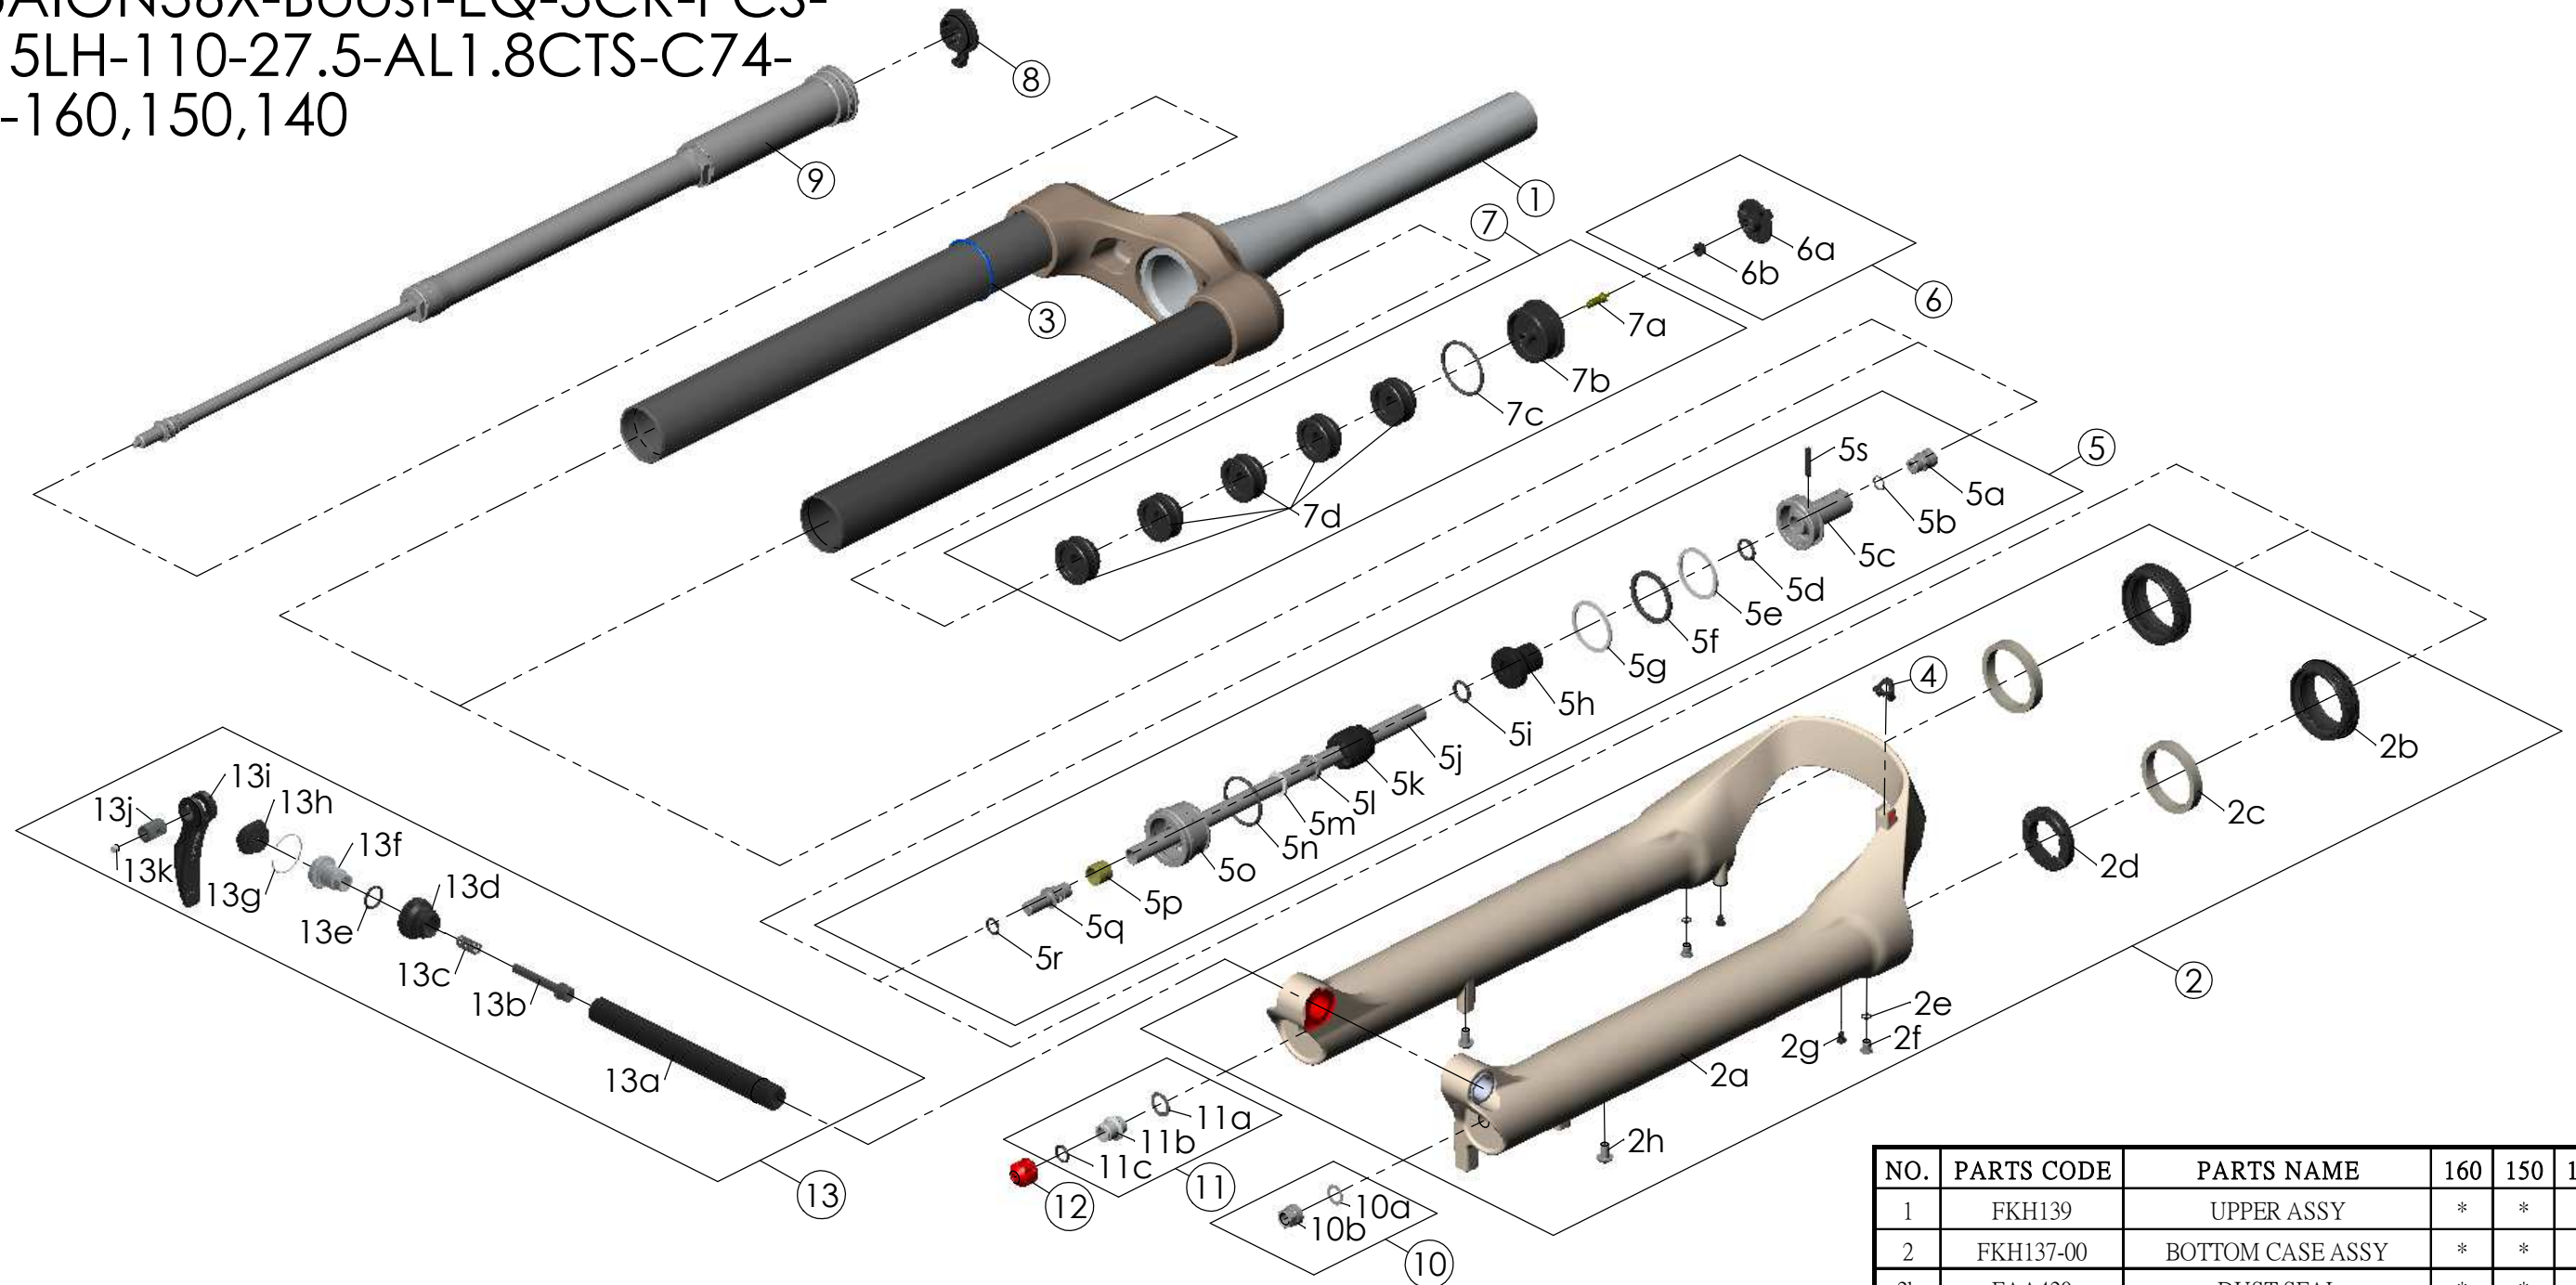

Date	2023.07.25	Version	0
Amended			

SF25AION36X-Boost-EQ-3CR-PCS-
DS-15LH-110-27.5-AL1.8CTS-C74-
O44-160,150,140

NO.	PARTS CODE	PARTS NAME	160	150	140	QT
11	FKE436	FIXING NUT SET	*	*	*	1
12	FEG201	REBOUND KNOB	*	*	*	1
13	FKA116-02	15LH-110 AXLE SET	*	*	*	1

NO.	PARTS CODE	PARTS NAME	160	150	140	QT
6	FKE595	VALVE CAP ASSY	*	*	*	1
7	FKE594-02	AIR CAP ASSY	*			1
	FKE594-12			*		1
	FKE594-22				*	1
7d	FEG270	VOLUME REDUCER	*			5
	FEG270			*		6
	FEG270				*	7
8	FKE590-00	3CR KNOB ASSY	*	*	*	1
9	FUN210-25	3CR-PCS UNIT	*	*	*	1
10	FKA063-03	FIXING NUT SET	*	*	*	1

NO.	PARTS CODE	PARTS NAME	160	150	140	QT
1	FKH139	UPPER ASSY	*	*	*	1
2	FKH137-00	BOTTOM CASE ASSY	*	*	*	1
2b	FAA420	DUST SEAL	*	*	*	2
2c	FAA421-10	OIL WIPER	*	*	*	2
2d	FEP233-20	BOTTOM BUMPER	*	*	*	1
2e	FAA270	O RING	*	*	*	2
2f	FSB188	SEAL SCREW	*	*	*	2
2g	FAA200-10	MOUNT CAP	*	*	*	2
2h	FSB203	FIXING BOLT	*	*	*	2
3	FAA397-40	O RING	*	*	*	1
4	FEG034	CABLE CLIP	*	*	*	1
5	FKE587-01	SUPPORT TUBE ASSY-160	*			1
	FKE587-11	SUPPORT TUBE ASSY-150		*		1
	FKE587-21	SUPPORT TUBE ASSY-140			*	1