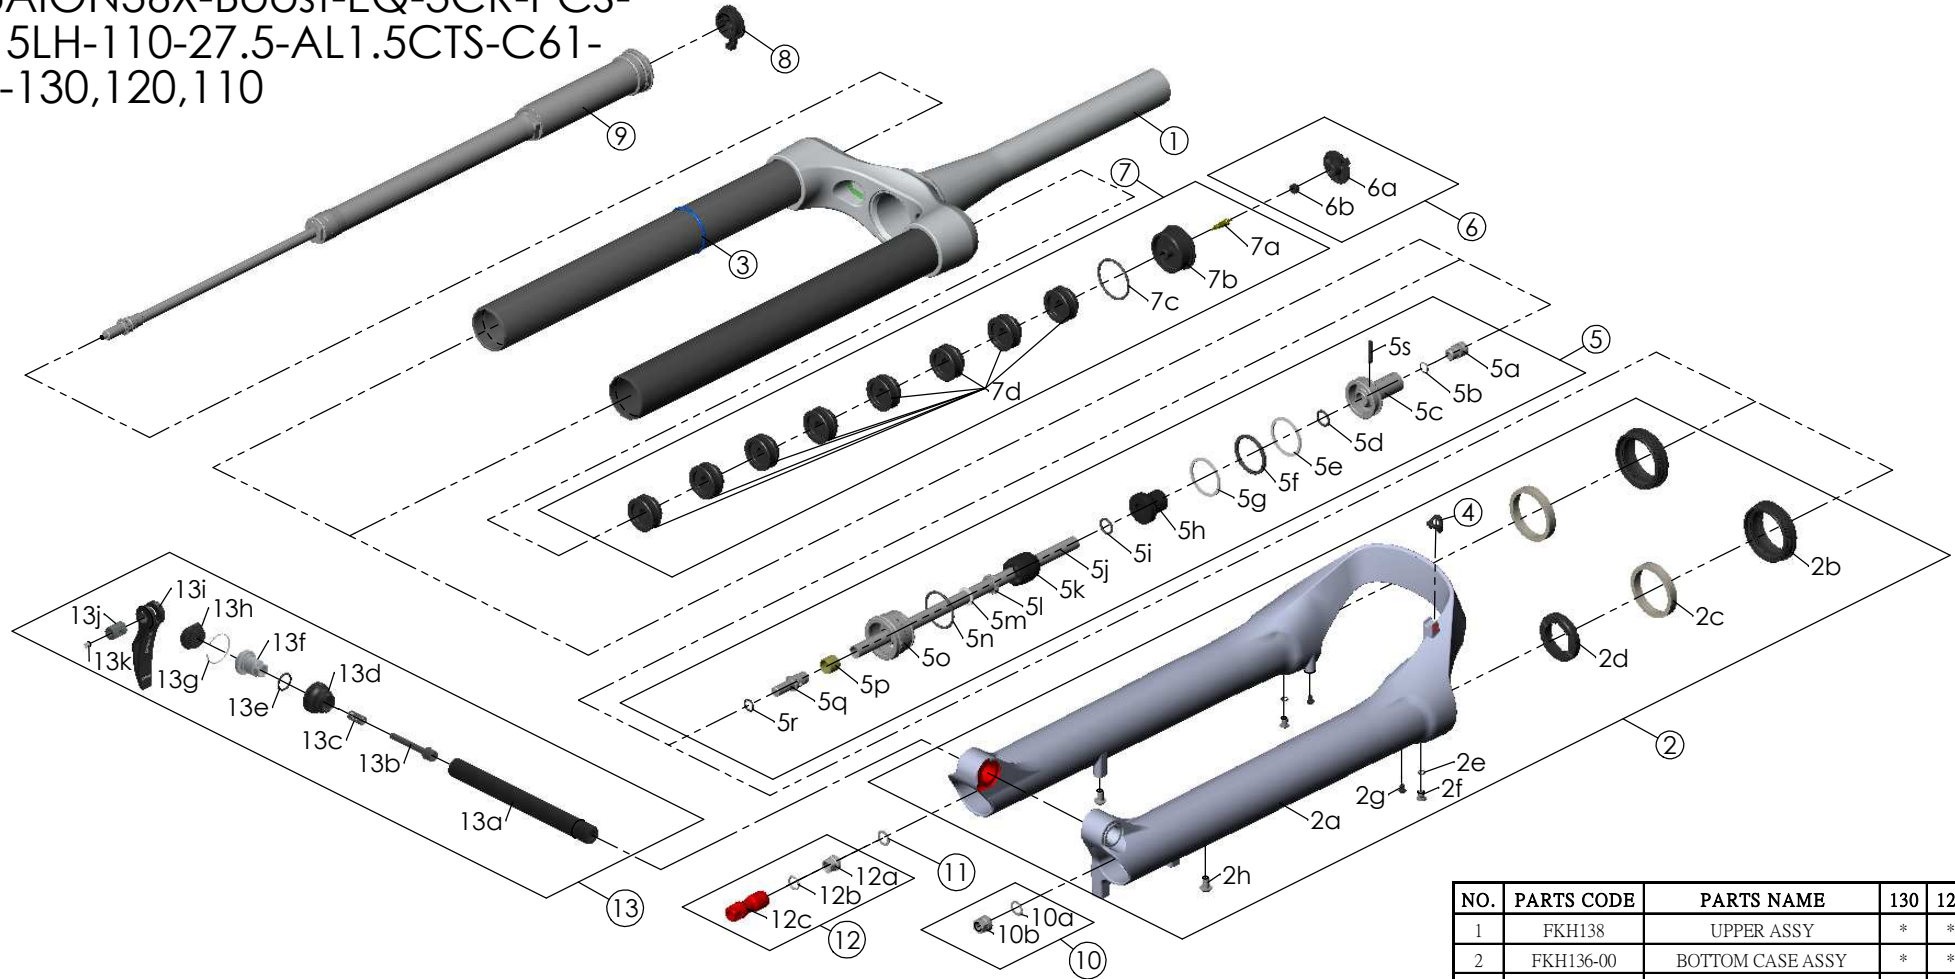

SF25AION36X-Boost-EQ-3CR-PCS-  
DS-15LH-110-27.5-AL1.5CTS-C61-  
O44-130,120,110

NO.	PARTS CODE	PARTS NAME	130	120	110	QT
11	CSS014	WASHER	*	*	*	1
12	FKE583	REBOUND KNOB ASSY	*	*	*	1
13	FKA116-02	15LH-110 AXLE SET	*	*	*	1

NO.	PARTS CODE	PARTS NAME	130	120	110	QT
6	FKE595	VALVE CAP ASSY	*	*	*	1
7	FKE594-32	AIR CAP ASSY	*			1
	FKE594-42			*		1
	FKE594-52				*	1
7d	FEG270	VOLUME REDUCER	*			8
	FEG270			*		9
	FEG270				*	10
8	FKE590-00	3CR KNOB ASSY	*	*	*	1
9	FUN210-25	3CR-PCS UNIT	*	*	*	1
10	FKA063-03	FIXING NUT SET	*	*	*	1

NO.	PARTS CODE	PARTS NAME	130	120	110	QT
1	FKH138	UPPER ASSY	*	*	*	1
2	FKH136-00	BOTTOM CASE ASSY	*	*	*	1
2b	FAA420	DUST SEAL	*	*	*	2
2c	FAA421-10	OIL WIPER	*	*	*	2
2d	FEP233-20	BOTTOM BUMPER	*	*	*	1
2e	FAA270	O RING	*	*	*	2
2f	FSB188	SEAL SCREW	*	*	*	2
2g	FAA200-10	MOUNT CAP	*	*	*	2
2h	FSB203	FIXING BOLT	*	*	*	2
3	FEG397-40	O RING	*	*	*	1
4	FEG034	CABLE CLIP	*	*	*	1
5	FKE587-02	SUPPORT TUBE ASSY-130	*			1
	FKE587-12	SUPPORT TUBE ASSY-120		*		1
	FKE587-22	SUPPORT TUBE ASSY-110			*	1