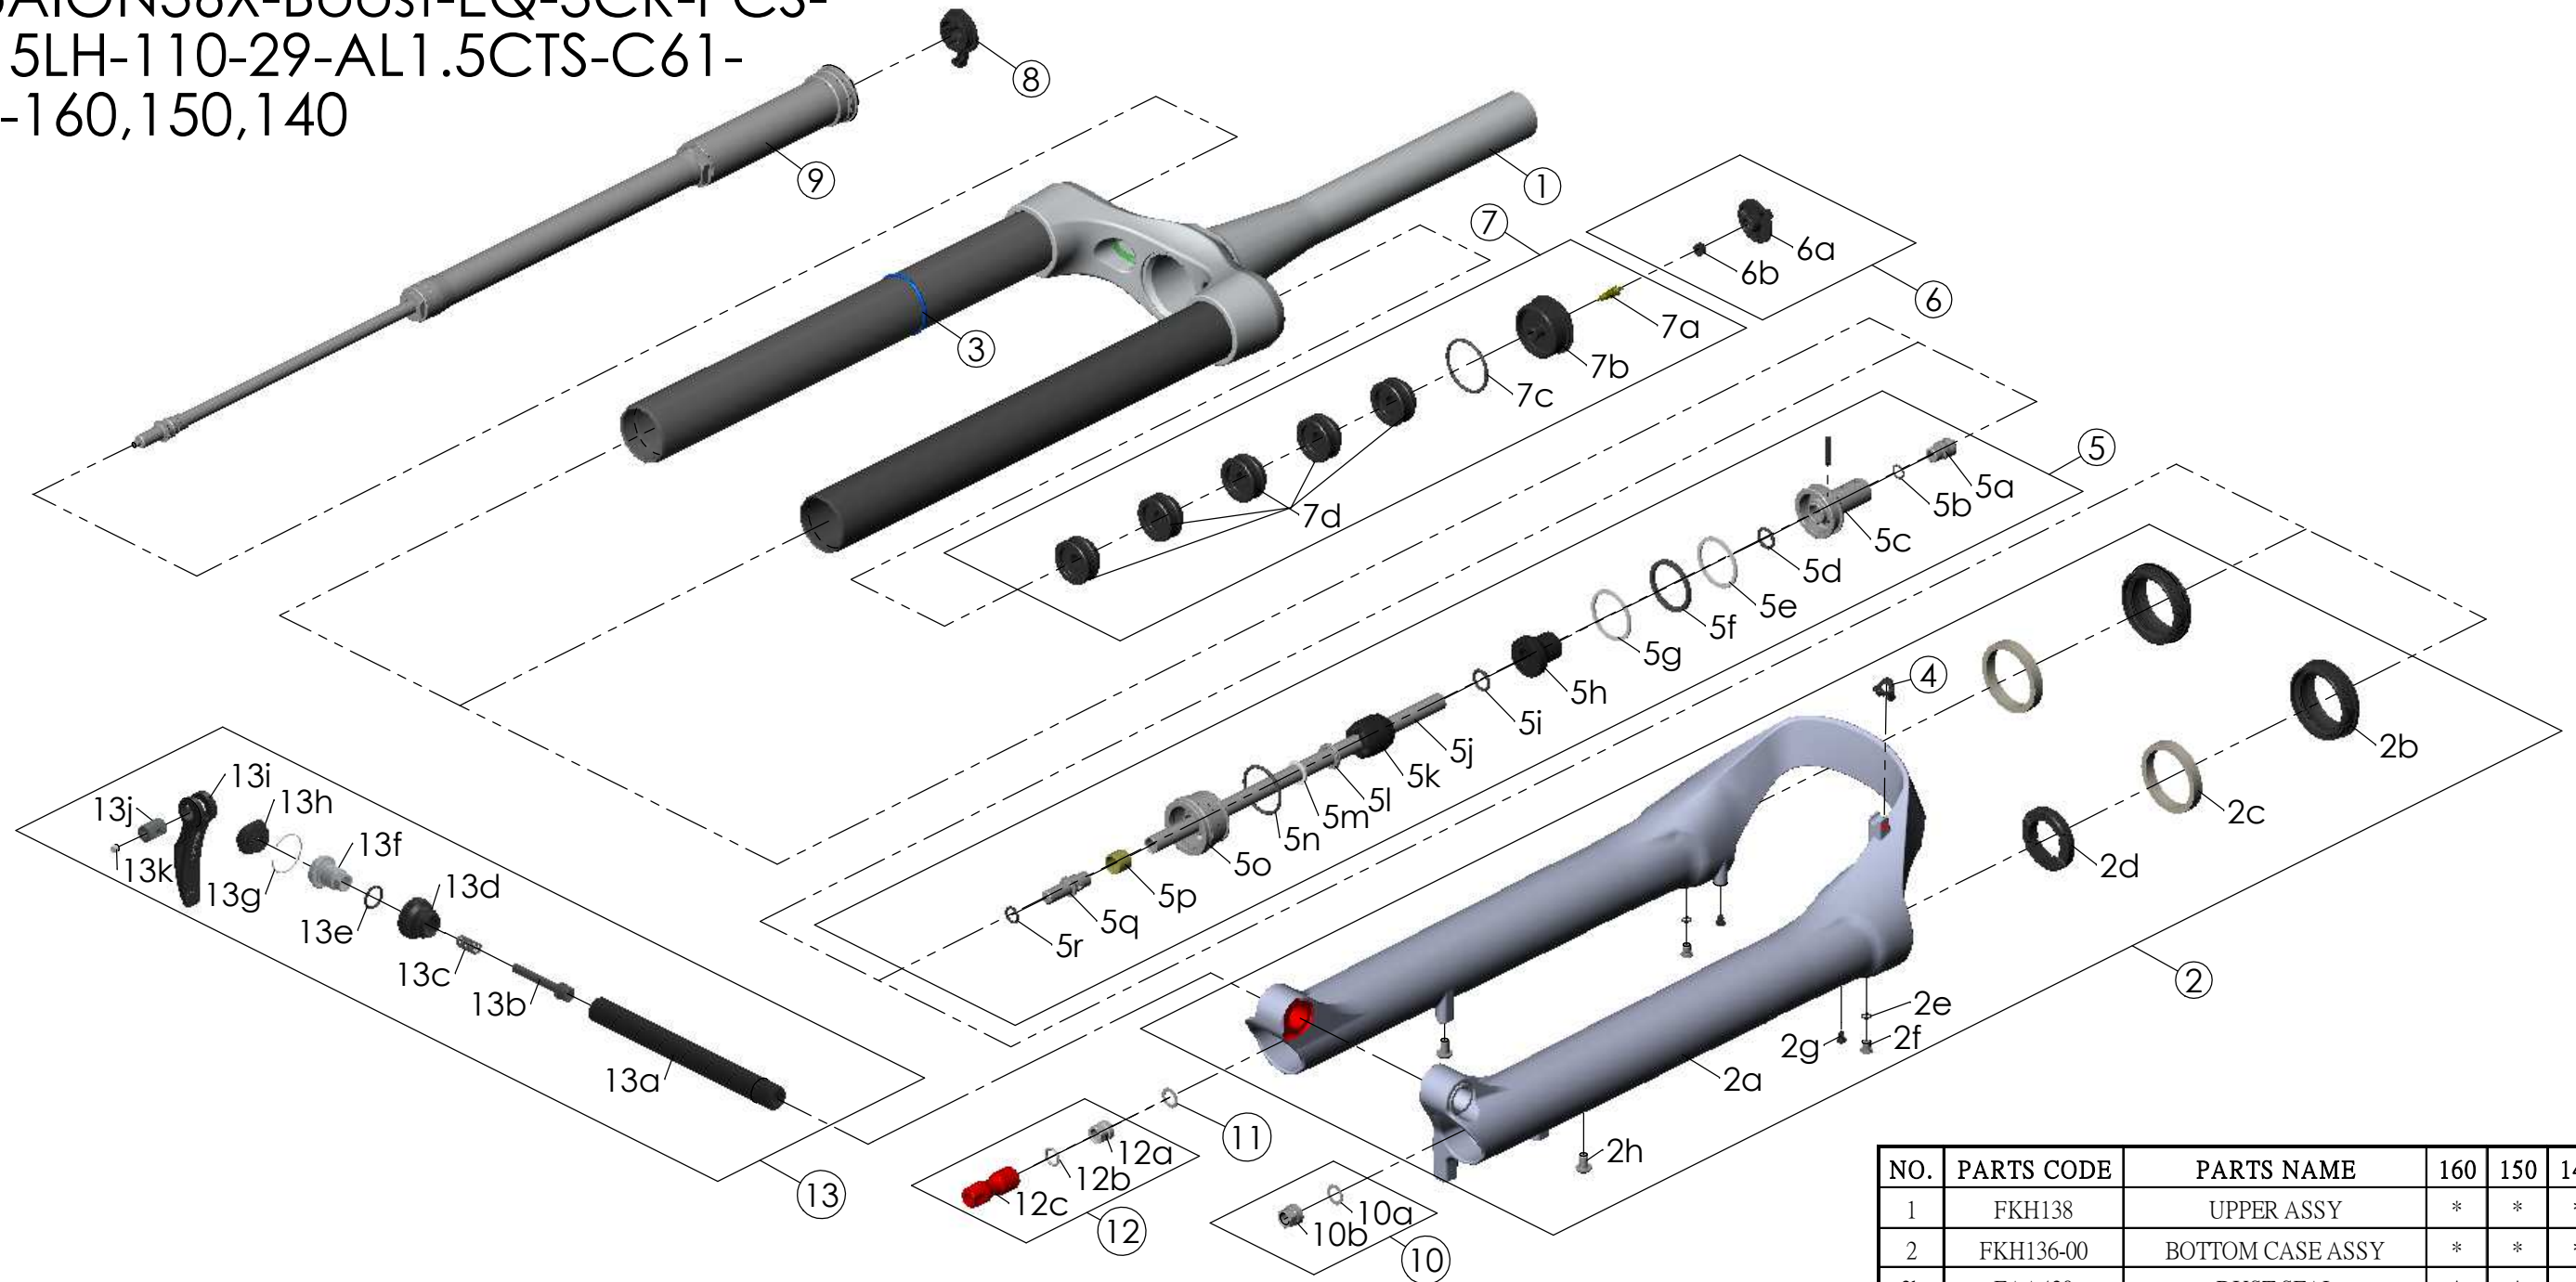

Date	2023.07.25	Version	0
Amended			

SF25AION36X-Boost-EQ-3CR-PCS-
DS-15LH-110-29-AL1.5CTS-C61-
O44-160,150,140

NO.	PARTS CODE	PARTS NAME	160	150	140	QT
11	CSS014	WASHER	*	*	*	1
12	FKE583	REBOUND KNOB ASSY	*	*	*	1
13	FKA116-02	15LH-110 AXLE SET	*	*	*	1

NO.	PARTS CODE	PARTS NAME	160	150	140	QT
6	FKE595	VALVE CAP ASSY	*	*	*	1
7	FKE594-02	AIR CAP ASSY	*			1
	FKE594-12			*		1
	FKE594-22				*	1
7d	FEG270	VOLUME REDUCER	*			5
	FEG270			*		6
	FEG270				*	7
8	FKE590-00	3CR KNOB ASSY	*	*	*	1
9	FUN210-25	3CR-PCS UNIT	*	*	*	1
10	FKA063-03	FIXING NUT SET	*	*	*	1

NO.	PARTS CODE	PARTS NAME	160	150	140	QT
1	FKH138	UPPER ASSY	*	*	*	1
2	FKH136-00	BOTTOM CASE ASSY	*	*	*	1
2b	FAA420	DUST SEAL	*	*	*	2
2c	FAA421-10	OIL WIPER	*	*	*	2
2d	FEP233-20	BOTTOM BUMPER	*	*	*	1
2e	FAA270	O RING	*	*	*	2
2f	FSB188	SEAL SCREW	*	*	*	2
2g	FAA200-10	MOUNT CAP	*	*	*	2
2h	FSB203	FIXING BOLT	*	*	*	2
3	FAA397-40	O RING	*	*	*	1
4	FEG034	CABLE CLIP	*	*	*	1
5	FKE587-01	SUPPORT TUBE ASSY-160	*			1
	FKE587-11	SUPPORT TUBE ASSY-150		*		1
	FKE587-21	SUPPORT TUBE ASSY-140			*	1