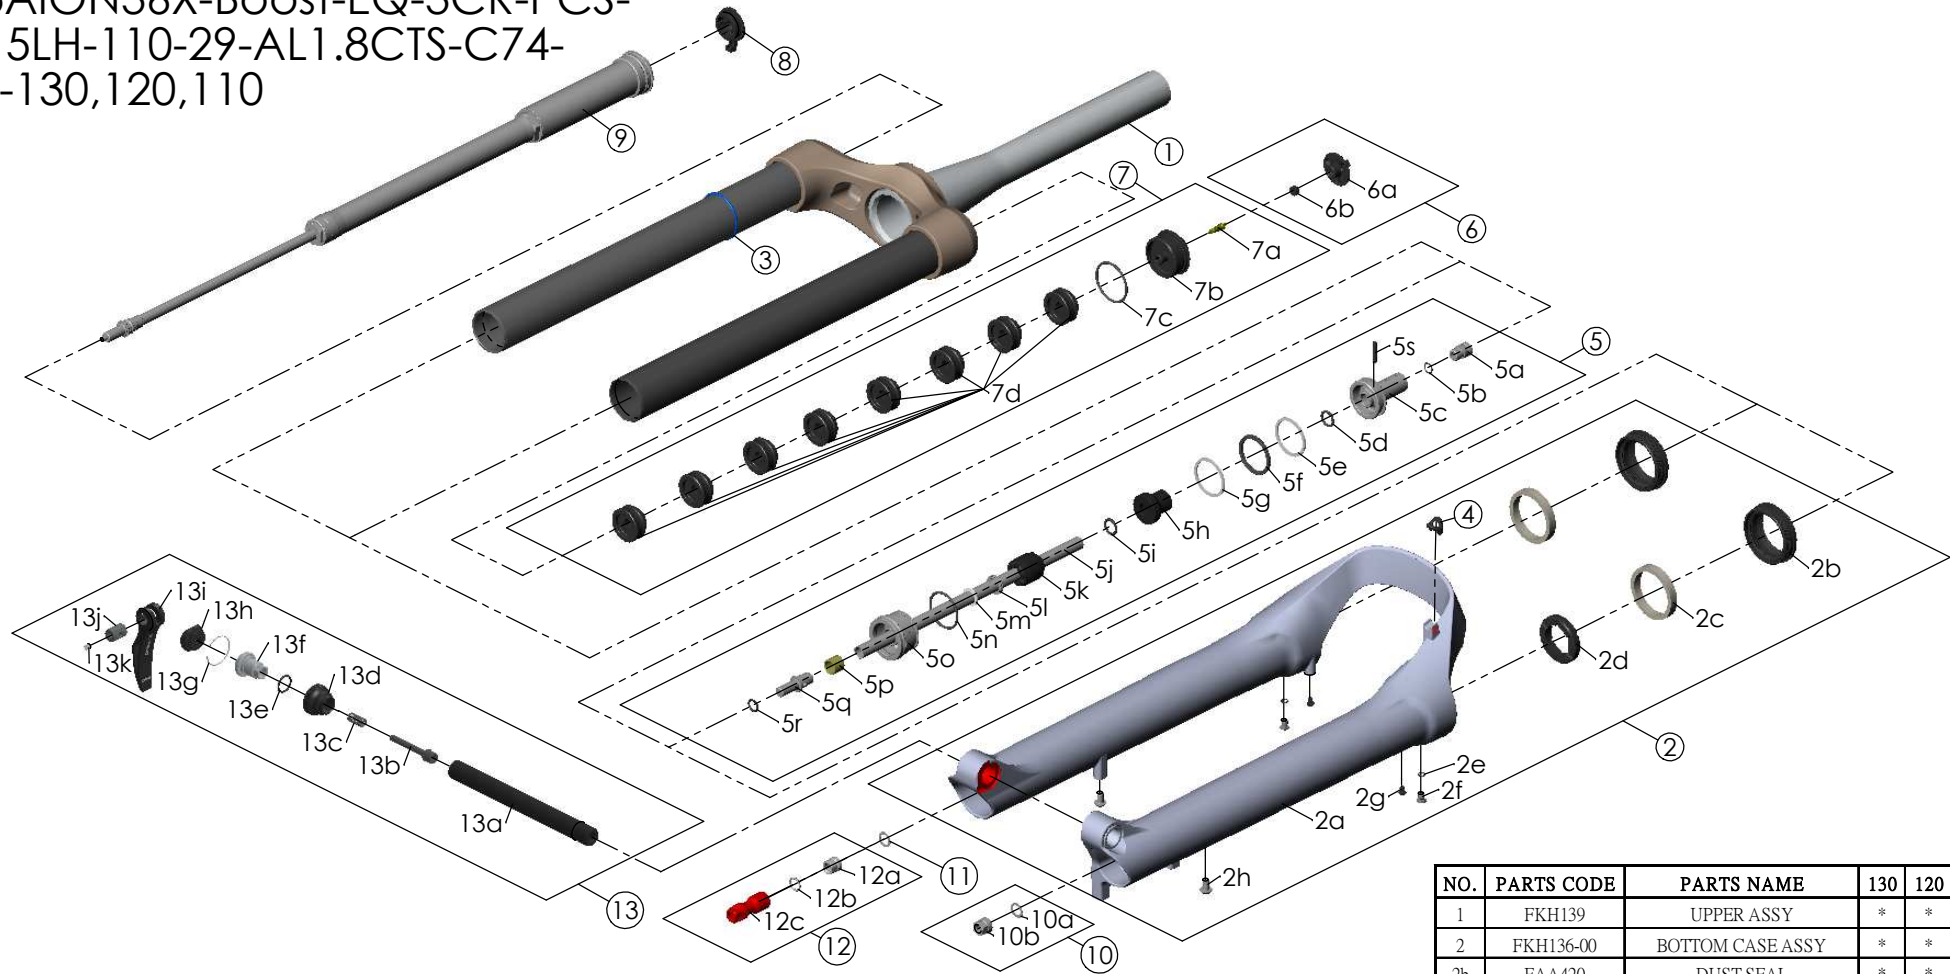

SF25AION36X-Boost-EQ-3CR-PCS-
DS-15LH-110-29-AL1.8CTS-C74-
O44-130,120,110

NO.	PARTS CODE	PARTS NAME	130	120	110	QT
11	CSS014	WASHER	*	*	*	1
12	FKE583	REBOUND KNOB ASSY	*	*	*	1
13	FKA116-02	15LH-110 AXLE SET	*	*	*	1

NO.	PARTS CODE	PARTS NAME	130	120	110	QT
6	FKE595	VALVE CAP ASSY	*	*	*	1
7	FKE594-32	AIR CAP ASSY	*	*	*	1
	FKE594-42		*	*	1	
	FKE594-52		*	*	1	
7d	FEF270	VOLUME REDUCER	*	*	*	8
	FEF270		*	*	9	
	FEF270		*	*	10	
8	FKE590-00	3CR KNOB ASSY	*	*	*	1
9	FUN210-25	3CR-PCS UNIT	*	*	*	1
10	FKA063-03	FIXING NUT SET	*	*	*	1

NO.	PARTS CODE	PARTS NAME	130	120	110	QT
1	FKH139	UPPER ASSY	*	*	*	1
2	FKH136-00	BOTTOM CASE ASSY	*	*	*	1
2b	FAA420	DUST SEAL	*	*	*	2
2c	FAA421-10	OIL WIPER	*	*	*	2
2d	FEP233-20	BOTTOM BUMPER	*	*	*	1
2e	FAA270	O RING	*	*	*	2
2f	FSB188	SEAL SCREW	*	*	*	2
2g	FAA200-10	MOUNT CAP	*	*	*	2
2h	FSB203	FIXING BOLT	*	*	*	2
3	FEF397-40	O RING	*	*	*	1
4	FEF034	CABLE CLIP	*	*	*	1
5	FKE587-02	SUPPORT TUBE ASSY-130	*	*	*	1
	FKE587-12	SUPPORT TUBE ASSY-120	*	*	*	1
	FKE587-22	SUPPORT TUBE ASSY-110	*	*	*	1