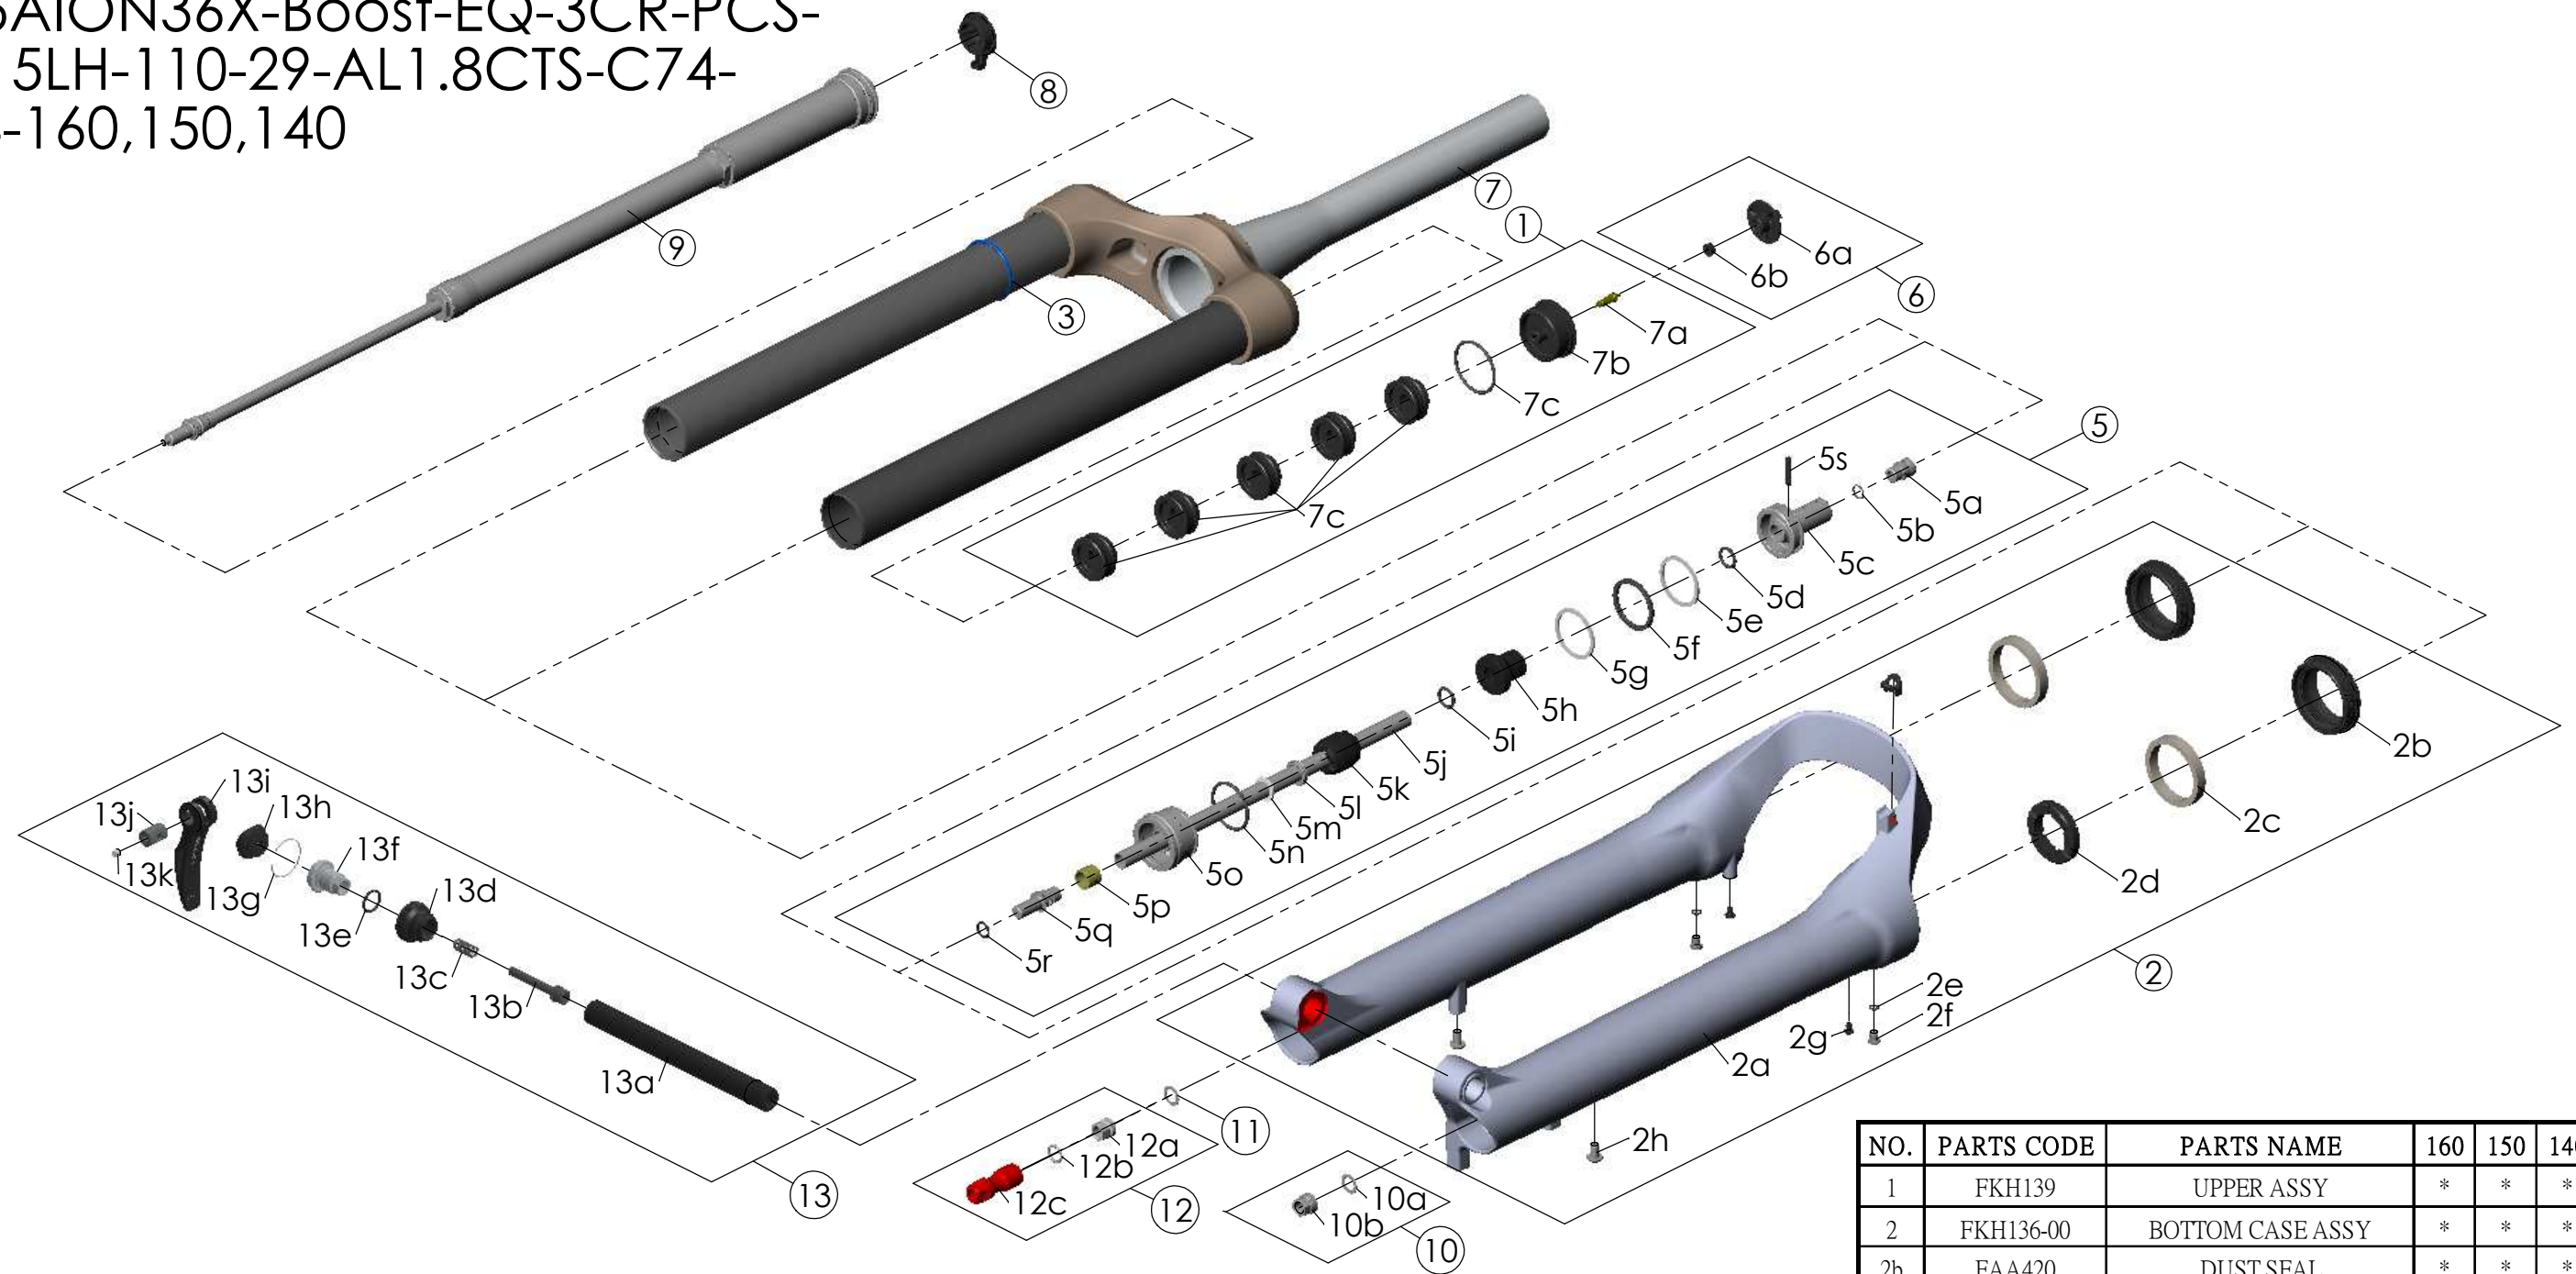

Date	2023.07.25	Version	0
Amended			

SF25AION36X-Boost-EQ-3CR-PCS-  
DS-15LH-110-29-AL1.8CTS-C74-  
O44-160,150,140

NO.	PARTS CODE	PARTS NAME	160	150	140	QT
11	CSS014	WASHER	*	*	*	1
12	FKE583	REBOUND KNOB ASSY	*	*	*	1
13	FKA116-02	15LH-110 AXLE SET	*	*	*	1

NO.	PARTS CODE	PARTS NAME	160	150	140	QT
6	FKE595	VALVE CAP ASSY	*	*	*	1
7	FKE594-02	AIR CAP ASSY	*			1
	FKE594-12			*		1
	FKE594-22				*	1
7d	FEG270	VOLUME REDUCER	*			5
	FEG270			*		6
	FEG270				*	7
8	FKE590-00	3CR KNOB ASSY	*	*	*	1
9	FUN210-25	3CR-PCS UNIT	*	*	*	1
10	FKA063-03	FIXING NUT SET	*	*	*	1

NO.	PARTS CODE	PARTS NAME	160	150	140	QT
1	FKH139	UPPER ASSY	*	*	*	1
2	FKH136-00	BOTTOM CASE ASSY	*	*	*	1
2b	FAA420	DUST SEAL	*	*	*	2
2c	FAA421-10	OIL WIPER	*	*	*	2
2d	FEP233-20	BOTTOM BUMPER	*	*	*	1
2e	FAA270	O RING	*	*	*	2
2f	FSB188	SEAL SCREW	*	*	*	2
2g	FAA200-10	MOUNT CAP	*	*	*	2
2h	FSB203	FIXING BOLT	*	*	*	2
3	FAA397-40	O RING	*	*	*	1
4	FEG034	CABLE CLIP	*	*	*	1
5	FKE587-01	SUPPORT TUBE ASSY-160	*			1
	FKE587-11	SUPPORT TUBE ASSY-150		*		1
	FKE587-21	SUPPORT TUBE ASSY-140			*	1