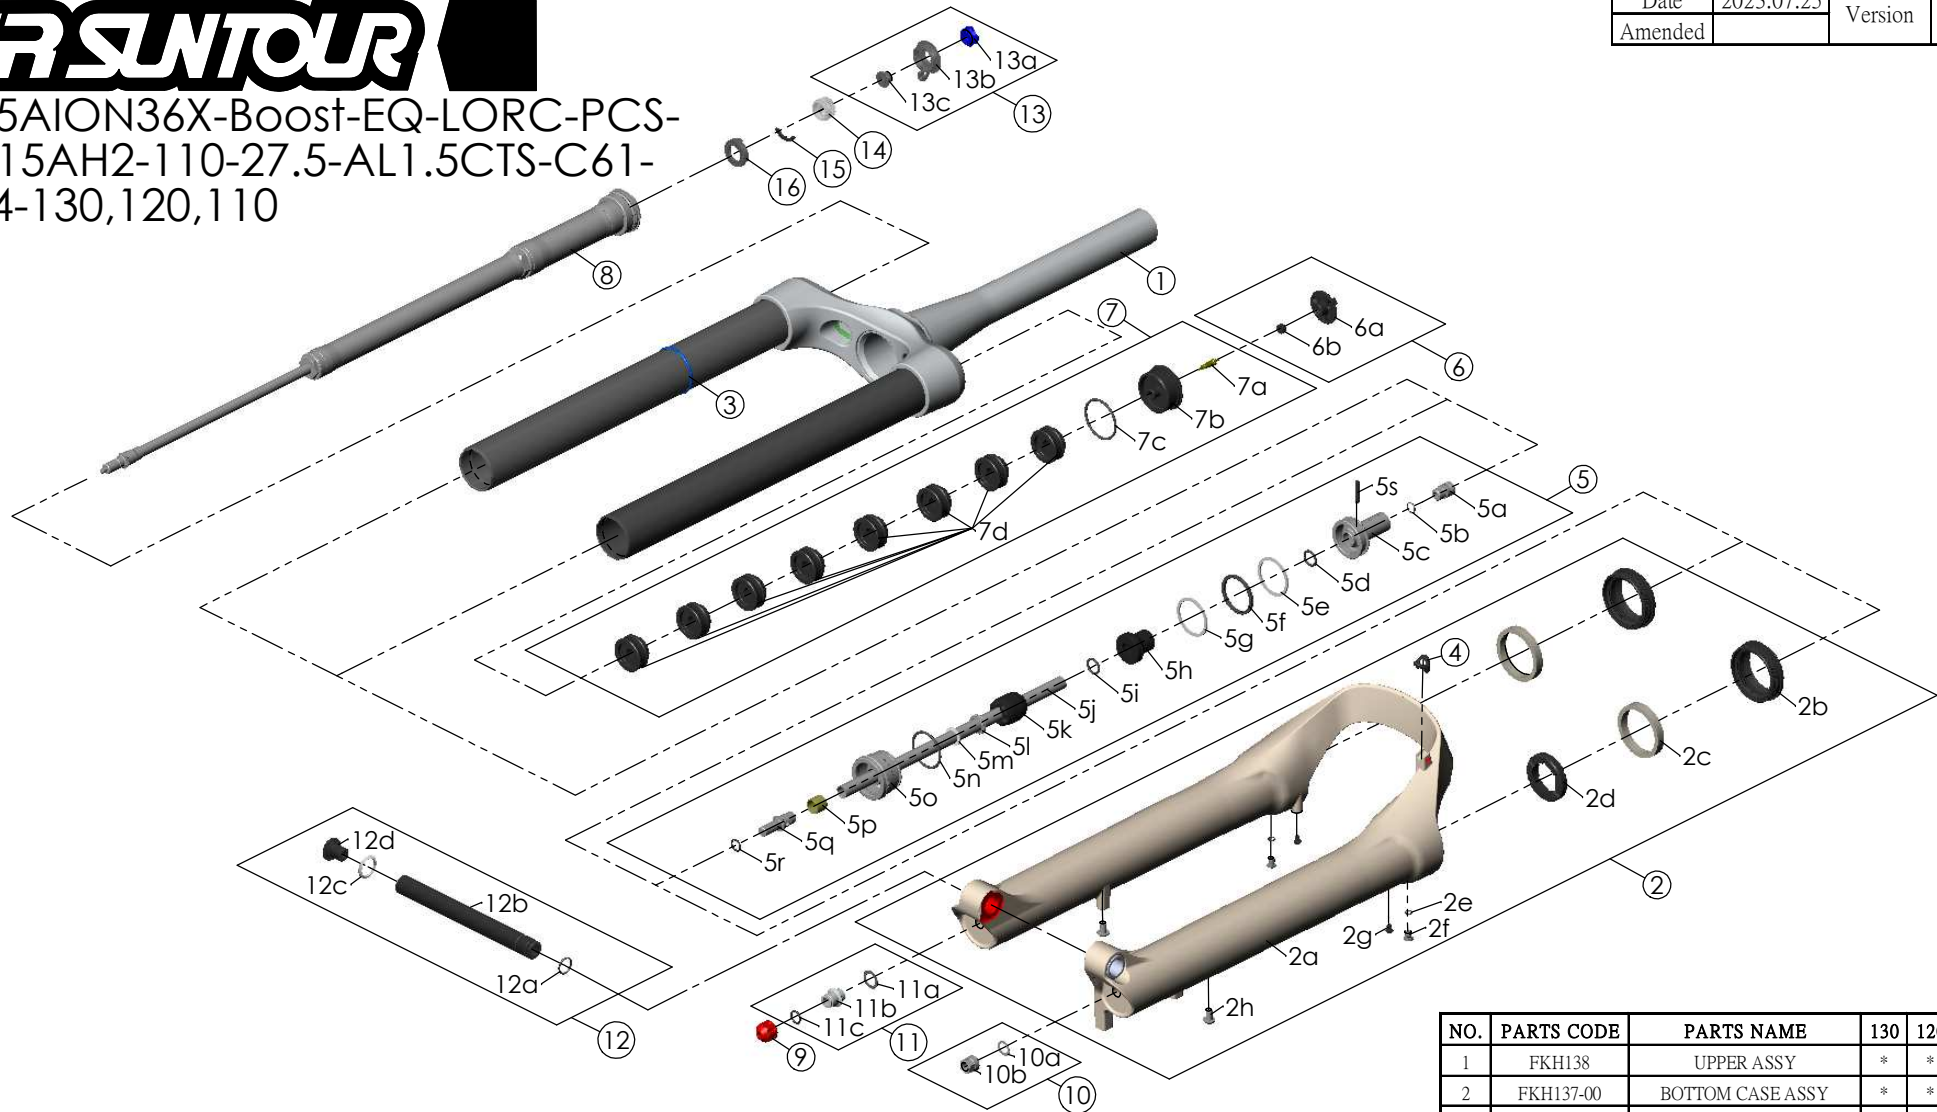

SF25AION36X-Boost-EQ-LORC-PCS-  
DS-15AH2-110-27.5-AL1.5CTS-C61-  
O44-130,120,110

Date	2023.07.25	Version	0
Amended			

NO.	PARTS CODE	PARTS NAME	130	120	110	QT
11	FKE436	FIXING NUT SET	*	*	*	1
12	FKA117-00	15AH2-110 AXLE SET	*	*	*	1
13	FKE421	LO-RC KNOB ASSY	*	*	*	1
14	FEE256-10	ADJUST CORE	*	*	*	1
15	FEE258	ADJUST CLICK	*	*	*	1
16	FEE257	CLICK HOLDER	*	*	*	1

NO.	PARTS CODE	PARTS NAME	130	120	110	QT
6	FKE595	VALVE CAP ASSY	*	*	*	1
7	FKE594-32	AIR CAP ASSY	*			1
	FKE594-42			*		1
	FKE594-52				*	1
7d	FEFG270	VOLUME REDUCER				8
	FEFG270			*		9
	FEFG270				*	10
8	FUN131-55	LORC-PCS UNIT	*	*	*	1
9	FEFG201	REBOUND KNOB	*	*	*	1
10	FKA063-03	FIXING NUT SET	*	*	*	1

NO.	PARTS CODE	PARTS NAME	130	120	110	QT
1	FKH138	UPPER ASSY	*	*	*	1
2	FKH137-00	BOTTOM CASE ASSY	*	*	*	1
2b	FAA420	DUST SEAL	*	*	*	2
2c	FAA421-10	OIL WIPER	*	*	*	2
2d	FEP233-20	BOTTOM BUMPER	*	*	*	1
2e	FAA270	O RING	*	*	*	2
2f	FSB188	SEAL SCREW	*	*	*	2
2g	FAA200-10	MOUNT CAP	*	*	*	2
2h	FSB203	FIXING BOLT	*	*	*	2
3	FEFG397-40	O RING	*	*	*	1
4	FEFG034	CABLE CLIP	*	*	*	1
5	FKE587-02	SUPPORT TUBE ASSY-130	*			1
	FKE587-12	SUPPORT TUBE ASSY-120		*		1
	FKE587-22	SUPPORT TUBE ASSY-110			*	1