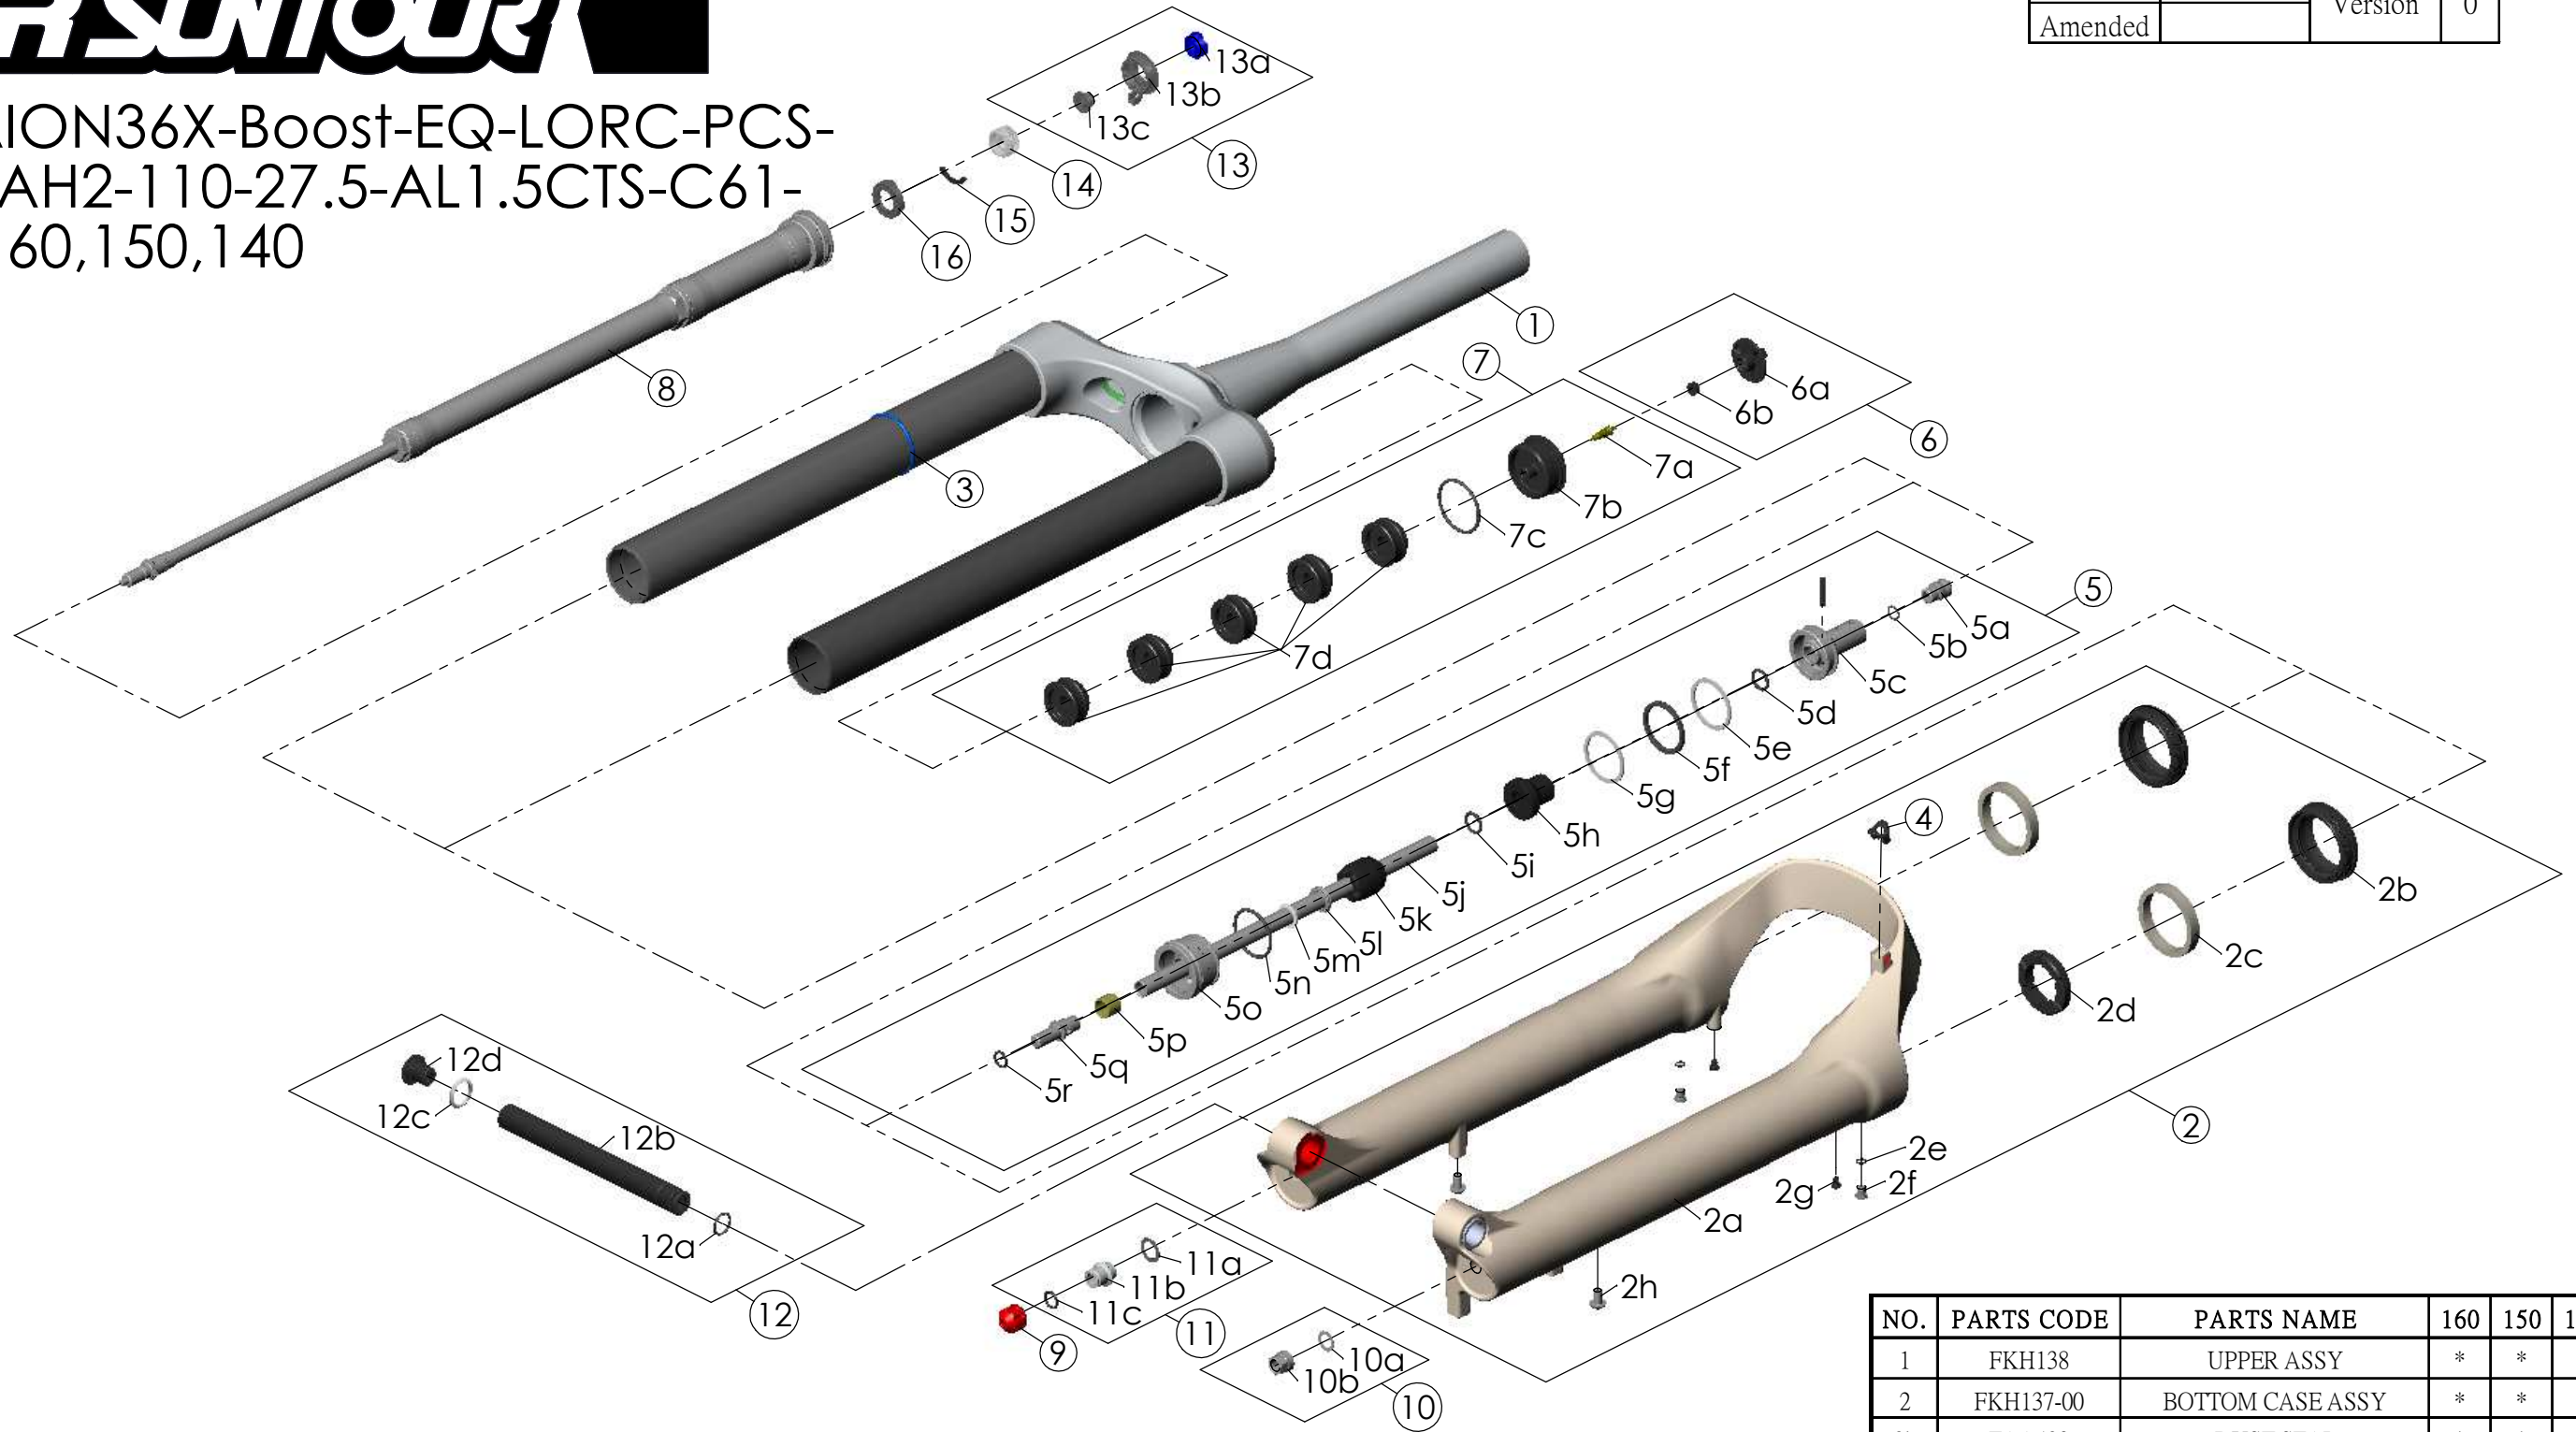

SF25AION36X-Boost-EQ-LORC-PCS-
DS-15AH2-110-27.5-AL1.5CTS-C61-
O44-160,150,140

Date	2023.07.25	Version	0
Amended			

NO.	PARTS CODE	PARTS NAME	160	150	140	QT
11	FKE436	FIXING NUT SET	*	*	*	1
12	FKA117-00	15AH2-110 AXLE SET	*	*	*	1
13	FKE421	LO-RC KNOB ASSY	*	*	*	1
14	FEE256-10	ADJUST CORE	*	*	*	1
15	FEE258	ADJUST CLICK	*	*	*	1
16	FEE257	CLICK HOLDER	*	*	*	1

NO.	PARTS CODE	PARTS NAME	160	150	140	QT
6	FKE595	VALVE CAP ASSY	*	*	*	1
7	FKE594-02	AIR CAP ASSY	*			1
	FKE594-12			*		1
	FKE594-22				*	1
7d	FEG270	VOLUME REDUCER	*			5
	FEG270			*		6
	FEG270				*	7
8	FUN131-55	LORC-PCS UNIT	*	*	*	1
9	FEG201	REBOUND KNOB	*	*	*	1
10	FKA063-03	FIXING NUT SET	*	*	*	1

NO.	PARTS CODE	PARTS NAME	160	150	140	QT
1	FKH138	UPPER ASSY	*	*	*	1
2	FKH137-00	BOTTOM CASE ASSY	*	*	*	1
2b	FAA420	DUST SEAL	*	*	*	2
2c	FAA421-10	OIL WIPER	*	*	*	2
2d	FEP233-20	BOTTOM BUMPER	*	*	*	1
2e	FAA270	O RING	*	*	*	2
2f	FSB188	SEAL SCREW	*	*	*	2
2g	FAA200-10	MOUNT CAP	*	*	*	2
2h	FSB203	FIXING BOLT	*	*	*	2
3	FAA397-40	O RING	*	*	*	1
4	FEG034	CABLE CLIP	*	*	*	1
5	FKE587-01	SUPPORT TUBE ASSY-160	*			1
	FKE587-11	SUPPORT TUBE ASSY-150		*		1
	FKE587-21	SUPPORT TUBE ASSY-140			*	1