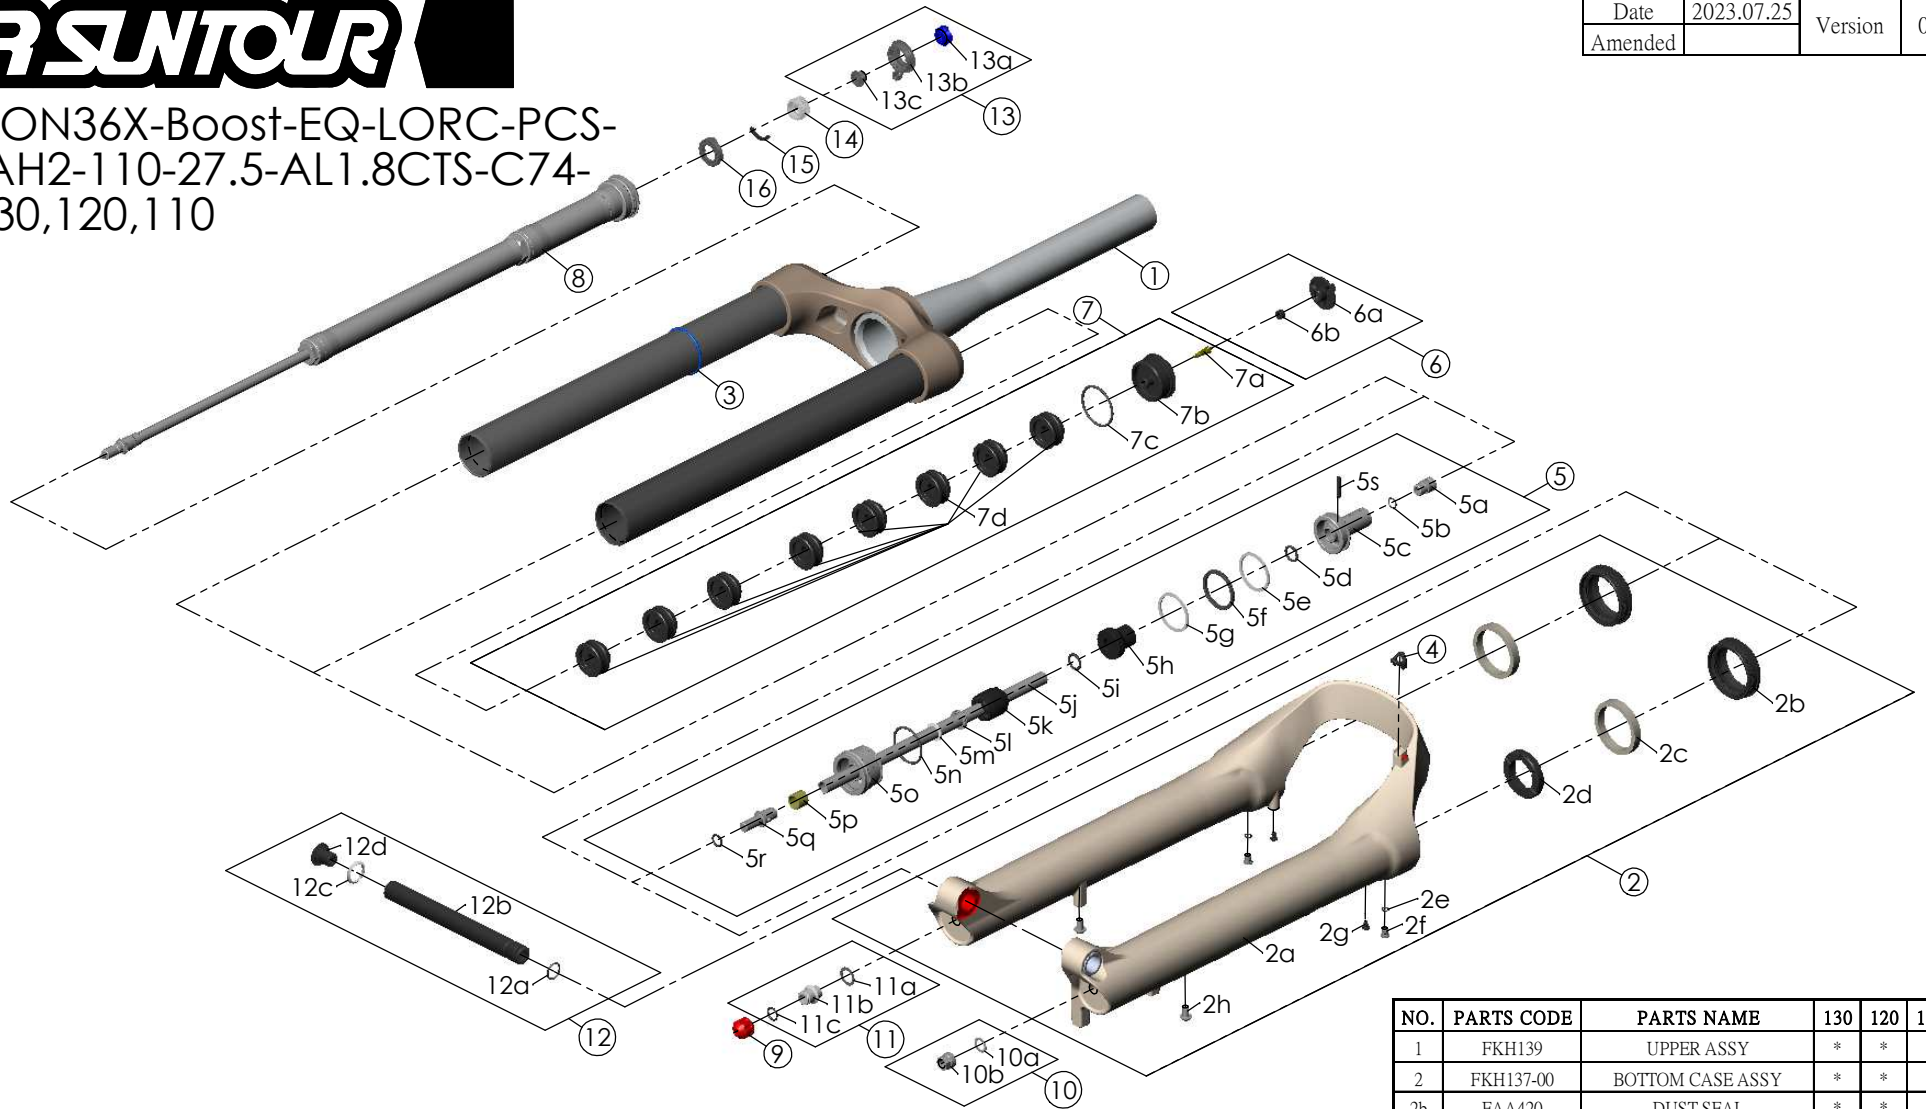

SF25AION36X-Boost-EQ-LORC-PCS-
DS-15AH2-110-27.5-AL1.8CTS-C74-
O44-130,120,110

Date	2023.07.25	Version	0
Amended			

NO.	PARTS CODE	PARTS NAME	130	120	110	QT
11	FKE436	FIXING NUT SET	*	*	*	1
12	FKA117-00	15AH2-110 AXLE SET	*	*	*	1
13	FKE421	LO-RC KNOB ASSY	*	*	*	1
14	FEE256-10	ADJUST CORE	*	*	*	1
15	FEE258	ADJUST CLICK	*	*	*	1
16	FEE257	CLICK HOLDER	*	*	*	1

NO.	PARTS CODE	PARTS NAME	130	120	110	QT
6	FKE595	VALVE CAP ASSY	*	*	*	1
	FKE594-32	AIR CAP ASSY	*			1
	FKE594-42			*		1
	FKE594-52			*	1	
7d	FEF270	VOLUME REDUCER	*			8
	FEF270			*		9
	FEF270				*	10
8	FUN131-55	LORC-PCS UNIT	*	*	*	1
9	FEF201	REBOUND KNOB	*	*	*	1
10	FKA063-03	FIXING NUT SET	*	*	*	1

NO.	PARTS CODE	PARTS NAME	130	120	110	QT
1	FKH139	UPPER ASSY	*	*	*	1
2	FKH137-00	BOTTOM CASE ASSY	*	*	*	1
2b	FAA420	DUST SEAL	*	*	*	2
2c	FAA421-10	OIL WIPER	*	*	*	2
2d	FEP233-20	BOTTOM BUMPER	*	*	*	1
2e	FAA270	O RING	*	*	*	2
2f	FSB188	SEAL SCREW	*	*	*	2
2g	FAA200-10	MOUNT CAP	*	*	*	2
2h	FSB203	FIXING BOLT	*	*	*	2
3	FEF397-40	O RING	*	*	*	1
4	FEF034	CABLE CLIP	*	*	*	1
5	FKE587-02	SUPPORT TUBE ASSY-130	*			1
	FKE587-12	SUPPORT TUBE ASSY-120		*		1
	FKE587-22	SUPPORT TUBE ASSY-110			*	1