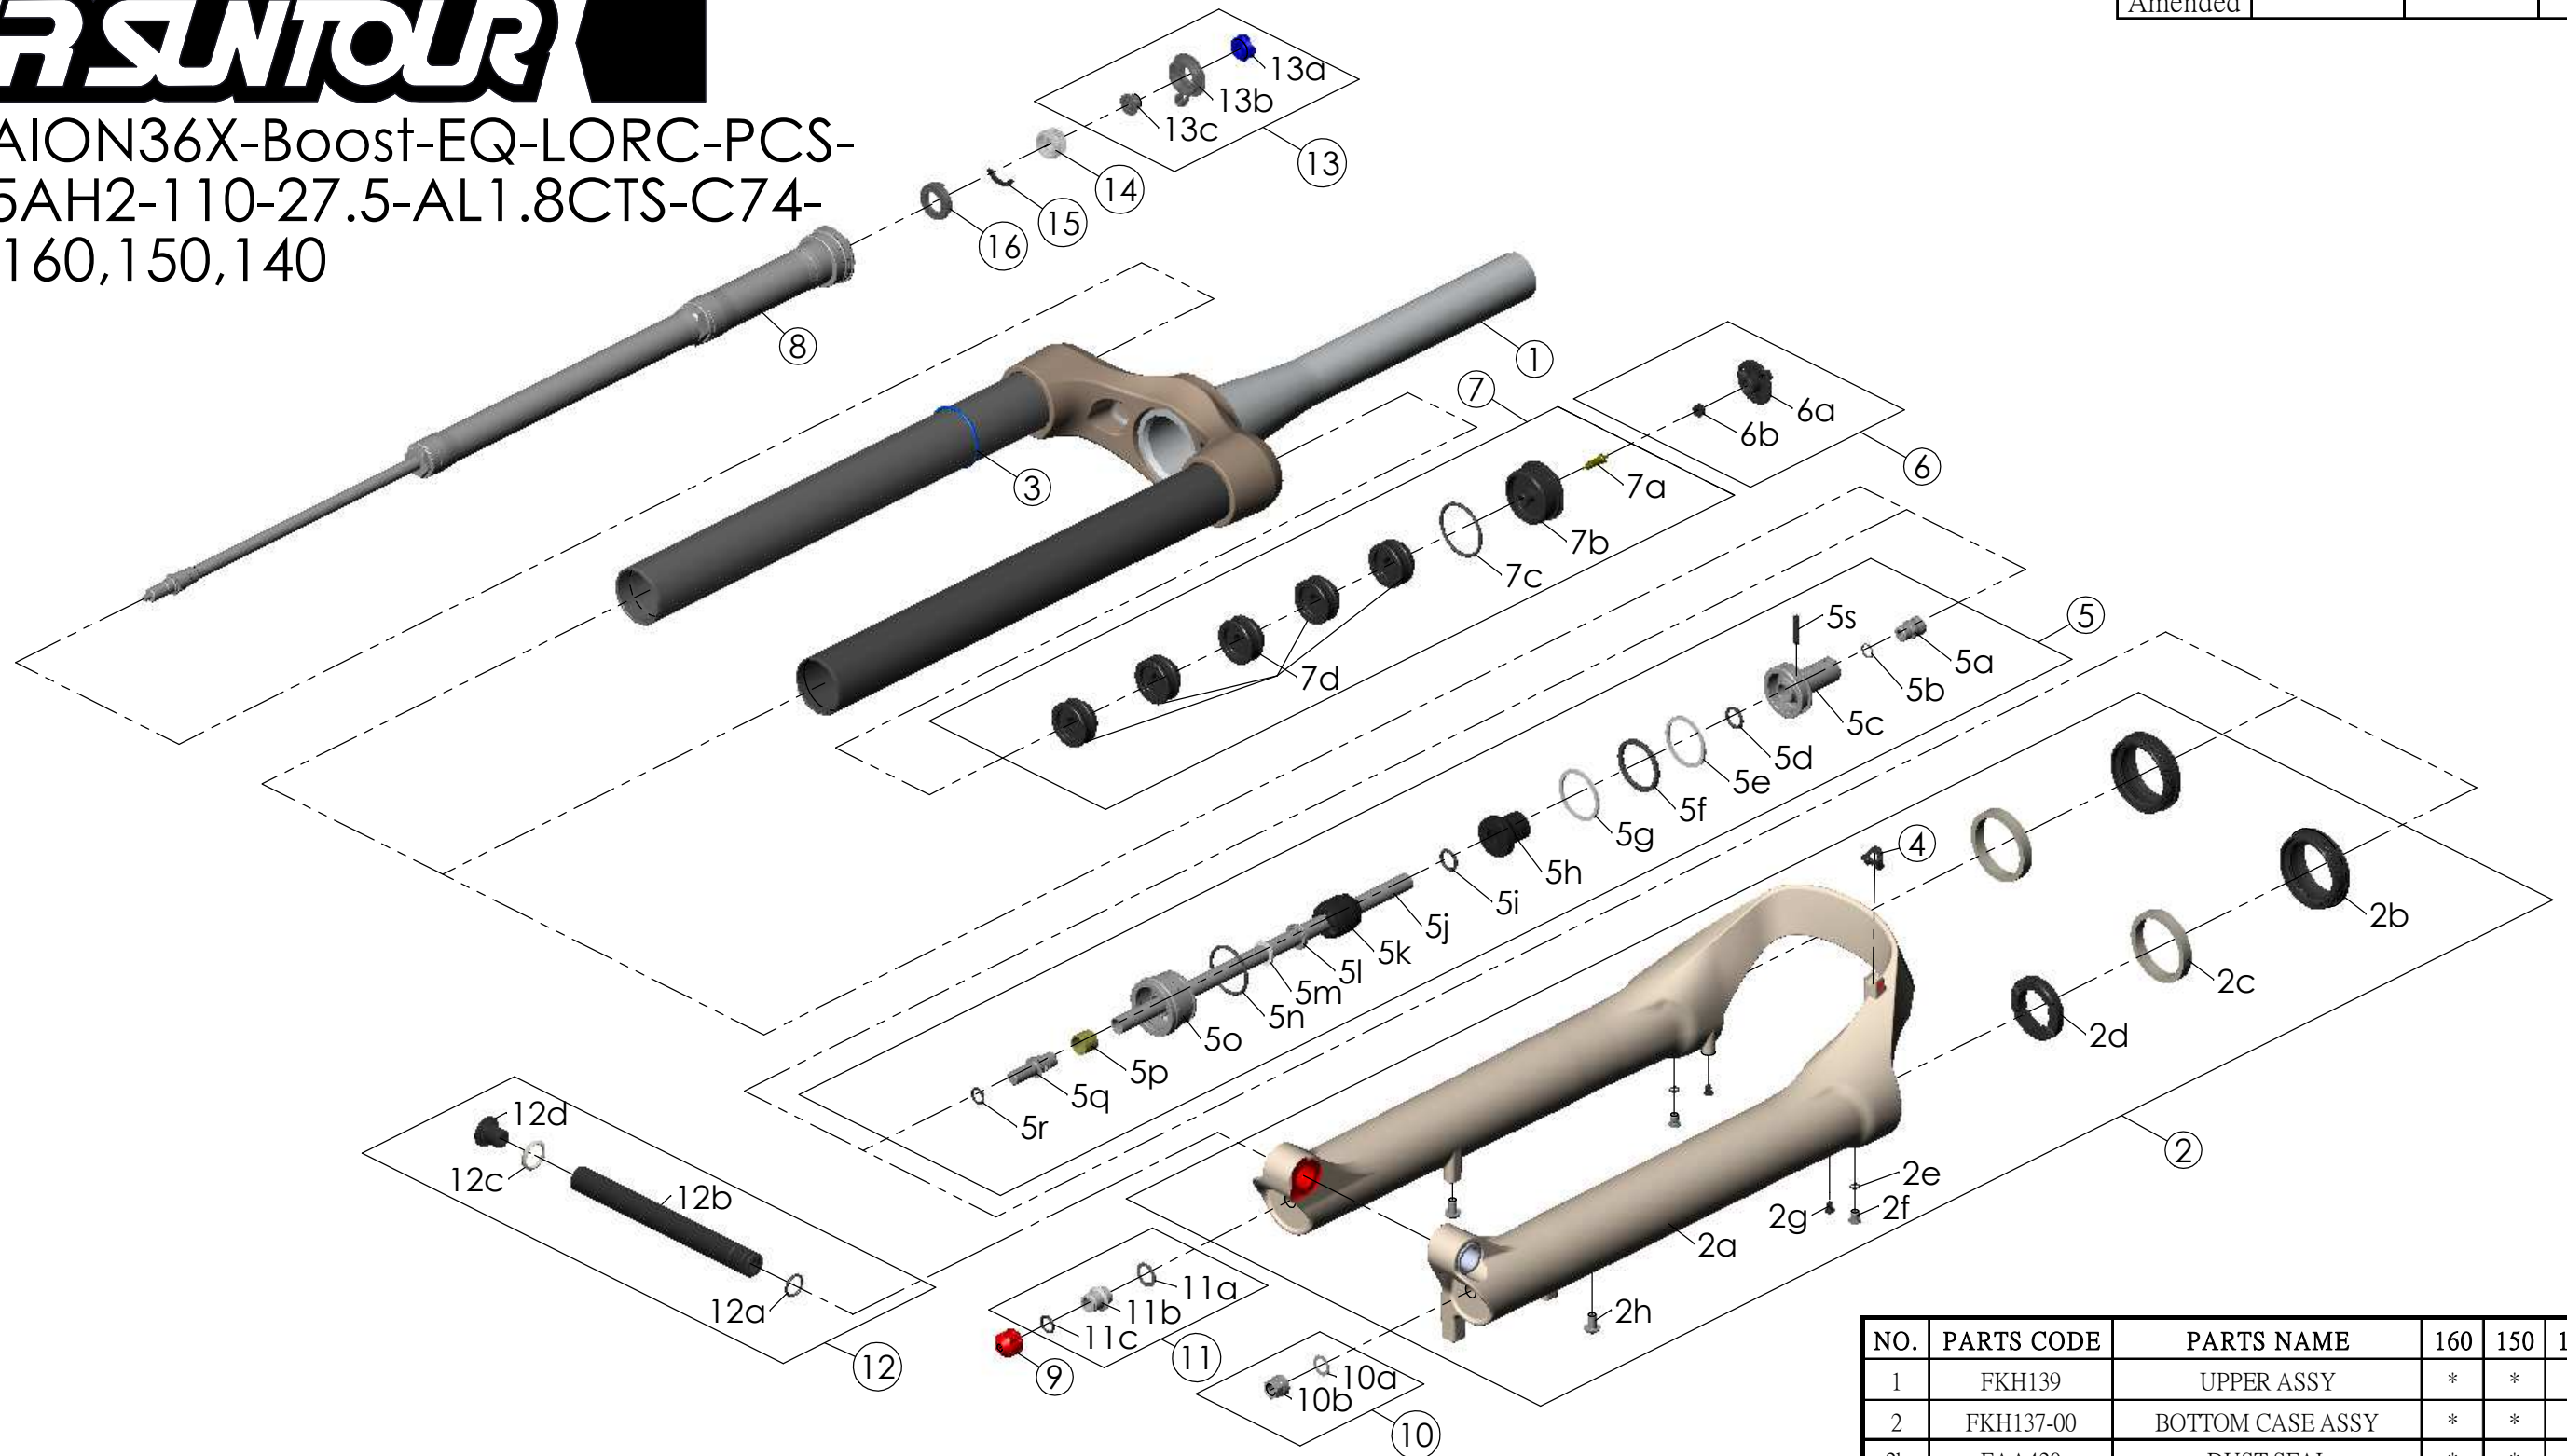

SF25AION36X-Boost-EQ-LORC-PCS-
DS-15AH2-110-27.5-AL1.8CTS-C74-
O44-160,150,140

Date	2023.07.25	Version	0
Amended			

NO.	PARTS CODE	PARTS NAME	160	150	140	QT
11	FKE436	FIXING NUT SET	*	*	*	1
12	FKA117-00	15AH2-110 AXLE SET	*	*	*	1
13	FKE421	LO-RC KNOB ASSY	*	*	*	1
14	FEE256-10	ADJUST CORE	*	*	*	1
15	FEE258	ADJUST CLICK	*	*	*	1
16	FEE257	CLICK HOLDER	*	*	*	1

NO.	PARTS CODE	PARTS NAME	160	150	140	QT
6	FKE595	VALVE CAP ASSY	*	*	*	1
7	FKE594-02	AIR CAP ASSY	*			1
	FKE594-12			*		1
	FKE594-22				*	1
7d	FEG270	VOLUME REDUCER	*			5
	FEG270			*		6
	FEG270				*	7
8	FUN131-55	LORC-PCS UNIT	*	*	*	1
9	FEG201	REBOUND KNOB	*	*	*	1
10	FKA063-03	FIXING NUT SET	*	*	*	1

NO.	PARTS CODE	PARTS NAME	160	150	140	QT
1	FKH139	UPPER ASSY	*	*	*	1
2	FKH137-00	BOTTOM CASE ASSY	*	*	*	1
2b	FAA420	DUST SEAL	*	*	*	2
2c	FAA421-10	OIL WIPER	*	*	*	2
2d	FEP233-20	BOTTOM BUMPER	*	*	*	1
2e	FAA270	O RING	*	*	*	2
2f	FSB188	SEAL SCREW	*	*	*	2
2g	FAA200-10	MOUNT CAP	*	*	*	2
2h	FSB203	FIXING BOLT	*	*	*	2
3	FAA397-40	O RING	*	*	*	1
4	FEG034	CABLE CLIP	*	*	*	1
5	FKE587-01	SUPPORT TUBE ASSY-160	*			1
	FKE587-11	SUPPORT TUBE ASSY-150		*		1
	FKE587-21	SUPPORT TUBE ASSY-140			*	1