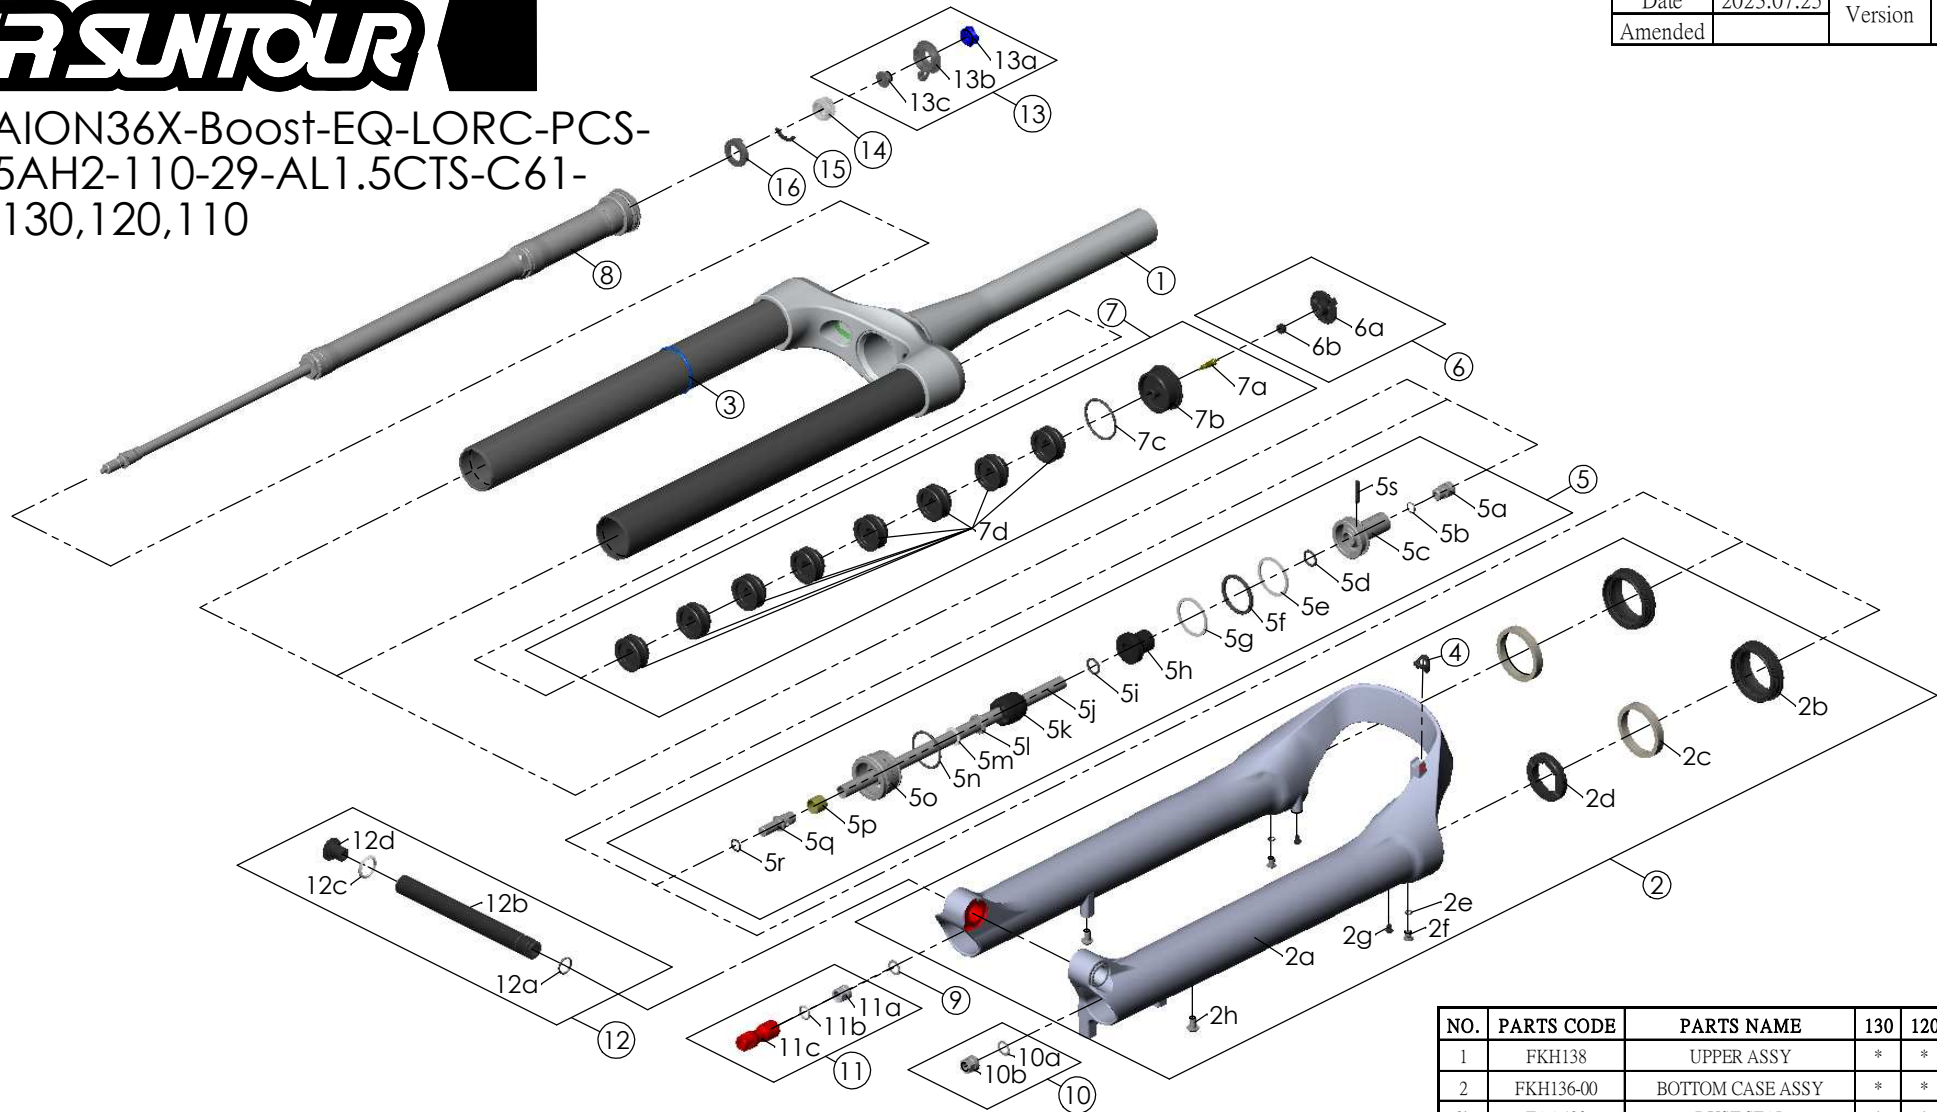

SF25AION36X-Boost-EQ-LORC-PCS-
DS-15AH2-110-29-AL1.5CTS-C61-
O44-130,120,110

Date	2023.07.25	Version	0
Amended			

NO.	PARTS CODE	PARTS NAME	130	120	110	QT
11	FKE583	REBOUND KNOB ASSY	*	*	*	1
12	FKA117-00	15AH2-110 AXLE SET	*	*	*	1
13	FKE421	LO-RC KNOB ASSY	*	*	*	1
14	FEE256-10	ADJUST CORE	*	*	*	1
15	FEE258	ADJUST CLICK	*	*	*	1
16	FEE257	CLICK HOLDER	*	*	*	1

NO.	PARTS CODE	PARTS NAME	130	120	110	QT
6	FKE595	VALVE CAP ASSY	*	*	*	1
7	FKE594-32	AIR CAP ASSY	*			1
	FKE594-42			*		1
	FKE594-52				*	1
7d	FEG270	VOLUME REDUCER	*			8
	FEG270			*		9
	FEG270				*	10
8	FUN131-55	LORC-PCS UNIT	*	*	*	1
9	CSS014	WASHER	*	*	*	1
10	FKA063-03	FIXING NUT SET	*	*	*	1

NO.	PARTS CODE	PARTS NAME	130	120	110	QT
1	FKH138	UPPER ASSY	*	*	*	1
2	FKH136-00	BOTTOM CASE ASSY	*	*	*	1
2b	FAA420	DUST SEAL	*	*	*	2
2c	FAA421-10	OIL WIPER	*	*	*	2
2d	FEP233-20	BOTTOM BUMPER	*	*	*	1
2e	FAA270	O RING	*	*	*	2
2f	FSB188	SEAL SCREW	*	*	*	2
2g	FAA200-10	MOUNT CAP	*	*	*	2
2h	FSB203	FIXING BOLT	*	*	*	2
3	FEG397-40	O RING	*	*	*	1
4	FEG034	CABLE CLIP	*	*	*	1
5	FKE587-02	SUPPORT TUBE ASSY-130	*			1
	FKE587-12	SUPPORT TUBE ASSY-120		*		1
	FKE587-22	SUPPORT TUBE ASSY-110			*	1