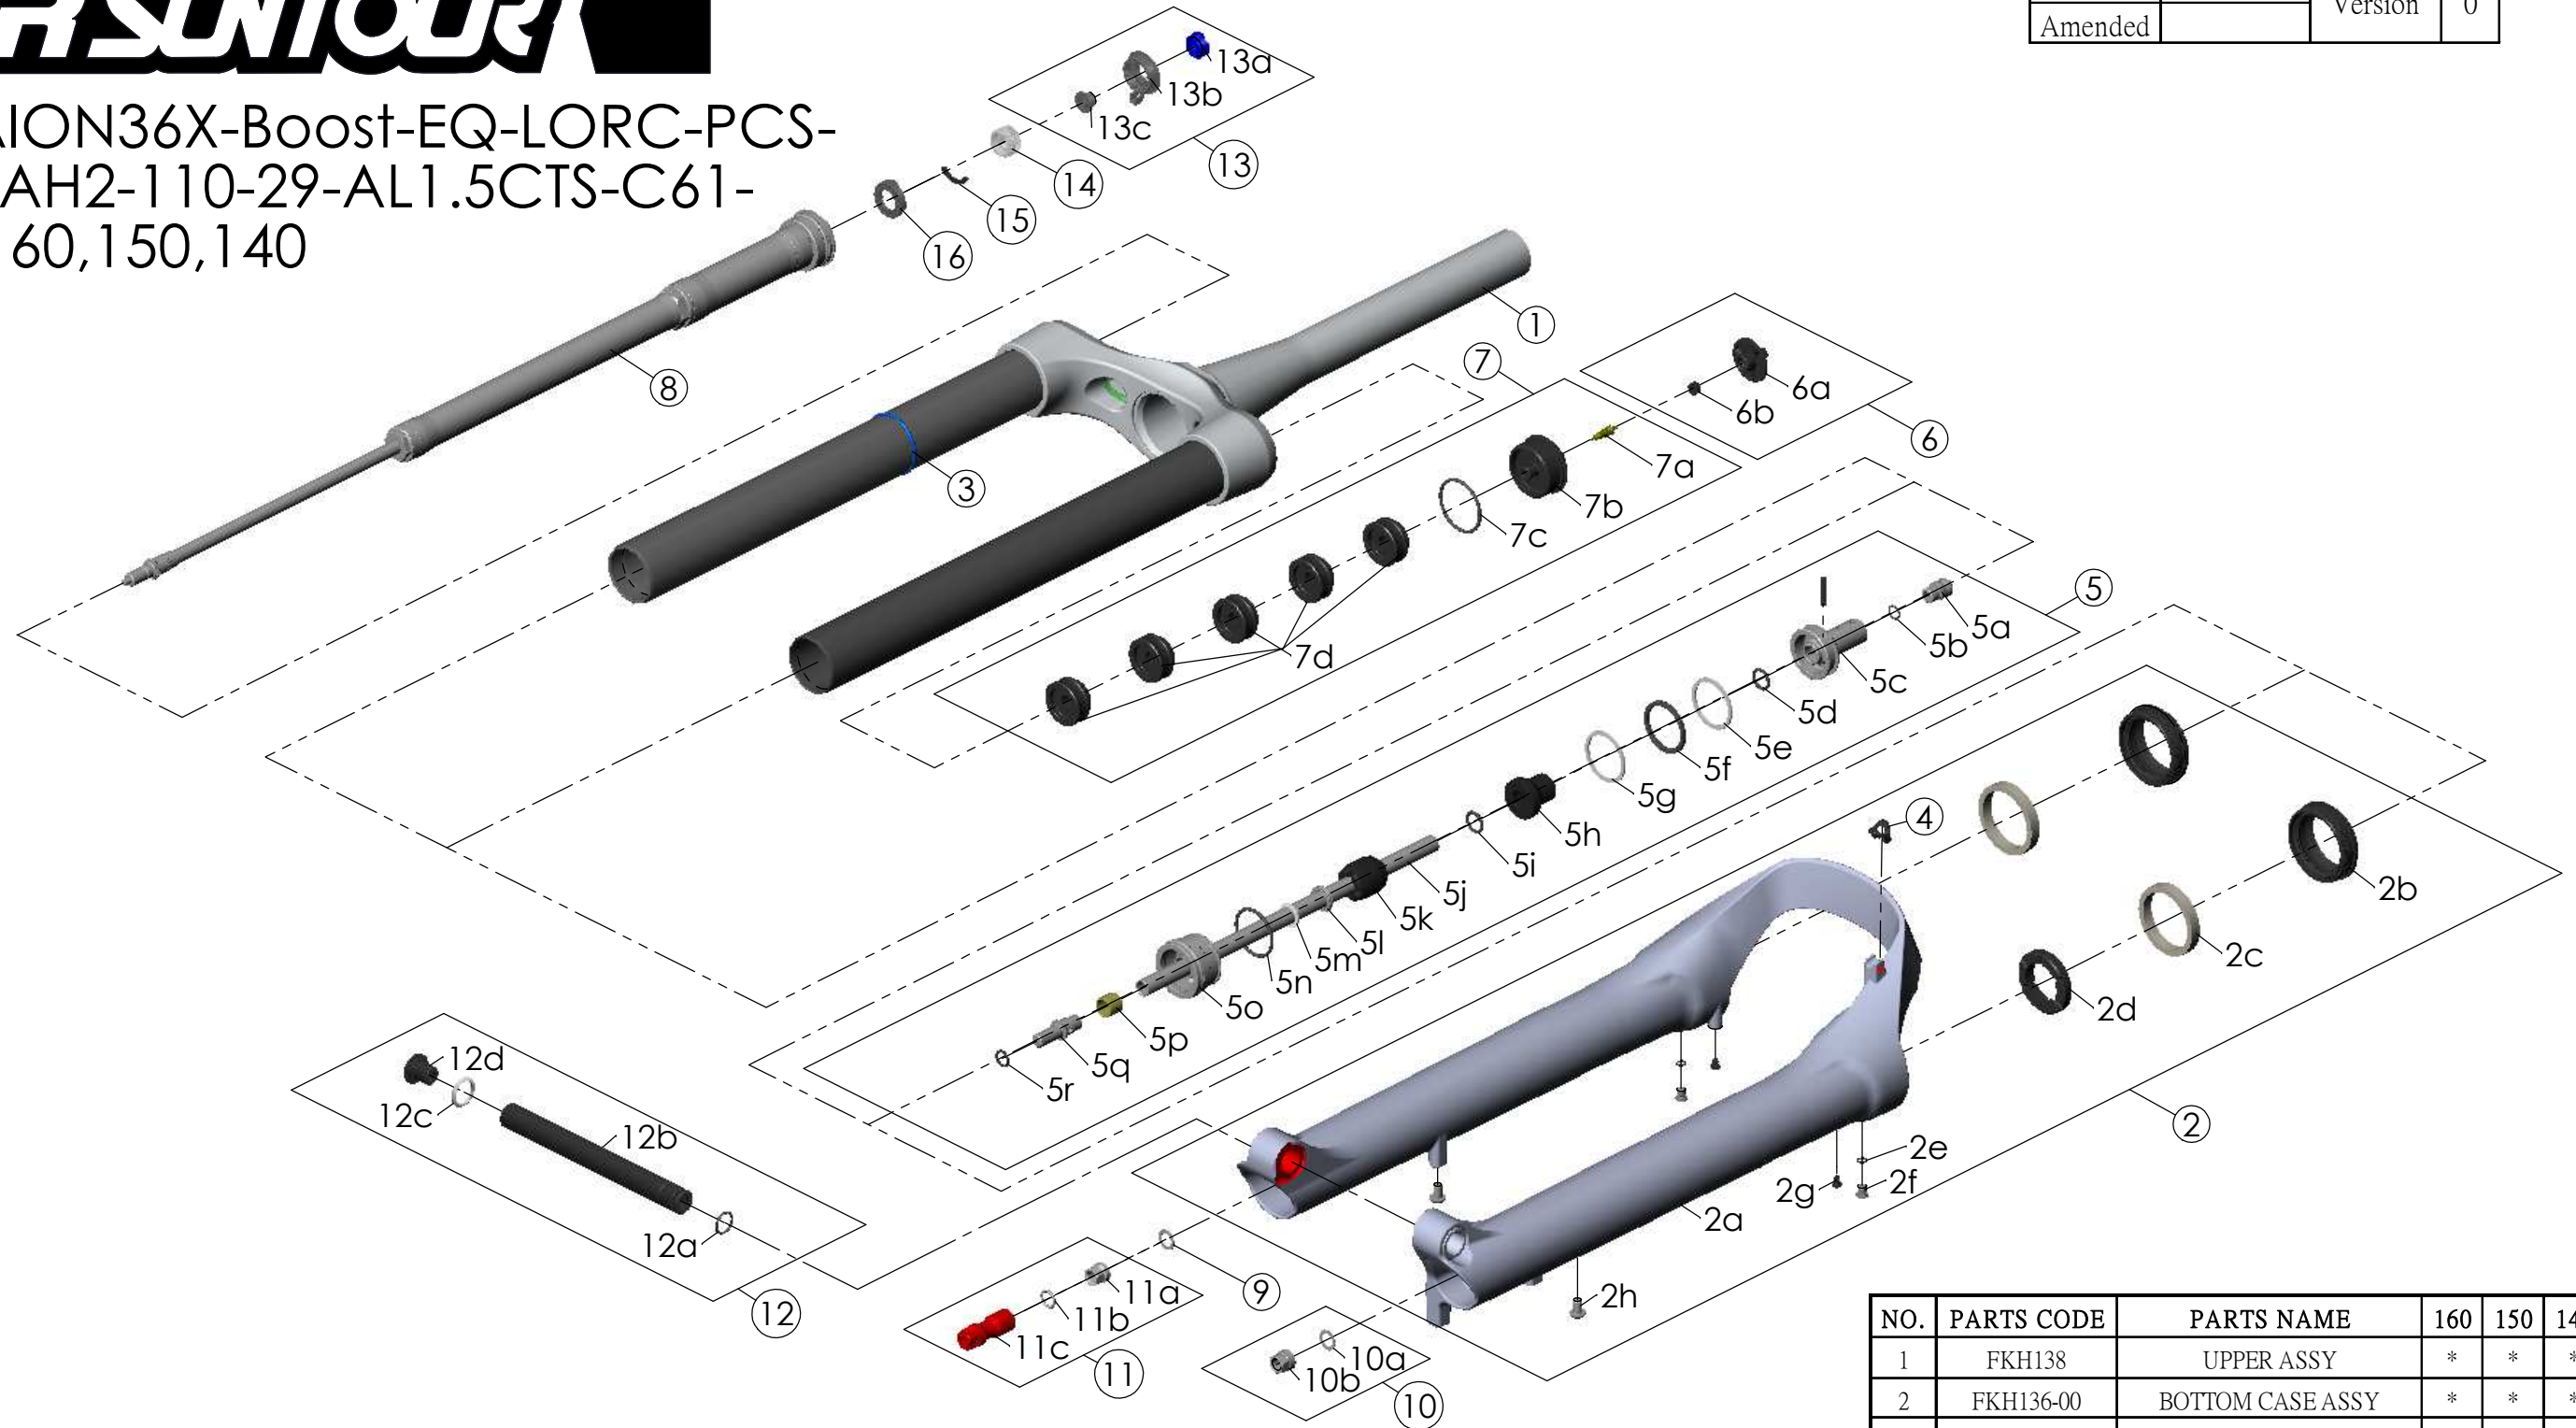

SF25AION36X-Boost-EQ-LORC-PCS-
DS-15AH2-110-29-AL1.5CTS-C61-
O44-160,150,140

Date	2023.07.25	Version	0
Amended			

NO.	PARTS CODE	PARTS NAME	160	150	140	QT
11	FKE583	REBOUND KNOB ASSY	*	*	*	1
12	FKA117-00	15AH2-110 AXLE SET	*	*	*	1
13	FKE421	LO-RC KNOB ASSY	*	*	*	1
14	FEE256-10	ADJUST CORE	*	*	*	1
15	FEE258	ADJUST CLICK	*	*	*	1
16	FEE257	CLICK HOLDER	*	*	*	1

NO.	PARTS CODE	PARTS NAME	160	150	140	QT
6	FKE595	VALVE CAP ASSY	*	*	*	1
7	FKE594-02	AIR CAP ASSY	*			1
	FKE594-12			*		1
	FKE594-22				*	1
7d	FEG270	VOLUME REDUCER	*			5
	FEG270			*		6
	FEG270				*	7
8	FUN131-55	LORC-PCS UNIT	*	*	*	1
9	CSS014	WASHER	*	*	*	1
10	FKA063-03	FIXING NUT SET	*	*	*	1

NO.	PARTS CODE	PARTS NAME	160	150	140	QT
1	FKH138	UPPER ASSY	*	*	*	1
2	FKH136-00	BOTTOM CASE ASSY	*	*	*	1
2b	FAA420	DUST SEAL	*	*	*	2
2c	FAA421-10	OIL WIPER	*	*	*	2
2d	FEP233-20	BOTTOM BUMPER	*	*	*	1
2e	FAA270	O RING	*	*	*	2
2f	FSB188	SEAL SCREW	*	*	*	2
2g	FAA200-10	MOUNT CAP	*	*	*	2
2h	FSB203	FIXING BOLT	*	*	*	2
3	FAA397-40	O RING	*	*	*	1
4	FEG034	CABLE CLIP	*	*	*	1
5	FKE587-01	SUPPORT TUBE ASSY-160	*			1
	FKE587-11	SUPPORT TUBE ASSY-150		*		1
	FKE587-21	SUPPORT TUBE ASSY-140			*	1