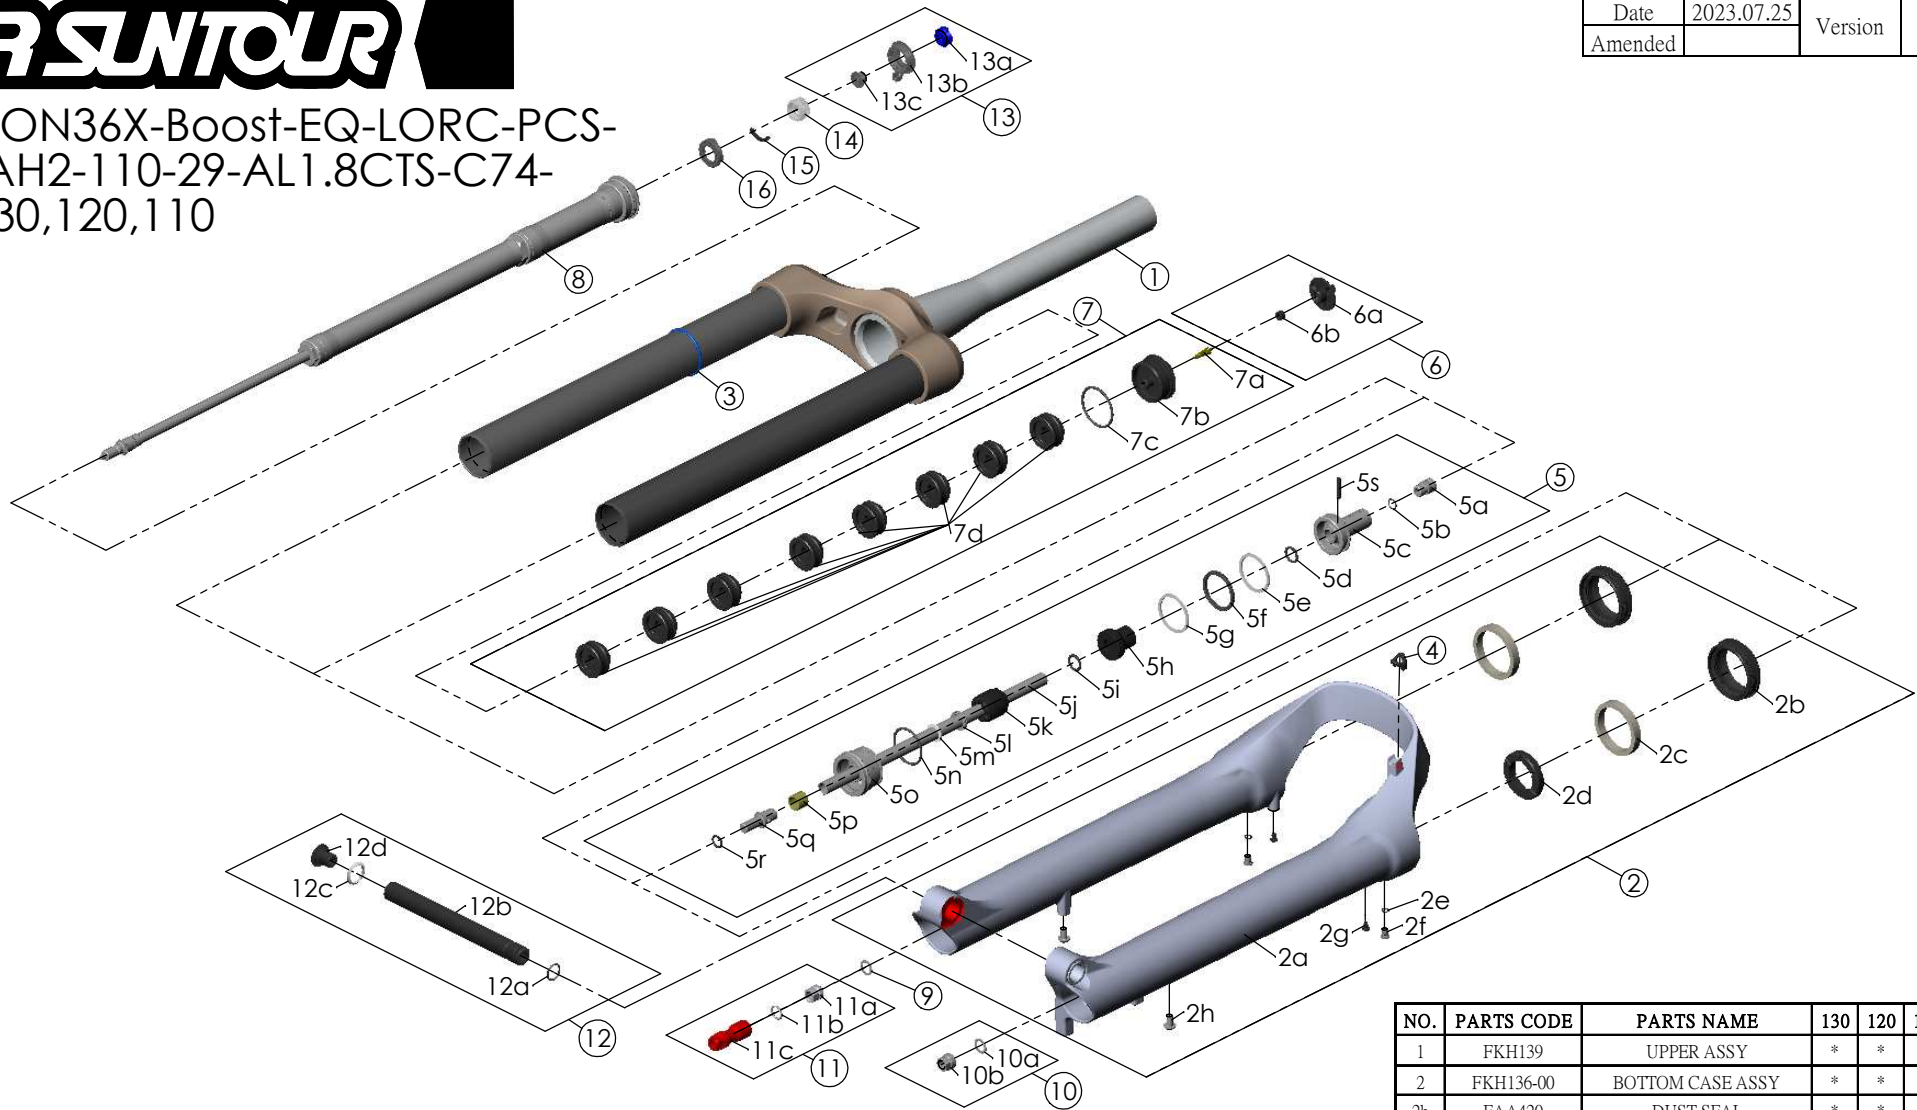

SF25AION36X-Boost-EQ-LORC-PCS-
DS-15AH2-110-29-AL1.8CTS-C74-
O44-130,120,110

Date	2023.07.25	Version	0
Amended			

NO.	PARTS CODE	PARTS NAME	130	120	110	QT
11	FKE583	REBOUND KNOB ASSY	*	*	*	1
12	FKA117-00	15AH2-110 AXLE SET	*	*	*	1
13	FKE421	LO-RC KNOB ASSY	*	*	*	1
14	FEE256-10	ADJUST CORE	*	*	*	1
15	FEE258	ADJUST CLICK	*	*	*	1
16	FEE257	CLICK HOLDER	*	*	*	1

NO.	PARTS CODE	PARTS NAME	130	120	110	QT
6	FKE595	VALVE CAP ASSY	*	*	*	1
	FKE594-32	AIR CAP ASSY	*			1
	FKE594-42			*		1
7d	FKE594-52	VOLUME REDUCER			*	1
	FEF270		*			8
	FEF270			*		
8	FUN131-55	LORC-PCS UNIT	*	*	*	1
9	CSS014	WASHER	*	*	*	1
10	FKA063-03	FIXING NUT SET	*	*	*	1

NO.	PARTS CODE	PARTS NAME	130	120	110	QT
1	FKH139	UPPER ASSY	*	*	*	1
2	FKH136-00	BOTTOM CASE ASSY	*	*	*	1
2b	FAA420	DUST SEAL	*	*	*	2
2c	FAA421-10	OIL WIPER	*	*	*	2
2d	FEP233-20	BOTTOM BUMPER	*	*	*	1
2e	FAA270	O RING	*	*	*	2
2f	FSB188	SEAL SCREW	*	*	*	2
2g	FAA200-10	MOUNT CAP	*	*	*	2
2h	FSB203	FIXING BOLT	*	*	*	2
3	FEF397-40	O RING	*	*	*	1
4	FEF034	CABLE CLIP	*	*	*	1
5	FKE587-02	SUPPORT TUBE ASSY-130	*			1
	FKE587-12	SUPPORT TUBE ASSY-120		*		1
	FKE587-22	SUPPORT TUBE ASSY-110			*	1