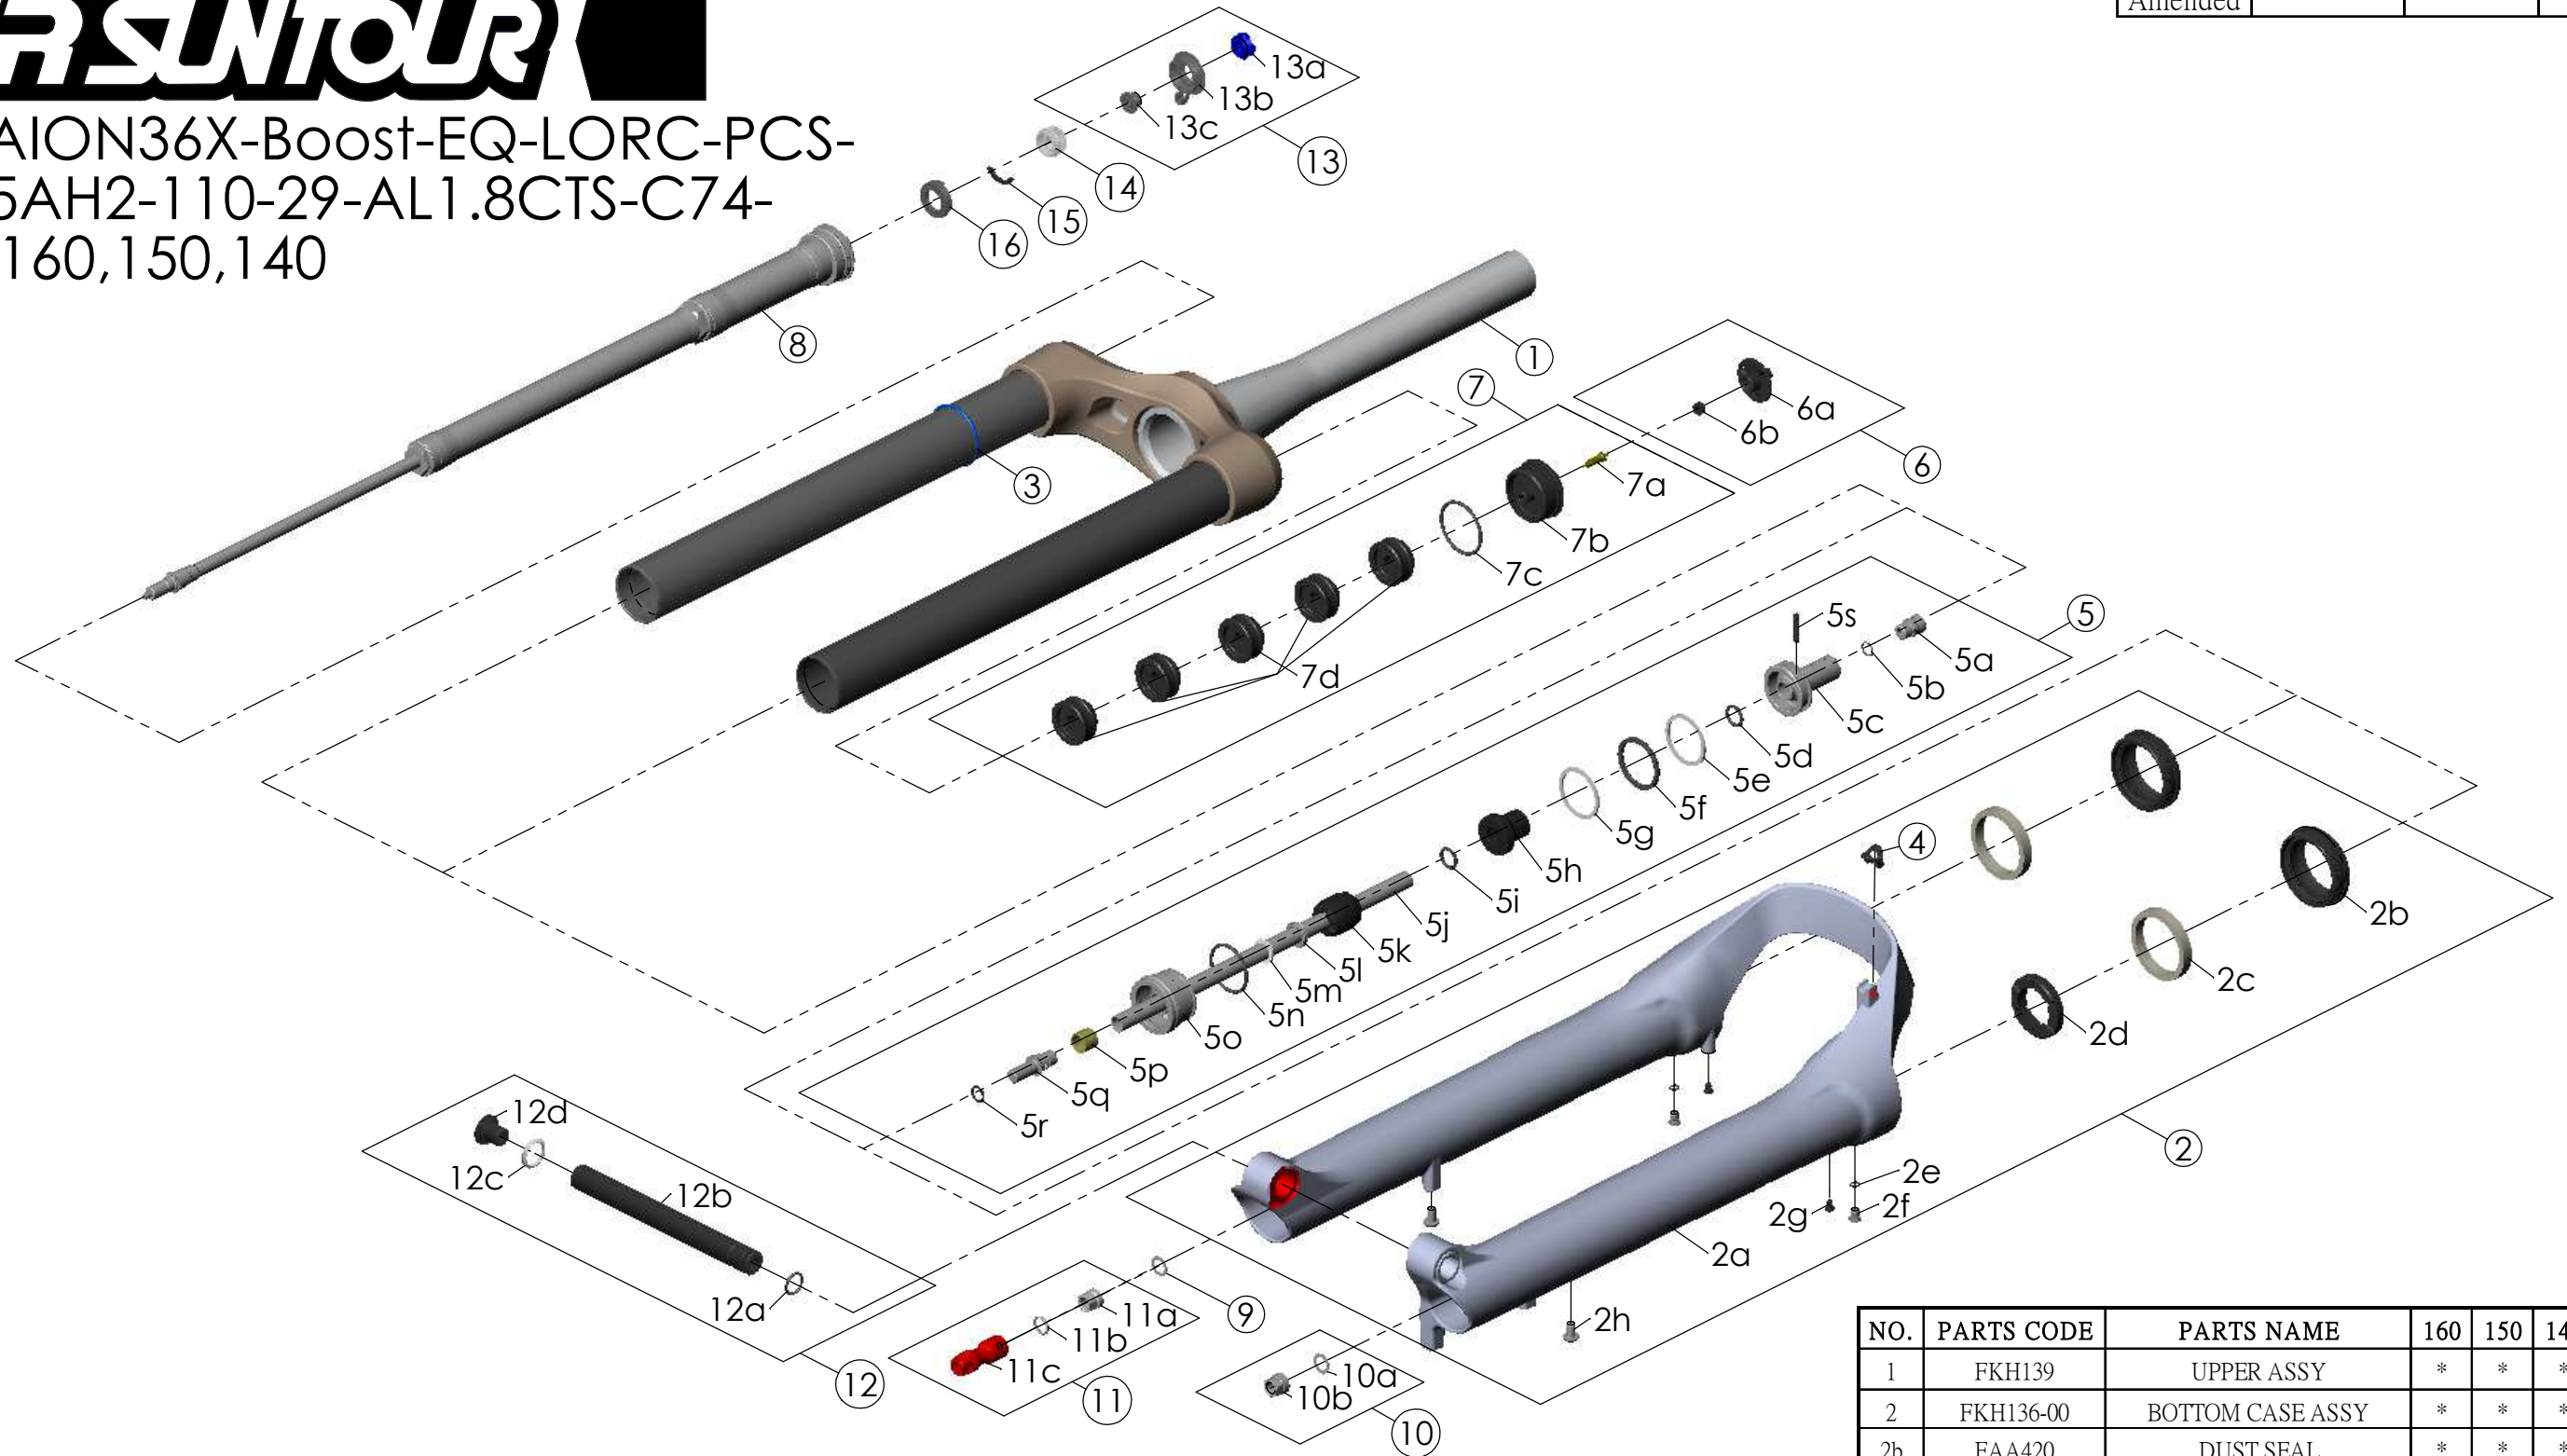

SF25AION36X-Boost-EQ-LORC-PCS-
DS-15AH2-110-29-AL1.8CTS-C74-
O44-160,150,140

Date	2023.07.25	Version	0
Amended			

NO.	PARTS CODE	PARTS NAME	160	150	140	QT
11	FKE583	REBOUND KNOB ASSY	*	*	*	1
12	FKA117-00	15AH2-110 AXLE SET	*	*	*	1
13	FKE421	LO-RC KNOB ASSY	*	*	*	1
14	FEE256-10	ADJUST CORE	*	*	*	1
15	FEE258	ADJUST CLICK	*	*	*	1
16	FEE257	CLICK HOLDER	*	*	*	1

NO.	PARTS CODE	PARTS NAME	160	150	140	QT
6	FKE595	VALVE CAP ASSY	*	*	*	1
7	FKE594-02	AIR CAP ASSY	*			1
	FKE594-12			*		1
	FKE594-22				*	1
7d	FEG270	VOLUME REDUCER	*			5
	FEG270			*		6
	FEG270				*	7
8	FUN131-55	LORC-PCS UNIT	*	*	*	1
9	CSS014	WASHER	*	*	*	1
10	FKA063-03	FIXING NUT SET	*	*	*	1

NO.	PARTS CODE	PARTS NAME	160	150	140	QT
1	FKH139	UPPER ASSY	*	*	*	1
2	FKH136-00	BOTTOM CASE ASSY	*	*	*	1
2b	FAA420	DUST SEAL	*	*	*	2
2c	FAA421-10	OIL WIPER	*	*	*	2
2d	FEP233-20	BOTTOM BUMPER	*	*	*	1
2e	FAA270	O RING	*	*	*	2
2f	FSB188	SEAL SCREW	*	*	*	2
2g	FAA200-10	MOUNT CAP	*	*	*	2
2h	FSB203	FIXING BOLT	*	*	*	2
3	FAA397-40	O RING	*	*	*	1
4	FEG034	CABLE CLIP	*	*	*	1
5	FKE587-01	SUPPORT TUBE ASSY-160	*			1
	FKE587-11	SUPPORT TUBE ASSY-150		*		1
	FKE587-21	SUPPORT TUBE ASSY-140			*	1