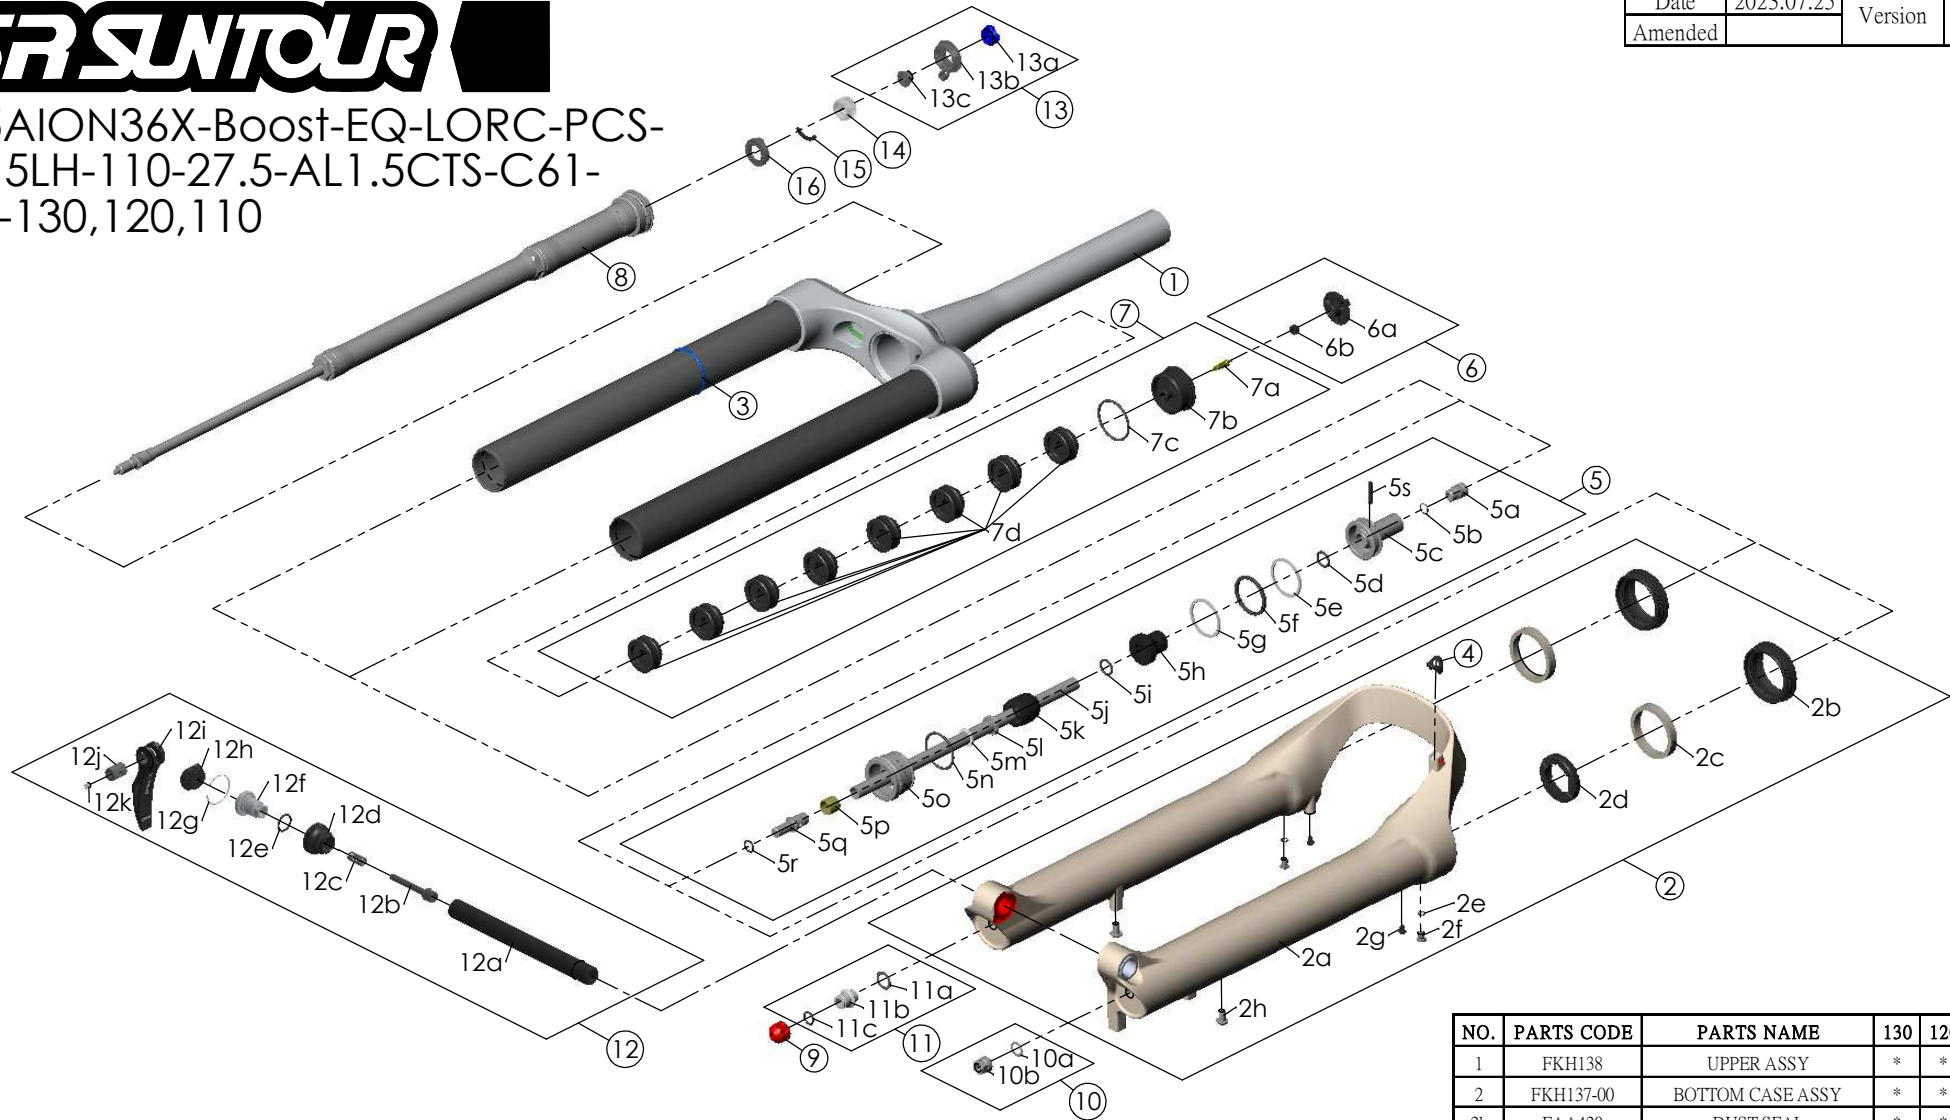

SF25AION36X-Boost-EQ-LORC-PCS-  
DS-15LH-110-27.5-AL1.5CTS-C61-  
O44-130,120,110

Date	2023.07.25	Version	0
Amended			

NO.	PARTS CODE	PARTS NAME	130	120	110	QT
11	FKE436	FIXING NUT SET	*	*	*	1
12	FKA116-02	15LH-110 AXLE SET	*	*	*	1
13	FKE421	LO-RC KNOB ASSY	*	*	*	1
14	FEE256-10	ADJUST CORE	*	*	*	1
15	FEE258	ADJUST CLICK	*	*	*	1
16	FEE257	CLICK HOLDER	*	*	*	1

NO.	PARTS CODE	PARTS NAME	130	120	110	QT
6	FKE595	VALVE CAP ASSY	*	*	*	1
7	FKE594-32	AIR CAP ASSY	*			1
	FKE594-42			*		1
	FKE594-52				*	1
7d	FEF270	VOLUME REDUCER	*			8
	FEF270			*		9
	FEF270				*	10
8	FUN131-55	LORC-PCS UNIT	*	*	*	1
9	FEF201	REBOUND KNOB	*	*	*	1
10	FKA063-03	FIXING NUT SET	*	*	*	1

NO.	PARTS CODE	PARTS NAME	130	120	110	QT
1	FKH138	UPPER ASSY	*	*	*	1
2	FKH137-00	BOTTOM CASE ASSY	*	*	*	1
2b	FAA420	DUST SEAL	*	*	*	2
2c	FAA421-10	OIL WIPER	*	*	*	2
2d	FEP233-20	BOTTOM BUMPER	*	*	*	1
2e	FAA270	O RING	*	*	*	2
2f	FSB188	SEAL SCREW	*	*	*	2
2g	FAA200-10	MOUNT CAP	*	*	*	2
2h	FSB203	FIXING BOLT	*	*	*	2
3	FEF397-40	O RING	*	*	*	1
4	FEF034	CABLE CLIP	*	*	*	1
5	FKE587-02	SUPPORT TUBE ASSY-130	*			1
	FKE587-12	SUPPORT TUBE ASSY-120		*		1
	FKE587-22	SUPPORT TUBE ASSY-110			*	1