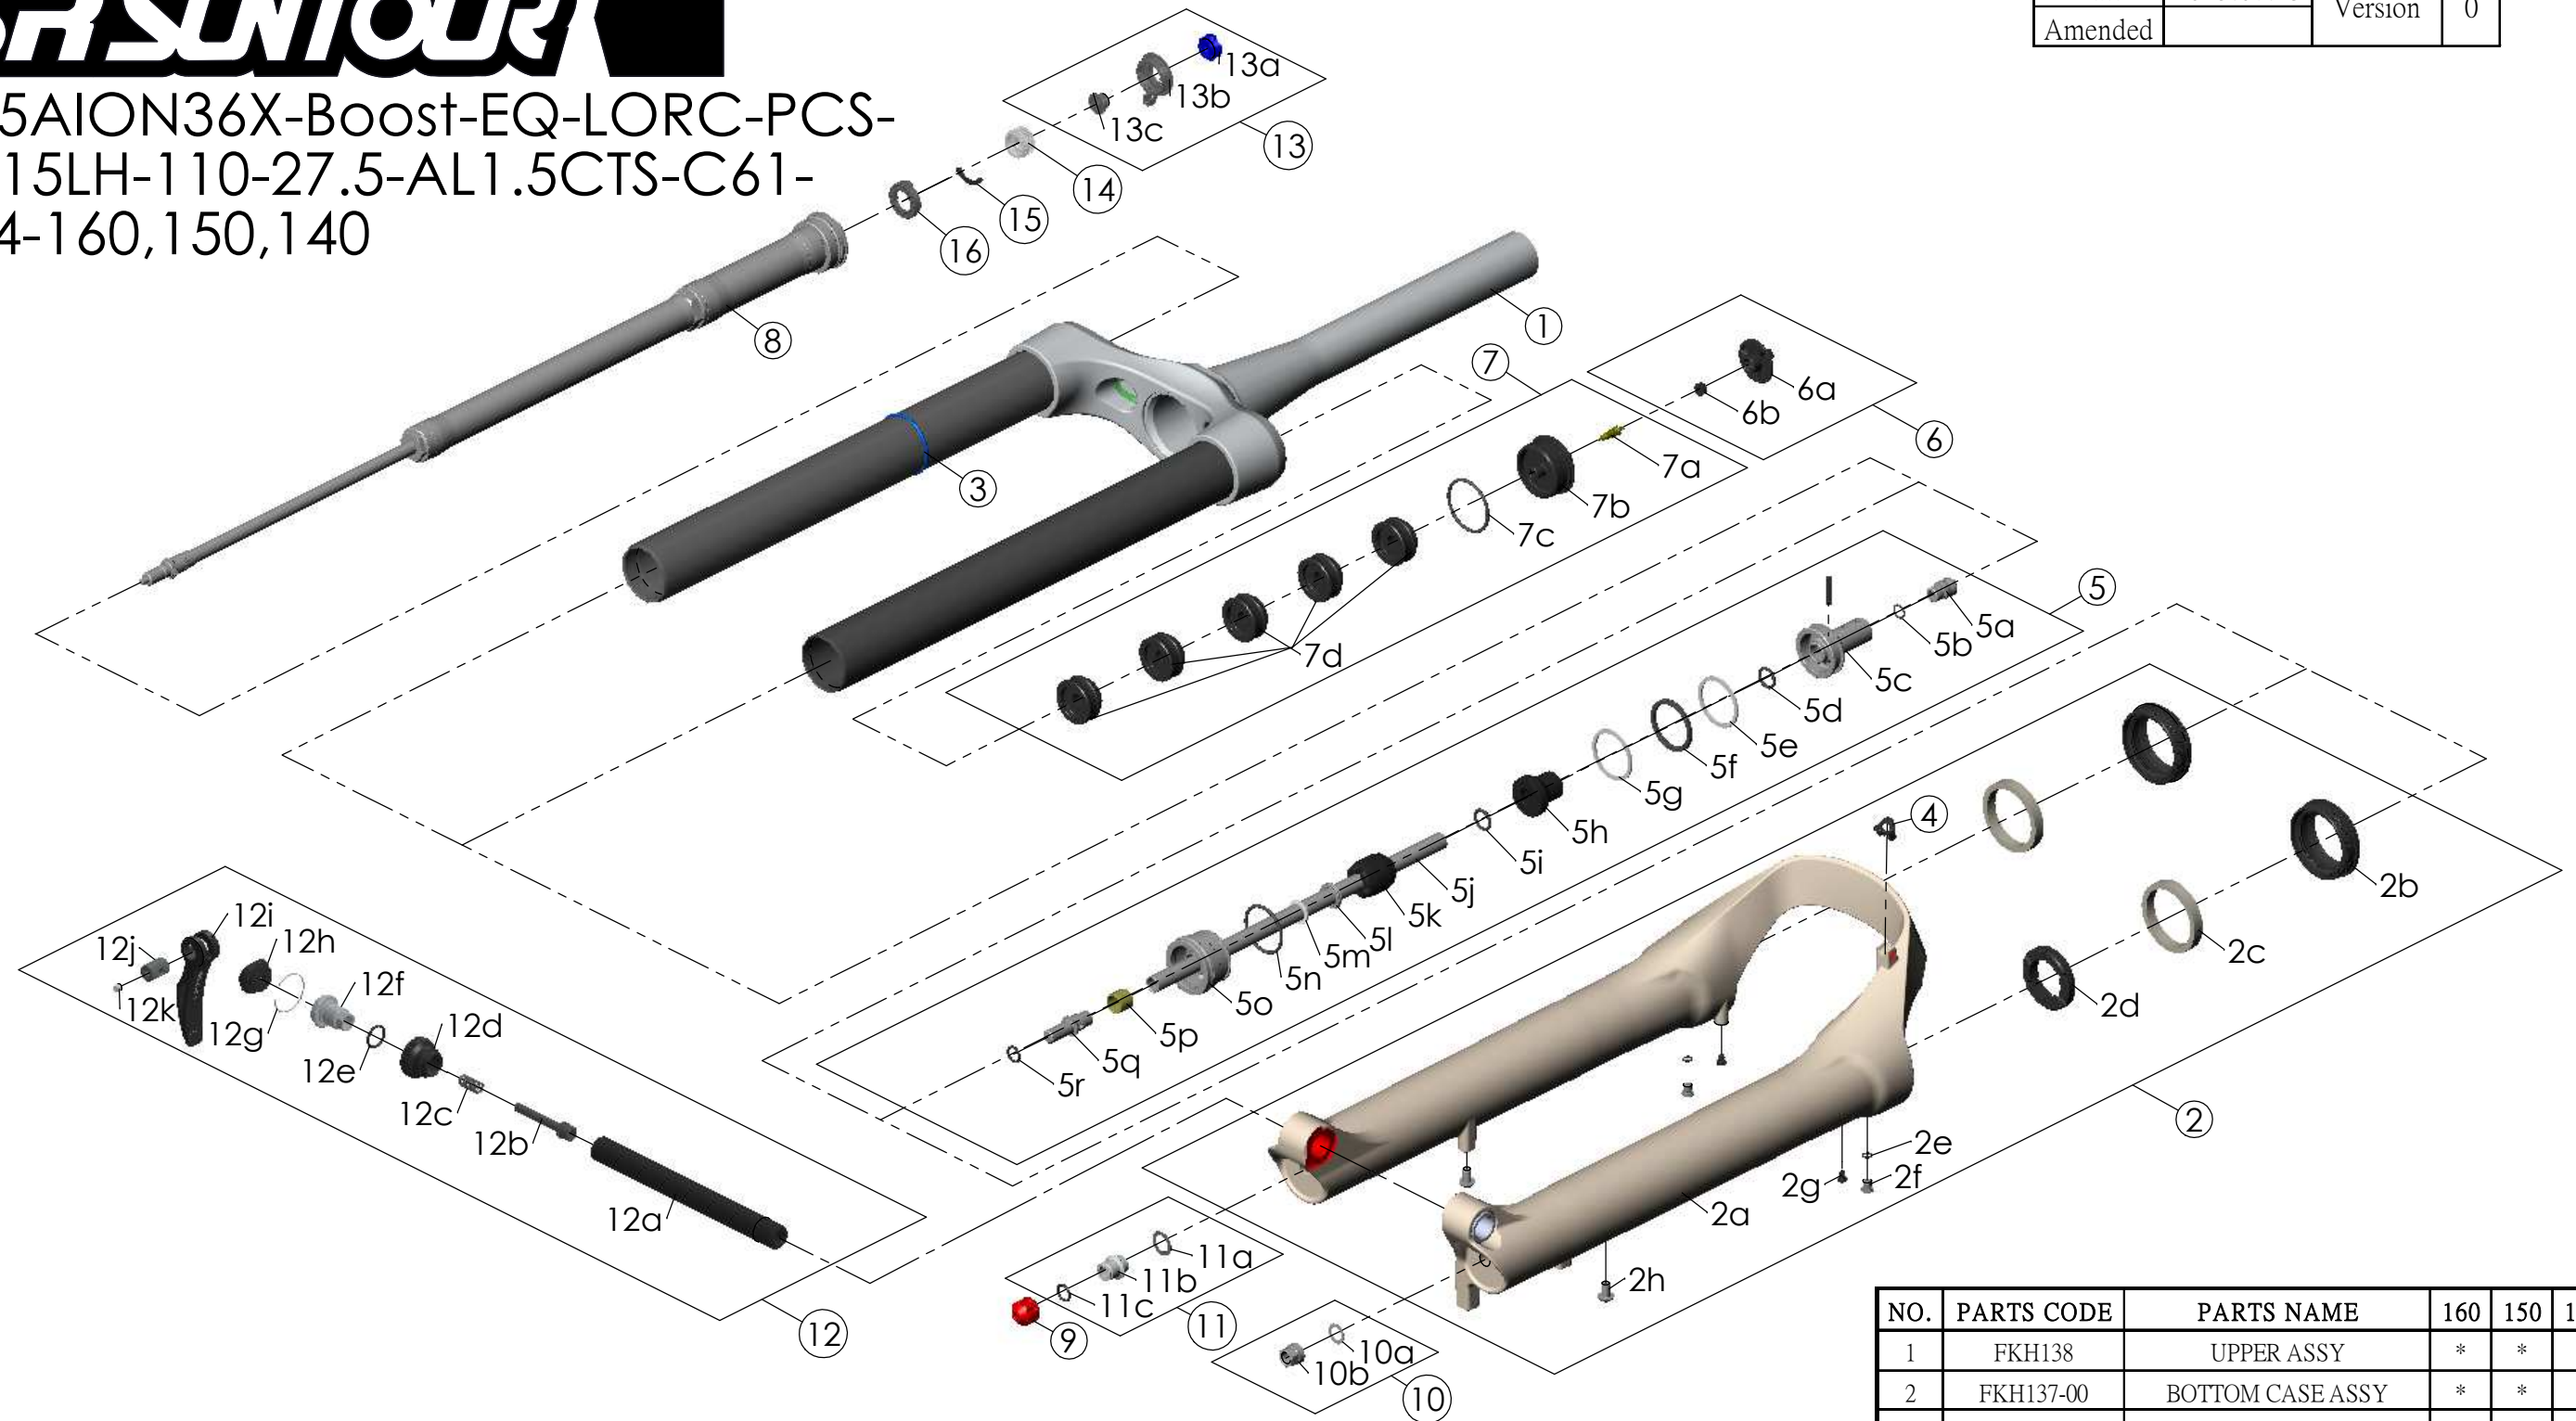

SF25AION36X-Boost-EQ-LORC-PCS-  
DS-15LH-110-27.5-AL1.5CTS-C61-  
O44-160,150,140

Date	2023.07.25	Version	0
Amended			

NO.	PARTS CODE	PARTS NAME	160	150	140	QT
11	FKE436	FIXING NUT SET	*	*	*	1
12	FKA116-02	15LH-110 AXLE SET	*	*	*	1
13	FKE421	LO-RC KNOB ASSY	*	*	*	1
14	FEE256-10	ADJUST CORE	*	*	*	1
15	FEE258	ADJUST CLICK	*	*	*	1
16	FEE257	CLICK HOLDER	*	*	*	1

NO.	PARTS CODE	PARTS NAME	160	150	140	QT
6	FKE595	VALVE CAP ASSY	*	*	*	1
7	FKE594-02	AIR CAP ASSY	*			1
	FKE594-12			*		1
	FKE594-22				*	1
7d	FEG270	VOLUME REDUCER	*			5
	FEG270			*		6
	FEG270				*	7
8	FUN131-55	LORC-PCS UNIT	*	*	*	1
9	FEG201	REBOUND KNOB	*	*	*	1
10	FKA063-03	FIXING NUT SET	*	*	*	1

NO.	PARTS CODE	PARTS NAME	160	150	140	QT
1	FKH138	UPPER ASSY	*	*	*	1
2	FKH137-00	BOTTOM CASE ASSY	*	*	*	1
2b	FAA420	DUST SEAL	*	*	*	2
2c	FAA421-10	OIL WIPER	*	*	*	2
2d	FEP233-20	BOTTOM BUMPER	*	*	*	1
2e	FAA270	O RING	*	*	*	2
2f	FSB188	SEAL SCREW	*	*	*	2
2g	FAA200-10	MOUNT CAP	*	*	*	2
2h	FSB203	FIXING BOLT	*	*	*	2
3	FAA397-40	O RING	*	*	*	1
4	FEG034	CABLE CLIP	*	*	*	1
5	FKE587-01	SUPPORT TUBE ASSY-160	*			1
	FKE587-11	SUPPORT TUBE ASSY-150		*		1
	FKE587-21	SUPPORT TUBE ASSY-140			*	1