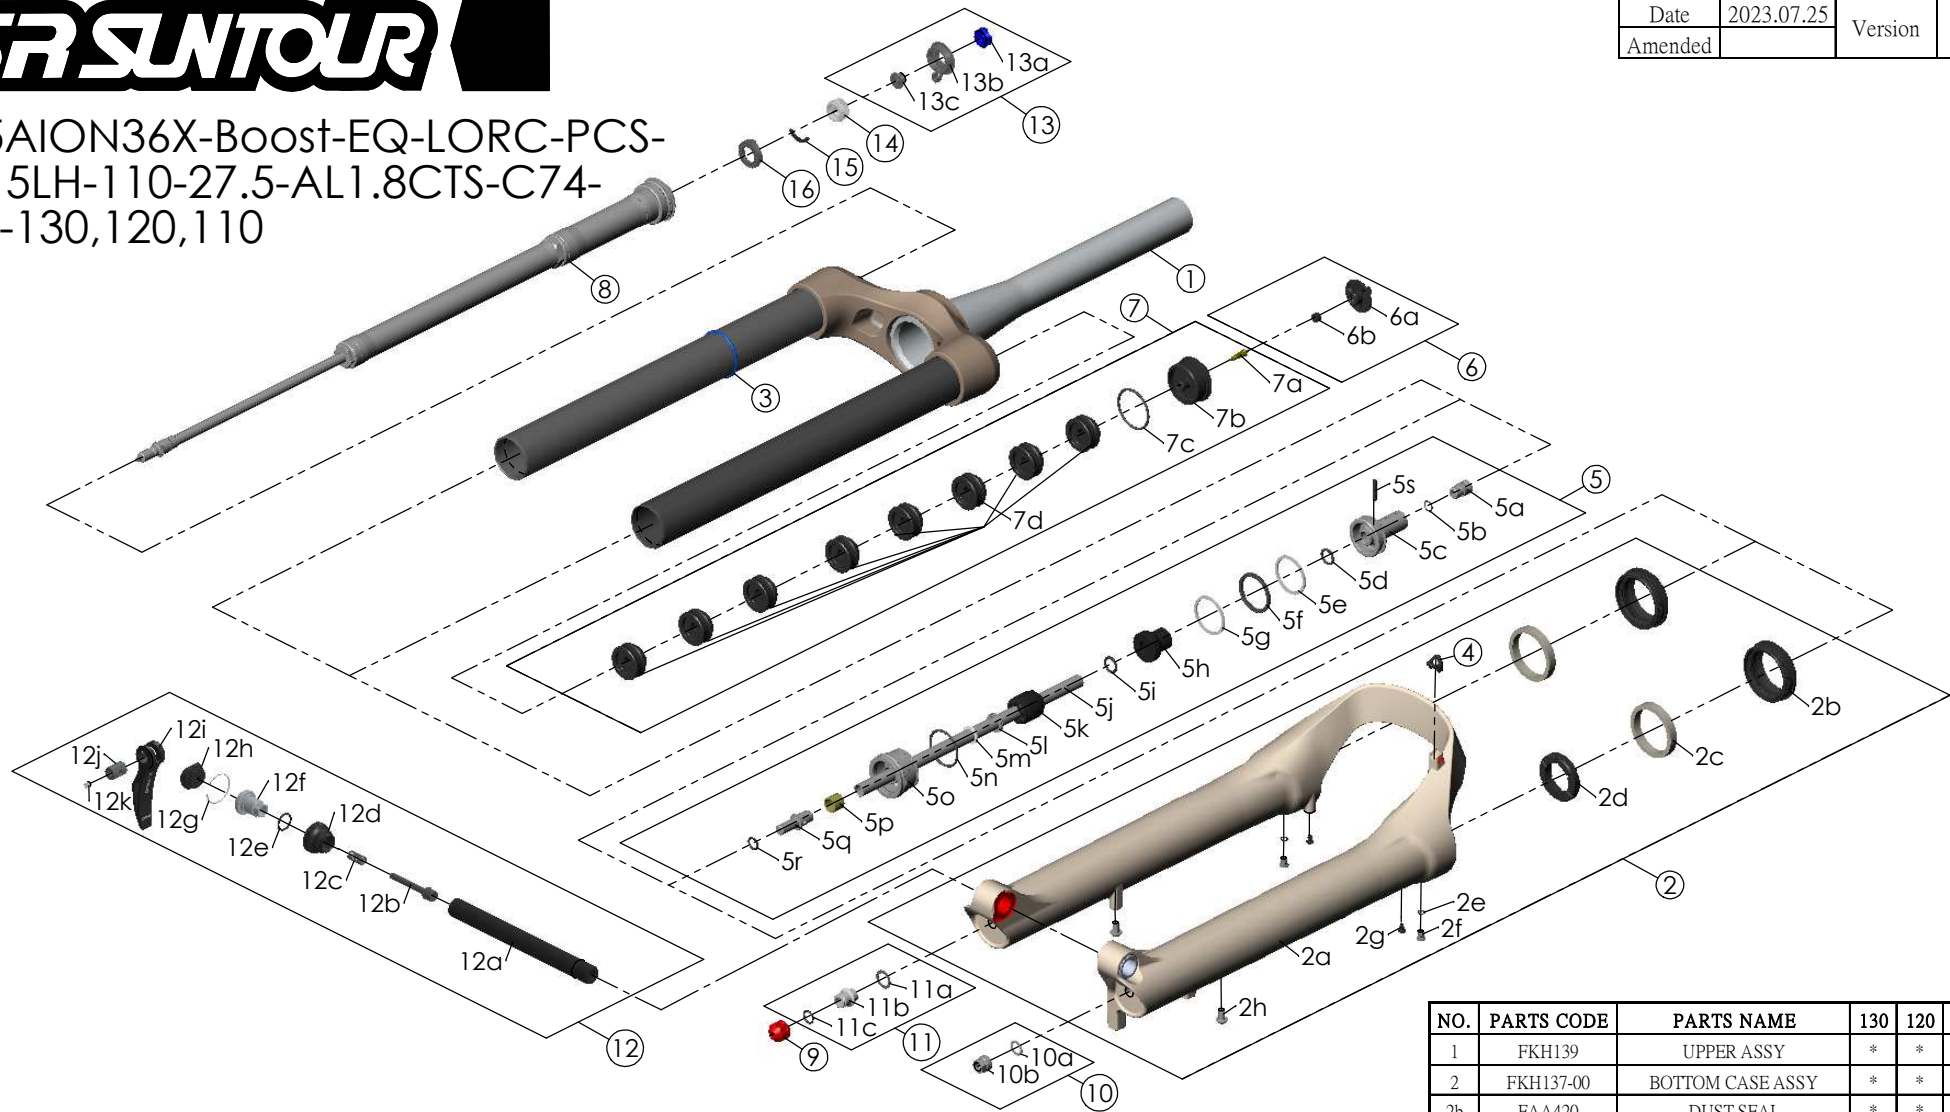

SF25AION36X-Boost-EQ-LORC-PCS-  
DS-15LH-110-27.5-AL1.8CTS-C74-  
O44-130,120,110

Date	2023.07.25	Version	0
Amended			

NO.	PARTS CODE	PARTS NAME	130	120	110	QT
11	FKE436	FIXING NUT SET	*	*	*	1
12	FKA116-02	15LH-110 AXLE SET	*	*	*	1
13	FKE421	LO-RC KNOB ASSY	*	*	*	1
14	FEE256-10	ADJUST CORE	*	*	*	1
15	FEE258	ADJUST CLICK	*	*	*	1
16	FEE257	CLICK HOLDER	*	*	*	1

NO.	PARTS CODE	PARTS NAME	130	120	110	QT
6	FKE595	VALVE CAP ASSY	*	*	*	1
	FKE594-32		*			1
	FKE594-42	AIR CAP ASSY		*		1
7d	FKE594-52			*		1
	FEG270	VOLUME REDUCER	*			8
	FEG270			*		9
FEG270				*		10
8	FUN131-55	LORC-PCS UNIT	*	*	*	1
9	FEG201	REBOUND KNOB	*	*	*	1
10	FKA063-03	FIXING NUT SET	*	*	*	1

NO.	PARTS CODE	PARTS NAME	130	120	110	QT
1	FKH139	UPPER ASSY	*	*	*	1
2	FKH137-00	BOTTOM CASE ASSY	*	*	*	1
2b	FAA420	DUST SEAL	*	*	*	2
2c	FAA421-10	OIL WIPER	*	*	*	2
2d	FEP233-20	BOTTOM BUMPER	*	*	*	1
2e	FAA270	O RING	*	*	*	2
2f	FSB188	SEAL SCREW	*	*	*	2
2g	FAA200-10	MOUNT CAP	*	*	*	2
2h	FSB203	FIXING BOLT	*	*	*	2
3	FEG397-40	O RING	*	*	*	1
4	FEG034	CABLE CLIP	*	*	*	1
5	FKE587-02	SUPPORT TUBE ASSY-130	*			1
	FKE587-12	SUPPORT TUBE ASSY-120		*		1
	FKE587-22	SUPPORT TUBE ASSY-110			*	1