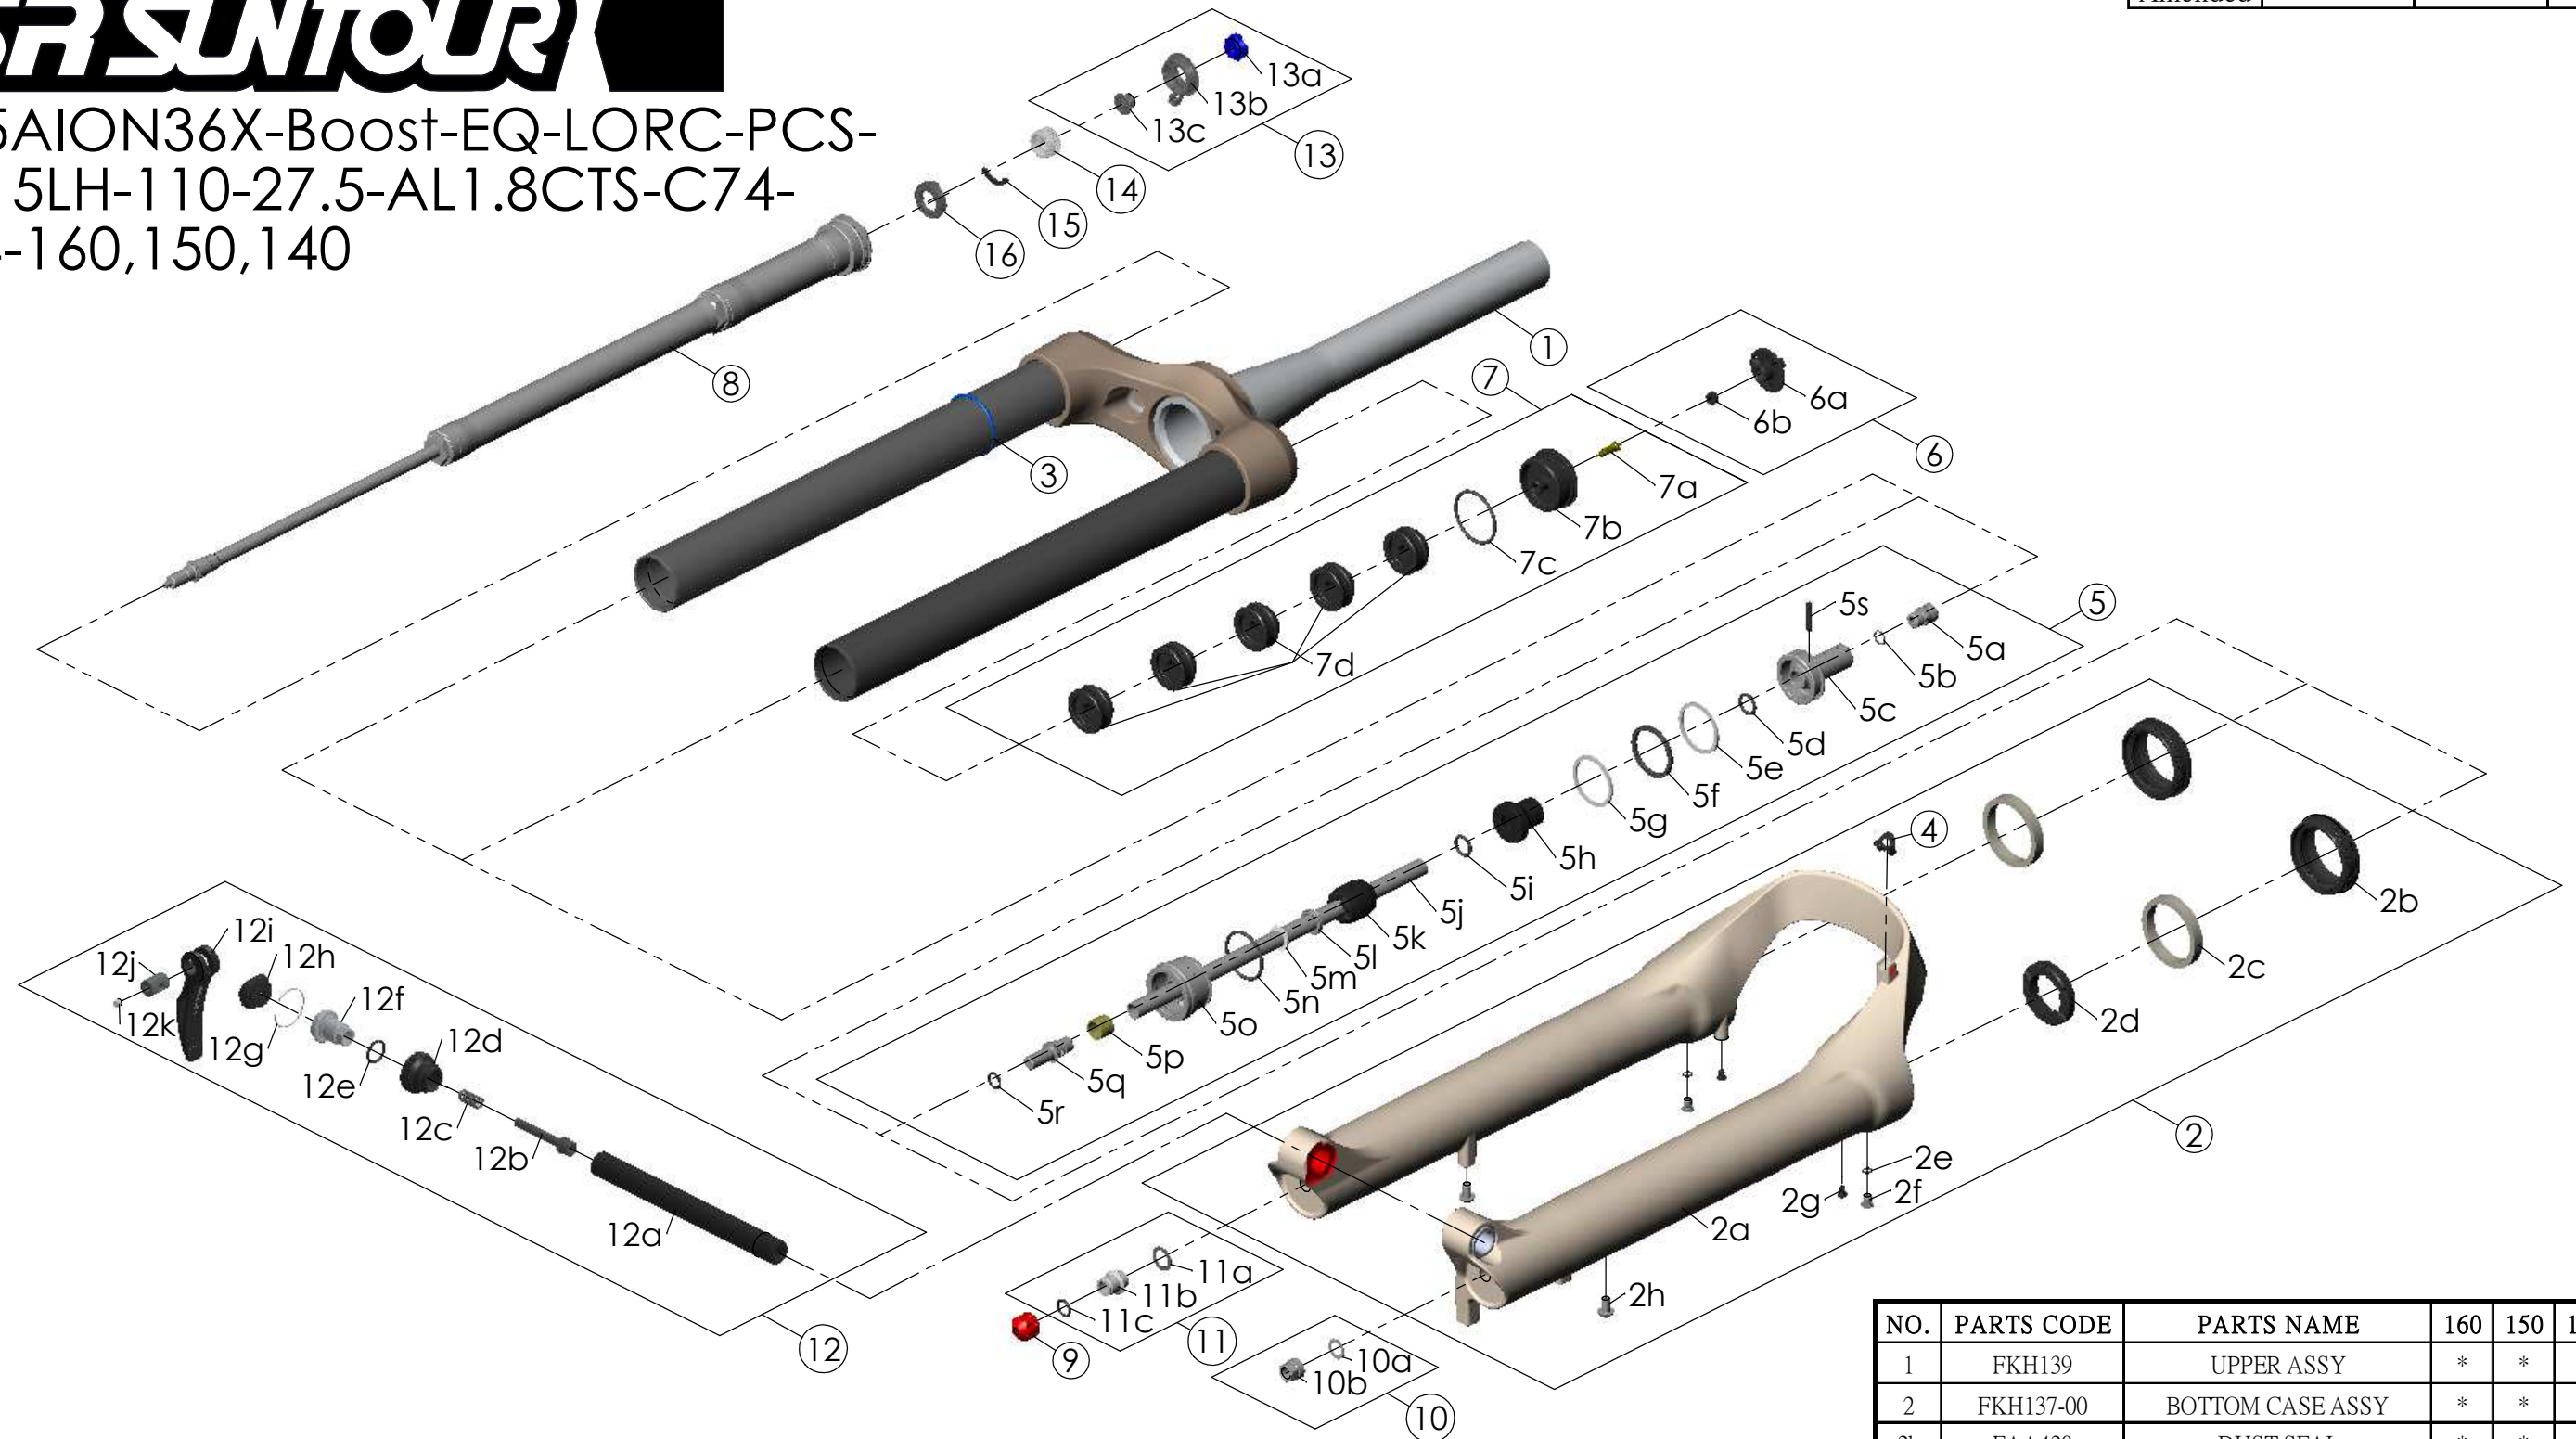

SF25AION36X-Boost-EQ-LORC-PCS-  
DS-15LH-110-27.5-AL1.8CTS-C74-  
O44-160,150,140

Date	2023.07.25	Version	0
Amended			

NO.	PARTS CODE	PARTS NAME	160	150	140	QT
11	FKE436	FIXING NUT SET	*	*	*	1
12	FKA116-02	15LH-110 AXLE SET	*	*	*	1
13	FKE421	LO-RC KNOB ASSY	*	*	*	1
14	FEE256-10	ADJUST CORE	*	*	*	1
15	FEE258	ADJUST CLICK	*	*	*	1
16	FEE257	CLICK HOLDER	*	*	*	1

NO.	PARTS CODE	PARTS NAME	160	150	140	QT
6	FKE595	VALVE CAP ASSY	*	*	*	1
7	FKE594-02	AIR CAP ASSY	*			1
	FKE594-12			*		1
	FKE594-22				*	1
7d	FEG270	VOLUME REDUCER	*			5
	FEG270			*		6
	FEG270				*	7
8	FUN131-55	LORC-PCS UNIT	*	*	*	1
9	FEG201	REBOUND KNOB	*	*	*	1
10	FKA063-03	FIXING NUT SET	*	*	*	1

NO.	PARTS CODE	PARTS NAME	160	150	140	QT
1	FKH139	UPPER ASSY	*	*	*	1
2	FKH137-00	BOTTOM CASE ASSY	*	*	*	1
2b	FAA420	DUST SEAL	*	*	*	2
2c	FAA421-10	OIL WIPER	*	*	*	2
2d	FEP233-20	BOTTOM BUMPER	*	*	*	1
2e	FAA270	O RING	*	*	*	2
2f	FSB188	SEAL SCREW	*	*	*	2
2g	FAA200-10	MOUNT CAP	*	*	*	2
2h	FSB203	FIXING BOLT	*	*	*	2
3	FAA397-40	O RING	*	*	*	1
4	FEG034	CABLE CLIP	*	*	*	1
5	FKE587-01	SUPPORT TUBE ASSY-160	*			1
	FKE587-11	SUPPORT TUBE ASSY-150		*		1
	FKE587-21	SUPPORT TUBE ASSY-140			*	1