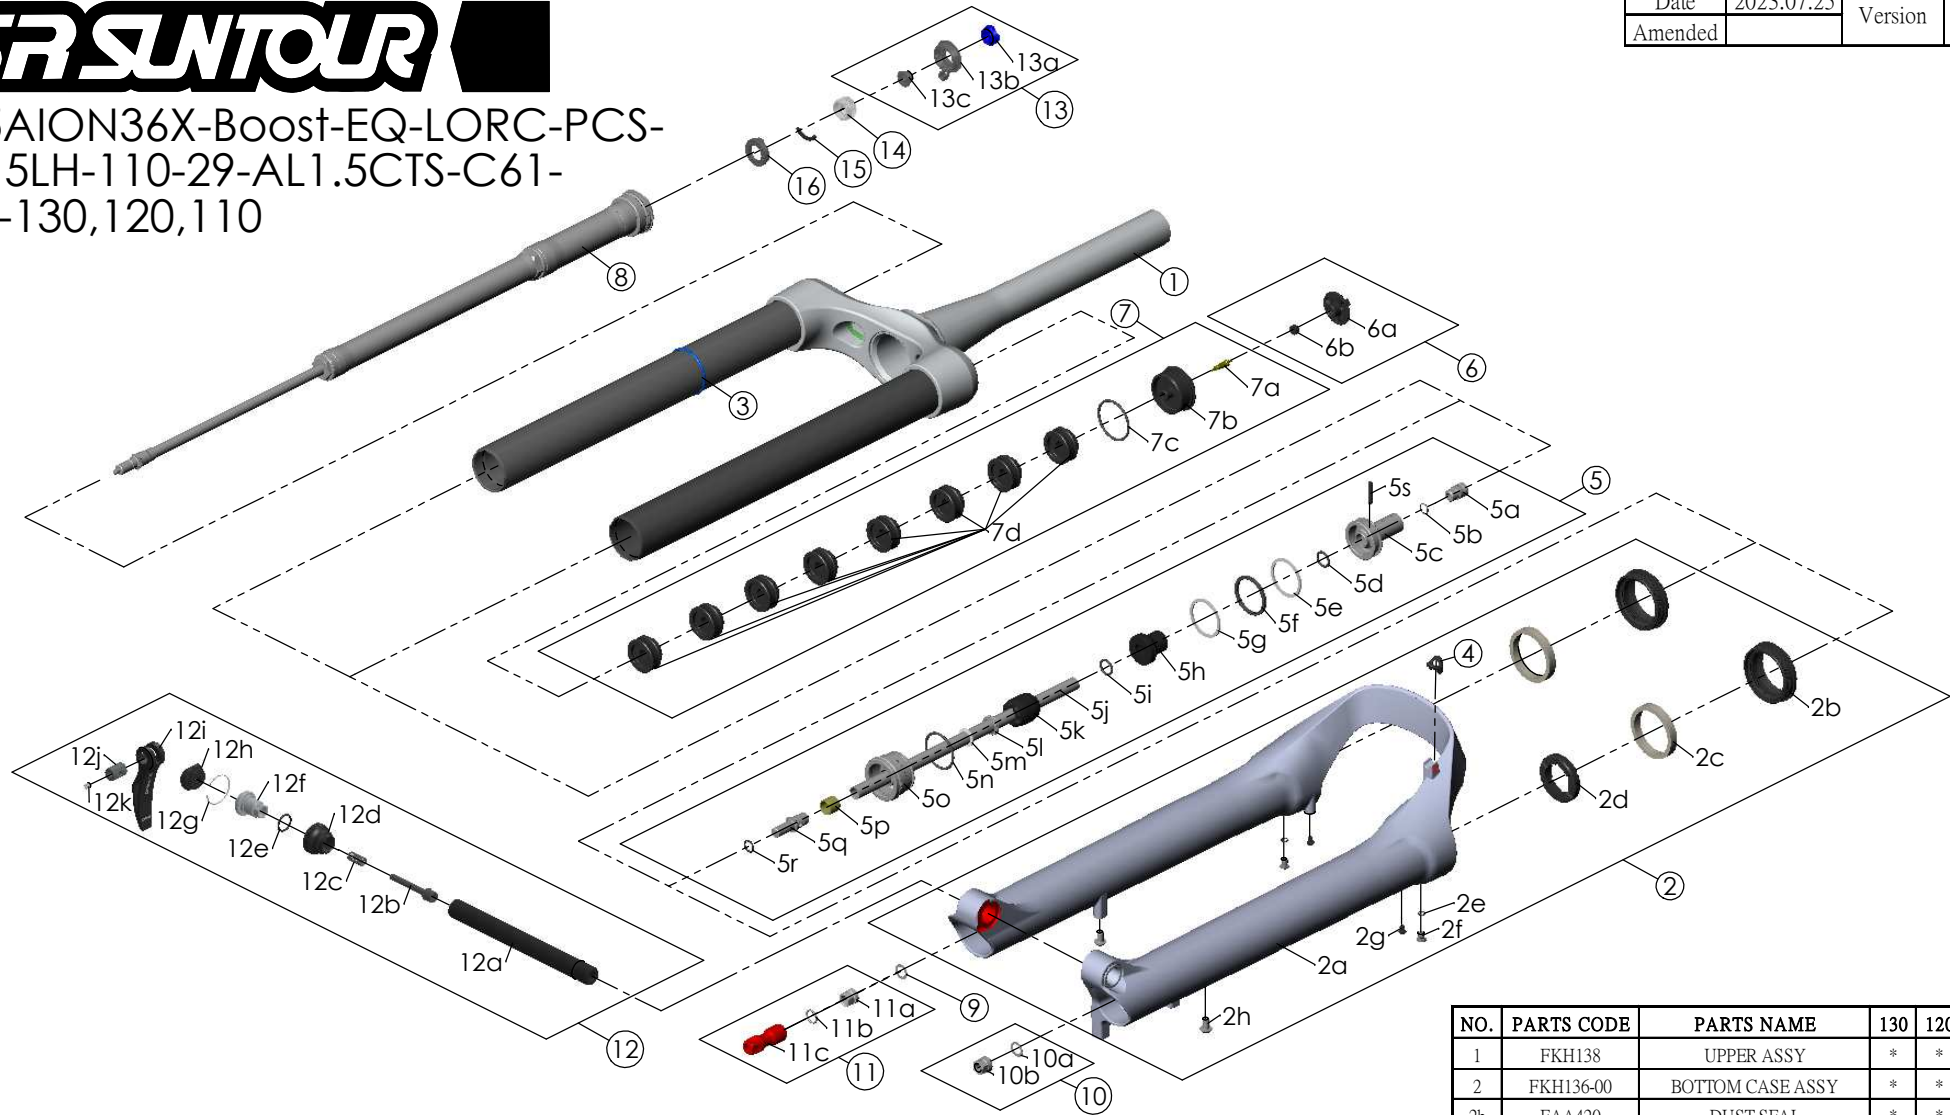

SF25AION36X-Boost-EQ-LORC-PCS-
DS-15LH-110-29-AL1.5CTS-C61-
O44-130,120,110

Date	2023.07.25	Version	0
Amended			

NO.	PARTS CODE	PARTS NAME	130	120	110	QT
11	FKE583	REBOUND KNOB ASSY	*	*	*	1
12	FKA116-02	15LH-110 AXLE SET	*	*	*	1
13	FKE421	LO-RC KNOB ASSY	*	*	*	1
14	FEE256-10	ADJUST CORE	*	*	*	1
15	FEE258	ADJUST CLICK	*	*	*	1
16	FEE257	CLICK HOLDER	*	*	*	1

NO.	PARTS CODE	PARTS NAME	130	120	110	QT
6	FKE595	VALVE CAP ASSY	*	*	*	1
7	FKE594-32	AIR CAP ASSY	*	*	*	1
	FKE594-42		*	*	*	1
	FKE594-52		*	*	*	1
7d	FEF270	VOLUME REDUCER	*	*	*	8
	FEF270		*	*	*	9
	FEF270		*	*	*	10
8	FUN131-55	LORC-PCS UNIT	*	*	*	1
9	CSS014	WASHER	*	*	*	1
10	FKA063-03	FIXING NUT SET	*	*	*	1

NO.	PARTS CODE	PARTS NAME	130	120	110	QT
1	FKH138	UPPER ASSY	*	*	*	1
2	FKH136-00	BOTTOM CASE ASSY	*	*	*	1
2b	FAA420	DUST SEAL	*	*	*	2
2c	FAA421-10	OIL WIPER	*	*	*	2
2d	FEP233-20	BOTTOM BUMPER	*	*	*	1
2e	FAA270	O RING	*	*	*	2
2f	FSB188	SEAL SCREW	*	*	*	2
2g	FAA200-10	MOUNT CAP	*	*	*	2
2h	FSB203	FIXING BOLT	*	*	*	2
3	FEF397-40	O RING	*	*	*	1
4	FEF034	CABLE CLIP	*	*	*	1
5	FKE587-02	SUPPORT TUBE ASSY-130	*	*	*	1
	FKE587-12	SUPPORT TUBE ASSY-120	*	*	*	1
	FKE587-22	SUPPORT TUBE ASSY-110	*	*	*	1