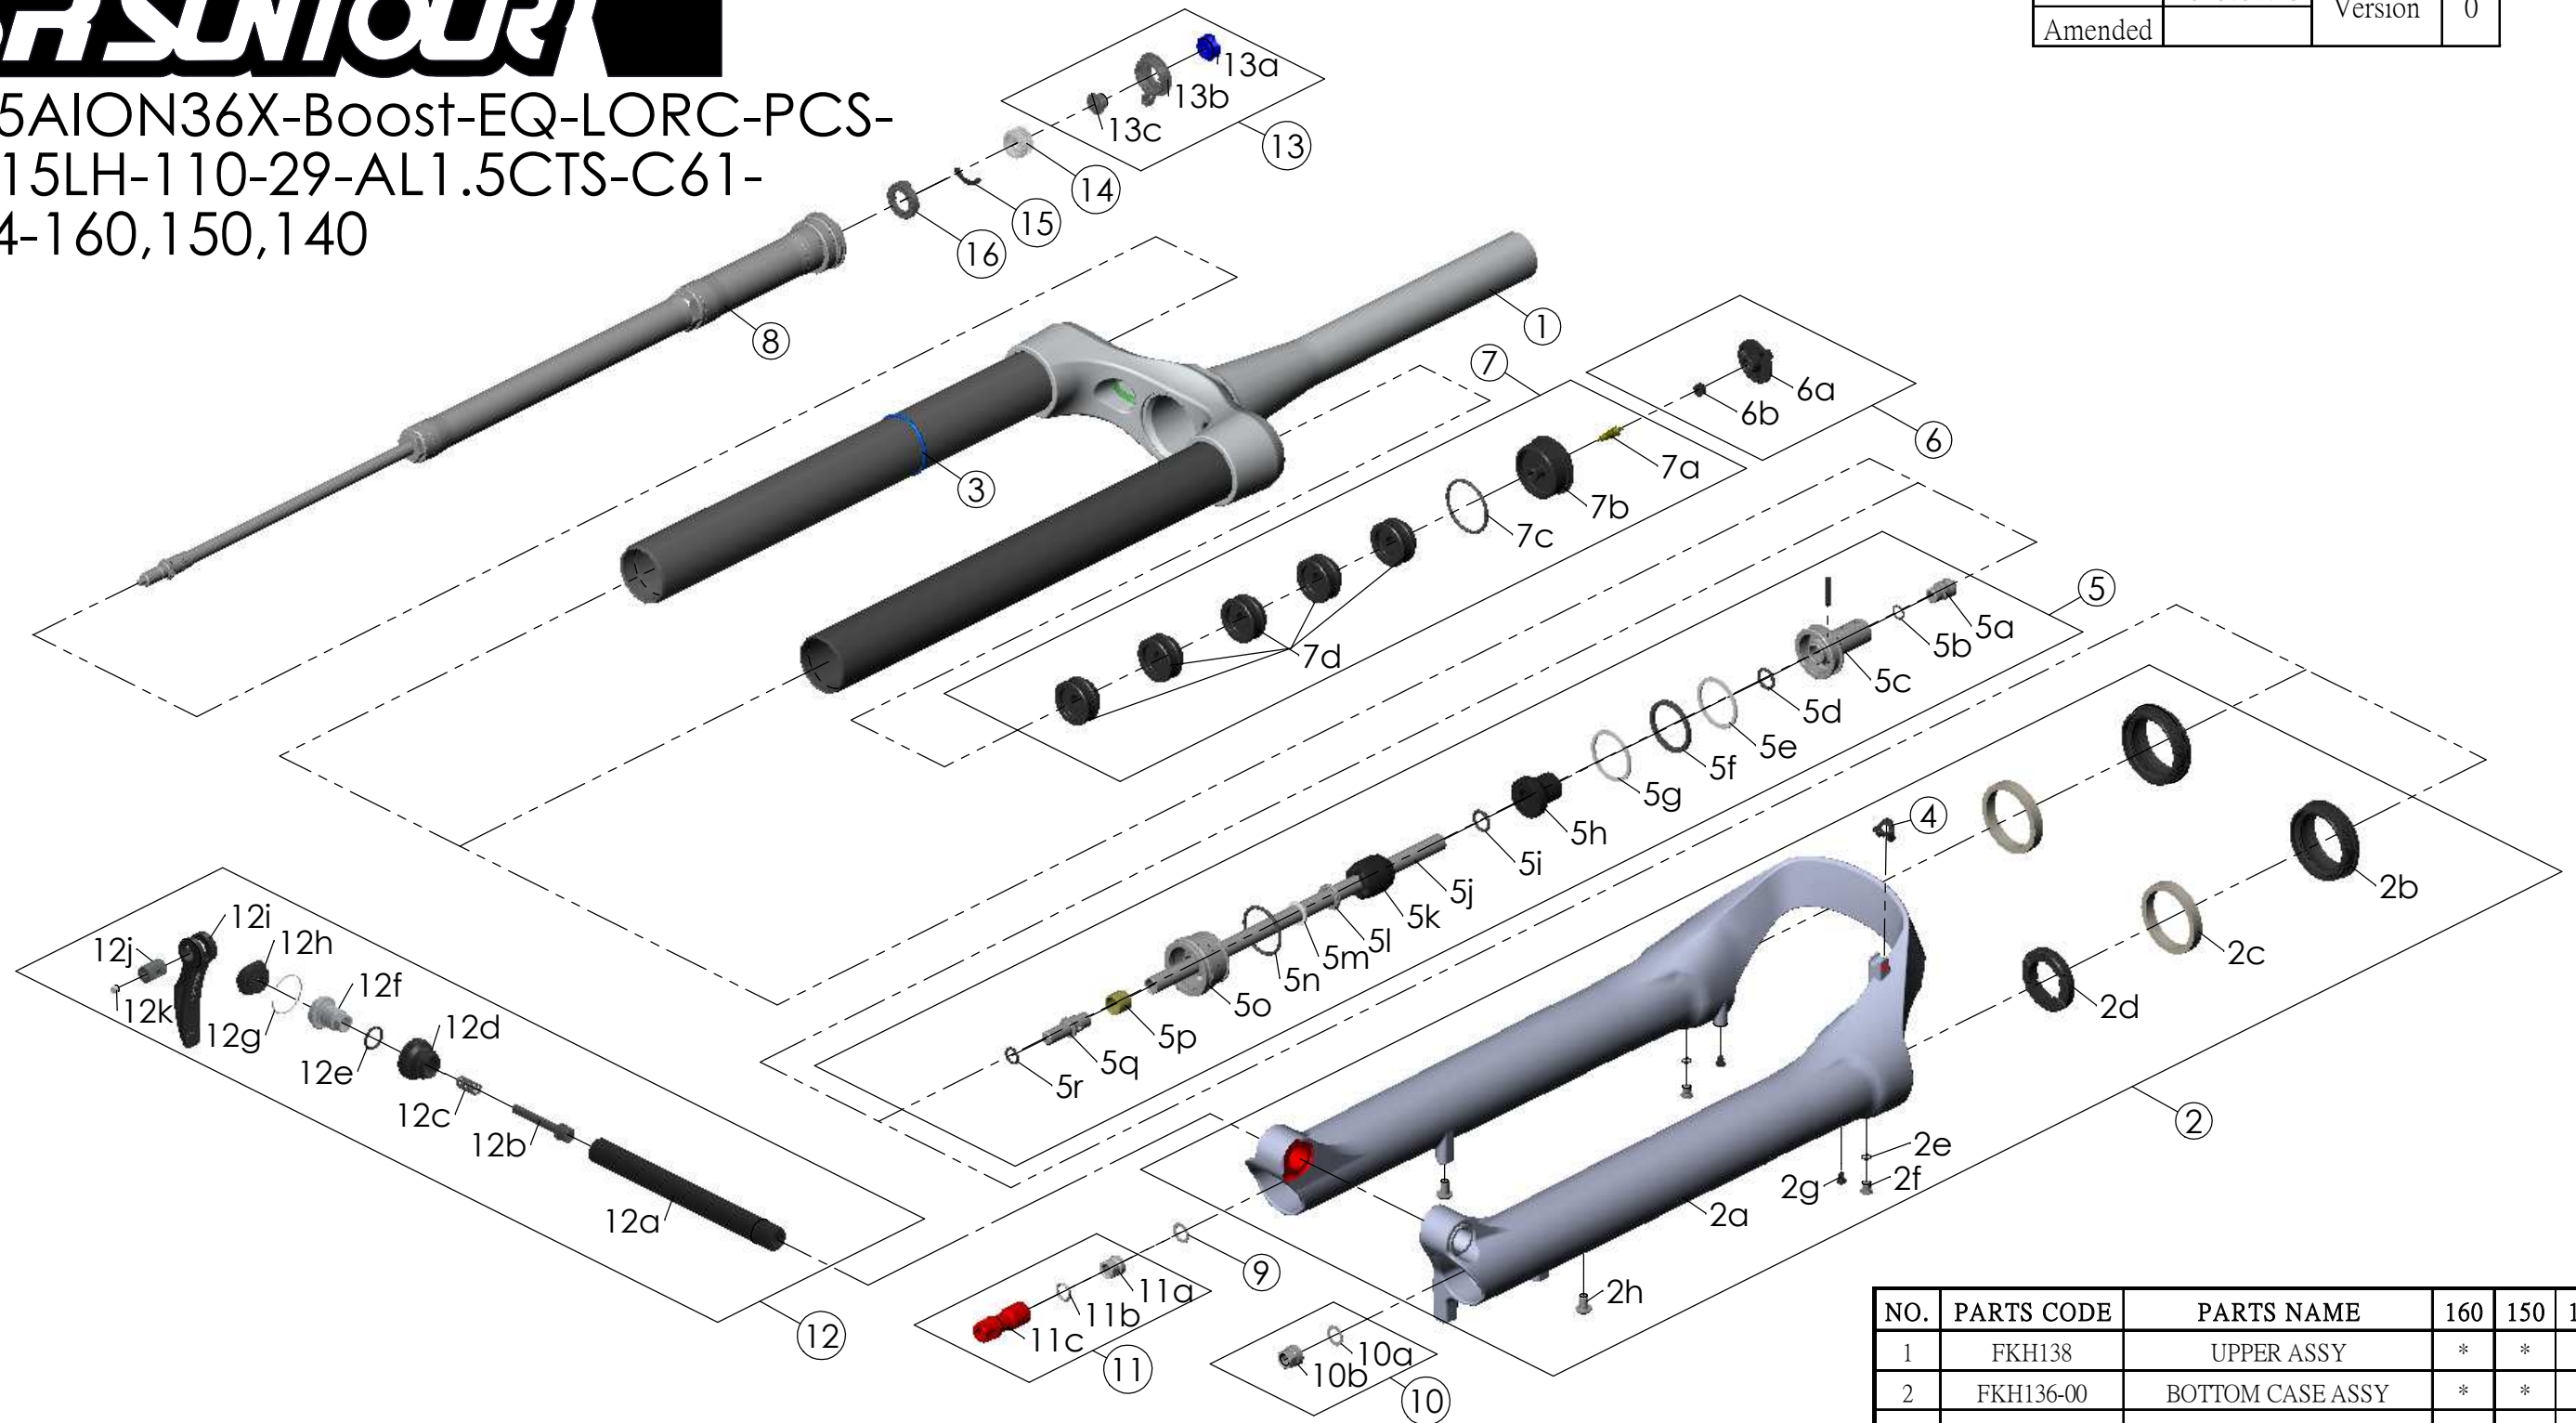

SF25AION36X-Boost-EQ-LORC-PCS-
DS-15LH-110-29-AL1.5CTS-C61-
O44-160,150,140

Date	2023.07.25	Version	0
Amended			

NO.	PARTS CODE	PARTS NAME	160	150	140	QT
11	FKE583	REBOUND KNOB ASSY	*	*	*	1
12	FKA116-02	15LH-110 AXLE SET	*	*	*	1
13	FKE421	LO-RC KNOB ASSY	*	*	*	1
14	FEE256-10	ADJUST CORE	*	*	*	1
15	FEE258	ADJUST CLICK	*	*	*	1
16	FEE257	CLICK HOLDER	*	*	*	1

NO.	PARTS CODE	PARTS NAME	160	150	140	QT
6	FKE595	VALVE CAP ASSY	*	*	*	1
7	FKE594-02	AIR CAP ASSY	*			1
	FKE594-12			*		1
	FKE594-22				*	1
7d	FEG270	VOLUME REDUCER	*			5
	FEG270			*		6
	FEG270				*	7
8	FUN131-55	LORC-PCS UNIT	*	*	*	1
9	CSS014	WASHER	*	*	*	1
10	FKA063-03	FIXING NUT SET	*	*	*	1

NO.	PARTS CODE	PARTS NAME	160	150	140	QT
1	FKH138	UPPER ASSY	*	*	*	1
2	FKH136-00	BOTTOM CASE ASSY	*	*	*	1
2b	FAA420	DUST SEAL	*	*	*	2
2c	FAA421-10	OIL WIPER	*	*	*	2
2d	FEP233-20	BOTTOM BUMPER	*	*	*	1
2e	FAA270	O RING	*	*	*	2
2f	FSB188	SEAL SCREW	*	*	*	2
2g	FAA200-10	MOUNT CAP	*	*	*	2
2h	FSB203	FIXING BOLT	*	*	*	2
3	FAA397-40	O RING	*	*	*	1
4	FEG034	CABLE CLIP	*	*	*	1
5	FKE587-01	SUPPORT TUBE ASSY-160	*			1
	FKE587-11	SUPPORT TUBE ASSY-150		*		1
	FKE587-21	SUPPORT TUBE ASSY-140			*	1