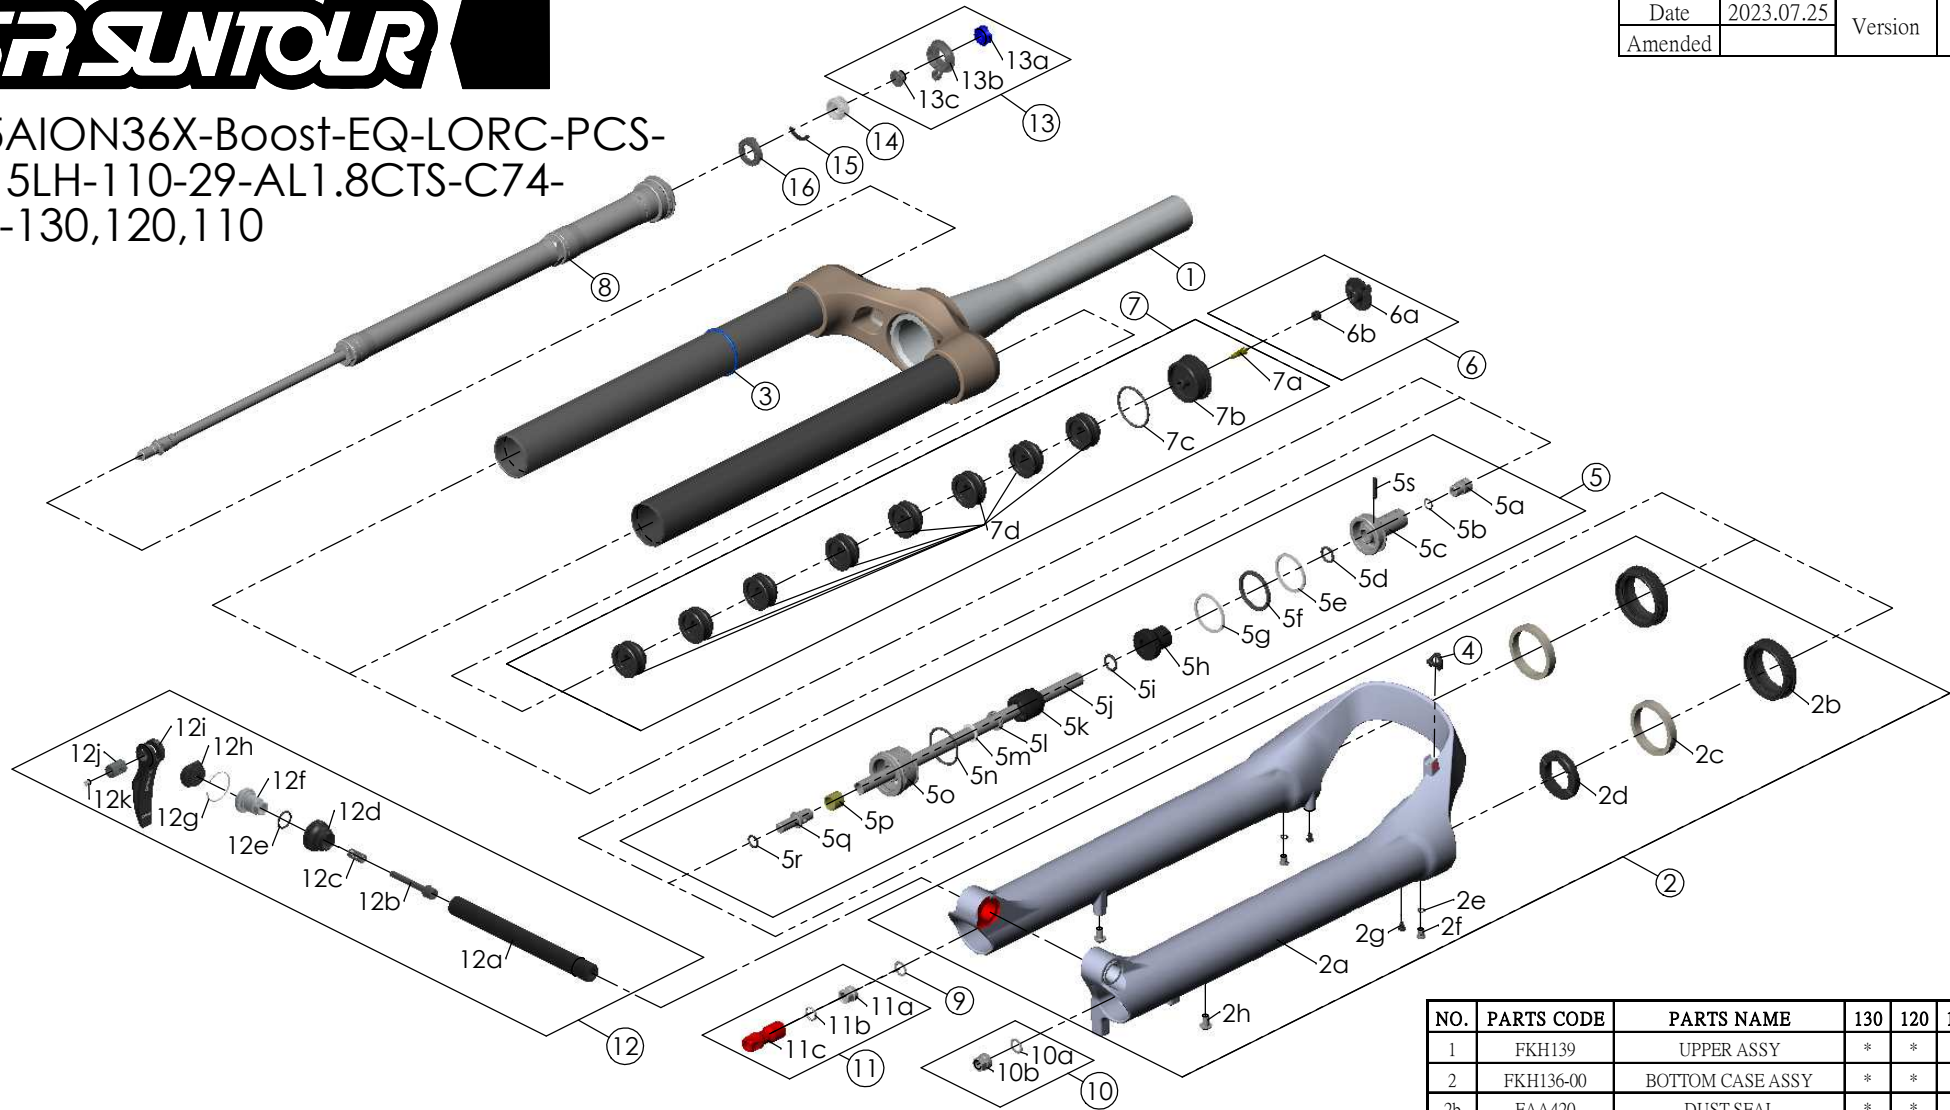

SF25AION36X-Boost-EQ-LORC-PCS-
DS-15LH-110-29-AL1.8CTS-C74-
O44-130,120,110

Date	2023.07.25	Version	0
Amended			

NO.	PARTS CODE	PARTS NAME	130	120	110	QT
11	FKE583	REBOUND KNOB ASSY	*	*	*	1
12	FKA116-02	15LH-110 AXLE SET	*	*	*	1
13	FKE421	LO-RC KNOB ASSY	*	*	*	1
14	FEE256-10	ADJUST CORE	*	*	*	1
15	FEE258	ADJUST CLICK	*	*	*	1
16	FEE257	CLICK HOLDER	*	*	*	1

NO.	PARTS CODE	PARTS NAME	130	120	110	QT
6	FKE595	VALVE CAP ASSY	*	*	*	1
	FKE594-32	AIR CAP ASSY	*			1
	FKE594-42		*			1
FKE594-52			*			1
7d	FEG270	VOLUME REDUCER	*			8
	FEG270			*		9
	FEG270				*	
8	FUN131-55	LORC-PCS UNIT	*	*	*	1
9	CSS014	WASHER	*	*	*	1
10	FKA063-03	FIXING NUT SET	*	*	*	1

NO.	PARTS CODE	PARTS NAME	130	120	110	QT
1	FKH139	UPPER ASSY	*	*	*	1
2	FKH136-00	BOTTOM CASE ASSY	*	*	*	1
2b	FAA420	DUST SEAL	*	*	*	2
2c	FAA421-10	OIL WIPER	*	*	*	2
2d	FEP233-20	BOTTOM BUMPER	*	*	*	1
2e	FAA270	O RING	*	*	*	2
2f	FSB188	SEAL SCREW	*	*	*	2
2g	FAA200-10	MOUNT CAP	*	*	*	2
2h	FSB203	FIXING BOLT	*	*	*	2
3	FEG397-40	O RING	*	*	*	1
4	FEG034	CABLE CLIP	*	*	*	1
5	FKE587-02	SUPPORT TUBE ASSY-130	*			1
	FKE587-12	SUPPORT TUBE ASSY-120		*		1
	FKE587-22	SUPPORT TUBE ASSY-110			*	1