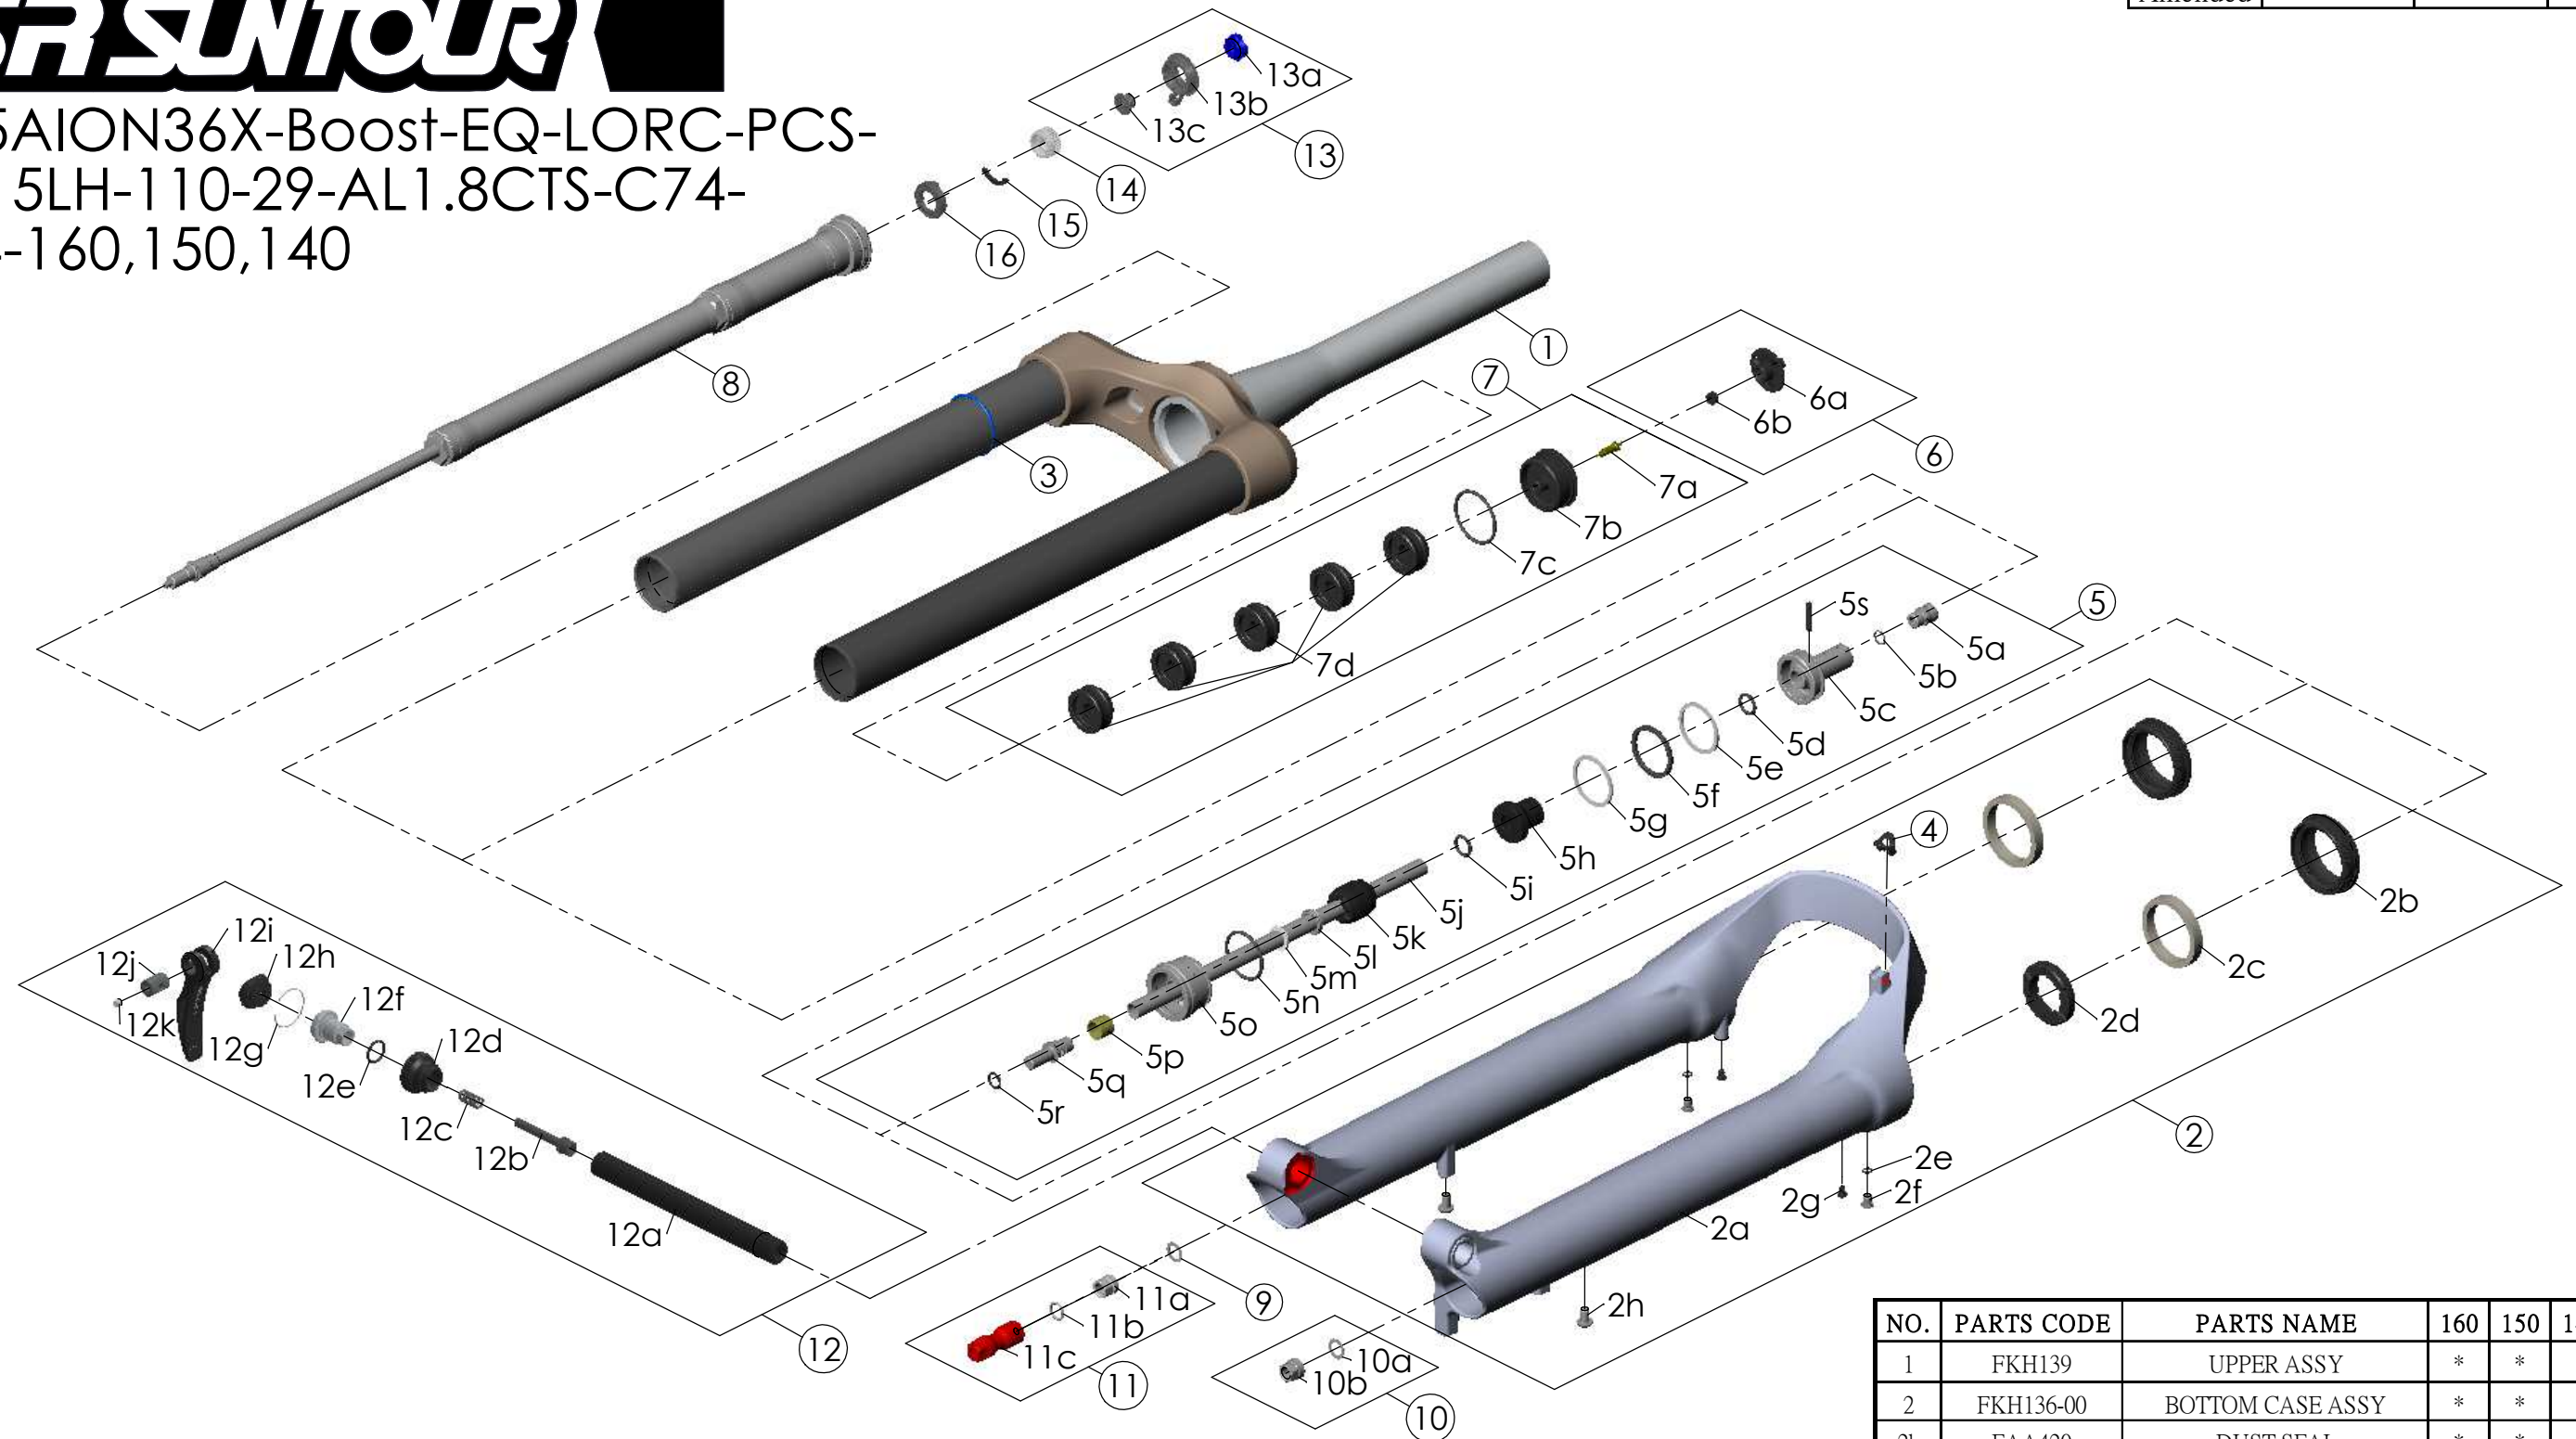

SF25AION36X-Boost-EQ-LORC-PCS-
DS-15LH-110-29-AL1.8CTS-C74-
O44-160,150,140

Date	2023.07.25	Version	0
Amended			

NO.	PARTS CODE	PARTS NAME	160	150	140	QT
11	FKE583	REBOUND KNOB ASSY	*	*	*	1
12	FKA116-02	15LH-110 AXLE SET	*	*	*	1
13	FKE421	LO-RC KNOB ASSY	*	*	*	1
14	FEE256-10	ADJUST CORE	*	*	*	1
15	FEE258	ADJUST CLICK	*	*	*	1
16	FEE257	CLICK HOLDER	*	*	*	1

NO.	PARTS CODE	PARTS NAME	160	150	140	QT
6	FKE595	VALVE CAP ASSY	*	*	*	1
7	FKE594-02	AIR CAP ASSY	*			1
	FKE594-12			*		1
	FKE594-22				*	1
7d	FEG270	VOLUME REDUCER	*			5
	FEG270			*		6
	FEG270				*	7
8	FUN131-55	LORC-PCS UNIT	*	*	*	1
9	CSS014	WASHER	*	*	*	1
10	FKA063-03	FIXING NUT SET	*	*	*	1

NO.	PARTS CODE	PARTS NAME	160	150	140	QT
1	FKH139	UPPER ASSY	*	*	*	1
2	FKH136-00	BOTTOM CASE ASSY	*	*	*	1
2b	FAA420	DUST SEAL	*	*	*	2
2c	FAA421-10	OIL WIPER	*	*	*	2
2d	FEP233-20	BOTTOM BUMPER	*	*	*	1
2e	FAA270	O RING	*	*	*	2
2f	FSB188	SEAL SCREW	*	*	*	2
2g	FAA200-10	MOUNT CAP	*	*	*	2
2h	FSB203	FIXING BOLT	*	*	*	2
3	FAA397-40	O RING	*	*	*	1
4	FEG034	CABLE CLIP	*	*	*	1
5	FKE587-01	SUPPORT TUBE ASSY-160	*			1
	FKE587-11	SUPPORT TUBE ASSY-150		*		1
	FKE587-21	SUPPORT TUBE ASSY-140			*	1