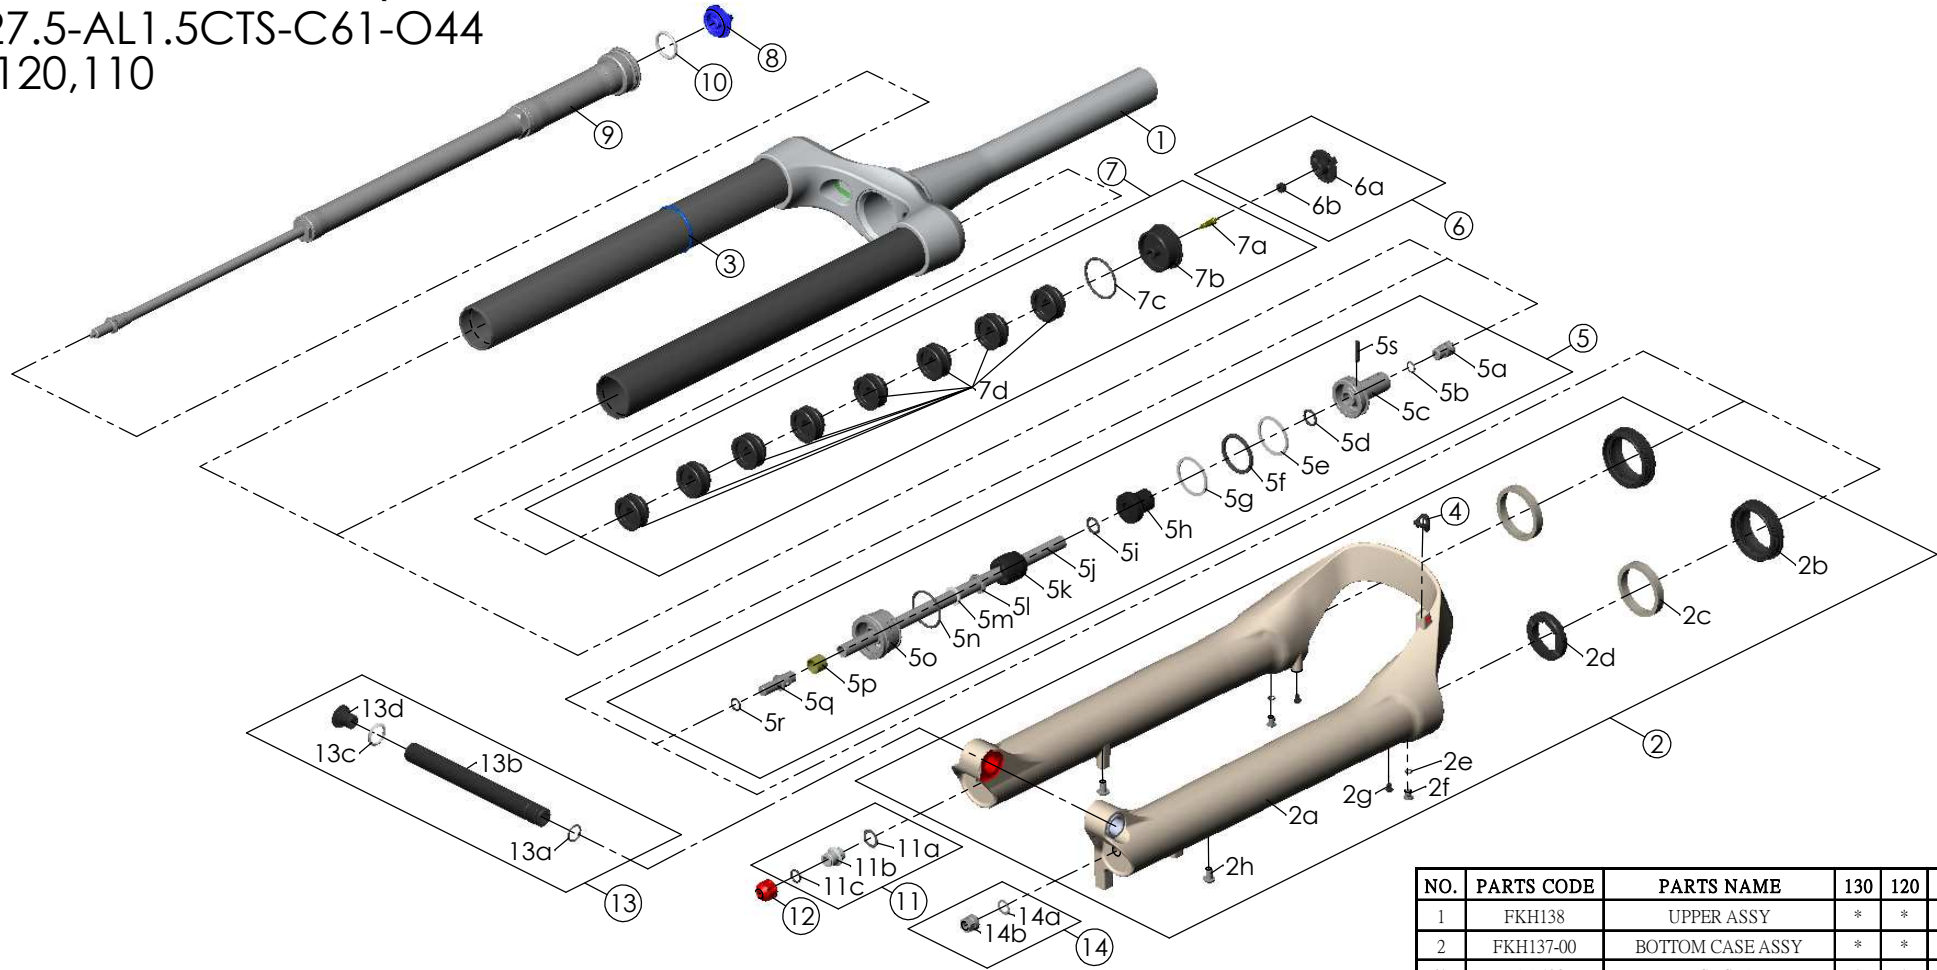

SF25AION36X-Boost-EQ-RC-PCS-DS-15AH2-
110-27.5-AL1.5CTS-C61-O44
-130,120,110

NO.	PARTS CODE	PARTS NAME	130	120	110	QT
11	FKE436	FIXING NUT SET	*	*	*	1
12	FEG201	REBOUND KNOB	*	*	*	1
13	FKA117-00	15AH2-110 AXLE SET	*	*	*	1
14	FKA063-03	FIXING NUT SET	*	*	*	1

NO.	PARTS CODE	PARTS NAME	130	120	110	QT
6	FKE595	VALVE CAP ASSY	*	*	*	1
7	FKE594-32	AIR CAP ASSY	*	*	*	1
	FKE594-42		*	*	1	
	FKE594-52		*	*	1	
7d	FEG270	VOLUME REDUCER	*	*	*	8
	FEG270		*	*	9	
	FEG270		*	*	10	
8	FEE862	ADJUST KNOB	*	*	*	1
9	FUN160-75	RC-PCS UNIT	*	*	*	1
10	FAA136	O RING	*	*	*	1

NO.	PARTS CODE	PARTS NAME	130	120	110	QT
1	FKH138	UPPER ASSY	*	*	*	1
2	FKH137-00	BOTTOM CASE ASSY	*	*	*	1
2b	FAA420	DUST SEAL	*	*	*	2
2c	FAA421-10	OIL WIPER	*	*	*	2
2d	FEP233-20	BOTTOM BUMPER	*	*	*	1
2e	FAA270	O RING	*	*	*	2
2f	FSB188	SEAL SCREW	*	*	*	2
2g	FAA200-10	MOUNT CAP	*	*	*	2
2h	FSB203	FIXING BOLT	*	*	*	2
3	FEG397-40	O RING	*	*	*	1
4	FEG034	CABLE CLIP	*	*	*	1
5	FKE587-02	SUPPORT TUBE ASSY-130	*	*	*	1
	FKE587-12	SUPPORT TUBE ASSY-120	*	*	*	1
	FKE587-22	SUPPORT TUBE ASSY-110	*	*	*	1