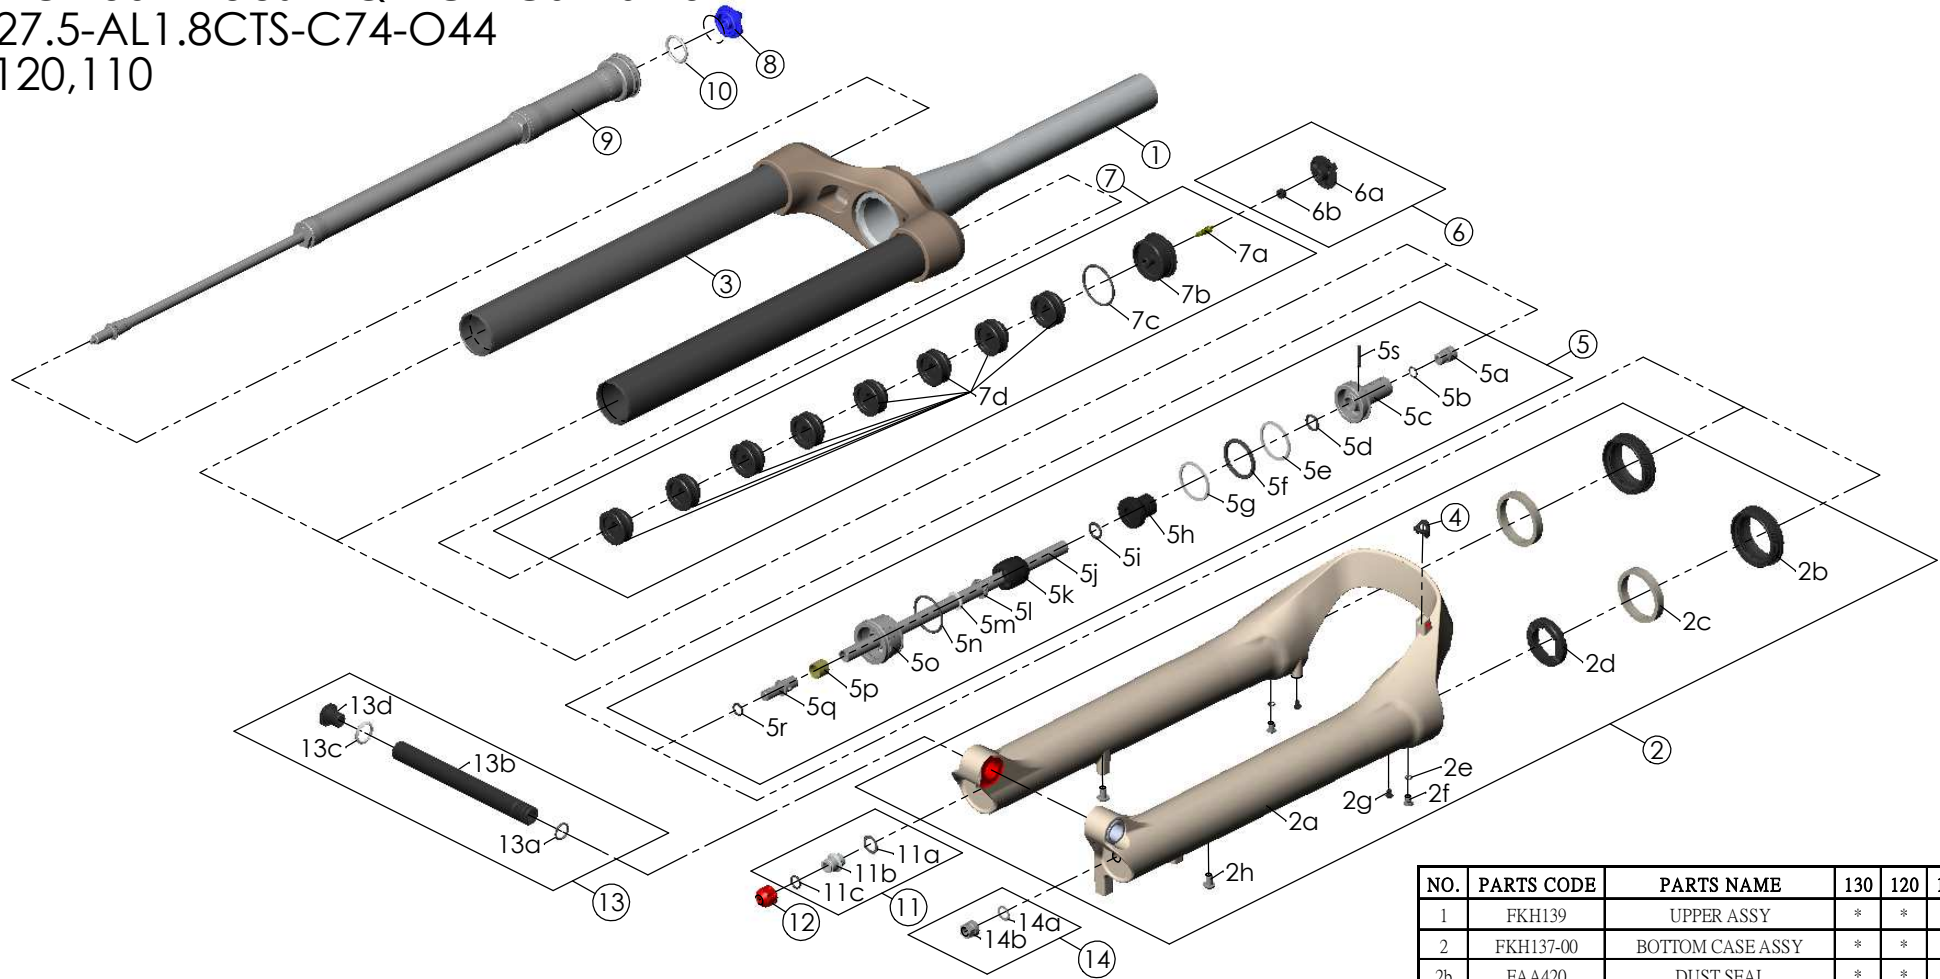

SF25AION36X-Boost-EQ-RC-PCS-DS-15AH2
 -110-27.5-AL1.8CTS-C74-O44
 -130,120,110

Date	2023.07.25	Version	0
Amended			

NO.	PARTS CODE	PARTS NAME	160	150	140	QT
11	FKE436	FIXING NUT SET	*	*	*	1
12	FEQ201	REBOUND KNOB	*	*	*	1
13	FKA117-00	15AH2-110 AXLE SET	*	*	*	1
14	FKA063-03	FIXING NUT SET	*	*	*	1

NO.	PARTS CODE	PARTS NAME	130	120	110	QT
6	FKE595	VALVE CAP ASSY	*	*	*	1
	FKE594-32	AIR CAP ASSY	*			1
	FKE594-42			*		1
	FKE594-52			*	1	
7d	FEQ270	VOLUME REDUCER	*			8
	FEQ270			*		9
	FEQ270				*	10
8	FEE862	ADJUST KNOB	*	*	*	1
9	FUN160-75	RC-PCS UNIT	*	*	*	1
10	FAA136	O RING	*	*	*	1

NO.	PARTS CODE	PARTS NAME	130	120	110	QT
1	FKH139	UPPER ASSY	*	*	*	1
2	FKH137-00	BOTTOM CASE ASSY	*	*	*	1
2b	FAA420	DUST SEAL	*	*	*	2
2c	FAA421-10	OIL WIPER	*	*	*	2
2d	FEP233-20	BOTTOM BUMPER	*	*	*	1
2e	FAA270	O RING	*	*	*	2
2f	FSB188	SEAL SCREW	*	*	*	2
2g	FAA200-10	MOUNT CAP	*	*	*	2
2h	FSB203	FIXING BOLT	*	*	*	2
3	FEQ397-40	O RING	*	*	*	1
4	FEQ034	CABLE CLIP	*	*	*	1
5	FKE587-02	SUPPORT TUBE ASSY-130	*			1
	FKE587-12	SUPPORT TUBE ASSY-120		*		1
	FKE587-22	SUPPORT TUBE ASSY-110			*	1