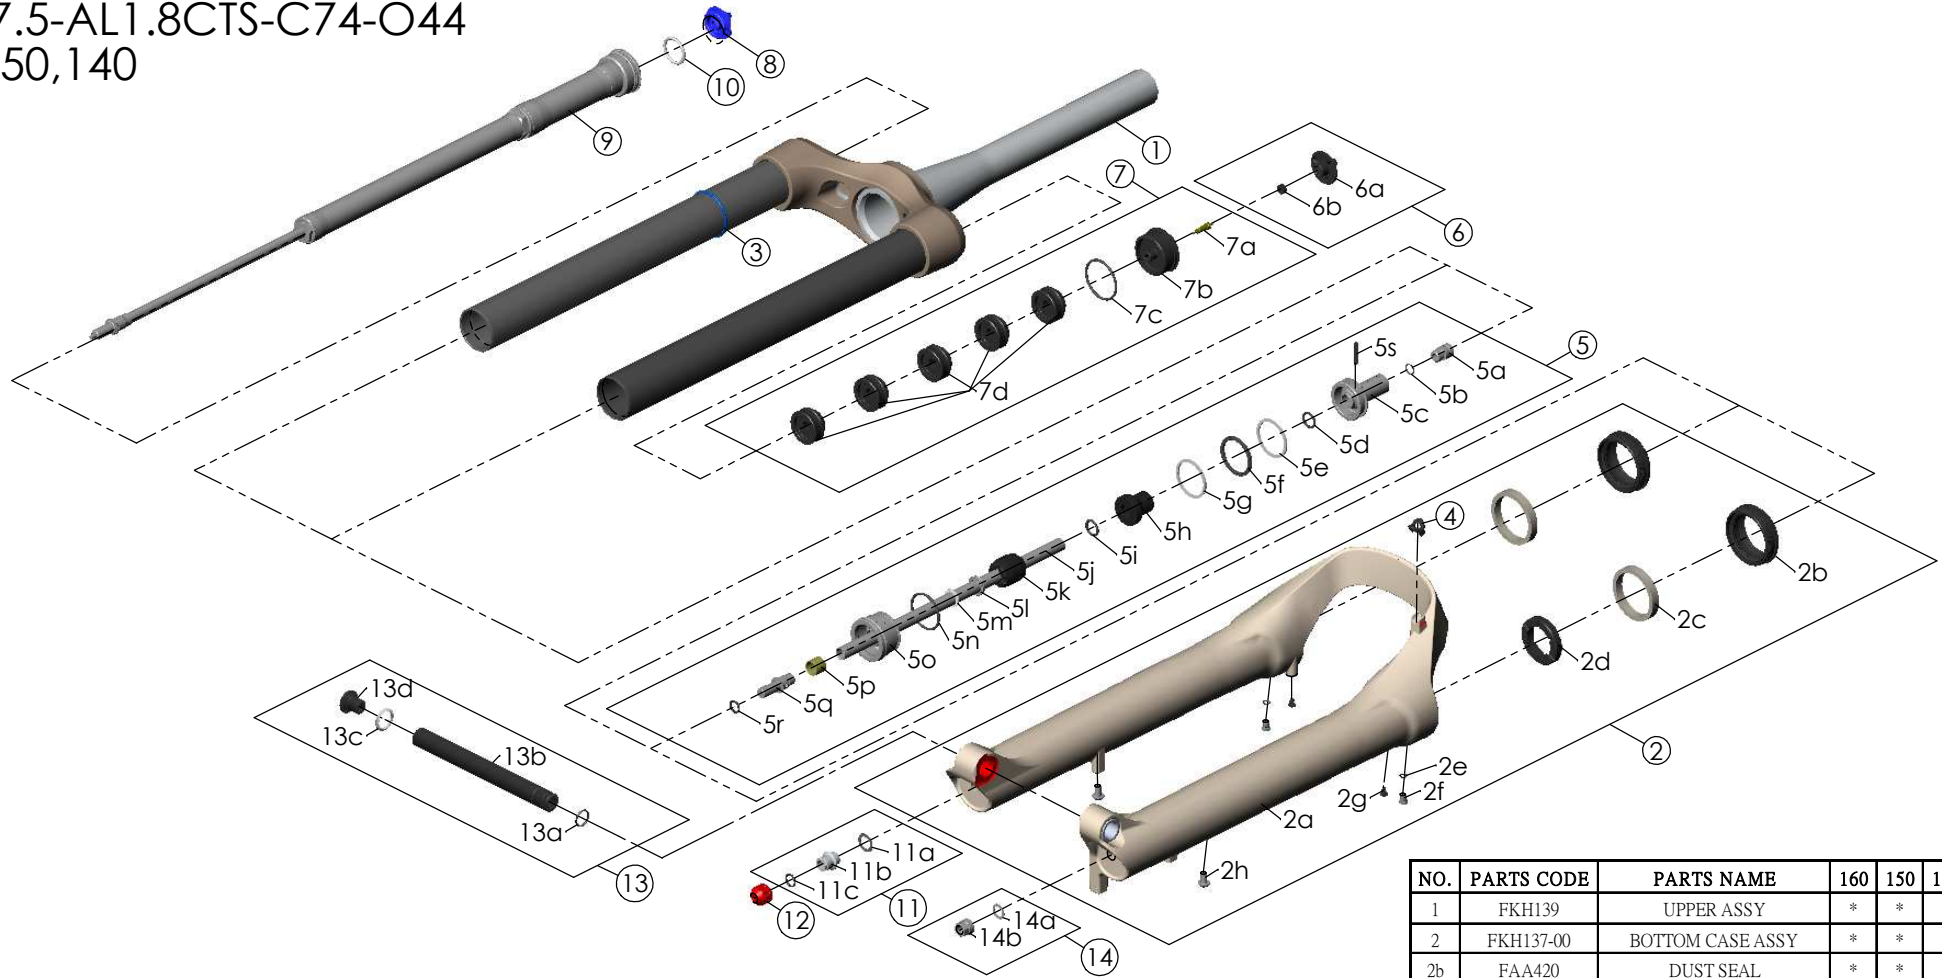

SF25AION36X-Boost-EQ-RC-PCS-DS-15AH2-  
110-27.5-AL1.8CTS-C74-O44  
-160,150,140

Date	2023.07.25	Version	0
Amended			

NO.	PARTS CODE	PARTS NAME	160	150	140	QT
11	FKE436	FIXING NUT SET	*	*	*	1
12	FEG201	REBOUND KNOB	*	*	*	1
13	FKA117-00	15AH2-110 AXLE SET	*	*	*	1
14	FKA063-03	FIXING NUT SET	*	*	*	1

NO.	PARTS CODE	PARTS NAME	160	150	140	QT
6	FKE595	VALVE CAP ASSY	*	*	*	1
7	FKE594-02	AIR CAP ASSY	*			1
	FKE594-12			*		1
	FKE594-22				*	1
7d	FEG270	VOLUME REDUCER	*			5
	FEG270			*		6
	FEG270				*	
8	FEE862	ADJUST KNOB	*	*	*	1
9	FUN160-75	RC-PCS UNIT	*	*	*	1
10	FAA136	O RING	*	*	*	1

NO.	PARTS CODE	PARTS NAME	160	150	140	QT
1	FKH139	UPPER ASSY	*	*	*	1
2	FKH137-00	BOTTOM CASE ASSY	*	*	*	1
2b	FAA420	DUST SEAL	*	*	*	2
2c	FAA421-10	OIL WIPER	*	*	*	2
2d	FEP233-20	BOTTOM BUMPER	*	*	*	1
2e	FAA270	O RING	*	*	*	2
2f	FSB188	SEAL SCREW	*	*	*	2
2g	FAA200-10	MOUNT CAP	*	*	*	2
2h	FSB203	FIXING BOLT	*	*	*	2
3	FEG397-40	O RING	*	*	*	1
4	FEG034	CABLE CLIP	*	*	*	1
5	FKE587-01	SUPPORT TUBE ASSY-160	*			1
	FKE587-11	SUPPORT TUBE ASSY-150		*		1
	FKE587-21	SUPPORT TUBE ASSY-140			*	1