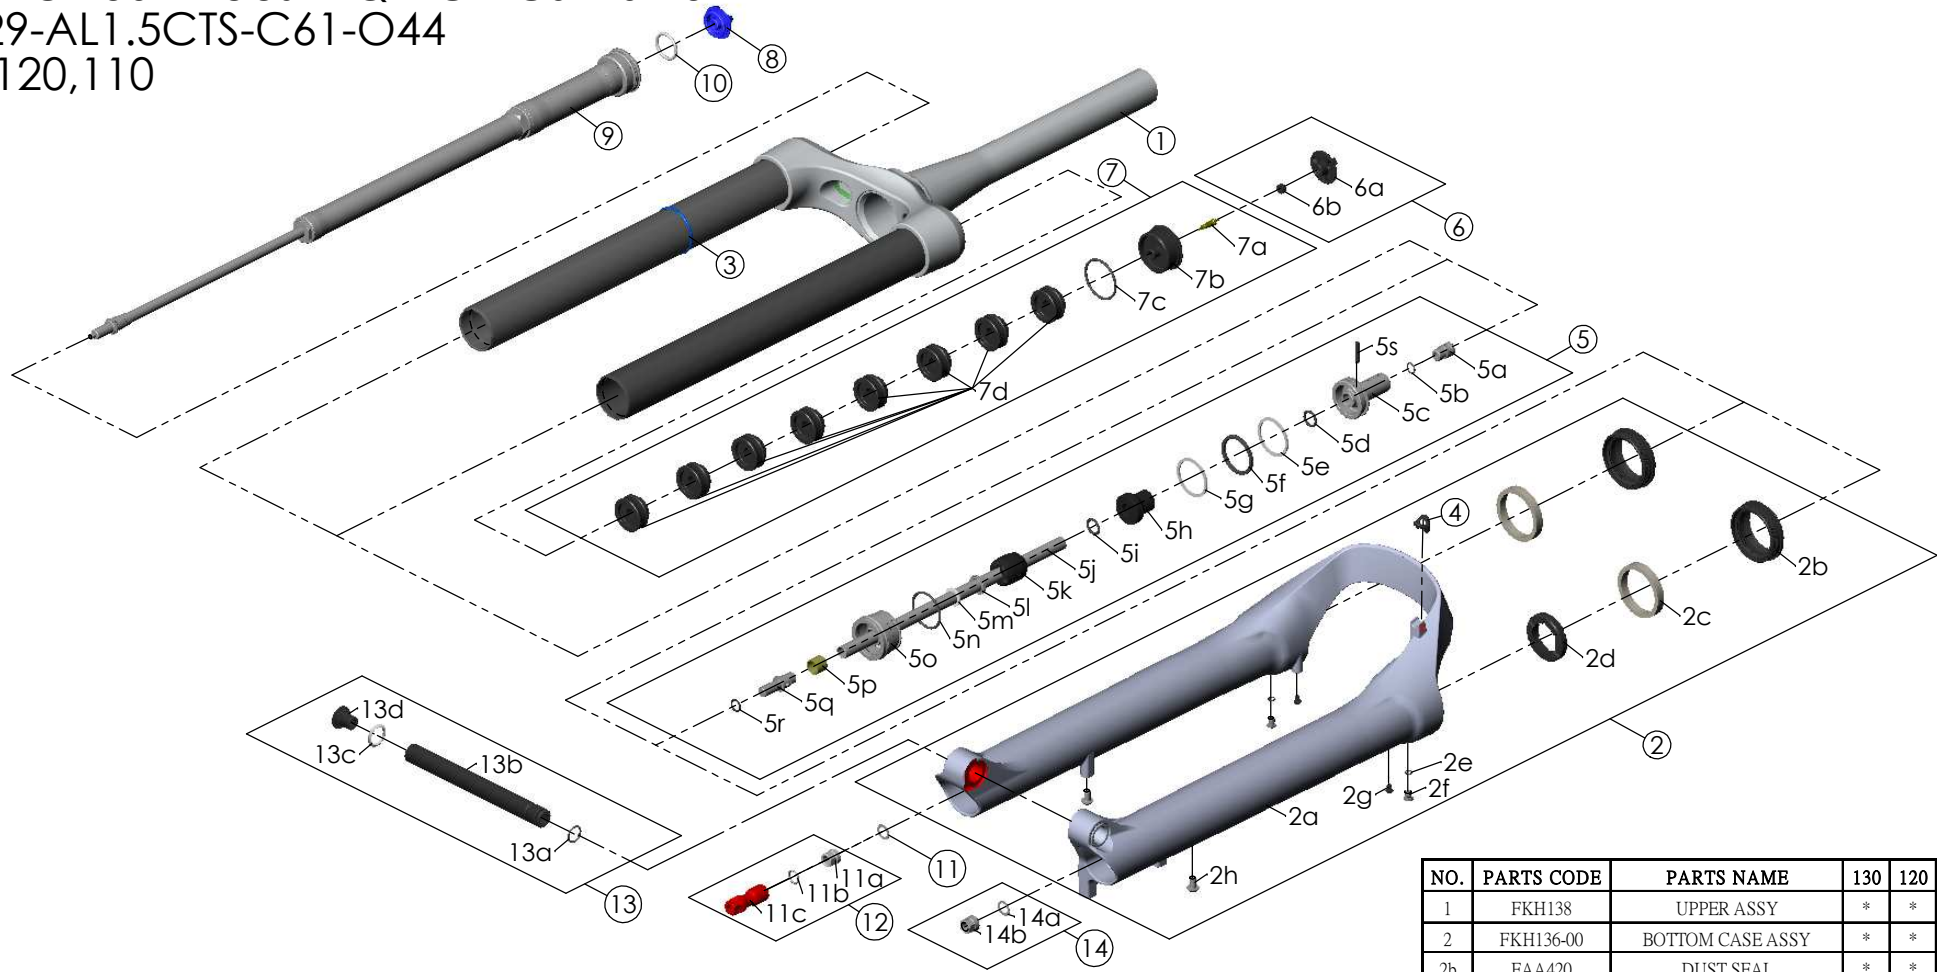

SF25AION36X-Boost-EQ-RC-PCS-DS-15AH2-
110-29-AL1.5CTS-C61-O44
-130,120,110

NO.	PARTS CODE	PARTS NAME	130	120	110	QT
11	CSS014	WASHER	*	*	*	1
12	FKE583	REBOUND KNOB ASSY	*	*	*	1
13	FKA117-00	15AH2-110 AXLE SET	*	*	*	1
14	FKA063-03	FIXING NUT SET	*	*	*	1

NO.	PARTS CODE	PARTS NAME	130	120	110	QT
6	FKE595	VALVE CAP ASSY	*	*	*	1
	FKE594-32		*			1
7	FKE594-42	AIR CAP ASSY		*		1
	FKE594-52				*	1
	FEG270		*			8
7d	FEG270	VOLUME REDUCER			*	9
	FEG270				*	10
	FEE862	ADJUST KNOB	*	*	*	1
8	FUN160-75	RC-PCS UNIT	*	*	*	1
9	FAA136	O RING	*	*	*	1

NO.	PARTS CODE	PARTS NAME	130	120	110	QT
1	FKH138	UPPER ASSY	*	*	*	1
2	FKH136-00	BOTTOM CASE ASSY	*	*	*	1
2b	FAA420	DUST SEAL	*	*	*	2
2c	FAA421-10	OIL WIPER	*	*	*	2
2d	FEP233-20	BOTTOM BUMPER	*	*	*	1
2e	FAA270	O RING	*	*	*	2
2f	FSB188	SEAL SCREW	*	*	*	2
2g	FAA200-10	MOUNT CAP	*	*	*	2
2h	FSB203	FIXING BOLT	*	*	*	2
3	FEG397-40	O RING	*	*	*	1
4	FEG034	CABLE CLIP	*	*	*	1
5	FKE587-02	SUPPORT TUBE ASSY-130	*			1
	FKE587-12	SUPPORT TUBE ASSY-120		*		1
	FKE587-22	SUPPORT TUBE ASSY-110			*	1