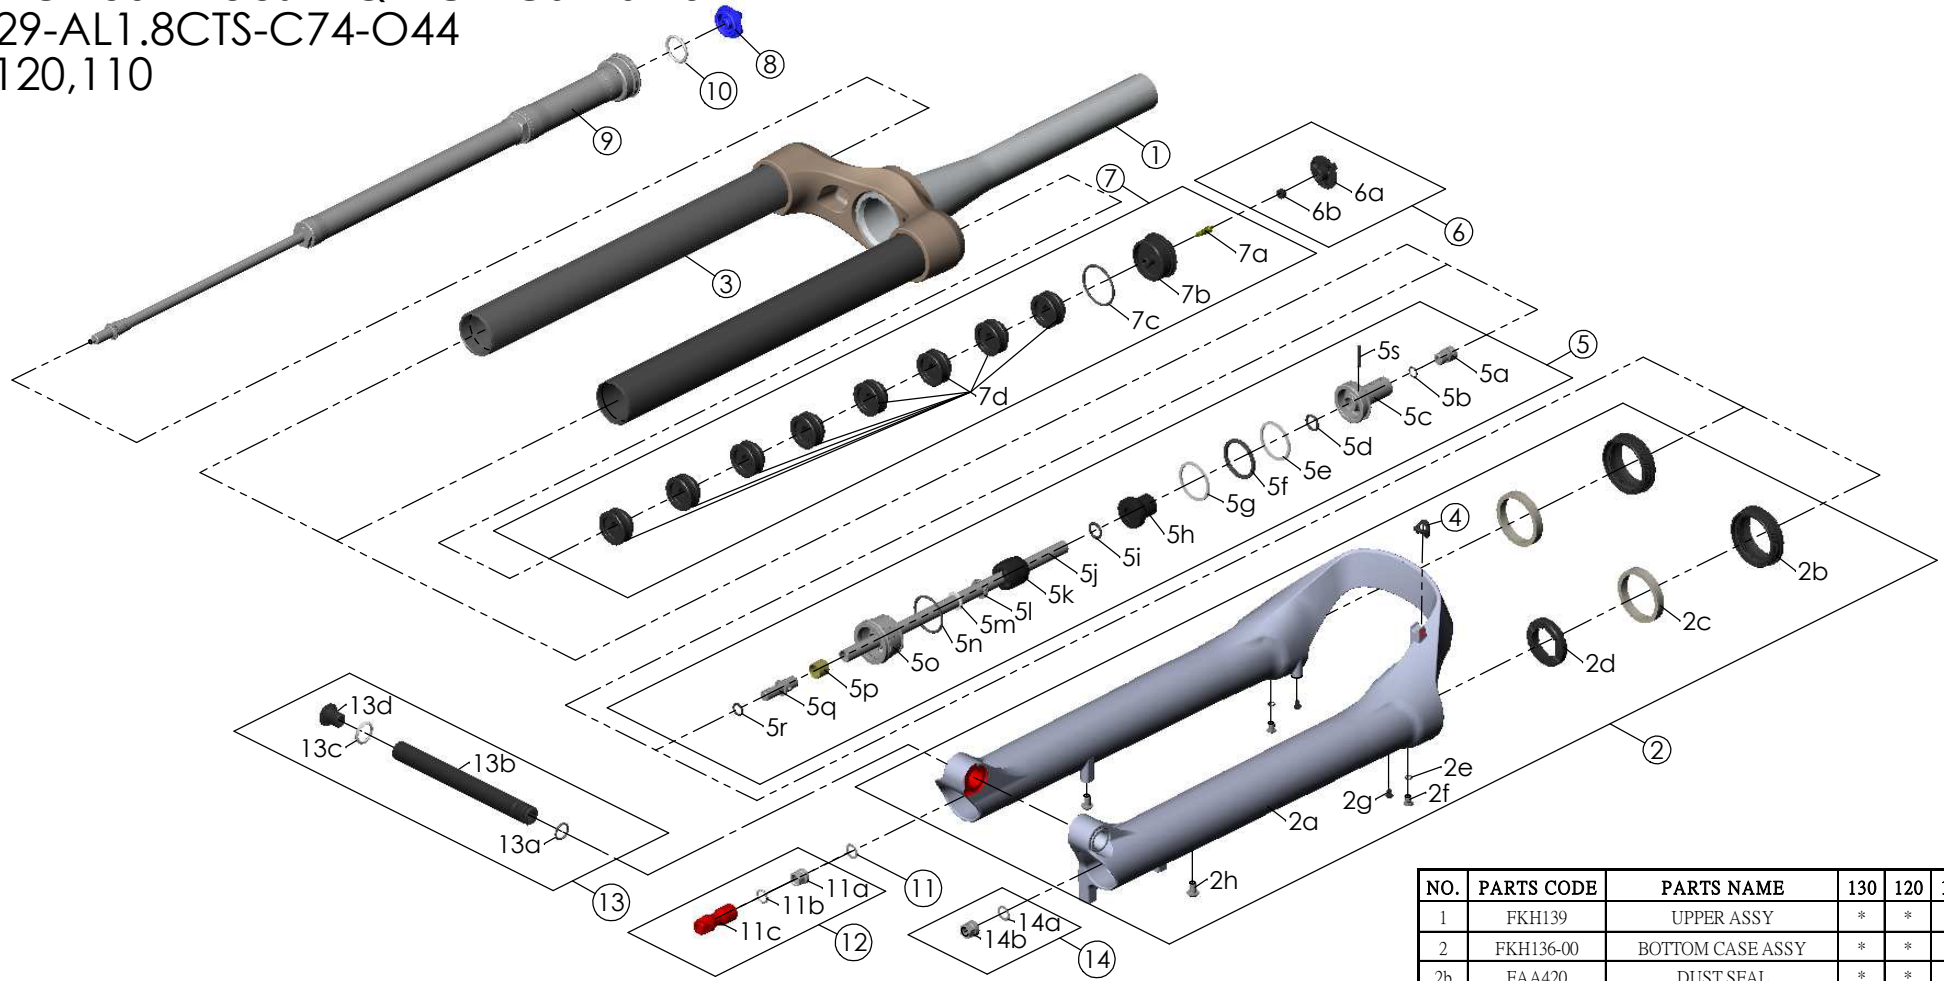

SF25AION36X-Boost-EQ-RC-PCS-DS-15AH2  
 -110-29-AL1.8CTS-C74-O44  
 -130,120,110

Date	2023.07.25	Version	0
Amended			

NO.	PARTS CODE	PARTS NAME	160	150	140	QT
11	CSS014	WASHER	*	*	*	1
12	FKE583	REBOUND KNOB ASSY	*	*	*	1
13	FKA117-00	15AH2-110 AXLE SET	*	*	*	1
14	FKA063-03	FIXING NUT SET	*	*	*	1

NO.	PARTS CODE	PARTS NAME	130	120	110	QT
6	FKE595	VALVE CAP ASSY	*	*	*	1
	FKE594-32	AIR CAP ASSY	*			1
	FKE594-42			*		1
7d	FKE594-52	VOLUME REDUCER		*		1
	FEG270			*		8
	FEG270			*		9
8	FEE862	ADJUST KNOB	*	*	*	1
9	FUN160-75	RC-PCS UNIT	*	*	*	1
10	FAA136	O RING	*	*	*	1

NO.	PARTS CODE	PARTS NAME	130	120	110	QT
1	FKH139	UPPER ASSY	*	*	*	1
2	FKH136-00	BOTTOM CASE ASSY	*	*	*	1
2b	FAA420	DUST SEAL	*	*	*	2
2c	FAA421-10	OIL WIPER	*	*	*	2
2d	FEP233-20	BOTTOM BUMPER	*	*	*	1
2e	FAA270	O RING	*	*	*	2
2f	FSB188	SEAL SCREW	*	*	*	2
2g	FAA200-10	MOUNT CAP	*	*	*	2
2h	FSB203	FIXING BOLT	*	*	*	2
3	FEG397-40	O RING	*	*	*	1
4	FEG034	CABLE CLIP	*	*	*	1
5	FKE587-02	SUPPORT TUBE ASSY-130	*			1
	FKE587-12	SUPPORT TUBE ASSY-120		*		1
	FKE587-22	SUPPORT TUBE ASSY-110			*	1