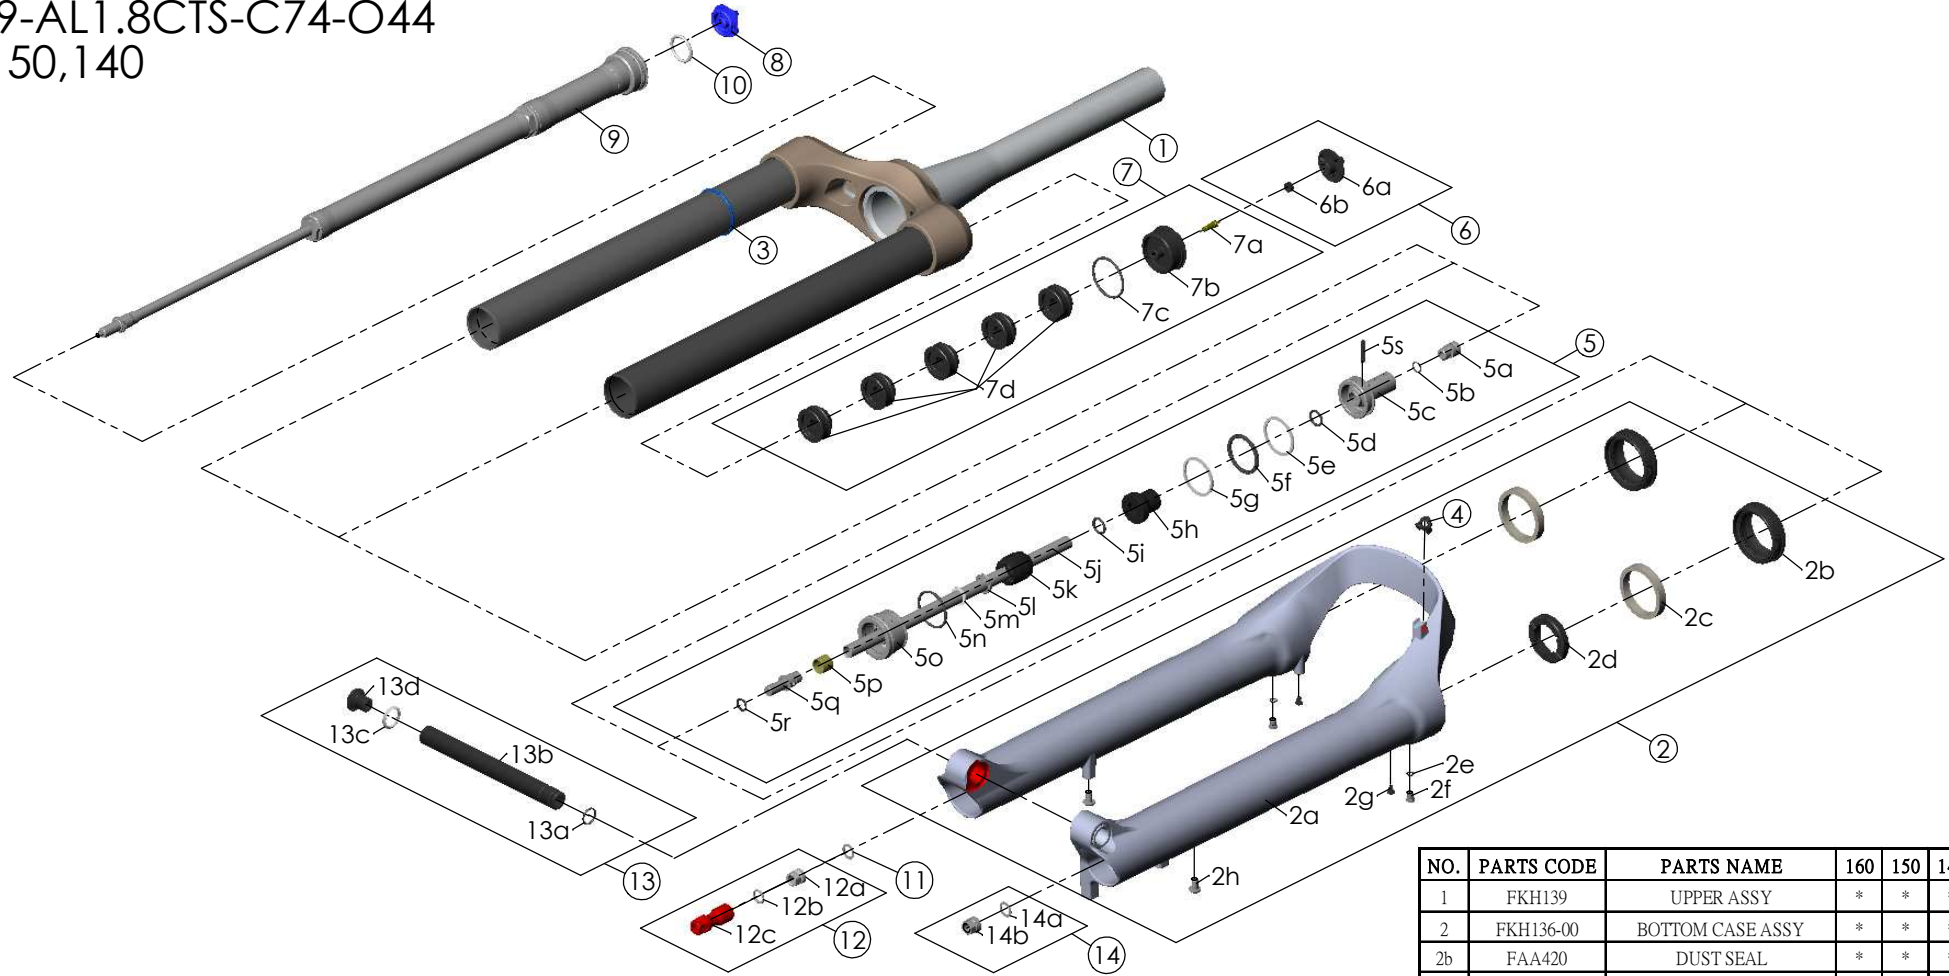

SF25AION36X-Boost-EQ-RC-PCS-DS-15AH2-
110-29-AL1.8CTS-C74-O44
-160,150,140

Date	2023.07.25	Version	0
Amended			

NO.	PARTS CODE	PARTS NAME	160	150	140	QT
11	CSS014	WASHER	*	*	*	1
12	FKE583	REBOUND KNOB ASSY	*	*	*	1
13	FKA117-00	15AH2-110 AXLE SET	*	*	*	1
14	FKA063-03	FIXING NUT SET	*	*	*	1

NO.	PARTS CODE	PARTS NAME	160	150	140	QT
6	FKE595	VALVE CAP ASSY	*	*	*	1
7	FKE594-02	AIR CAP ASSY	*			1
	FKE594-12			*		1
	FKE594-22				*	1
7d	FEG270	VOLUME REDUCER	*			5
	FEG270			*		6
	FEG270				*	7
8	FEE862	ADJUST KNOB	*	*	*	1
9	FUN160-75	RC-PCS UNIT	*	*	*	1
10	FAA136	O RING	*	*	*	1

NO.	PARTS CODE	PARTS NAME	160	150	140	QT
1	FKH139	UPPER ASSY	*	*	*	1
2	FKH136-00	BOTTOM CASE ASSY	*	*	*	1
2b	FAA420	DUST SEAL	*	*	*	2
2c	FAA421-10	OIL WIPER	*	*	*	2
2d	FEP233-20	BOTTOM BUMPER	*	*	*	1
2e	FAA270	O RING	*	*	*	2
2f	FSB188	SEAL SCREW	*	*	*	2
2g	FAA200-10	MOUNT CAP	*	*	*	2
2h	FSB203	FIXING BOLT	*	*	*	2
3	FEG397-40	O RING	*	*	*	1
4	FEG034	CABLE CLIP	*	*	*	1
5	FKE587-01	SUPPORT TUBE ASSY-160	*			1
	FKE587-11	SUPPORT TUBE ASSY-150		*		1
	FKE587-21	SUPPORT TUBE ASSY-140			*	1