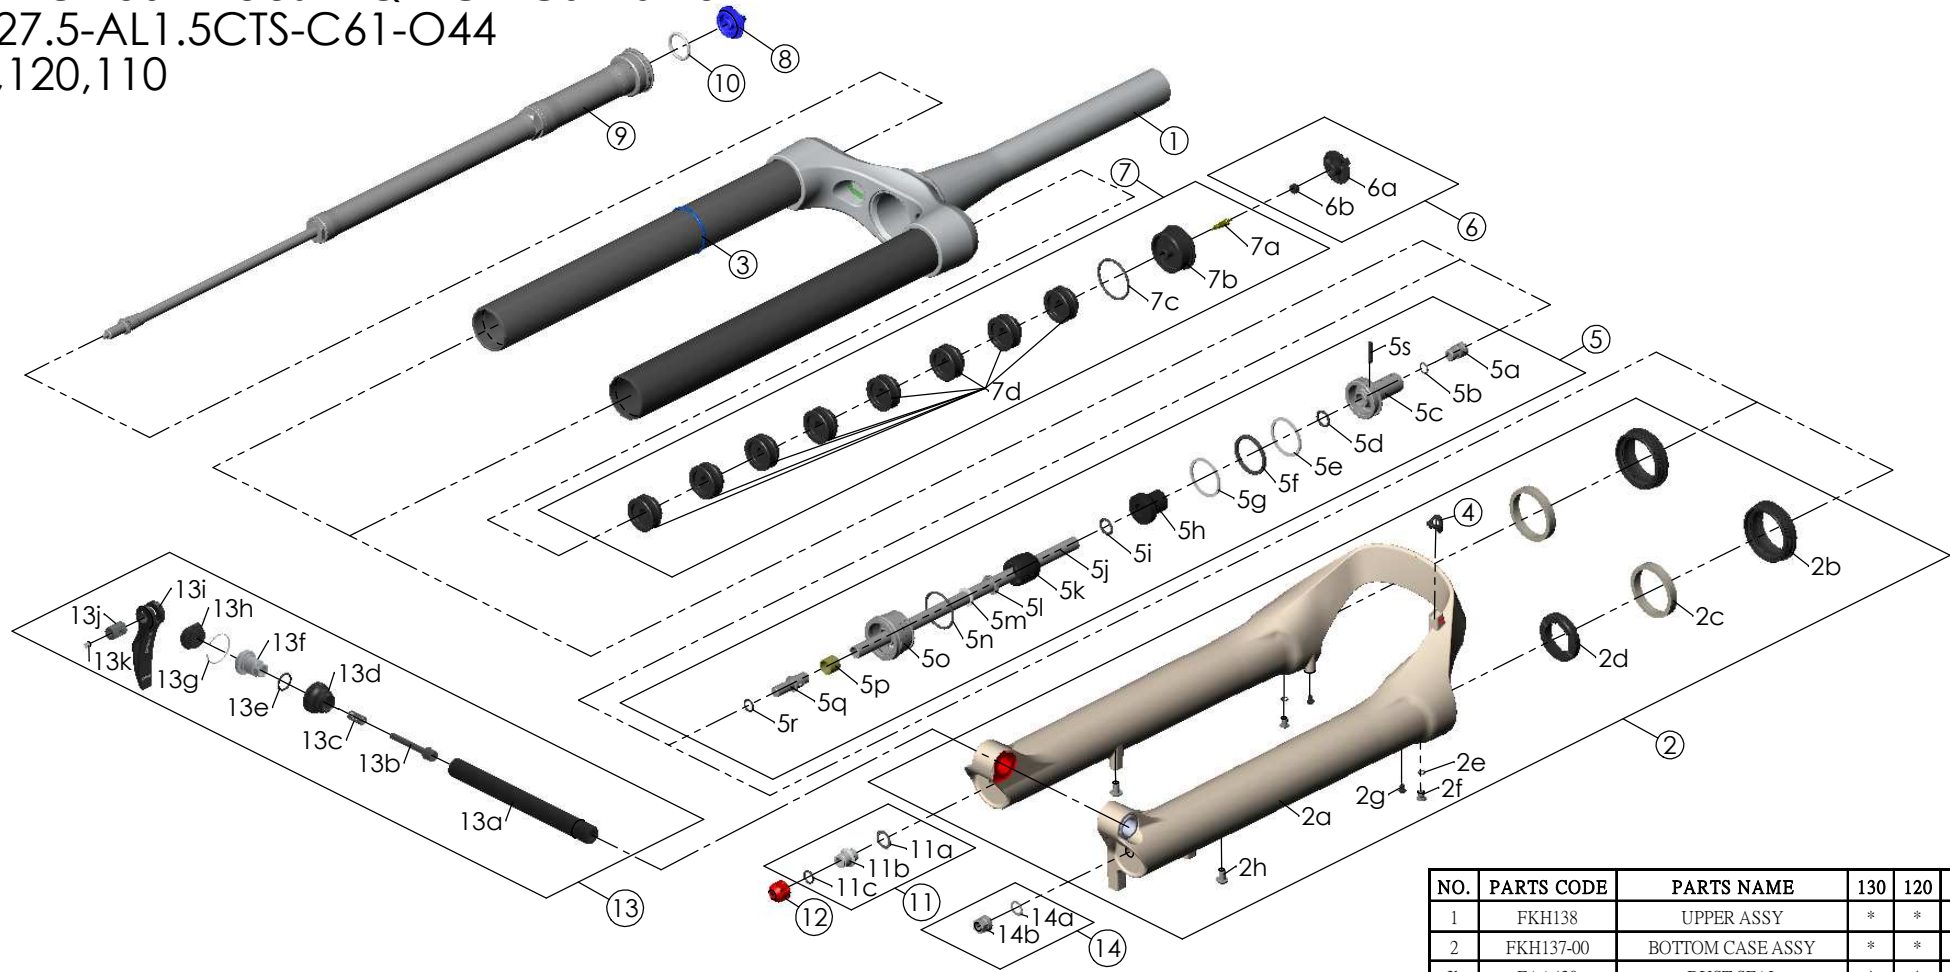

SF25AION36X-Boost-EQ-RC-PCS-DS-15LH-  
110-27.5-AL1.5CTS-C61-O44  
-130,120,110

NO.	PARTS CODE	PARTS NAME	130	120	110	QT
11	FKE436	FIXING NUT SET	*	*	*	1
12	FEG201	REBOUND KNOB	*	*	*	1
13	FKA116-02	15LH-110 AXLE SET	*	*	*	1
14	FKA063-03	FIXING NUT SET	*	*	*	1

NO.	PARTS CODE	PARTS NAME	130	120	110	QT
6	FKE595	VALVE CAP ASSY	*	*	*	1
	FKE594-32	AIR CAP ASSY	*			1
	FKE594-42			*		1
FKE594-52				*	1	
7d	FEG270	VOLUME REDUCER	*			8
	FEG270			*		9
	FEG270				*	10
8	FEE862	ADJUST KNOB	*	*	*	1
9	FUN160-75	RC-PCS UNIT	*	*	*	1
10	FAA136	O RING	*	*	*	1

NO.	PARTS CODE	PARTS NAME	130	120	110	QT
1	FKH138	UPPER ASSY	*	*	*	1
2	FKH137-00	BOTTOM CASE ASSY	*	*	*	1
2b	FAA420	DUST SEAL	*	*	*	2
2c	FAA421-10	OIL WIPER	*	*	*	2
2d	FEP233-20	BOTTOM BUMPER	*	*	*	1
2e	FAA270	O RING	*	*	*	2
2f	FSB188	SEAL SCREW	*	*	*	2
2g	FAA200-10	MOUNT CAP	*	*	*	2
2h	FSB203	FIXING BOLT	*	*	*	2
3	FEG397-40	O RING	*	*	*	1
4	FEG034	CABLE CLIP	*	*	*	1
5	FKE587-02	SUPPORT TUBE ASSY-130	*			1
	FKE587-12	SUPPORT TUBE ASSY-120		*		1
	FKE587-22	SUPPORT TUBE ASSY-110			*	1