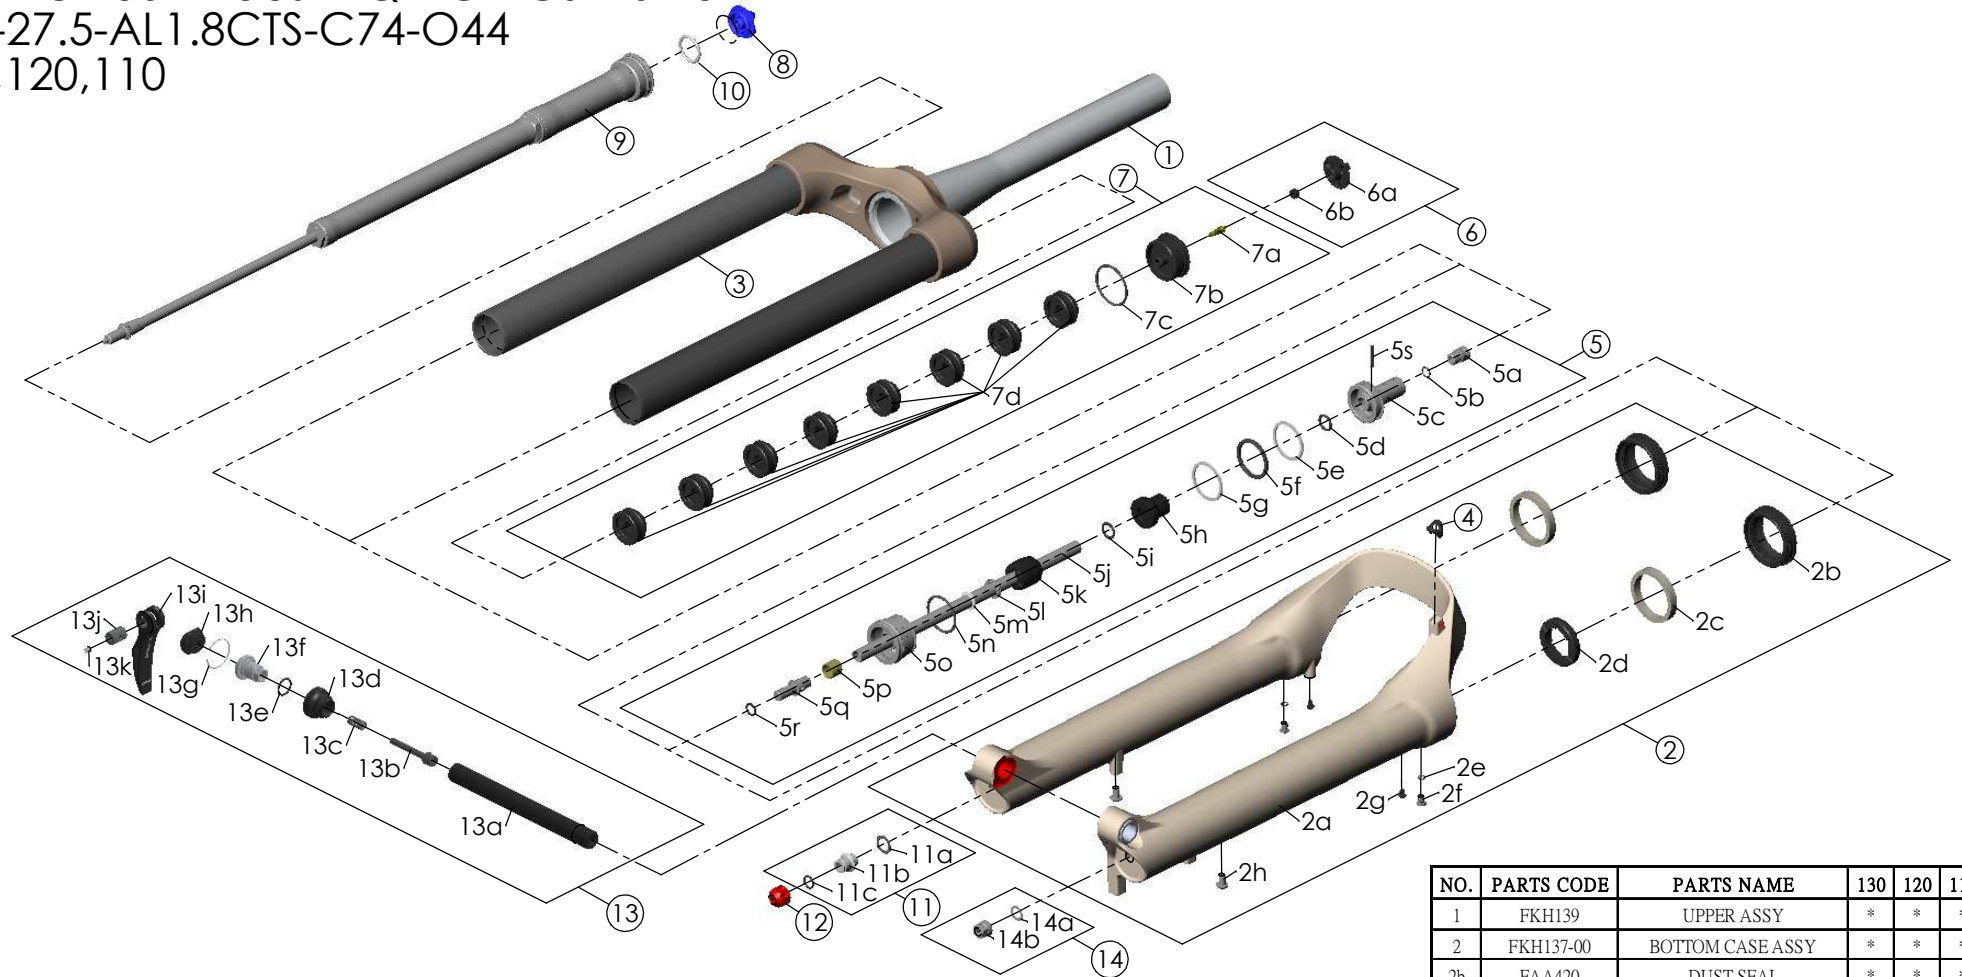

SF25AION36X-Boost-EQ-RC-PCS-DS-15LH
 -110-27.5-AL1.8CTS-C74-O44
 -130,120,110

NO.	PARTS CODE	PARTS NAME	160	150	140	QT
11	FKE436	FIXING NUT SET	*	*	*	1
12	FEG201	REBOUND KNOB	*	*	*	1
13	FKA116-02	15LH-110 AXLE SET	*	*	*	1
14	FKA063-03	FIXING NUT SET	*	*	*	1

NO.	PARTS CODE	PARTS NAME	130	120	110	QT
6	FKE595	VALVE CAP ASSY	*	*	*	1
	FKE594-32	AIR CAP ASSY	*			1
	FKE594-42			*		1
	FKE594-52			*	1	
7d	FEG270	VOLUME REDUCER	*			8
	FEG270			*		9
	FEG270			*	10	
8	FEE862	ADJUST KNOB	*	*	*	1
9	FUN160-75	RC-PCS UNIT	*	*	*	1
10	FAA136	O RING	*	*	*	1

NO.	PARTS CODE	PARTS NAME	130	120	110	QT
1	FKH139	UPPER ASSY	*	*	*	1
2	FKH137-00	BOTTOM CASE ASSY	*	*	*	1
2b	FAA420	DUST SEAL	*	*	*	2
2c	FAA421-10	OIL WIPER	*	*	*	2
2d	FEP233-20	BOTTOM BUMPER	*	*	*	1
2e	FAA270	O RING	*	*	*	2
2f	FSB188	SEAL SCREW	*	*	*	2
2g	FAA200-10	MOUNT CAP	*	*	*	2
2h	FSB203	FIXING BOLT	*	*	*	2
3	FEG397-40	O RING	*	*	*	1
4	FEG034	CABLE CLIP	*	*	*	1
5	FKE587-02	SUPPORT TUBE ASSY-130	*			1
	FKE587-12	SUPPORT TUBE ASSY-120		*		1
	FKE587-22	SUPPORT TUBE ASSY-110			*	1