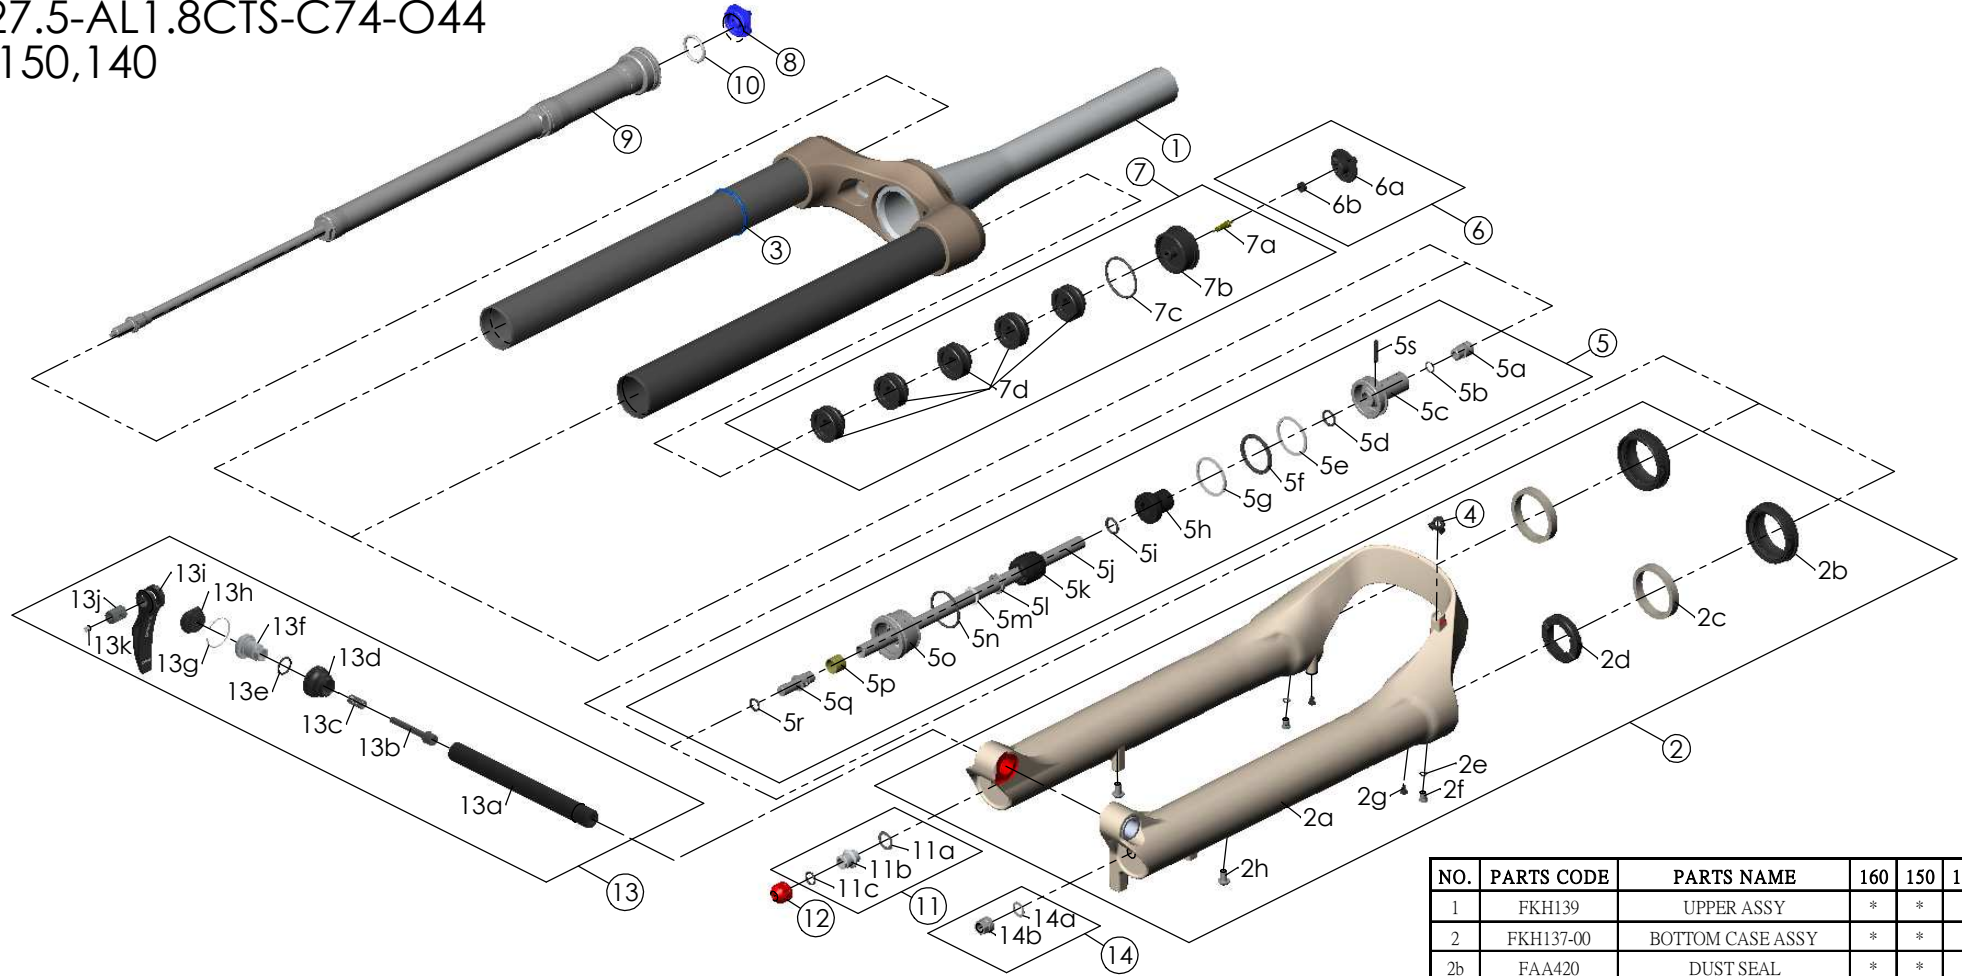

SF25AION36X-Boost-EQ-RC-PCS-DS-15LH-
110-27.5-AL1.8CTS-C74-O44
-160,150,140

NO.	PARTS CODE	PARTS NAME	160	150	140	QT
11	FKE436	FIXING NUT SET	*	*	*	1
12	FEG201	REBOUND KNOB	*	*	*	1
13	FKA116-02	15LH-110 AXLE SET	*	*	*	1
14	FKA063-03	FIXING NUT SET	*	*	*	1

NO.	PARTS CODE	PARTS NAME	160	150	140	QT
6	FKE595	VALVE CAP ASSY	*	*	*	1
7	FKE594-02	AIR CAP ASSY	*			1
	FKE594-12			*		1
	FKE594-22				*	1
7d	FEG270	VOLUME REDUCER	*			5
	FEG270			*		6
	FEG270				*	7
8	FEE862	ADJUST KNOB	*	*	*	1
9	FUN160-75	RC-PCS UNIT	*	*	*	1
10	FAA136	O RING	*	*	*	1

NO.	PARTS CODE	PARTS NAME	160	150	140	QT
1	FKH139	UPPER ASSY	*	*	*	1
2	FKH137-00	BOTTOM CASE ASSY	*	*	*	1
2b	FAA420	DUST SEAL	*	*	*	2
2c	FAA421-10	OIL WIPER	*	*	*	2
2d	FEP233-20	BOTTOM BUMPER	*	*	*	1
2e	FAA270	O RING	*	*	*	2
2f	FSB188	SEAL SCREW	*	*	*	2
2g	FAA200-10	MOUNT CAP	*	*	*	2
2h	FSB203	FIXING BOLT	*	*	*	2
3	FEG397-40	O RING	*	*	*	1
4	FEG034	CABLE CLIP	*	*	*	1
5	FKE587-01	SUPPORT TUBE ASSY-160	*			1
	FKE587-11	SUPPORT TUBE ASSY-150		*		1
	FKE587-21	SUPPORT TUBE ASSY-140			*	1