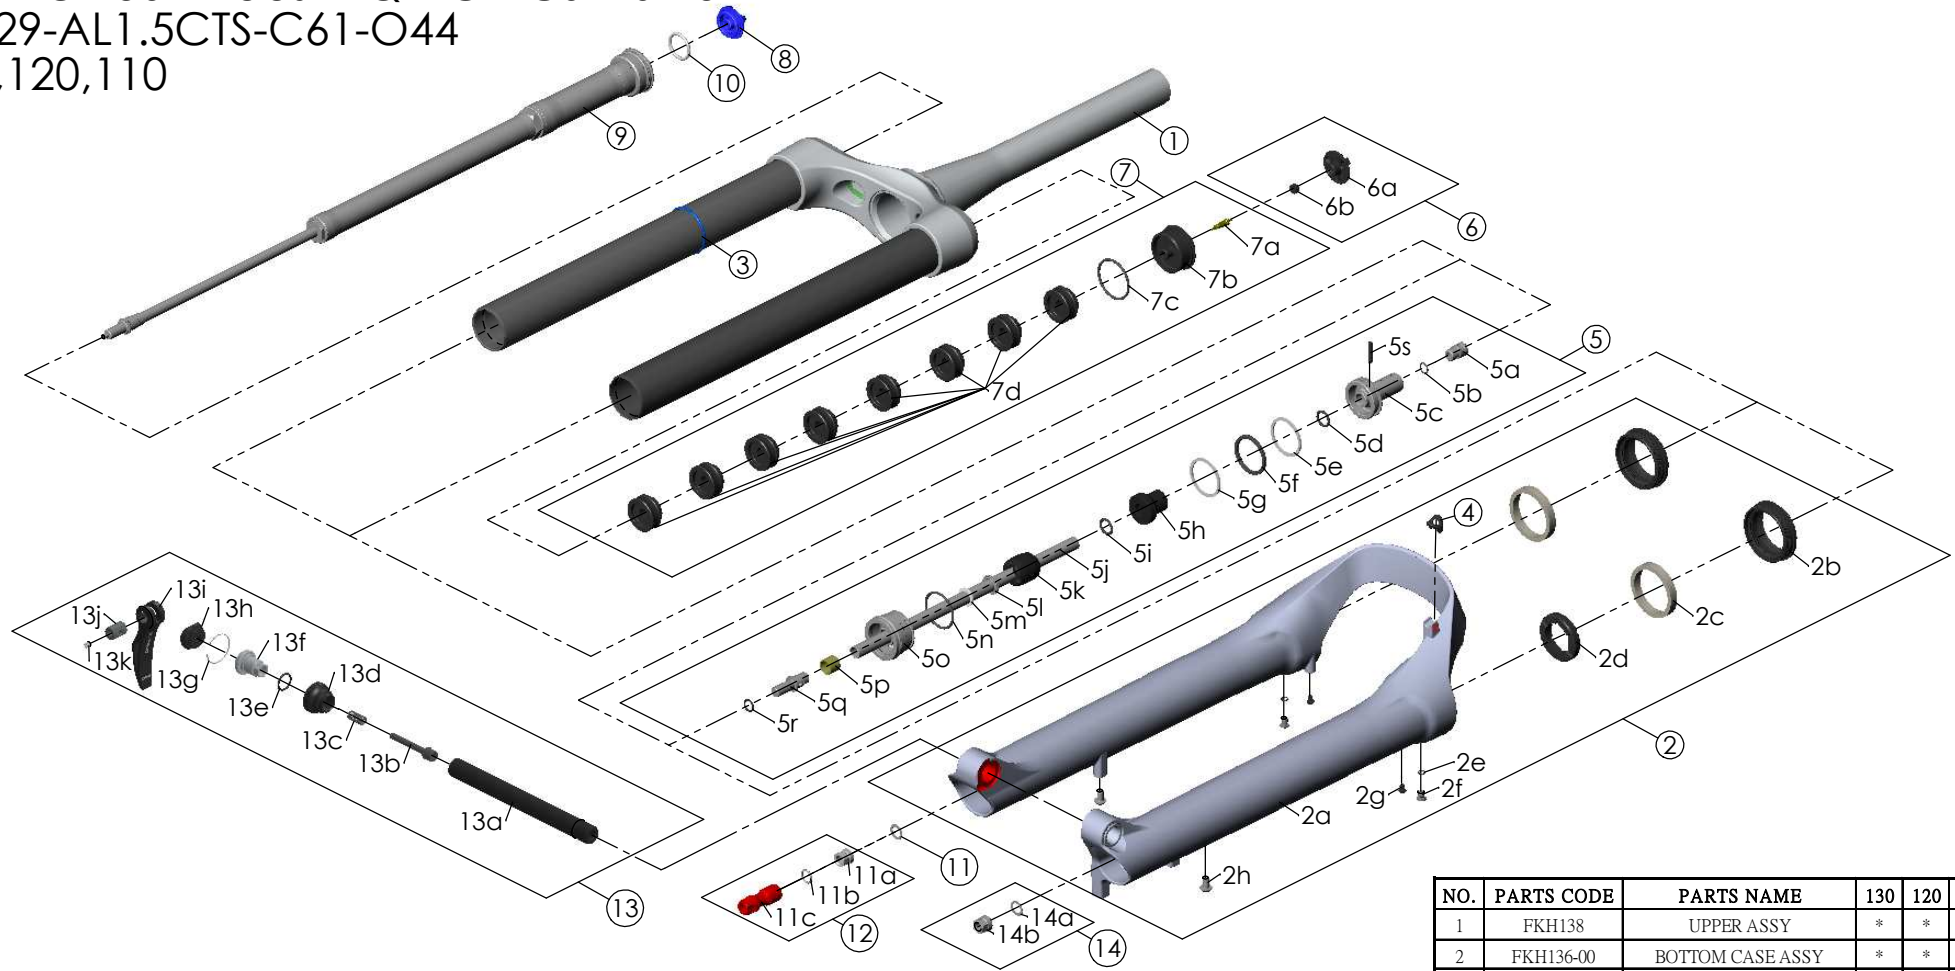

SF25AION36X-Boost-EQ-RC-PCS-DS-15LH-
110-29-AL1.5CTS-C61-O44
-130,120,110

Date	2023.07.25	Version	0
Amended			

NO.	PARTS CODE	PARTS NAME	130	120	110	QT
11	CSS014	WASHER	*	*	*	1
12	FKE583	REBOUND KNOB ASSY	*	*	*	1
13	FAA116-02	15LH-110 AXLE SET	*	*	*	1
14	FAA063-03	FIXING NUT SET	*	*	*	1

NO.	PARTS CODE	PARTS NAME	130	120	110	QT
6	FKE595	VALVE CAP ASSY	*	*	*	1
	FKE594-32		*			1
7	FKE594-42	AIR CAP ASSY		*		1
	FKE594-52				*	1
	FEG270		*			8
7d	FEG270	VOLUME REDUCER		*		9
	FEG270				*	10
8	FEE862	ADJUST KNOB	*	*	*	1
9	FUN160-75	RC-PCS UNIT	*	*	*	1
10	FAA136	O RING	*	*	*	1

NO.	PARTS CODE	PARTS NAME	130	120	110	QT
1	FKH138	UPPER ASSY	*	*	*	1
2	FKH136-00	BOTTOM CASE ASSY	*	*	*	1
2b	FAA420	DUST SEAL	*	*	*	2
2c	FAA421-10	OIL WIPER	*	*	*	2
2d	FEP233-20	BOTTOM BUMPER	*	*	*	1
2e	FAA270	O RING	*	*	*	2
2f	FSB188	SEAL SCREW	*	*	*	2
2g	FAA200-10	MOUNT CAP	*	*	*	2
2h	FSB203	FIXING BOLT	*	*	*	2
3	FEG397-40	O RING	*	*	*	1
4	FEG034	CABLE CLIP	*	*	*	1
5	FKE587-02	SUPPORT TUBE ASSY-130	*			1
	FKE587-12	SUPPORT TUBE ASSY-120		*		1
	FKE587-22	SUPPORT TUBE ASSY-110			*	1