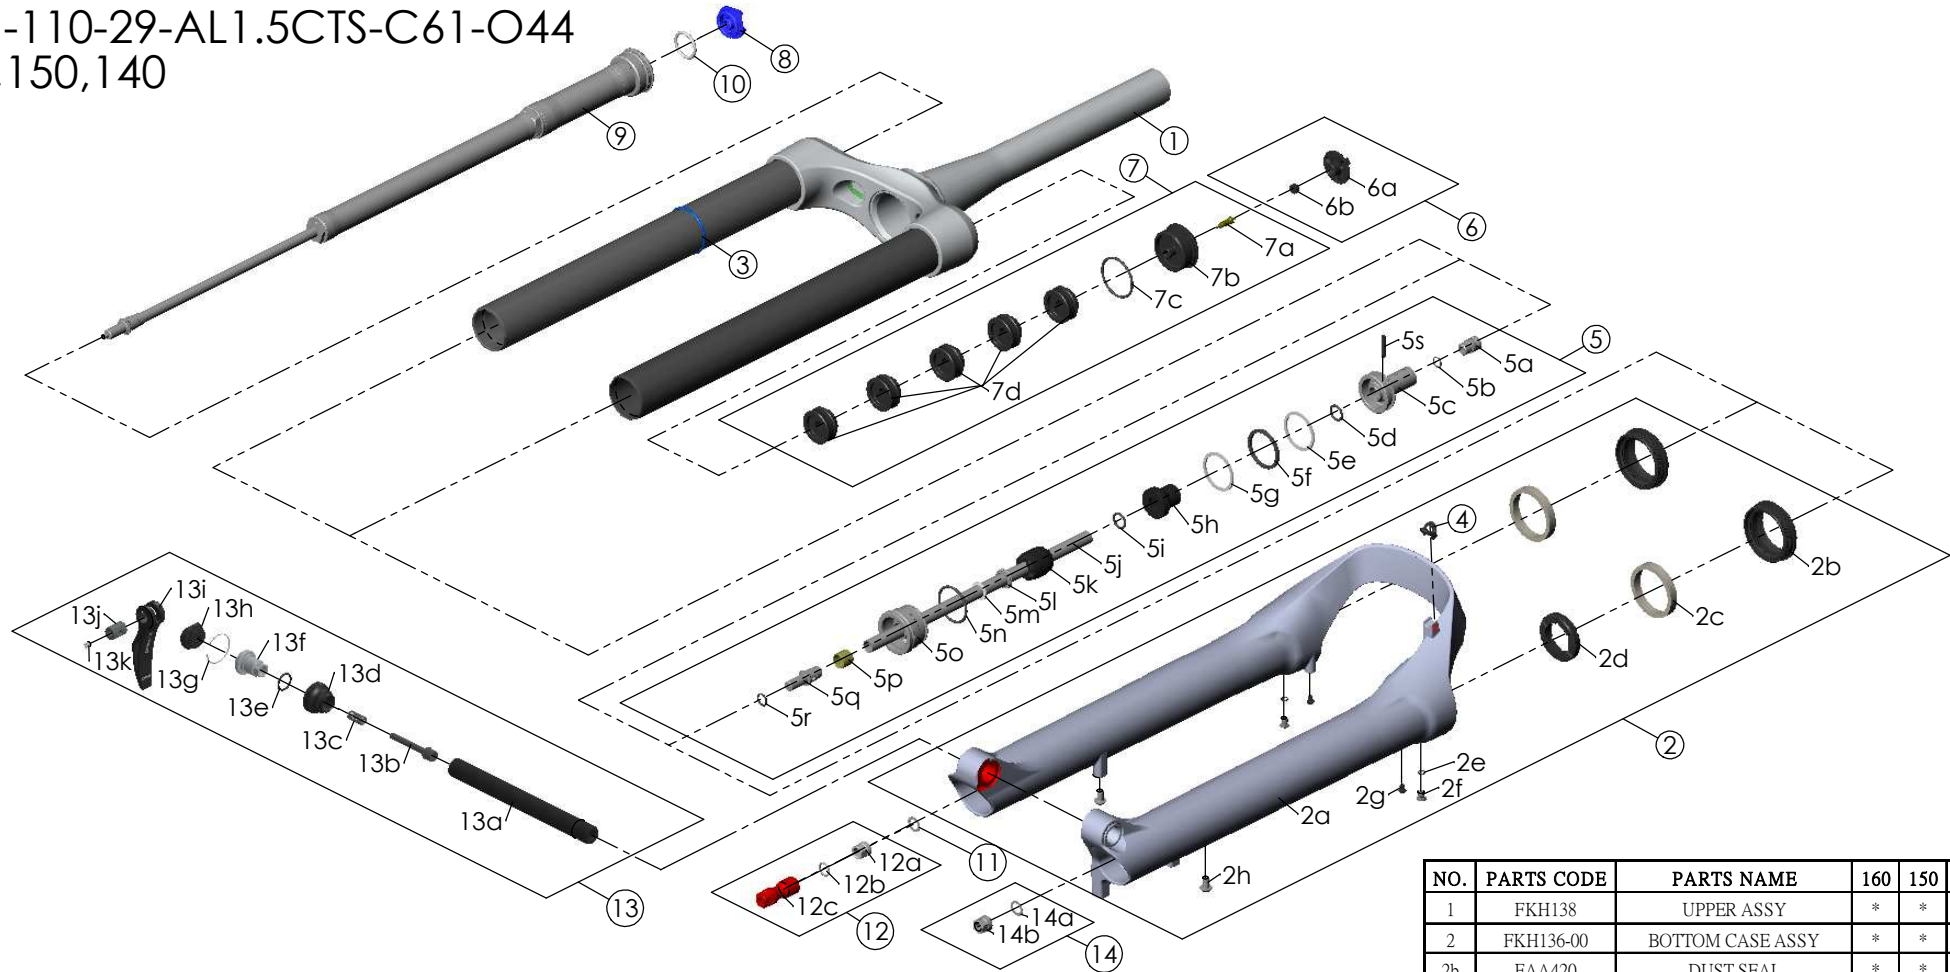

SF25AION36X-Boost-EQ-RC-PCS-DS-  
15LH-110-29-AL1.5CTS-C61-O44  
-160,150,140

NO.	PARTS CODE	PARTS NAME	160	150	140	QT
11	CSS014	WASHER	*	*	*	1
12	FKE583	REBOUND KNOB ASSY	*	*	*	1
13	FKA116-02	15LH-110 AXLE SET	*	*	*	1
14	FKA063-03	FIXING NUT SET	*	*	*	1

NO.	PARTS CODE	PARTS NAME	160	150	140	QT
6	FKE595	VALVE CAP ASSY	*	*	*	1
7	FKE594-02	AIR CAP ASSY	*		1	
	FKE594-12		*		1	
	FKE594-22			*	1	
7d	FEG270	VOLUME REDUCER	*		5	
	FEG270			*	6	
	FEG270				*	7
8	FEE862	ADJUST KNOB	*	*	*	1
9	FUN160-75	RC-PCS UNIT	*	*	*	1
10	FAA136	O RING	*	*	*	1

NO.	PARTS CODE	PARTS NAME	160	150	140	QT
1	FKH138	UPPER ASSY	*	*	*	1
2	FKH136-00	BOTTOM CASE ASSY	*	*	*	1
2b	FAA420	DUST SEAL	*	*	*	2
2c	FAA421-10	OIL WIPER	*	*	*	2
2d	FEP233-20	BOTTOM BUMPER	*	*	*	1
2e	FAA270	O RING	*	*	*	2
2f	FSB188	SEAL SCREW	*	*	*	2
2g	FAA200-10	MOUNT CAP	*	*	*	2
2h	FSB203	FIXING BOLT	*	*	*	2
3	FEG397-40	O RING	*	*	*	1
4	FEG034	CABLE CLIP	*	*	*	1
5	FKE587-01	SUPPORT TUBE ASSY-160	*			1
	FKE587-11	SUPPORT TUBE ASSY-150		*		1
	FKE587-21	SUPPORT TUBE ASSY-140			*	1