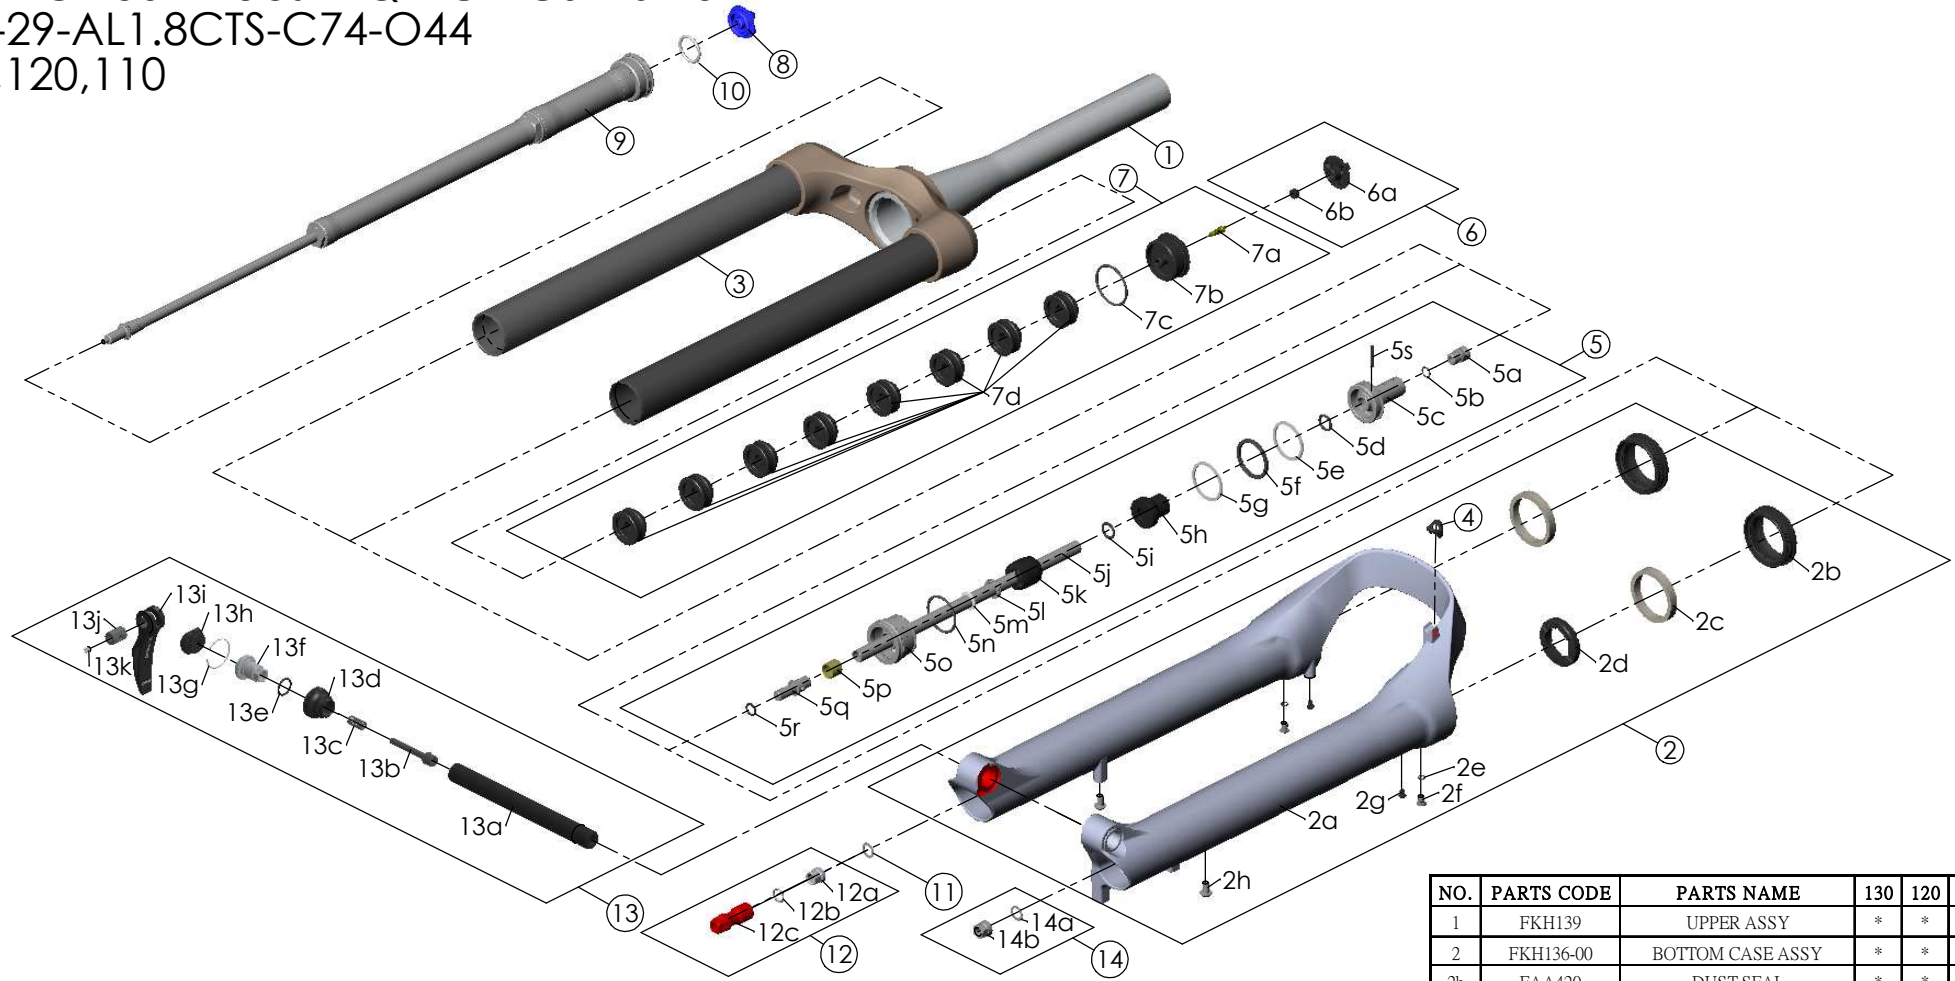

SF25AION36X-Boost-EQ-RC-PCS-DS-15LH
 -110-29-AL1.8CTS-C74-O44
 -130,120,110

Date	2023.07.25	Version	0
Amended			

NO.	PARTS CODE	PARTS NAME	160	150	140	QT
11	CSS014	WASHER	*	*	*	1
12	FKE583	REBOUND KNOB ASSY	*	*	*	1
13	FKA116-02	15LH-110 AXLE SET	*	*	*	1
14	FKA063-03	FIXING NUT SET	*	*	*	1

NO.	PARTS CODE	PARTS NAME	130	120	110	QT
6	FKE595	VALVE CAP ASSY	*	*	*	1
	FKE594-32	AIR CAP ASSY	*			1
	FKE594-42			*		1
FKE594-52			*		1	
7d	FEG270	VOLUME REDUCER	*			8
	FEG270			*		9
	FEG270				*	10
8	FEE862	ADJUST KNOB	*	*	*	1
9	FUN160-75	RC-PCS UNIT	*	*	*	1
10	FAA136	O RING	*	*	*	1

NO.	PARTS CODE	PARTS NAME	130	120	110	QT
1	FKH139	UPPER ASSY	*	*	*	1
2	FKH136-00	BOTTOM CASE ASSY	*	*	*	1
2b	FAA420	DUST SEAL	*	*	*	2
2c	FAA421-10	OIL WIPER	*	*	*	2
2d	FEP233-20	BOTTOM BUMPER	*	*	*	1
2e	FAA270	O RING	*	*	*	2
2f	FSB188	SEAL SCREW	*	*	*	2
2g	FAA200-10	MOUNT CAP	*	*	*	2
2h	FSB203	FIXING BOLT	*	*	*	2
3	FEG397-40	O RING	*	*	*	1
4	FEG034	CABLE CLIP	*	*	*	1
5	FKE587-02	SUPPORT TUBE ASSY-130	*			1
	FKE587-12	SUPPORT TUBE ASSY-120		*		1
	FKE587-22	SUPPORT TUBE ASSY-110			*	1