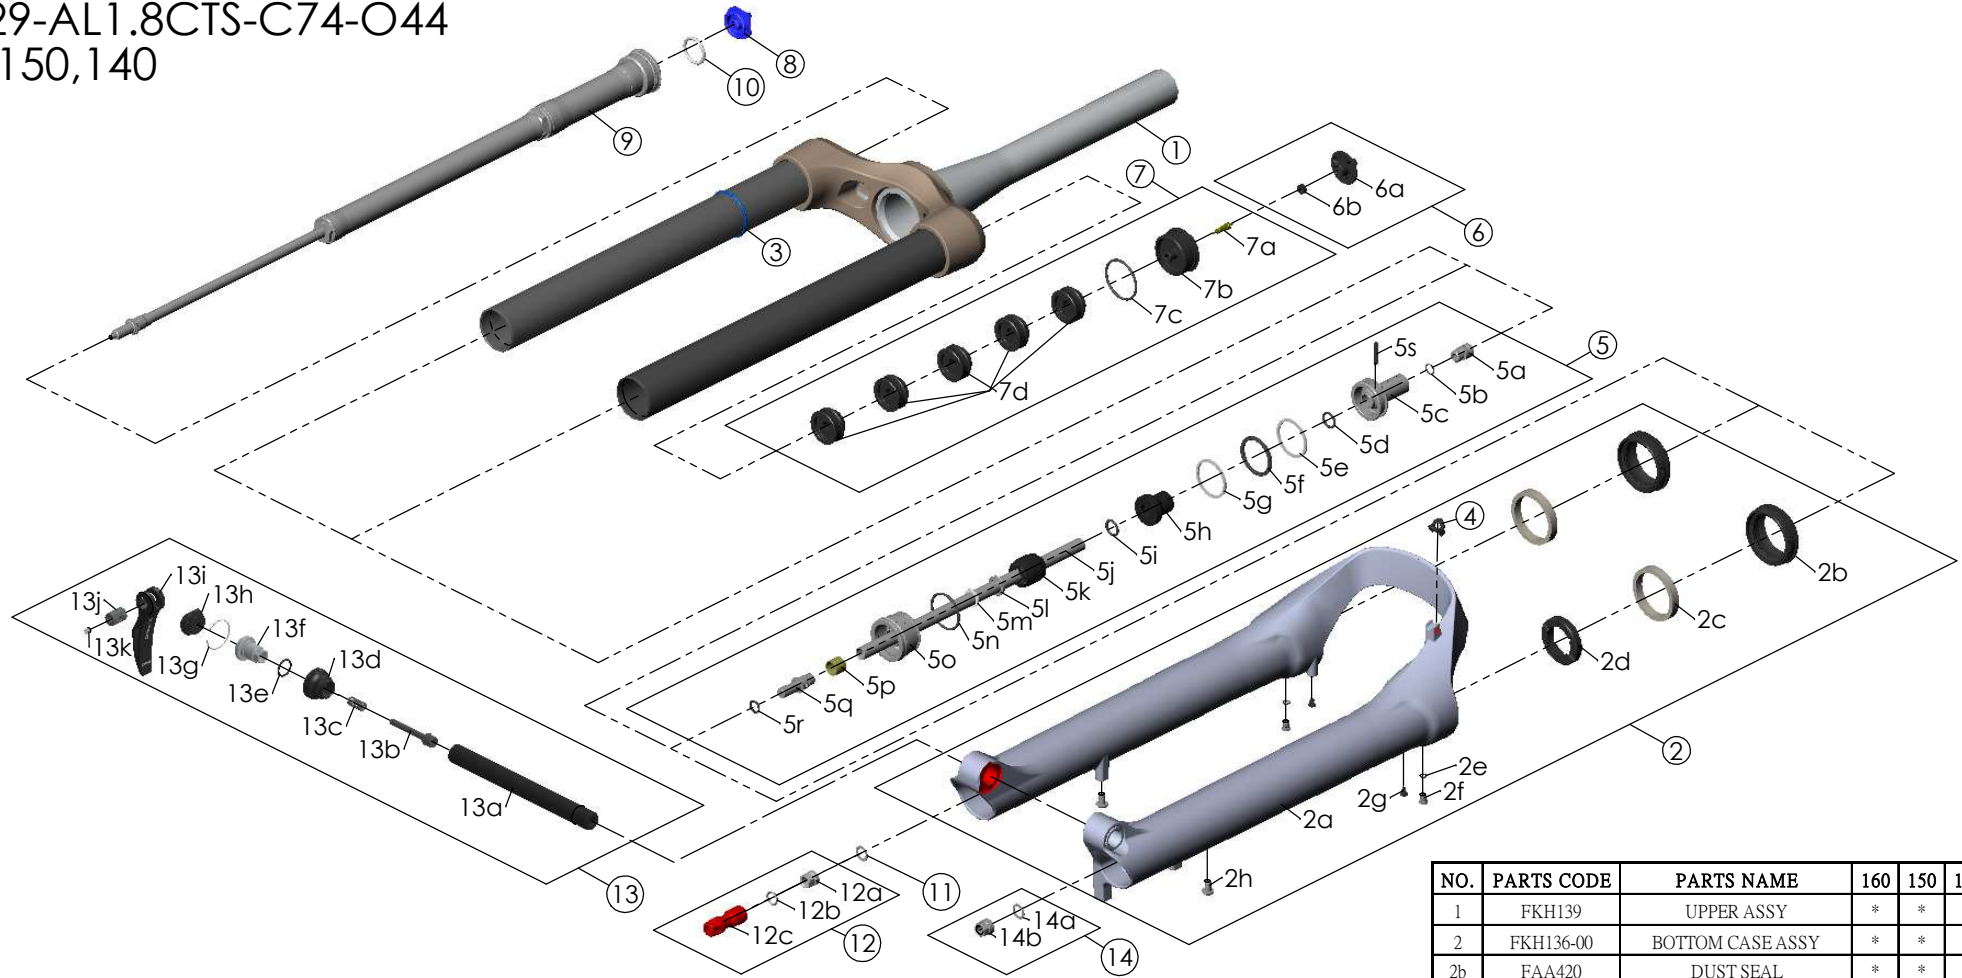

SF25AION36X-Boost-EQ-RC-PCS-DS-15LH-
110-29-AL1.8CTS-C74-O44
-160,150,140

NO.	PARTS CODE	PARTS NAME	160	150	140	QT
11	CSS014	WASHER	*	*	*	1
12	FKE583	REBOUND KNOB ASSY	*	*	*	1
13	FKA116-02	15LH-110 AXLE SET	*	*	*	1
14	FKA063-03	FIXING NUT SET	*	*	*	1

NO.	PARTS CODE	PARTS NAME	160	150	140	QT
6	FKE595	VALVE CAP ASSY	*	*	*	1
7	FKE594-02	AIR CAP ASSY	*			1
	FKE594-12			*		1
	FKE594-22				*	1
7d	FEG270	VOLUME REDUCER	*			5
	FEG270			*		6
	FEG270				*	7
8	FEE862	ADJUST KNOB	*	*	*	1
9	FUN160-75	RC-PCS UNIT	*	*	*	1
10	FAA136	O RING	*	*	*	1

NO.	PARTS CODE	PARTS NAME	160	150	140	QT
1	FKH139	UPPER ASSY	*	*	*	1
2	FKH136-00	BOTTOM CASE ASSY	*	*	*	1
2b	FAA420	DUST SEAL	*	*	*	2
2c	FAA421-10	OIL WIPER	*	*	*	2
2d	FEP233-20	BOTTOM BUMPER	*	*	*	1
2e	FAA270	O RING	*	*	*	2
2f	FSB188	SEAL SCREW	*	*	*	2
2g	FAA200-10	MOUNT CAP	*	*	*	2
2h	FSB203	FIXING BOLT	*	*	*	2
3	FEG397-40	O RING	*	*	*	1
4	FEG034	CABLE CLIP	*	*	*	1
5	FKE587-01	SUPPORT TUBE ASSY-160	*			1
	FKE587-11	SUPPORT TUBE ASSY-150		*		1
	FKE587-21	SUPPORT TUBE ASSY-140			*	1