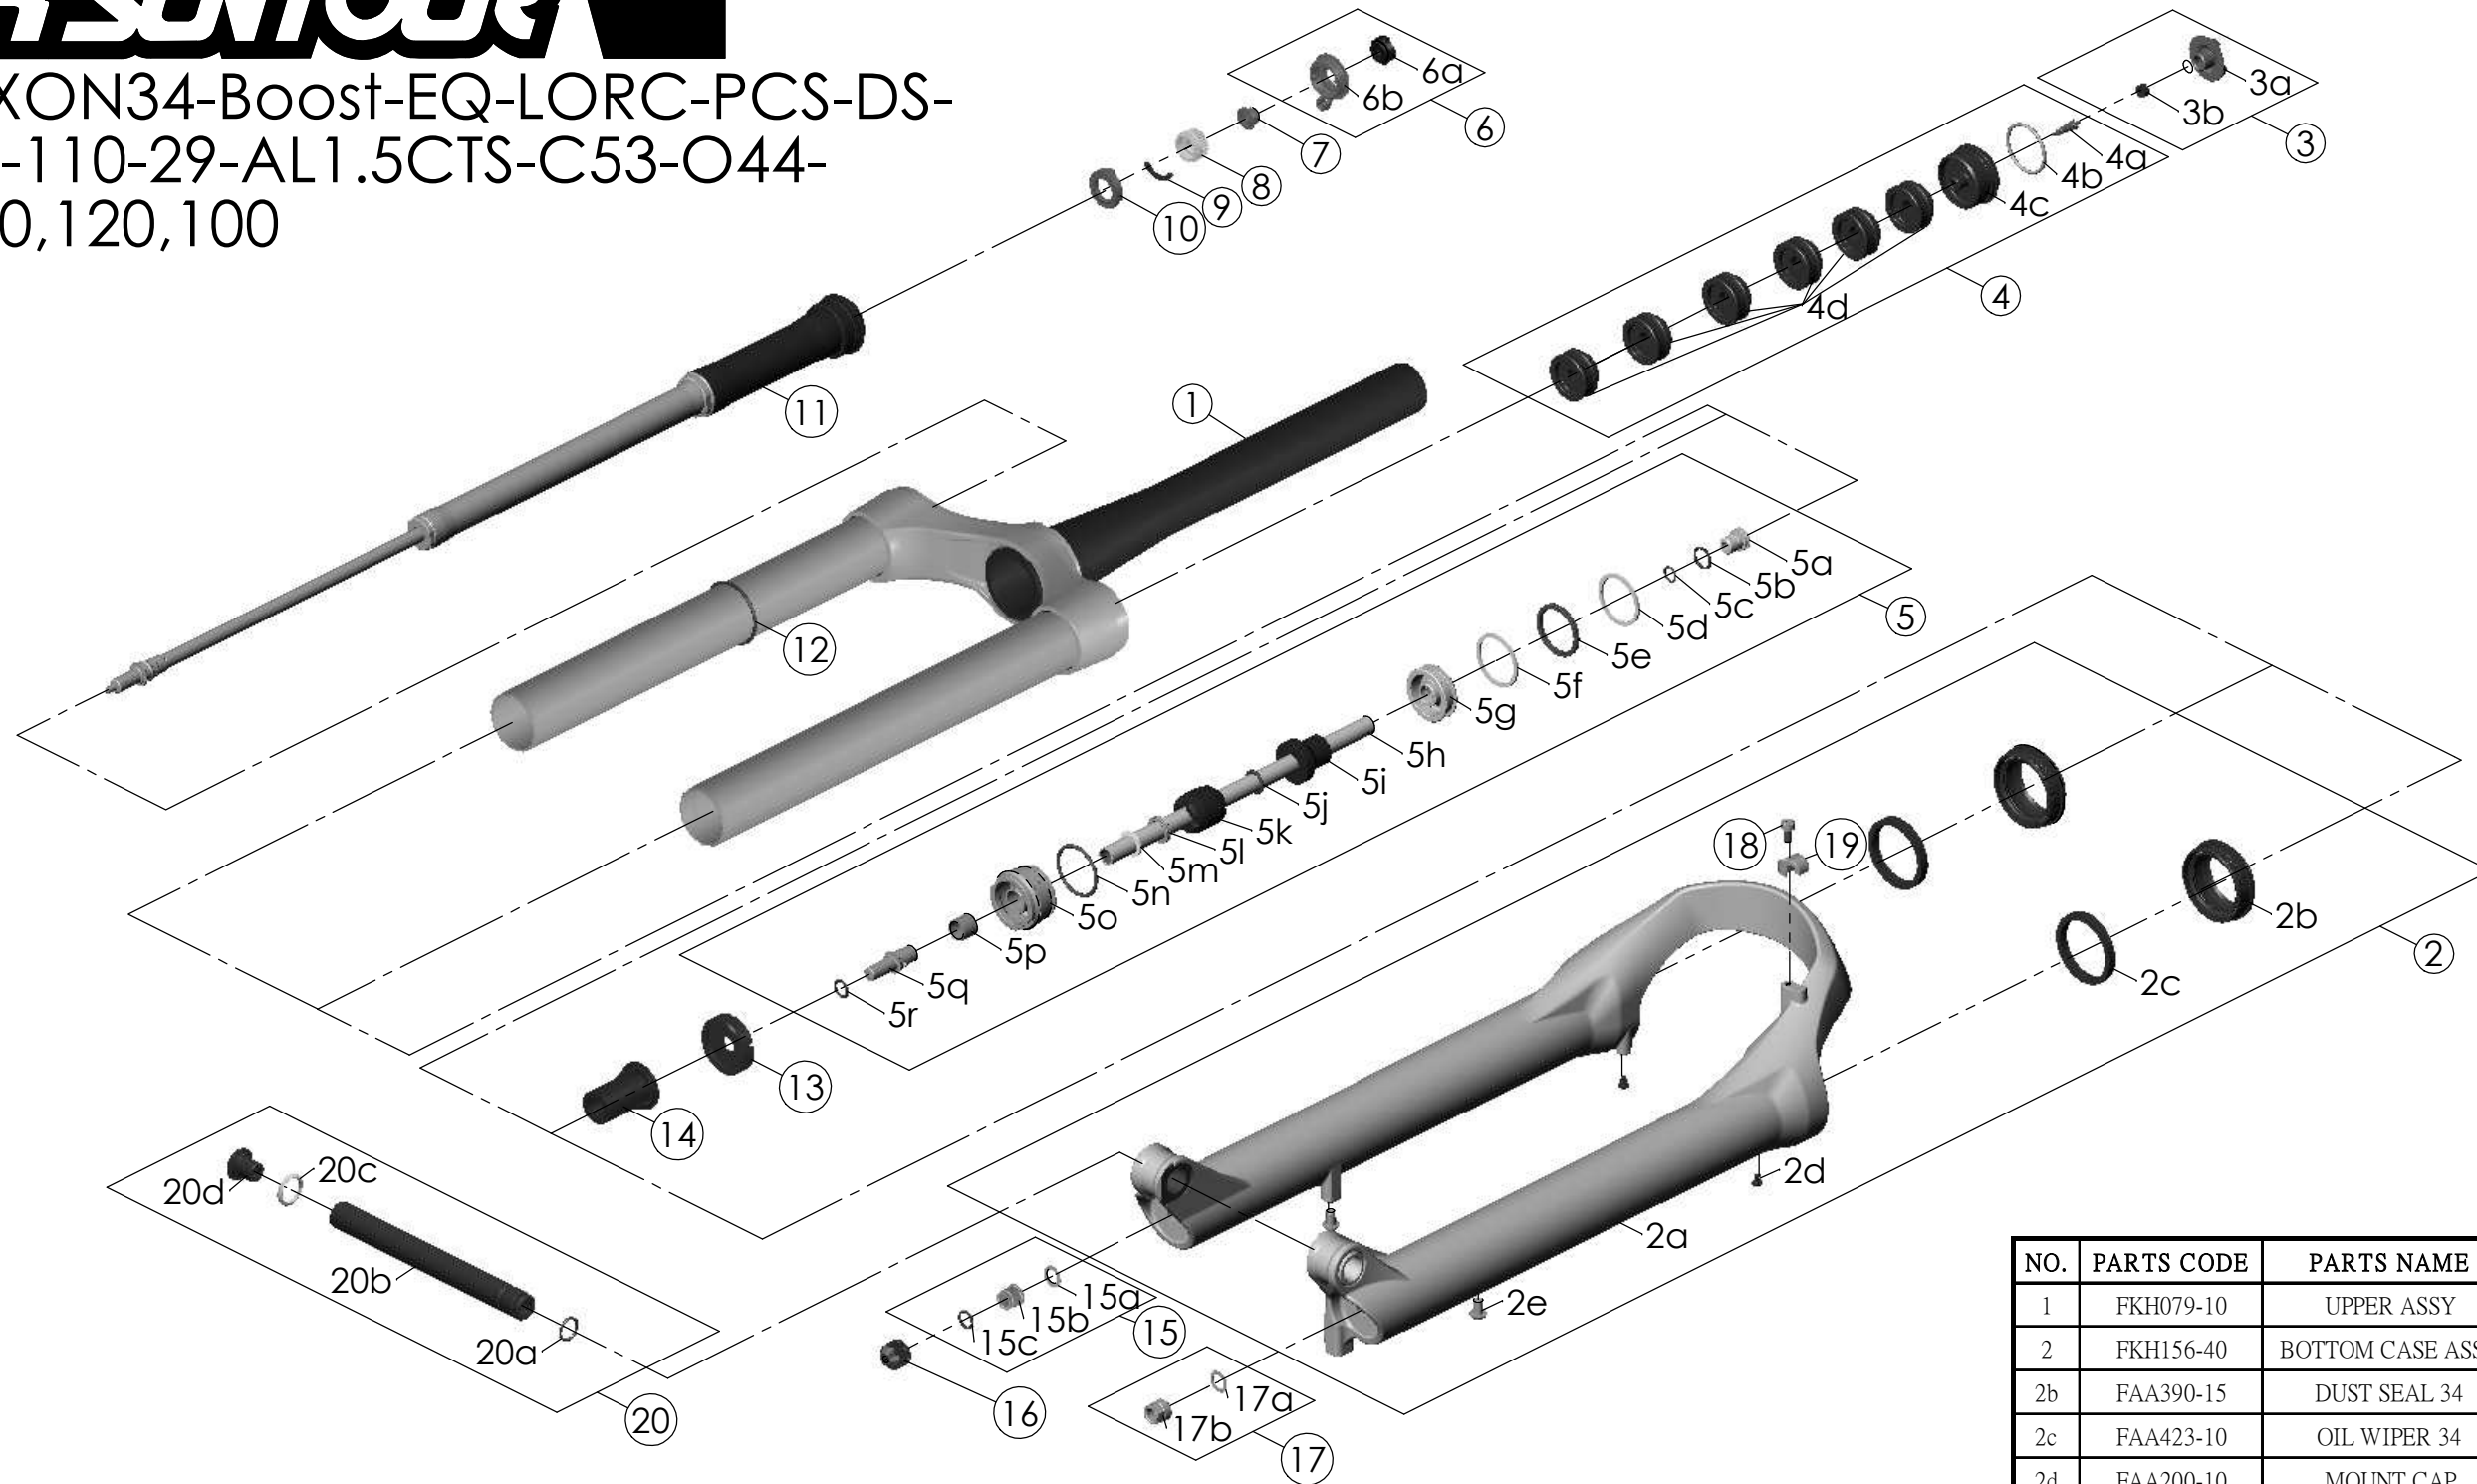

SF25AXON34-Boost-EQ-LORC-PCS-DS-  
15AH2-110-29-AL1.5CTS-C53-O44-  
140,130,120,100

Date	2023.09.15	Version	0
Amended			

NO.	PARTS CODE	PARTS NAME	140	130	120	100	QT
14	FEG242	BOTTOM STOPPER	*	*	*	*	1
15	FKE436	FIXING NUT SET	*	*	*	*	1
16	FEG201	REBOUND KNOB	*	*	*	*	1
17	FKA063-03	FIXING NUT SET	*	*	*	*	1
18	FSB203	FIXING BOLT	*	*	*	*	1
19	FEE797	BRAKE HOSE GUIDE	*	*	*	*	1
20	FKA117-00	15AH2-110 THRU AXLE SET	*	*	*	*	1

NO.	PARTS CODE	PARTS NAME	140	130	120	100	QT
6	FKE421	LO-RC KNOB ASSY	*	*	*	*	1
7	FEG035	LOCK OUT KNOB	*	*	*	*	1
8	FEE256-30	ADJUST CORE	*	*	*	*	1
9	FEE258	ADJUST CLICK	*	*	*	*	1
10	FEE257	CLICK HOLDER	*	*	*	*	1
11	FUN131-75	LORC-PCS UNIT	*	*	*	*	1
12	FAA397-30	O RING	*	*	*	*	1
13	FEP687-10	BOTTOM BUMPER	*	*	*	*	1

NO.	PARTS CODE	PARTS NAME	140	130	120	100	QT
1	FKH079-10	UPPER ASSY	*	*	*	*	1
2	FKH156-40	BOTTOM CASE ASSY	*	*	*	*	1
2b	FAA390-15	DUST SEAL 34	*	*	*	*	2
2c	FAA423-10	OIL WIPER 34	*	*	*	*	2
2d	FAA200-10	MOUNT CAP	*	*	*	*	2
2e	FSB203	FIXING BOLT	*	*	*	*	2
3	FKE076-50	VALVE CAP ASSY	*	*	*	*	1
4	FKE075-68	AIR CAP ASSY	*	*	*	*	1
4d	FEG270	VOLUME REDUCER	*				2
				*			3
					*		4
						*	6
5	FKE577-08	SUPPORT TUBE ASSY	*				1
				*			1
					*		1
						*	1