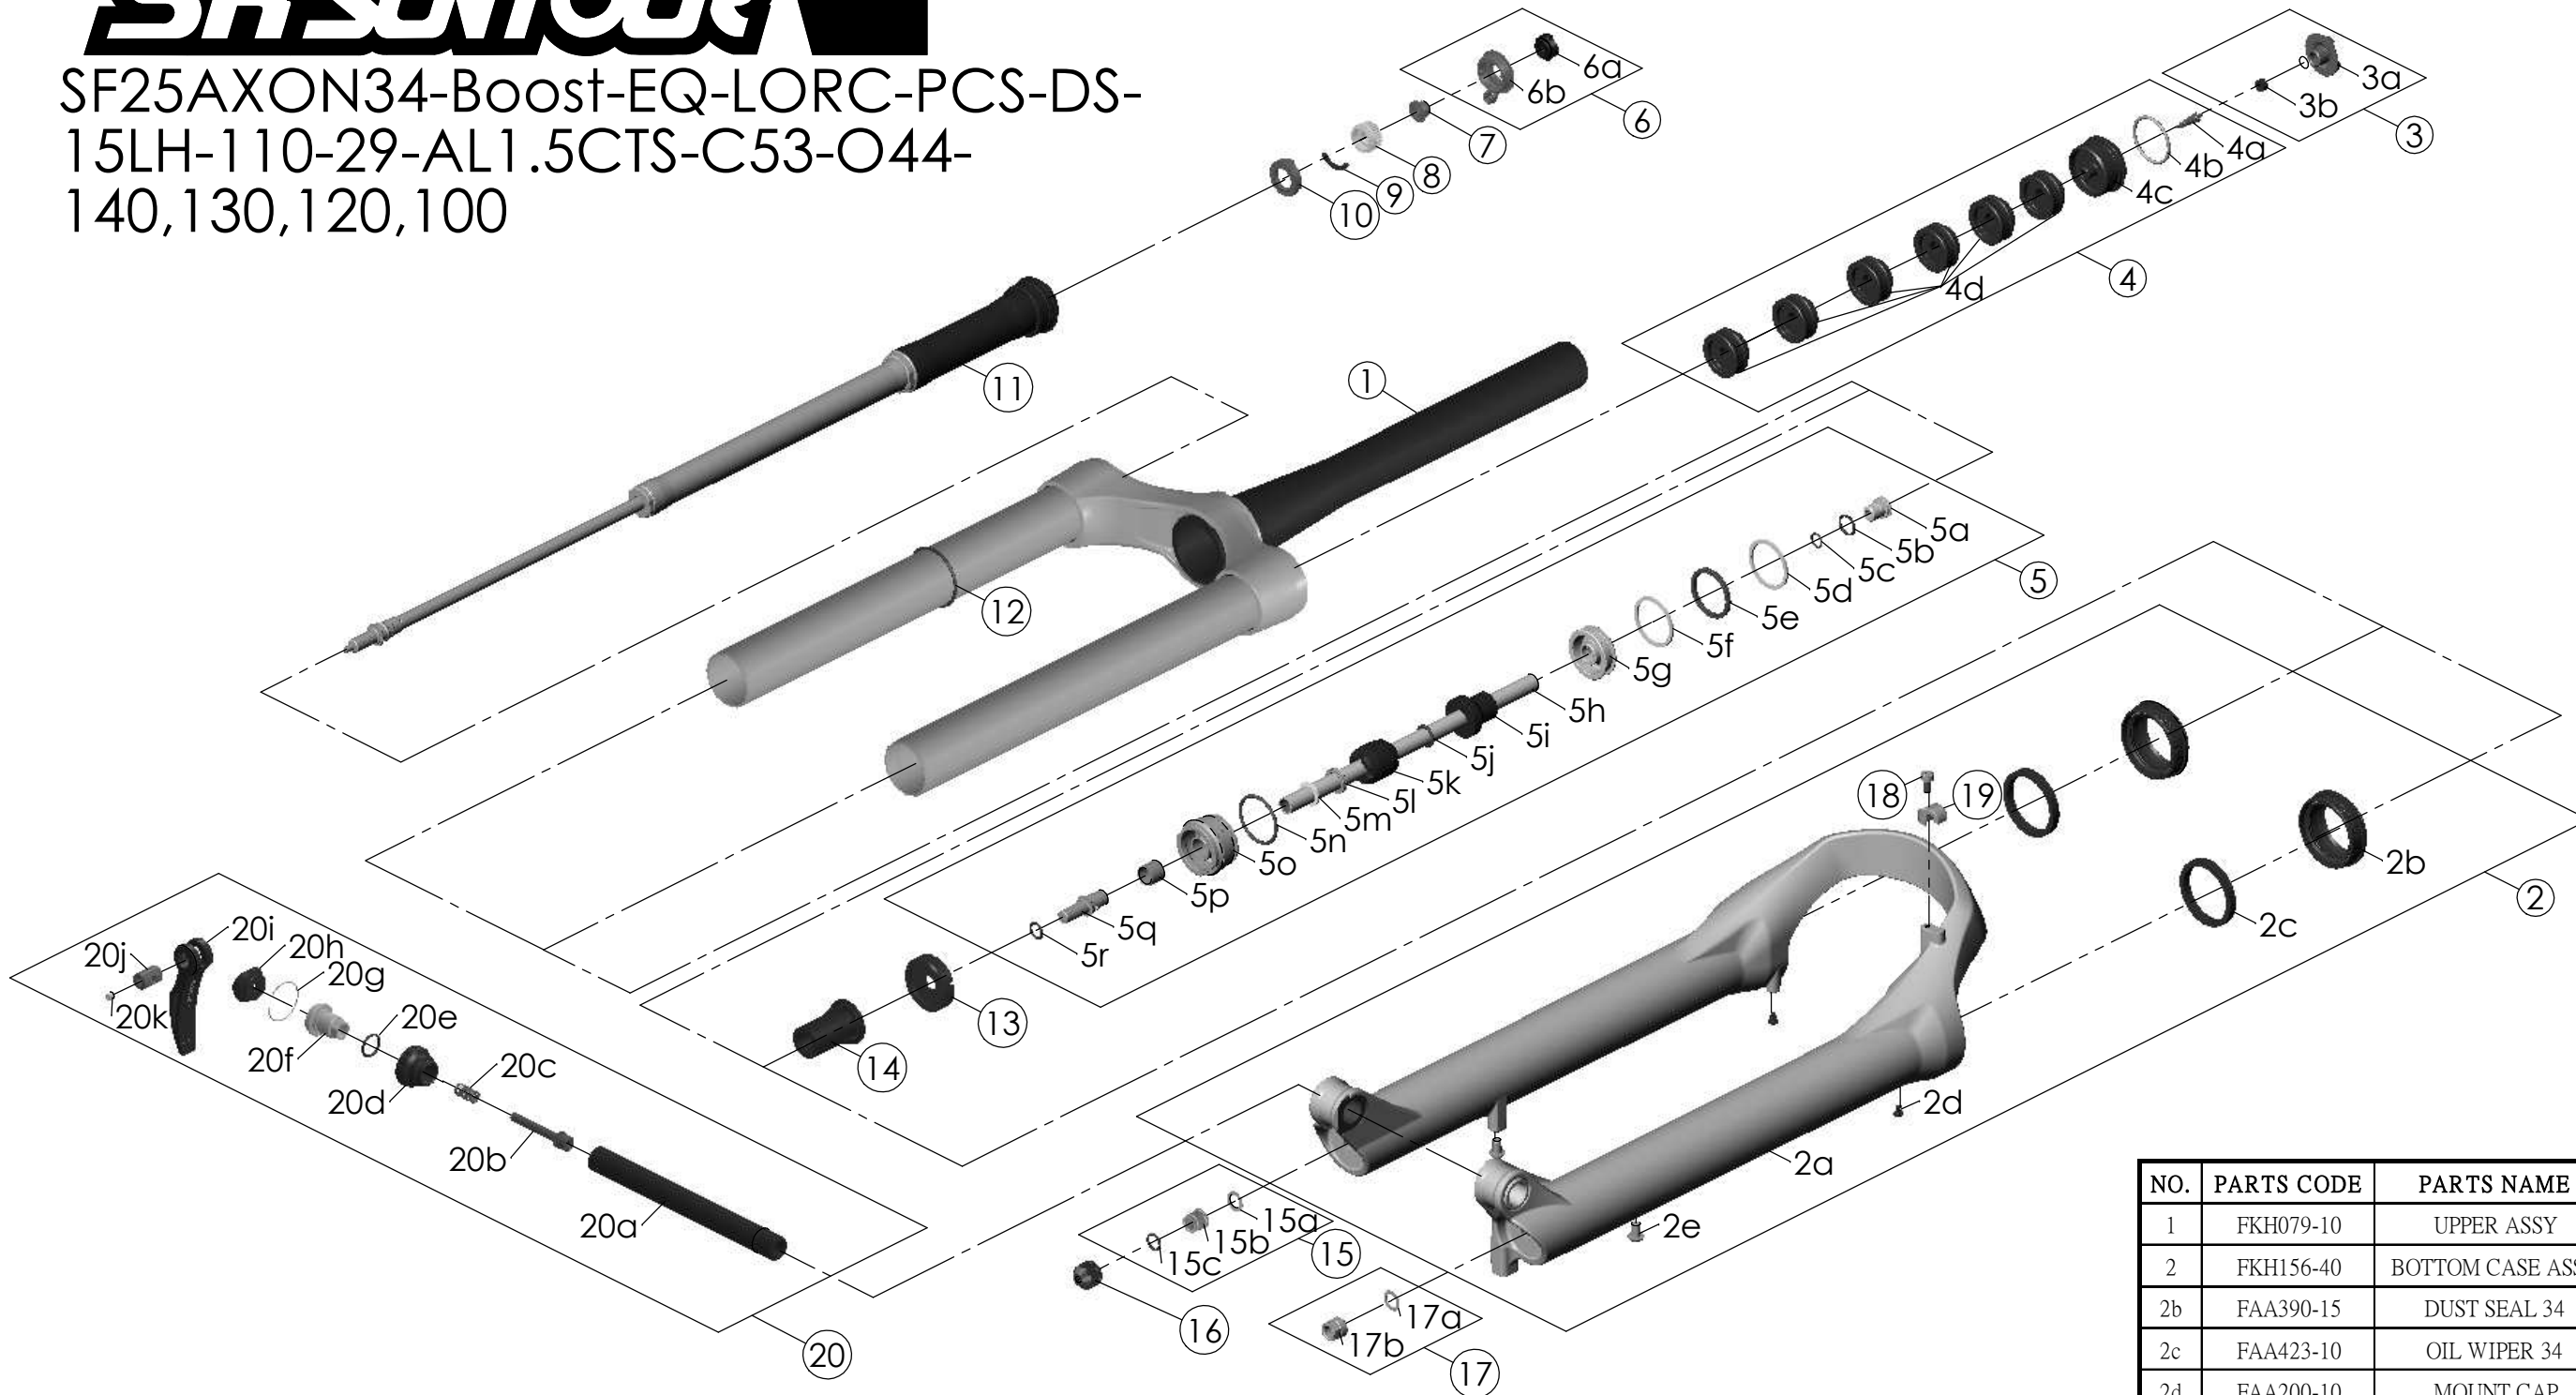

SF25AXON34-Boost-EQ-LORC-PCS-DS-  
15LH-110-29-AL1.5CTS-C53-O44-  
140,130,120,100

Date	2023.09.15	Version	0
Amended			

NO.	PARTS CODE	PARTS NAME	140	130	120	100	QT
14	FEG242	BOTTOM STOPPER	*	*	*	*	1
15	FKE436	FIXING NUT SET	*	*	*	*	1
16	FEG201	REBOUND KNOB	*	*	*	*	1
17	FKA063-03	FIXING NUT SET	*	*	*	*	1
18	FSB203	FIXING BOLT	*	*	*	*	1
19	FEE797	BRAKE HOSE GUIDE	*	*	*	*	1
20	FKA116-02	15LH-110 AXLE SET	*	*	*	*	1

NO.	PARTS CODE	PARTS NAME	140	130	120	100	QT
6	FKE421	LO-RC KNOB ASSY	*	*	*	*	1
7	FEG035	LOCK OUT KNOB	*	*	*	*	1
8	FEE256-30	ADJUST CORE	*	*	*	*	1
9	FEE258	ADJUST CLICK	*	*	*	*	1
10	FEE257	CLICK HOLDER	*	*	*	*	1
11	FUN131-75	LORC-PCS UNIT	*	*	*	*	1
12	FAA397-30	O RING	*	*	*	*	1
13	FEP687-10	BOTTOM BUMPER	*	*	*	*	1

NO.	PARTS CODE	PARTS NAME	140	130	120	100	QT
1	FKH079-10	UPPER ASSY	*	*	*	*	1
2	FKH156-40	BOTTOM CASE ASSY	*	*	*	*	1
2b	FAA390-15	DUST SEAL 34	*	*	*	*	2
2c	FAA423-10	OIL WIPER 34	*	*	*	*	2
2d	FAA200-10	MOUNT CAP	*	*	*	*	2
2e	FSB203	FIXING BOLT	*	*	*	*	2
3	FKE076-50	VALVE CAP ASSY	*	*	*	*	1
4	FKE075-68	AIR CAP ASSY	*	*	*	*	1
4d	FEG270	VOLUME REDUCER	*				2
				*			3
					*		4
						*	6
5	FKE577-08	SUPPORT TUBE ASSY	*				1
	FKE577-18			*		1	
	FKE577-28				*	1	
	FKE577-38					*	1