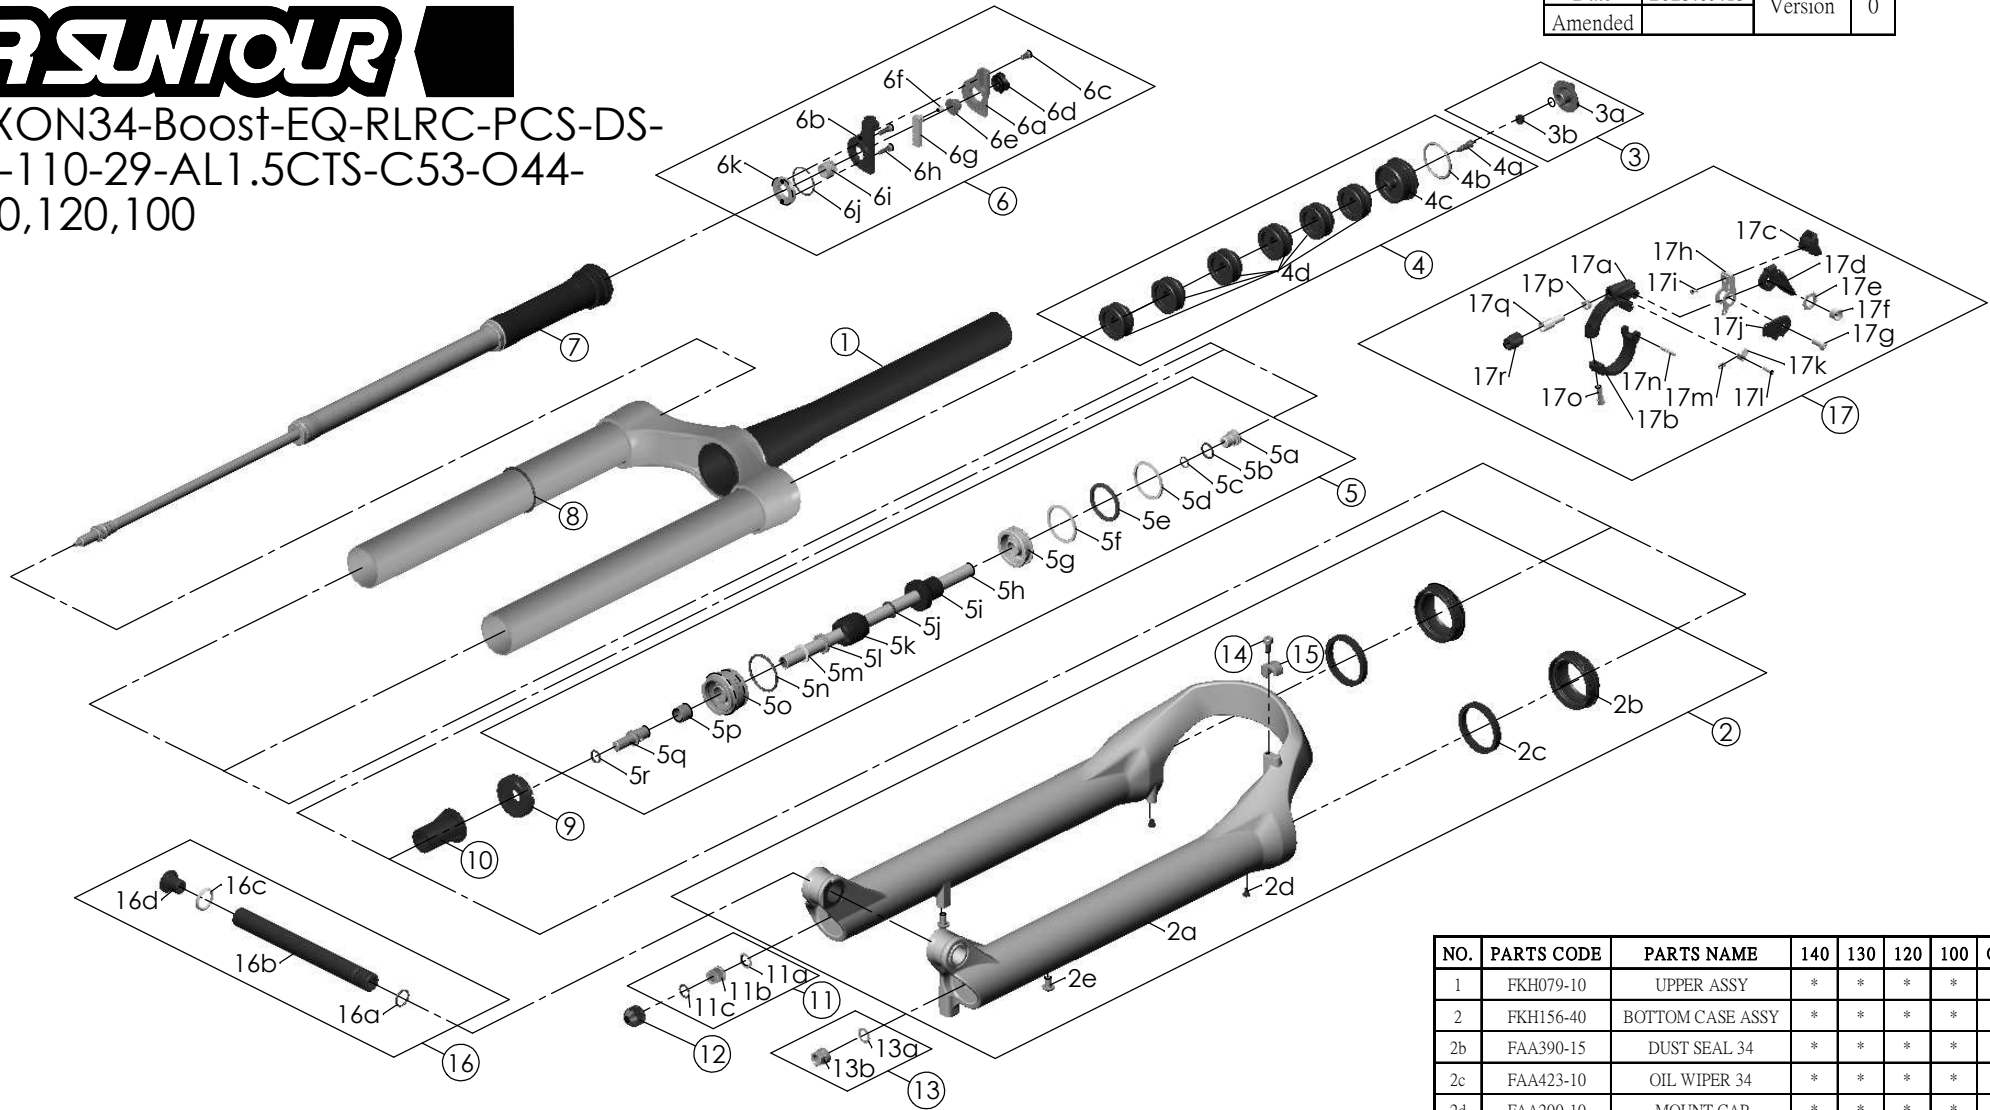

SF25AXON34-Boost-EQ-RLRC-PCS-DS-15AH2-110-29-AL1.5CTS-C53-O44-140,130,120,100

Date	2023.09.15	Version	0
Amended			

NO.	PARTS CODE	PARTS NAME	140	130	120	100	QT
15	FEE797	BRAKE HOSE GUIDE	*	*	*	*	1
16	FKA117-00	15AH2-110 THRU AXLE SET	*	*	*	*	1
17	RL22-SINGLE-L-2C-22	REMOTE LEVER ASSY	*	*	*	*	1

NO.	PARTS CODE	PARTS NAME	140	130	120	100	QT
6	FKE420	REMOTE ASSY	*	*	*	*	1
7	FUN130-75	RLRC-PCS UNIT	*	*	*	*	1
8	FAA397-30	O RING	*	*	*	*	1
9	FEP687-10	BOTTOM BUMPER	*	*	*	*	1
10	FEG242	BOTTOM STOPPER	*	*	*	*	1
11	FKE436	FIXING NUT SET	*	*	*	*	1
12	FEG201	REBOUND KNOB	*	*	*	*	1
13	FKA063-03	FIXING NUT SET	*	*	*	*	1
14	FSB203	FIXING BOLT	*	*	*	*	1

NO.	PARTS CODE	PARTS NAME	140	130	120	100	QT
1	FKH079-10	UPPER ASSY	*	*	*	*	1
2	FKH156-40	BOTTOM CASE ASSY	*	*	*	*	1
2b	FAA390-15	DUST SEAL 34	*	*	*	*	2
2c	FAA423-10	OIL WIPER 34	*	*	*	*	2
2d	FAA200-10	MOUNT CAP	*	*	*	*	2
2e	FSB203	FIXING BOLT	*	*	*	*	2
3	FKE076-50	VALVE CAP ASSY	*	*	*	*	1
4	FKE075-68	AIR CAP ASSY	*	*	*	*	1
4d	FEG270	VOLUME REDUCER	*				2
				*			3
					*		4
						*	6
5	FKE577-08	SUPPORT TUBE ASSY	*				1
				*			1
					*		1
						*	1