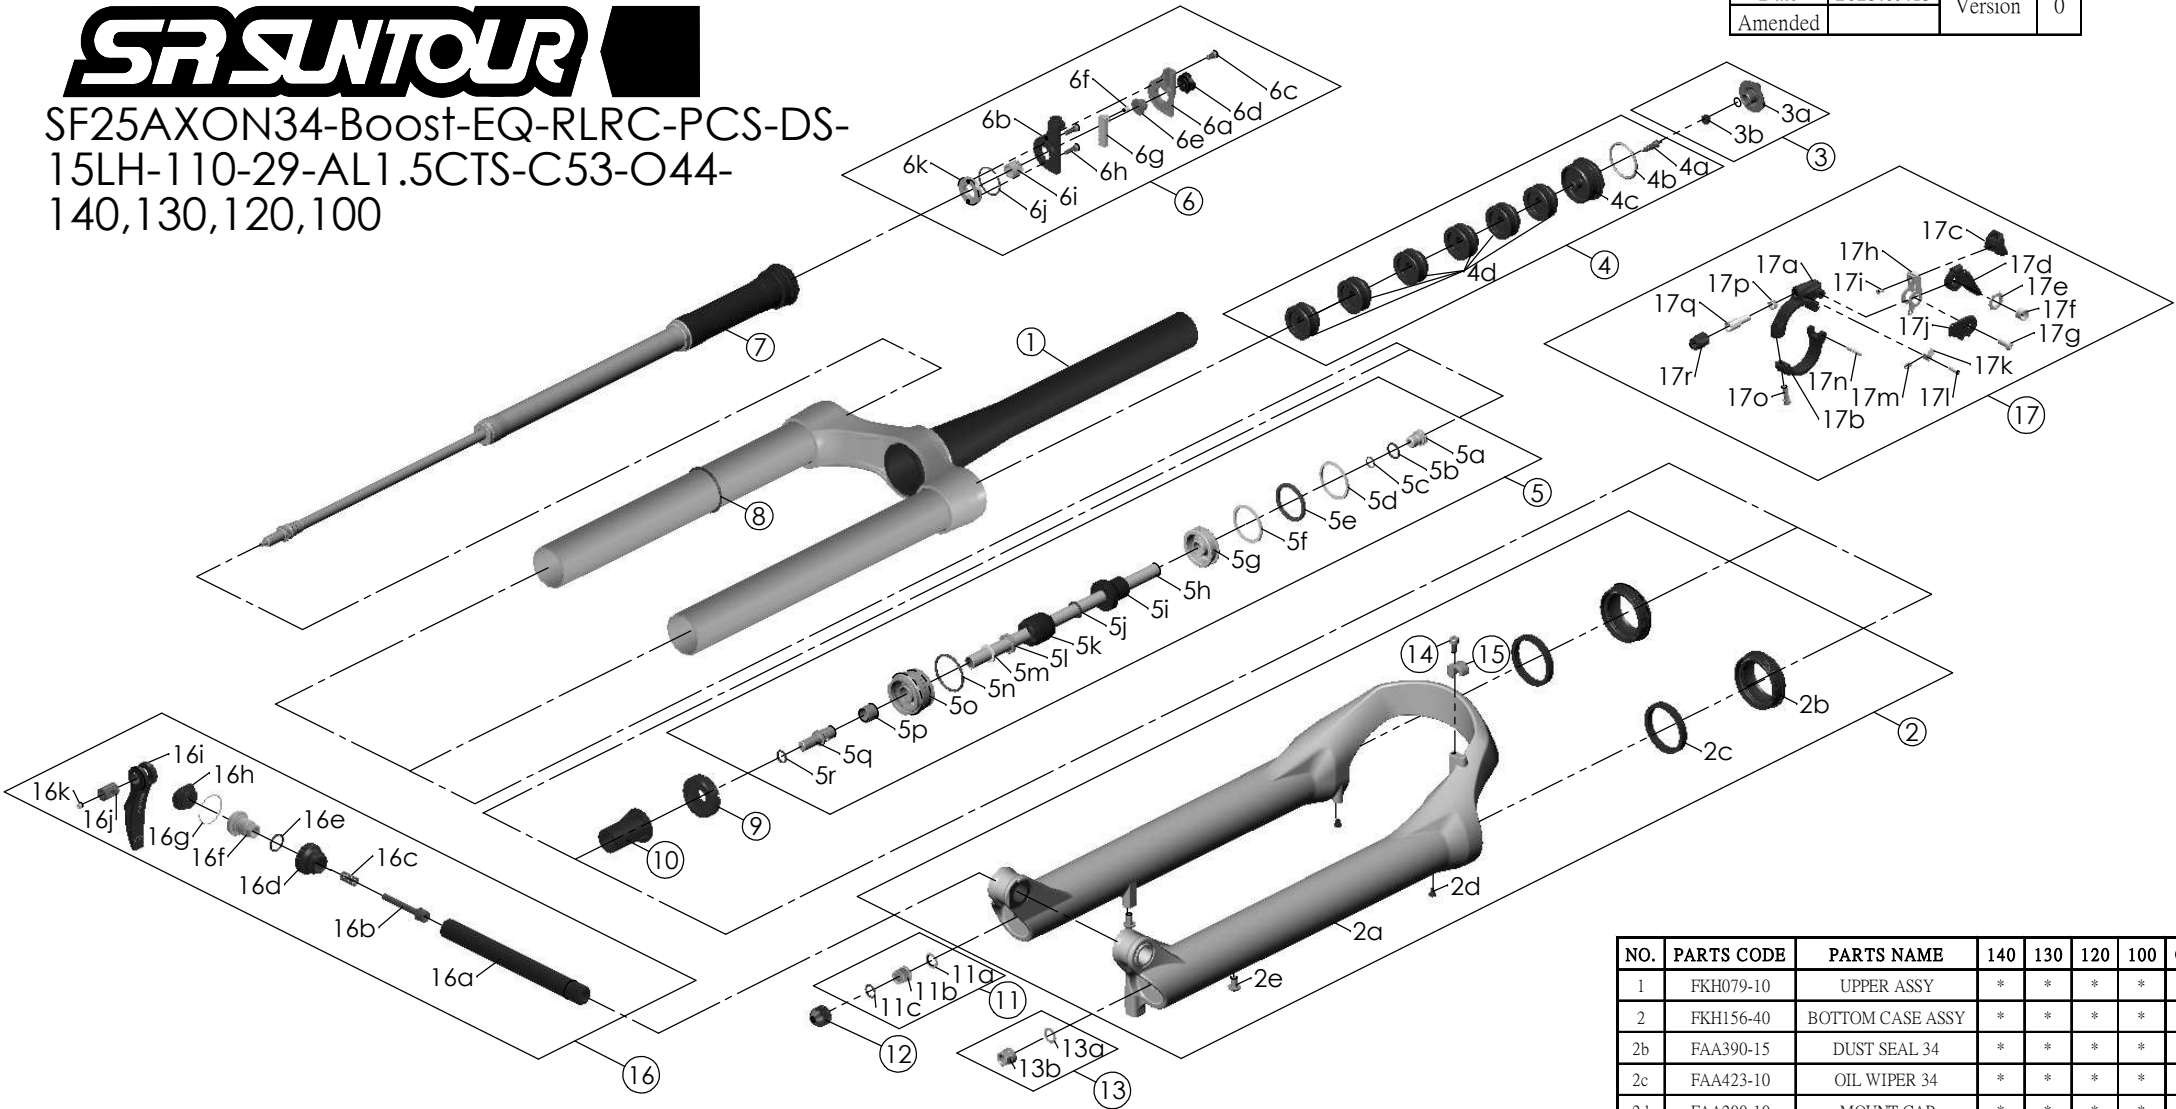

SF25AXON34-Boost-EQ-RLRC-PCS-DS-  
15LH-110-29-AL1.5CTS-C53-O44-  
140,130,120,100

Date	2023.09.15	Version	0
Amended			

NO.	PARTS CODE	PARTS NAME	140	130	120	100	QT
15	FEE797	BRAKE HOSE GUIDE	*	*	*	*	1
16	FKA116-02	15LH-110 AXLE SET	*	*	*	*	1
17	RL22-SINGLE-L-2C-22	REMOTE LEVER ASSY	*	*	*	*	1

NO.	PARTS CODE	PARTS NAME	140	130	120	100	QT
6	FKE420	REMOTE ASSY	*	*	*	*	1
7	FUN130-75	RLRC-PCS UNIT	*	*	*	*	1
8	FAA397-30	O RING	*	*	*	*	1
9	FEP687-10	BOTTOM BUMPER	*	*	*	*	1
10	FEG242	BOTTOM STOPPER	*	*	*	*	1
11	FKE436	FIXING NUT SET	*	*	*	*	1
12	FEG201	REBOUND KNOB	*	*	*	*	1
13	FKA063-03	FIXING NUT SET	*	*	*	*	1
14	FSB203	FIXING BOLT	*	*	*	*	1

NO.	PARTS CODE	PARTS NAME	140	130	120	100	QT
1	FKH079-10	UPPER ASSY	*	*	*	*	1
2	FKH156-40	BOTTOM CASE ASSY	*	*	*	*	1
2b	FAA390-15	DUST SEAL 34	*	*	*	*	2
2c	FAA423-10	OIL WIPER 34	*	*	*	*	2
2d	FAA200-10	MOUNT CAP	*	*	*	*	2
2e	FSB203	FIXING BOLT	*	*	*	*	2
3	FKE076-50	VALVE CAP ASSY	*	*	*	*	1
4	FKE075-68	AIR CAP ASSY	*	*	*	*	1
4d	FEG270	VOLUME REDUCER	*				2
				*			3
					*		4
						*	6
5	FKE577-08	SUPPORT TUBE ASSY	*				1
				*			1
					*		1
						*	1