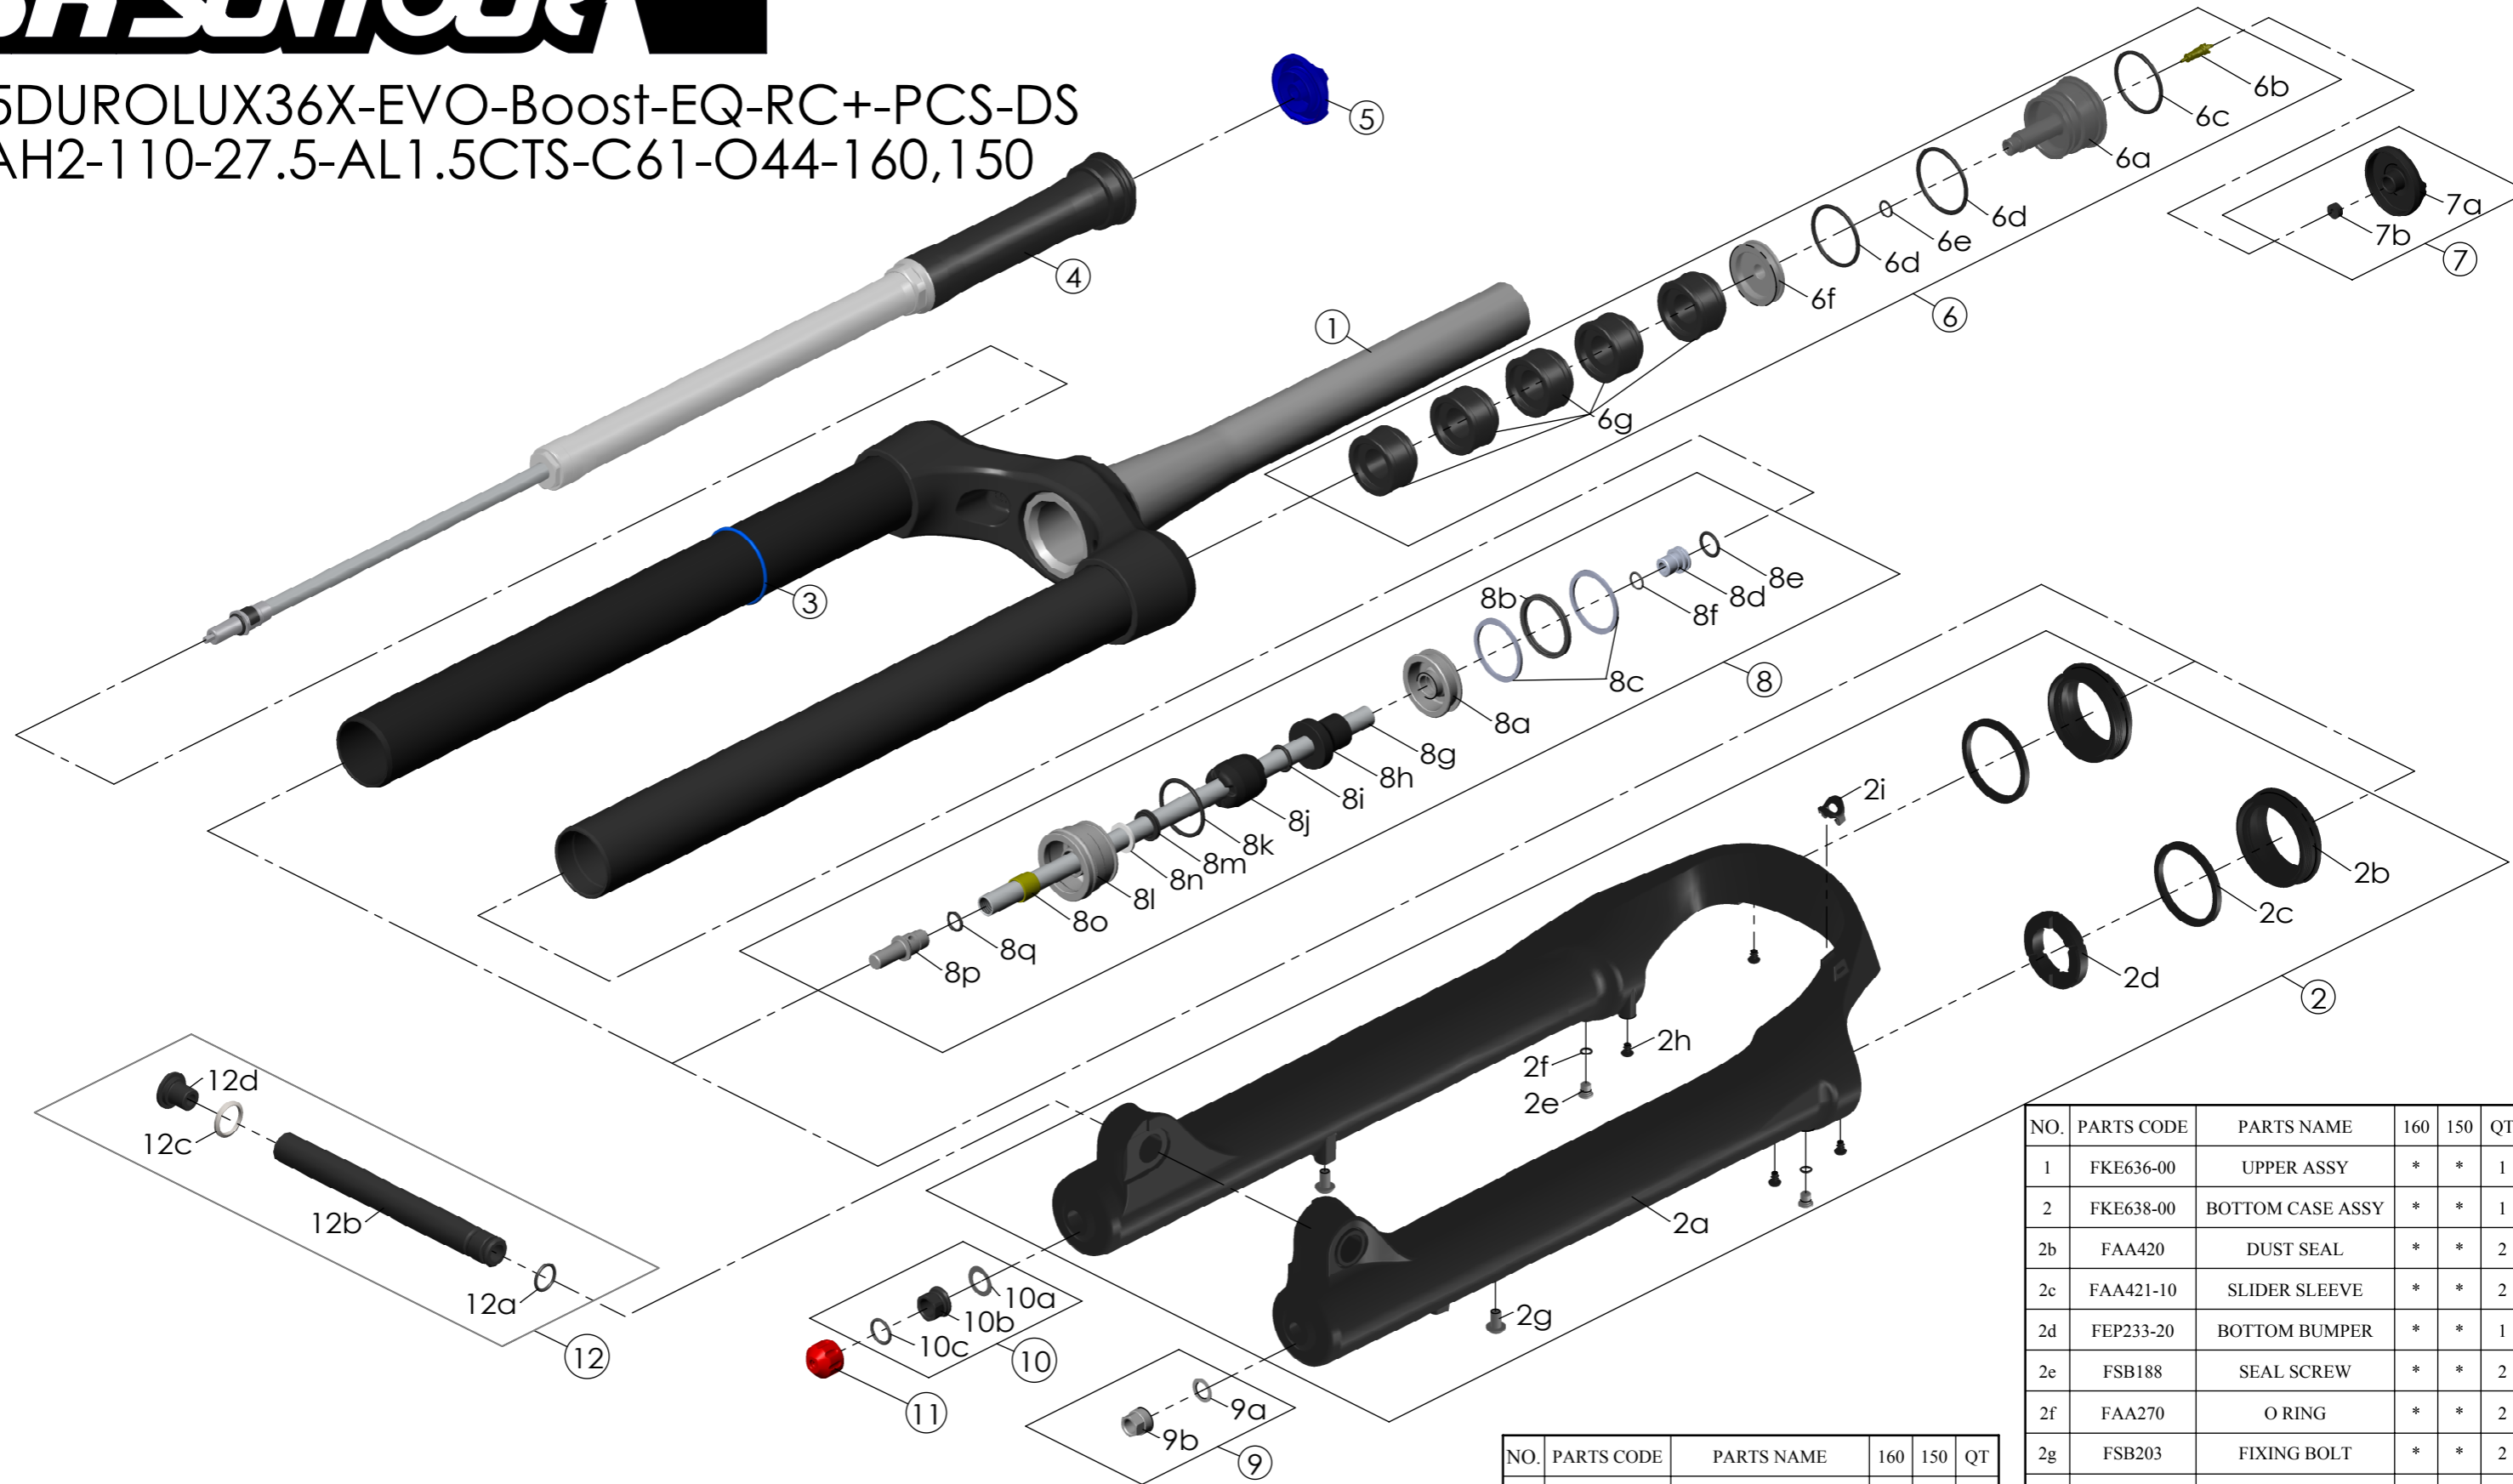

SR SUNTOUR

Date	2024.12.25	Version	0
Amended			

SF25DUROLUX36X-EVO-Boost-EQ-RC+-PCS-DS
-15AH2-110-27.5-AL1.5CTS-C61-O44-160,150

NO.	PARTS CODE	PARTS NAME	160	150	QT
9	FKA063-03	FIXING NUT SET	*	*	1
10	FKE436-03	FIXING NUT SET	*	*	1
11	FEG201-20	REBOUND KNOB	*	*	1
12	FKA117-00	15AH2-110 THRU AXLE SET	*	*	1

NO.	PARTS CODE	PARTS NAME	160	150	QT
6g	FEG270	VOLUME REDUCER	*		4
				*	5
7	FKE595-10	VALVE CAP ASSY	*	*	1
8	FKE577-02	SUPPORT TUBE ASSY	*		1
				*	1
8g	FPE002-67	SUPPORT TUBE	*		1
				*	1

NO.	PARTS CODE	PARTS NAME	160	150	QT
1	FKE636-00	UPPER ASSY	*	*	1
2	FKE638-00	BOTTOM CASE ASSY	*	*	1
2b	FAA420	DUST SEAL	*	*	2
2c	FAA421-10	SLIDER SLEEVE	*	*	2
2d	FEP233-20	BOTTOM BUMPER	*	*	1
2e	FSB188	SEAL SCREW	*	*	2
2f	FAA270	O RING	*	*	2
2g	FSB203	FIXING BOLT	*	*	2
2h	FAA200-10	MOUNT CAP	*	*	4
2i	FEG034	CABLE CLIP	*	*	1
3	FAA397-40	O RING	*	*	1
4	FUN240-85	RC+-PCS UNIT	*	*	1
5	FEG604	RC KNOB	*	*	1
6	FKE525-52	VOLUME ADJUSTER ASSY	*		1
	FKE525-62			*	1