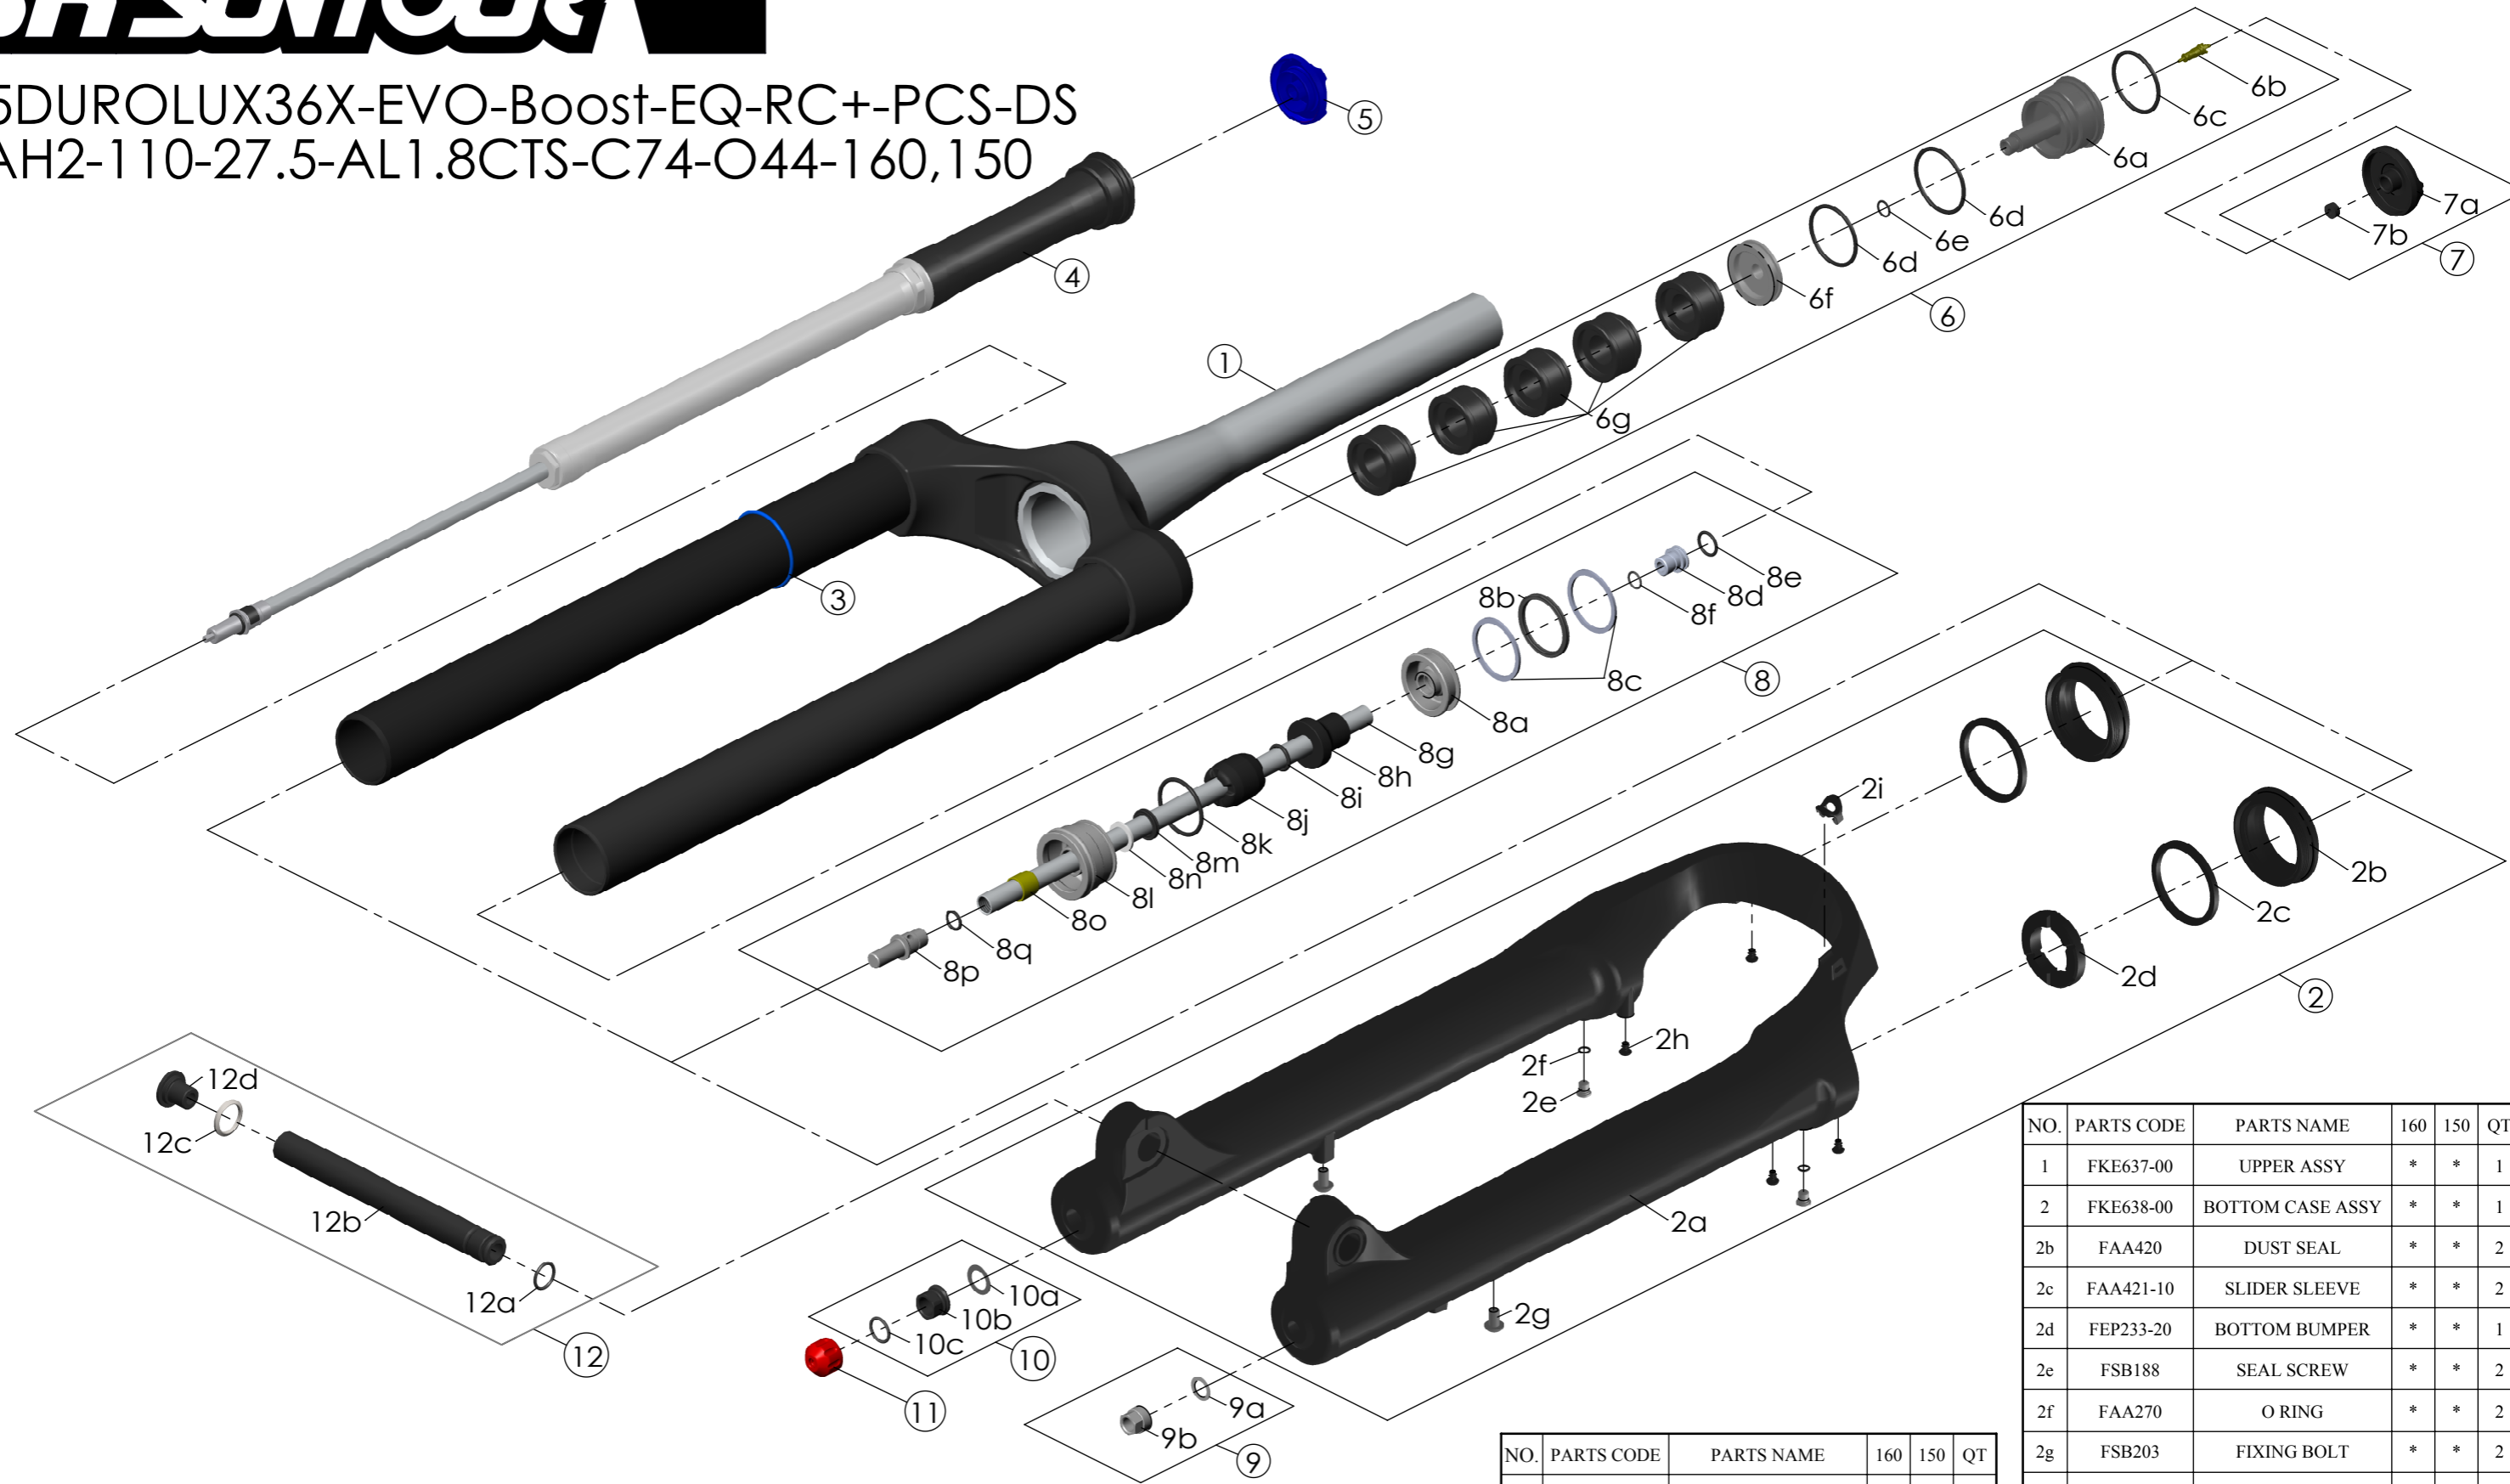

# SR SUNTOUR

Date	2024.12.25	Version	0
Amended			

SF25DUROLUX36X-EVO-Boost-EQ-RC+-PCS-DS  
-15AH2-110-27.5-AL1.8CTS-C74-O44-160,150

NO.	PARTS CODE	PARTS NAME	160	150	QT
9	FKA063-03	FIXING NUT SET	*	*	1
10	FKE436-03	FIXING NUT SET	*	*	1
11	FEG201-20	REBOUND KNOB	*	*	1
12	FKA117-00	15AH2-110 THRU AXLE SET	*	*	1

NO.	PARTS CODE	PARTS NAME	160	150	QT
6g	FEG270	VOLUME REDUCER	*		4
				*	5
7	FKE595-10	VALVE CAP ASSY	*	*	1
8	FKE577-02	SUPPORT TUBE ASSY	*		1
				*	1
8g	FPE002-67	SUPPORT TUBE	*		1
				*	1

NO.	PARTS CODE	PARTS NAME	160	150	QT
1	FKE637-00	UPPER ASSY	*	*	1
2	FKE638-00	BOTTOM CASE ASSY	*	*	1
2b	FAA420	DUST SEAL	*	*	2
2c	FAA421-10	SLIDER SLEEVE	*	*	2
2d	FEP233-20	BOTTOM BUMPER	*	*	1
2e	FSB188	SEAL SCREW	*	*	2
2f	FAA270	O RING	*	*	2
2g	FSB203	FIXING BOLT	*	*	2
2h	FAA200-10	MOUNT CAP	*	*	4
2i	FEG034	CABLE CLIP	*	*	1
3	FAA397-40	O RING	*	*	1
4	FUN240-85	RC+-PCS UNIT	*	*	1
5	FEG604	RC KNOB	*	*	1
6	FKE525-52	VOLUME ADJUSTER ASSY	*		1
	FKE525-62			*	1